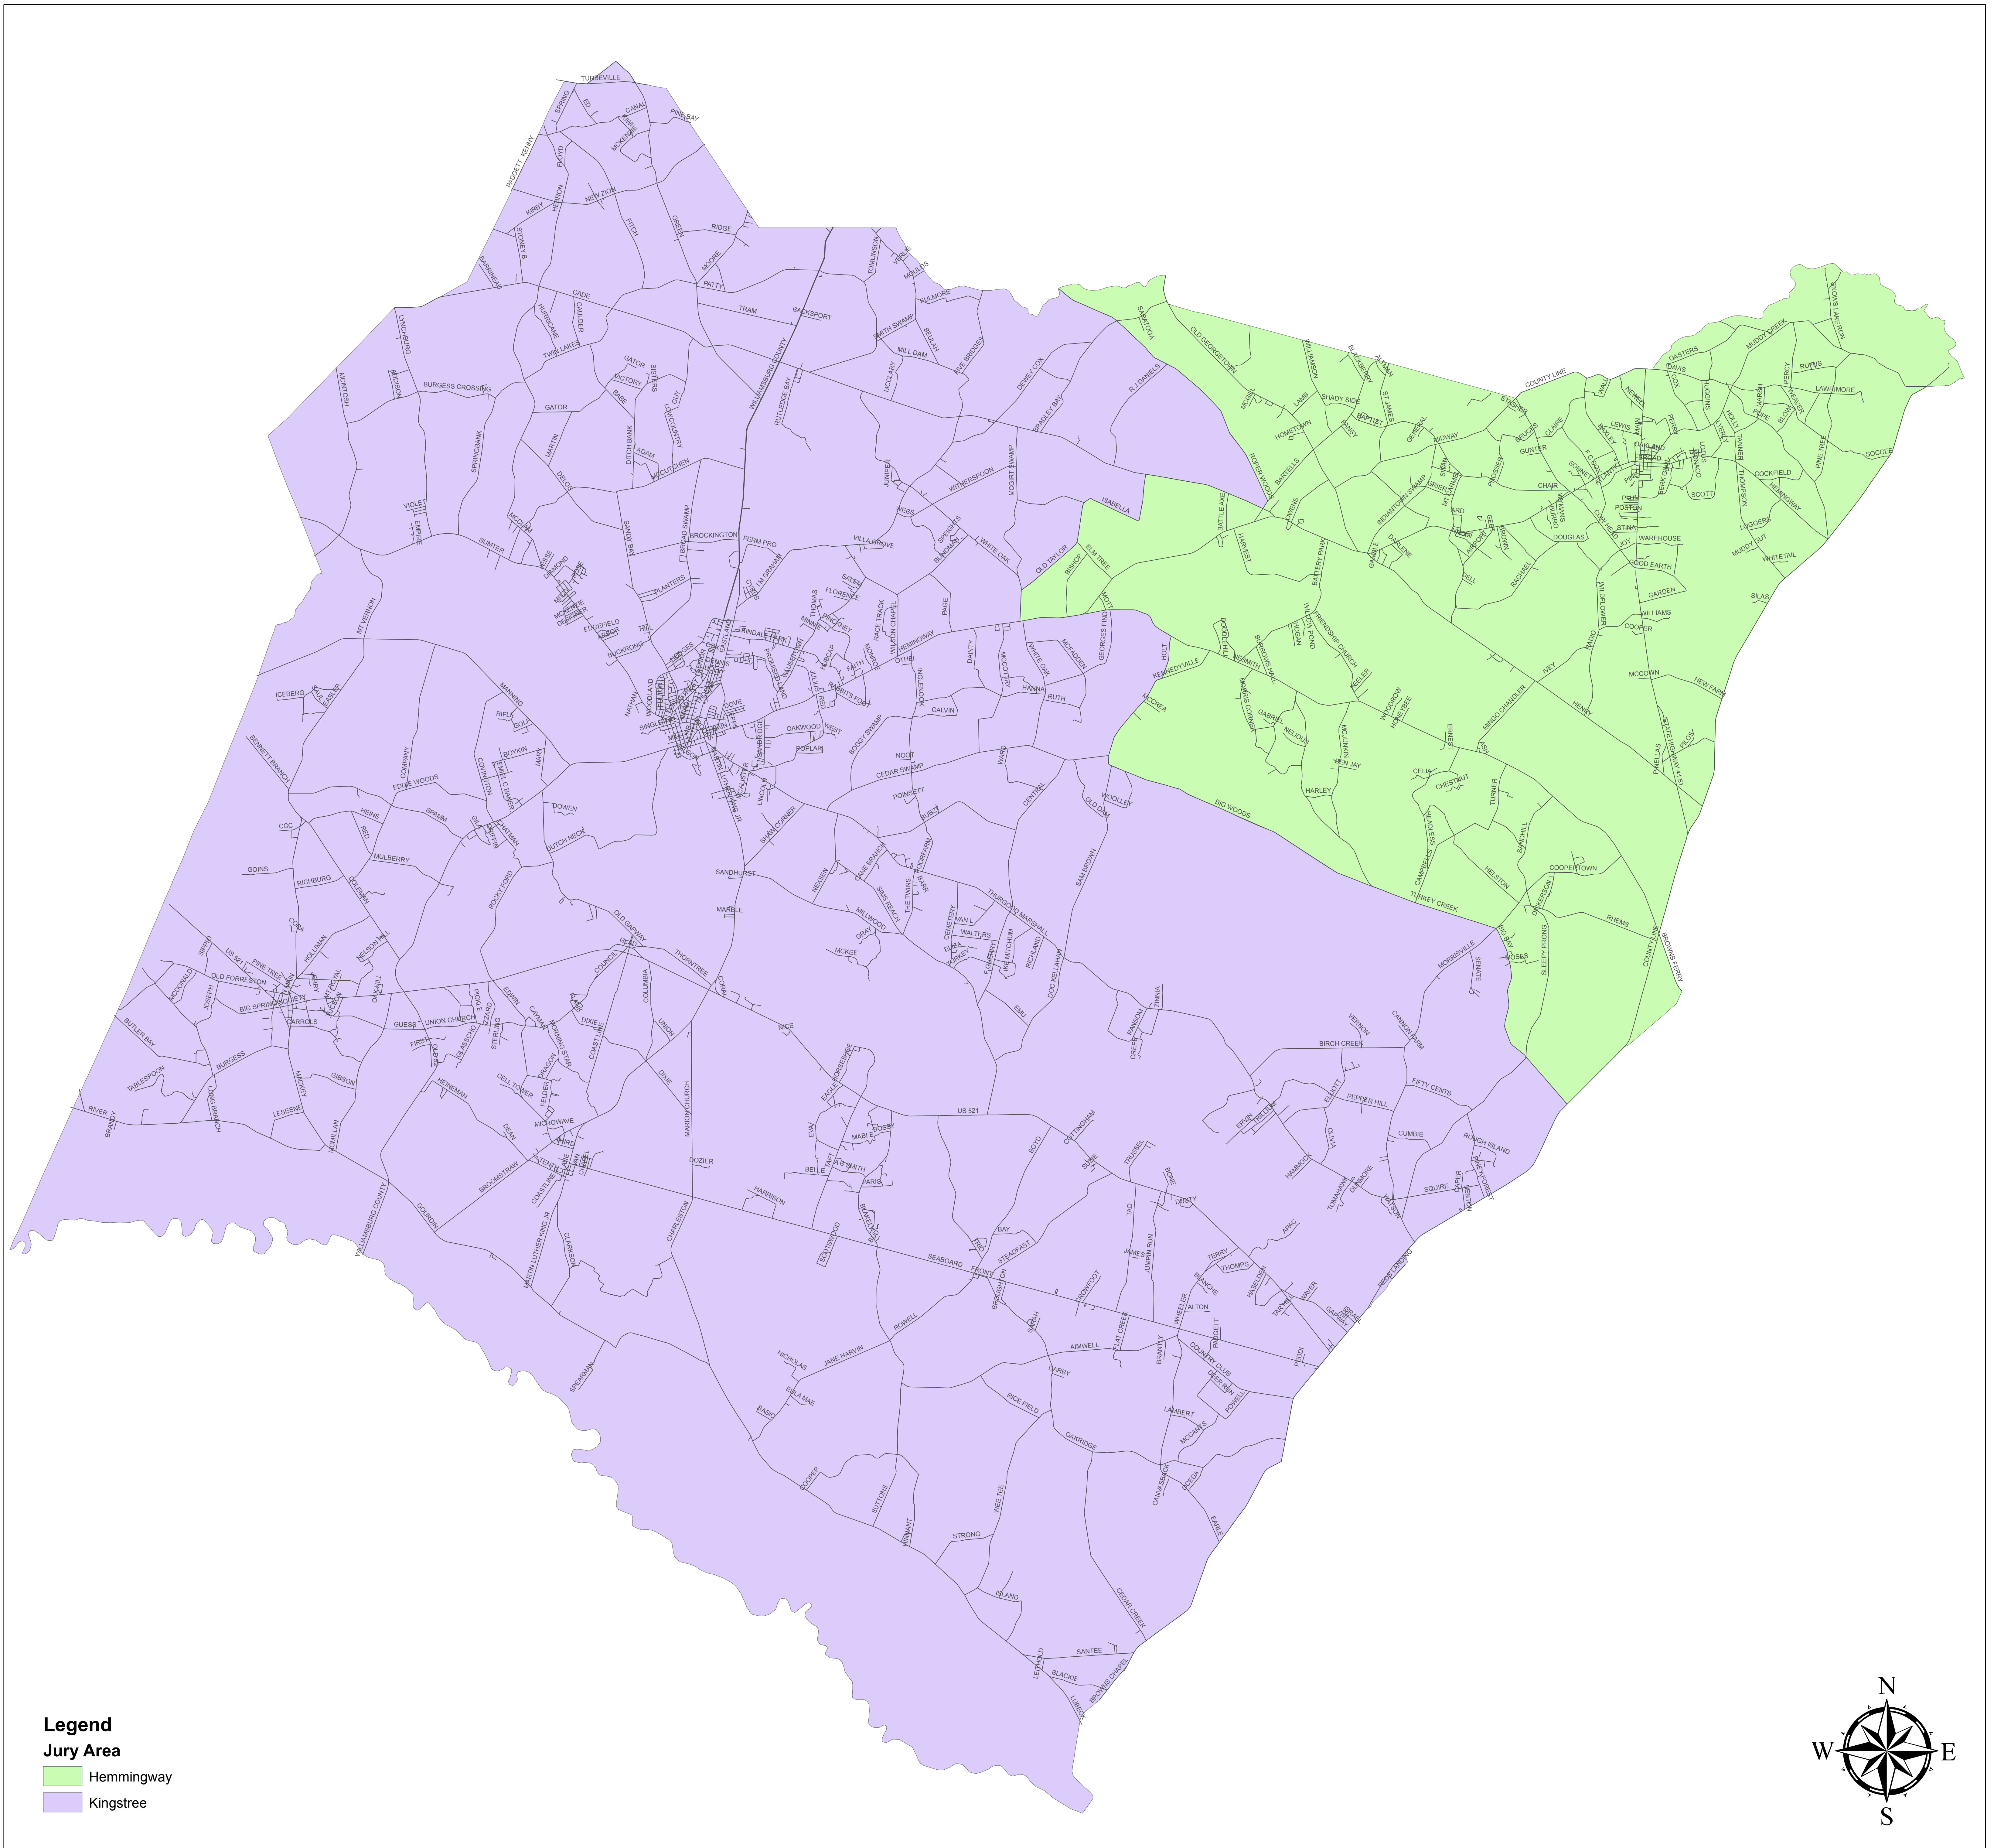

Magistrate Jury Areas - Williamsburg County

Legend

- Hemmingway
- Kingstree