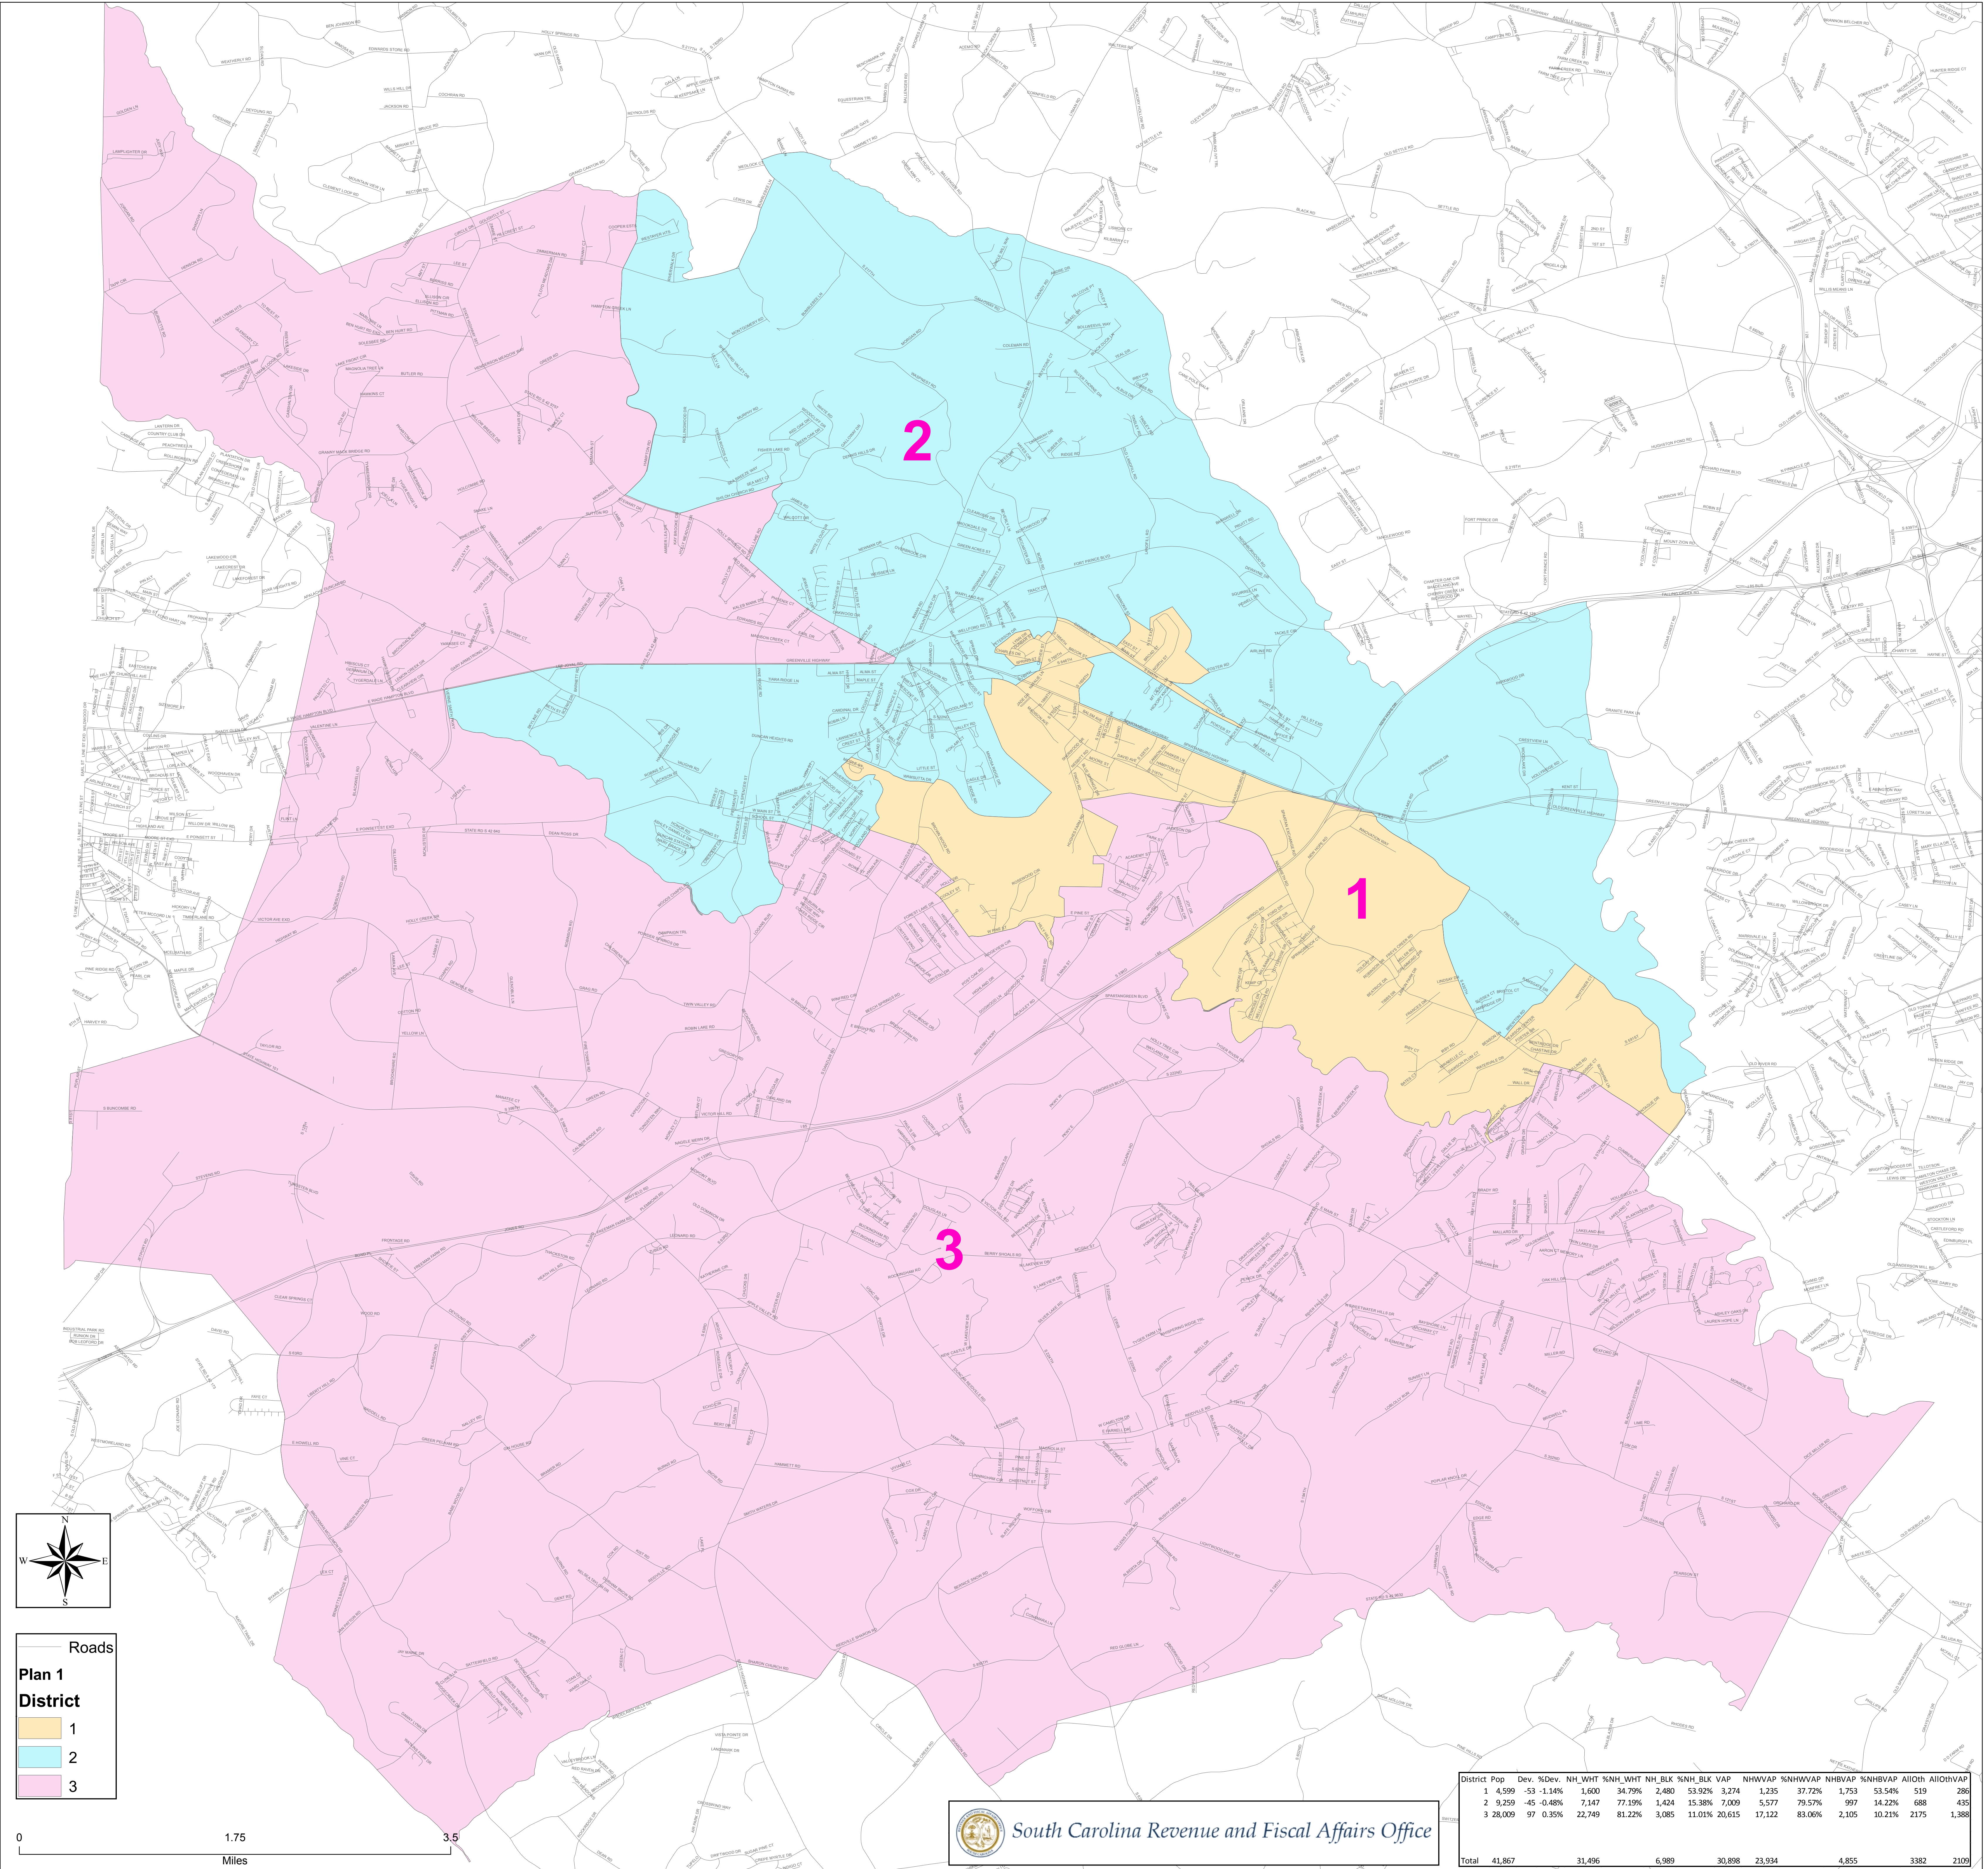

Spartanburg County School District 5

S-83-05-15

District	Pop	Dev.	%Dev.	NH_WHT	%NH_WHT	NH_BLK	%NH_BLK	VAP	NHWVAP	%NHWVAP	NHBVAP	%NHBVAP	AI0thVAP	AI0thVAP
1	4,599	-53	-1.14%	1,600	34.79%	2,480	53.92%	3,274	1,235	37.72%	1,753	53.54%	519	286
2	9,259	-45	-0.48%	7,147	77.19%	1,424	15.38%	7,009	5,577	79.57%	997	14.22%	688	435
3	28,009	97	0.35%	22,749	81.22%	3,085	11.01%	20,615	17,122	83.06%	2,105	10.21%	2,175	1,388
Total	41,867			31,496		6,989		30,898	23,934		4,855		3382	2109