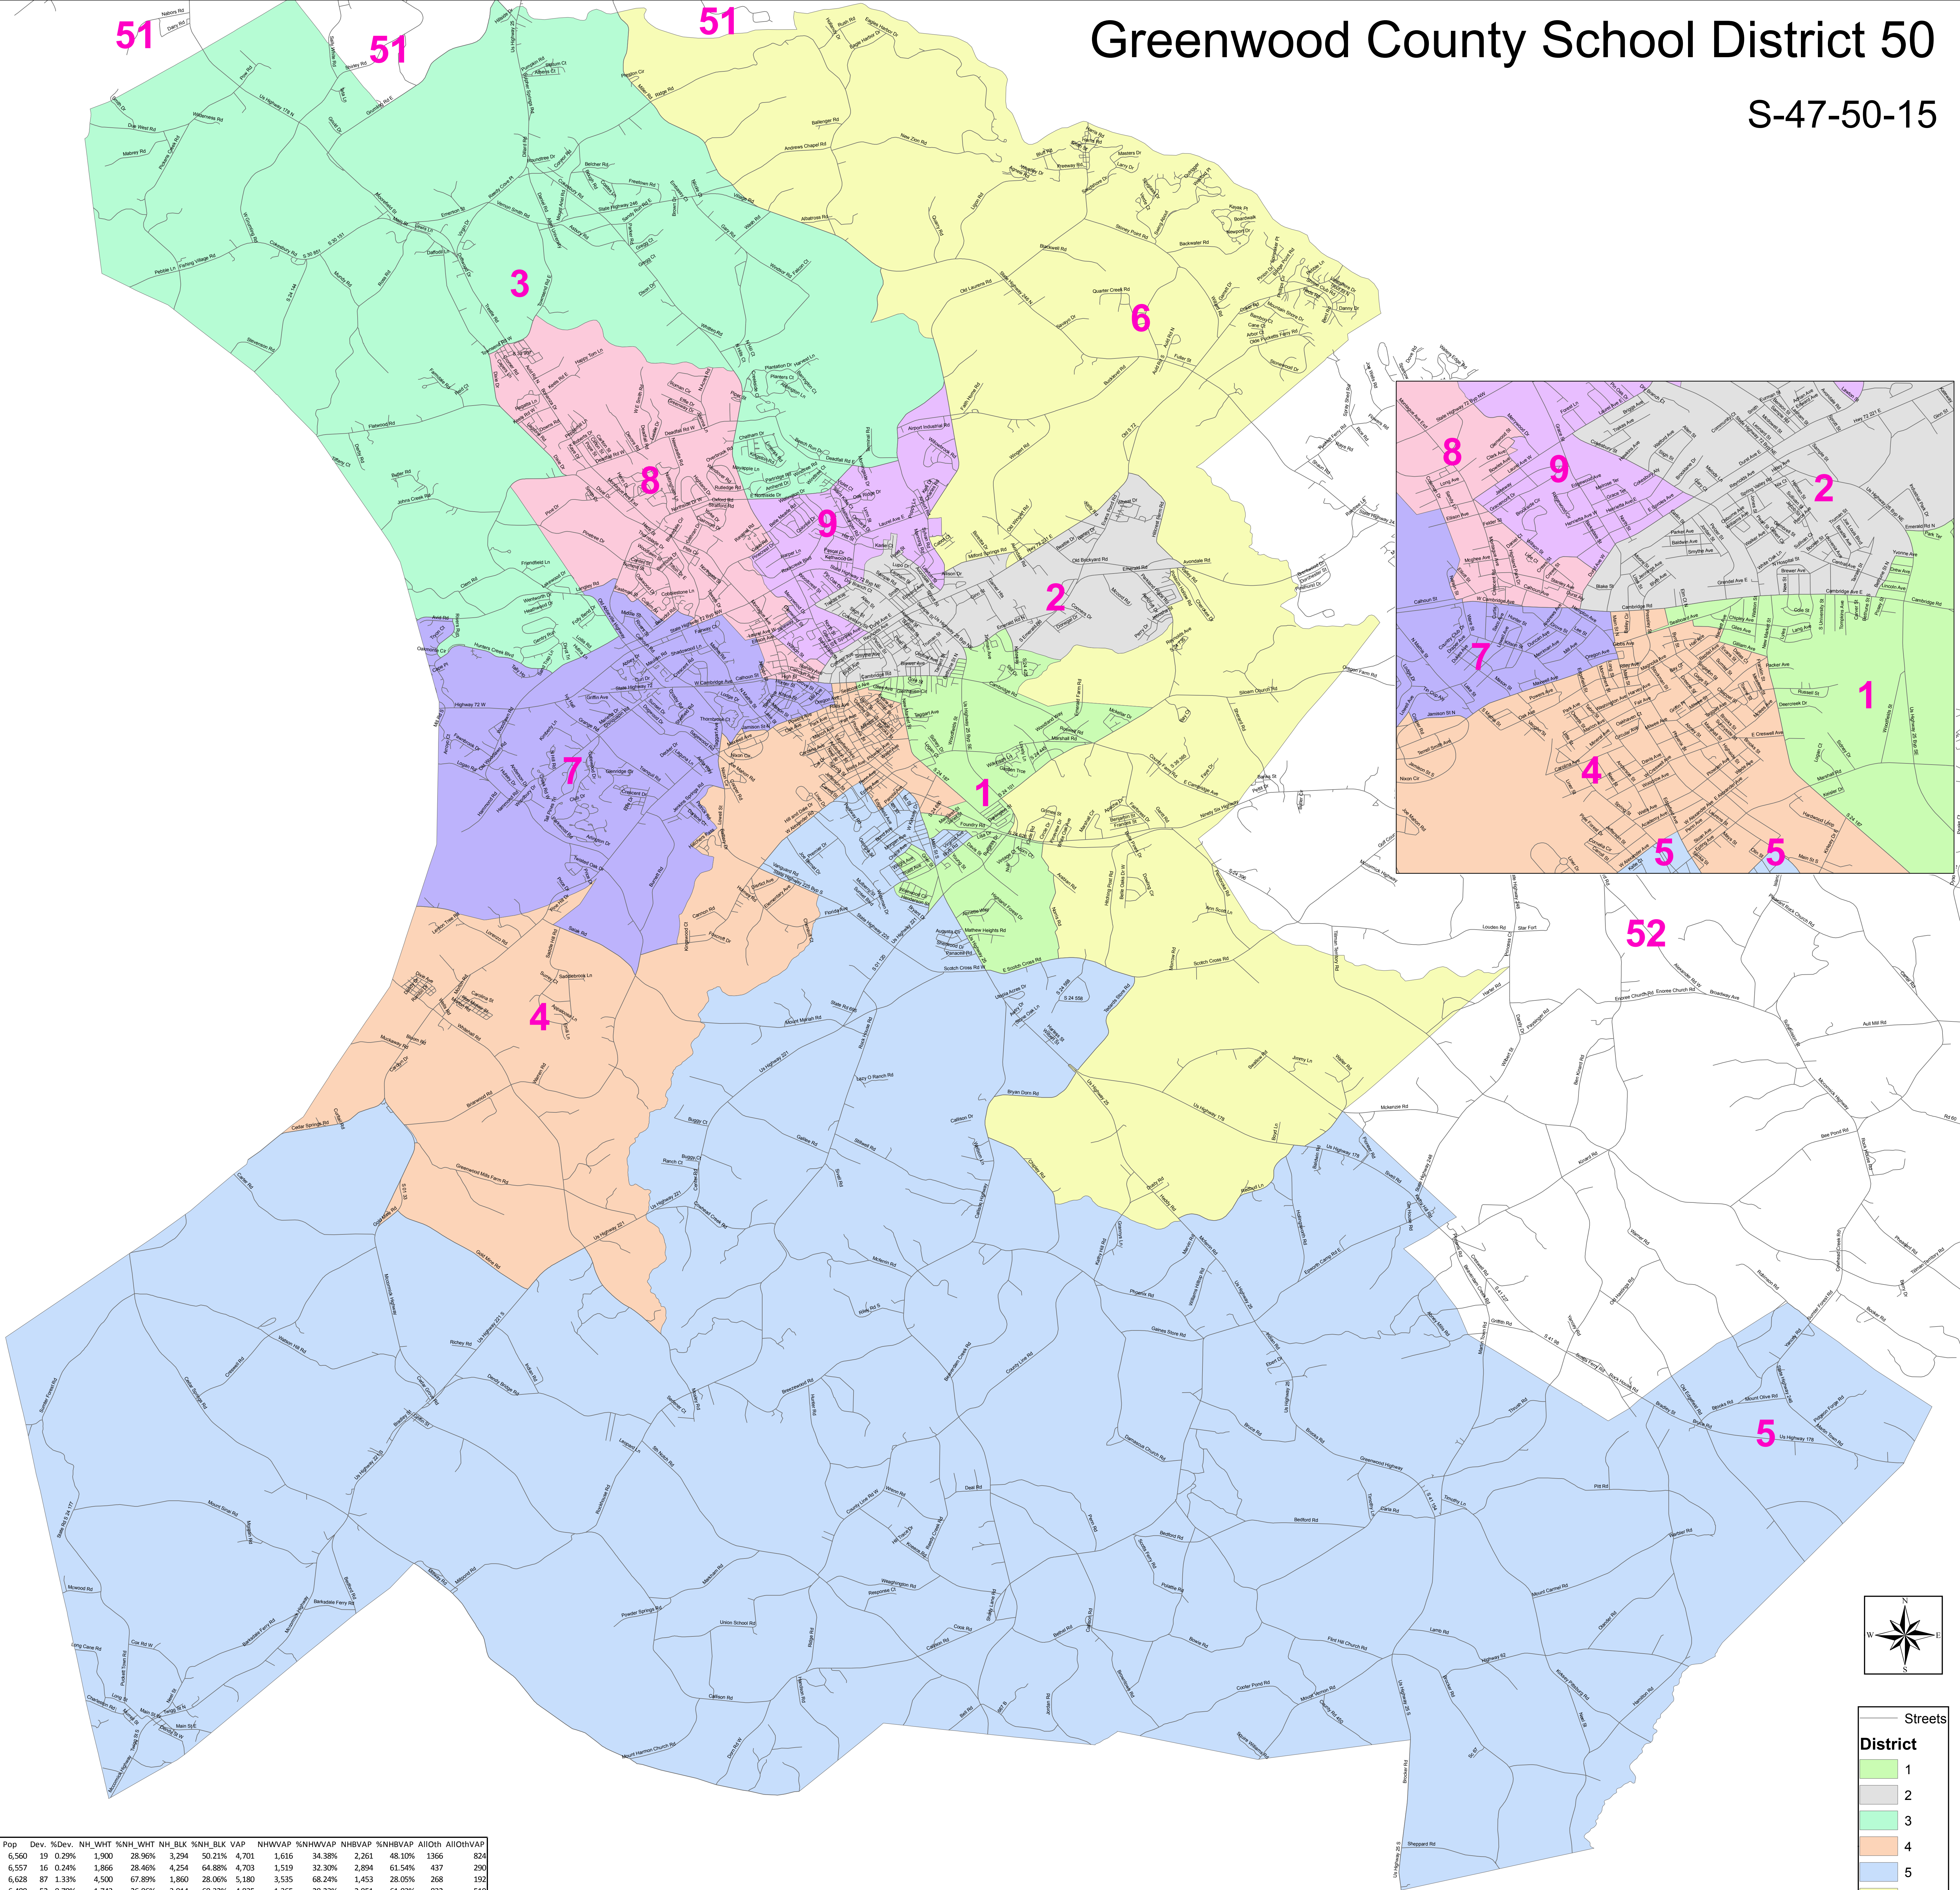

Greenwood County School District 50

S-47-50-15

District	Pop	Dev.	%Dev.	NH	WHT	%NH	WHT	NH	BLK	%NH	BLK	VAP	NH	WVAP	%NH	WVAP	NH	BVAP	%NH	BVAP	AII	OTH	VAP
1	6,560	19	0.29%	1,900	28.96%	3,294	50.21%	4,701	1,616	34.38%	2,261	48.10%	1,366	524									
2	6,557	16	0.24%	1,866	28.46%	4,254	64.88%	4,703	1,519	32.30%	2,894	61.54%	437	290									
3	6,628	87	1.33%	4,500	67.89%	1,860	28.06%	5,180	3,535	68.24%	1,453	28.05%	268	192									
4	6,489	-52	-0.79%	1,743	26.86%	3,914	60.32%	4,835	1,365	28.23%	2,951	61.03%	832	519									
5	6,511	-30	-0.46%	4,604	70.71%	1,510	23.19%	4,923	3,644	74.02%	1,053	21.39%	397	226									
6	6,406	-135	-2.06%	4,882	76.21%	1,116	17.42%	4,916	3,896	79.25%	776	15.79%	408	244									
7	6,619	78	1.19%	5,724	86.48%	641	9.68%	5,216	4,593	88.00%	454	8.70%	254	169									
8	6,533	-8	-0.12%	4,843	74.13%	1,325	20.28%	5,139	3,865	75.21%	1,016	19.77%	365	258									
9	6,569	28	0.43%	4,508	68.63%	1,686	25.67%	5,241	3,743	71.42%	1,254	23.93%	375	244									
Total	58,872			34,570		19,600		44,854	27,776		14,112		31,46%	4702	2966								