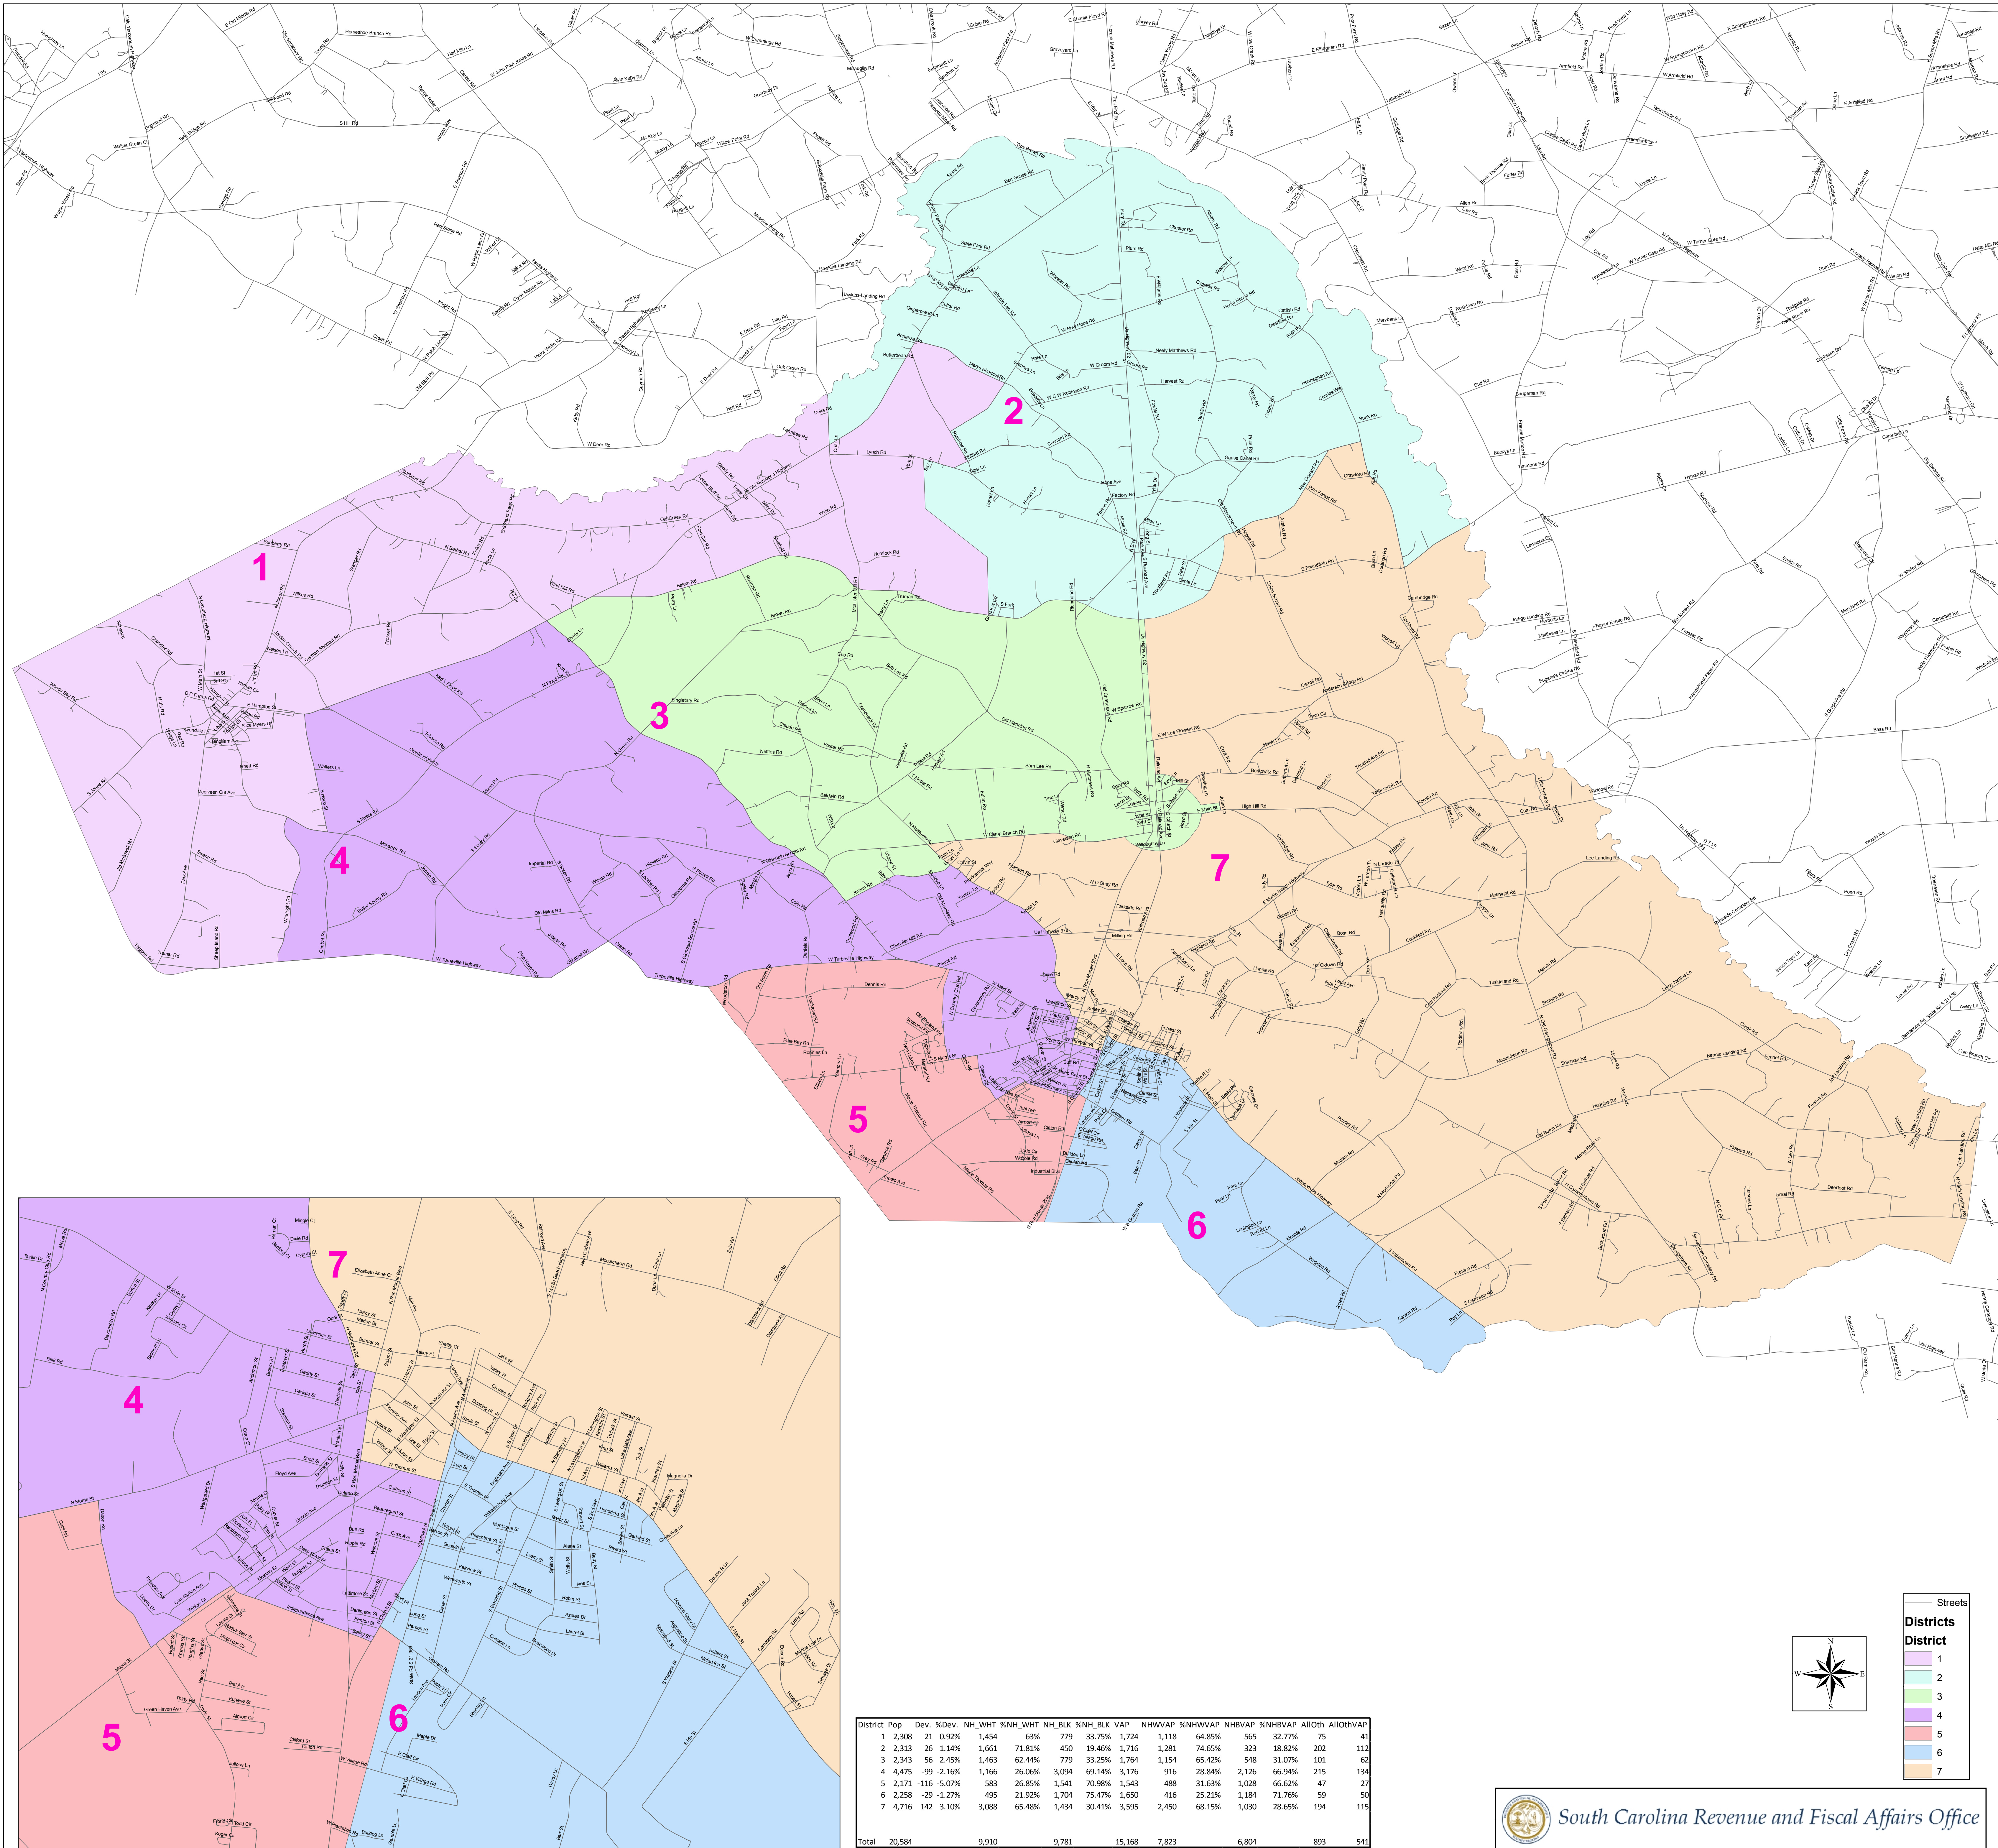

# Florence School District 3

S-41-03-15

District	Pop	Dev.	%Dev.	NH_WHT	%NH_WHT	NH_BLK	%NH_BLK	VAP	NHWVAP	%NHWVAP	NHBVAP	%NHBVAP	A10th	A10thVAP
1	2,308	21	0.92%	1,454	63%	779	33.75%	1,724	1,118	64.85%	565	32.77%	75	41
2	2,313	26	1.14%	1,661	71.81%	450	19.46%	1,716	1,281	74.65%	323	18.82%	202	112
3	2,343	56	2.45%	1,463	62.44%	779	33.25%	1,764	1,154	65.42%	548	31.07%	101	62
4	4,475	-99	-2.16%	1,166	26.06%	3,094	69.14%	3,176	916	28.84%	2,126	66.94%	215	134
5	2,171	-116	-5.07%	583	26.85%	1,541	70.98%	1,543	488	31.63%	1,028	66.62%	47	27
6	2,258	-29	-1.27%	495	21.92%	1,704	75.47%	1,650	416	25.21%	1,184	71.76%	59	50
7	4,716	142	3.0%	3,088	65.48%	1,434	30.41%	3,595	2,450	68.15%	1,030	28.65%	194	115
<b>Total</b>	<b>20,584</b>			<b>9,910</b>		<b>9,781</b>		<b>15,168</b>	<b>7,823</b>		<b>6,804</b>		<b>893</b>	<b>541</b>