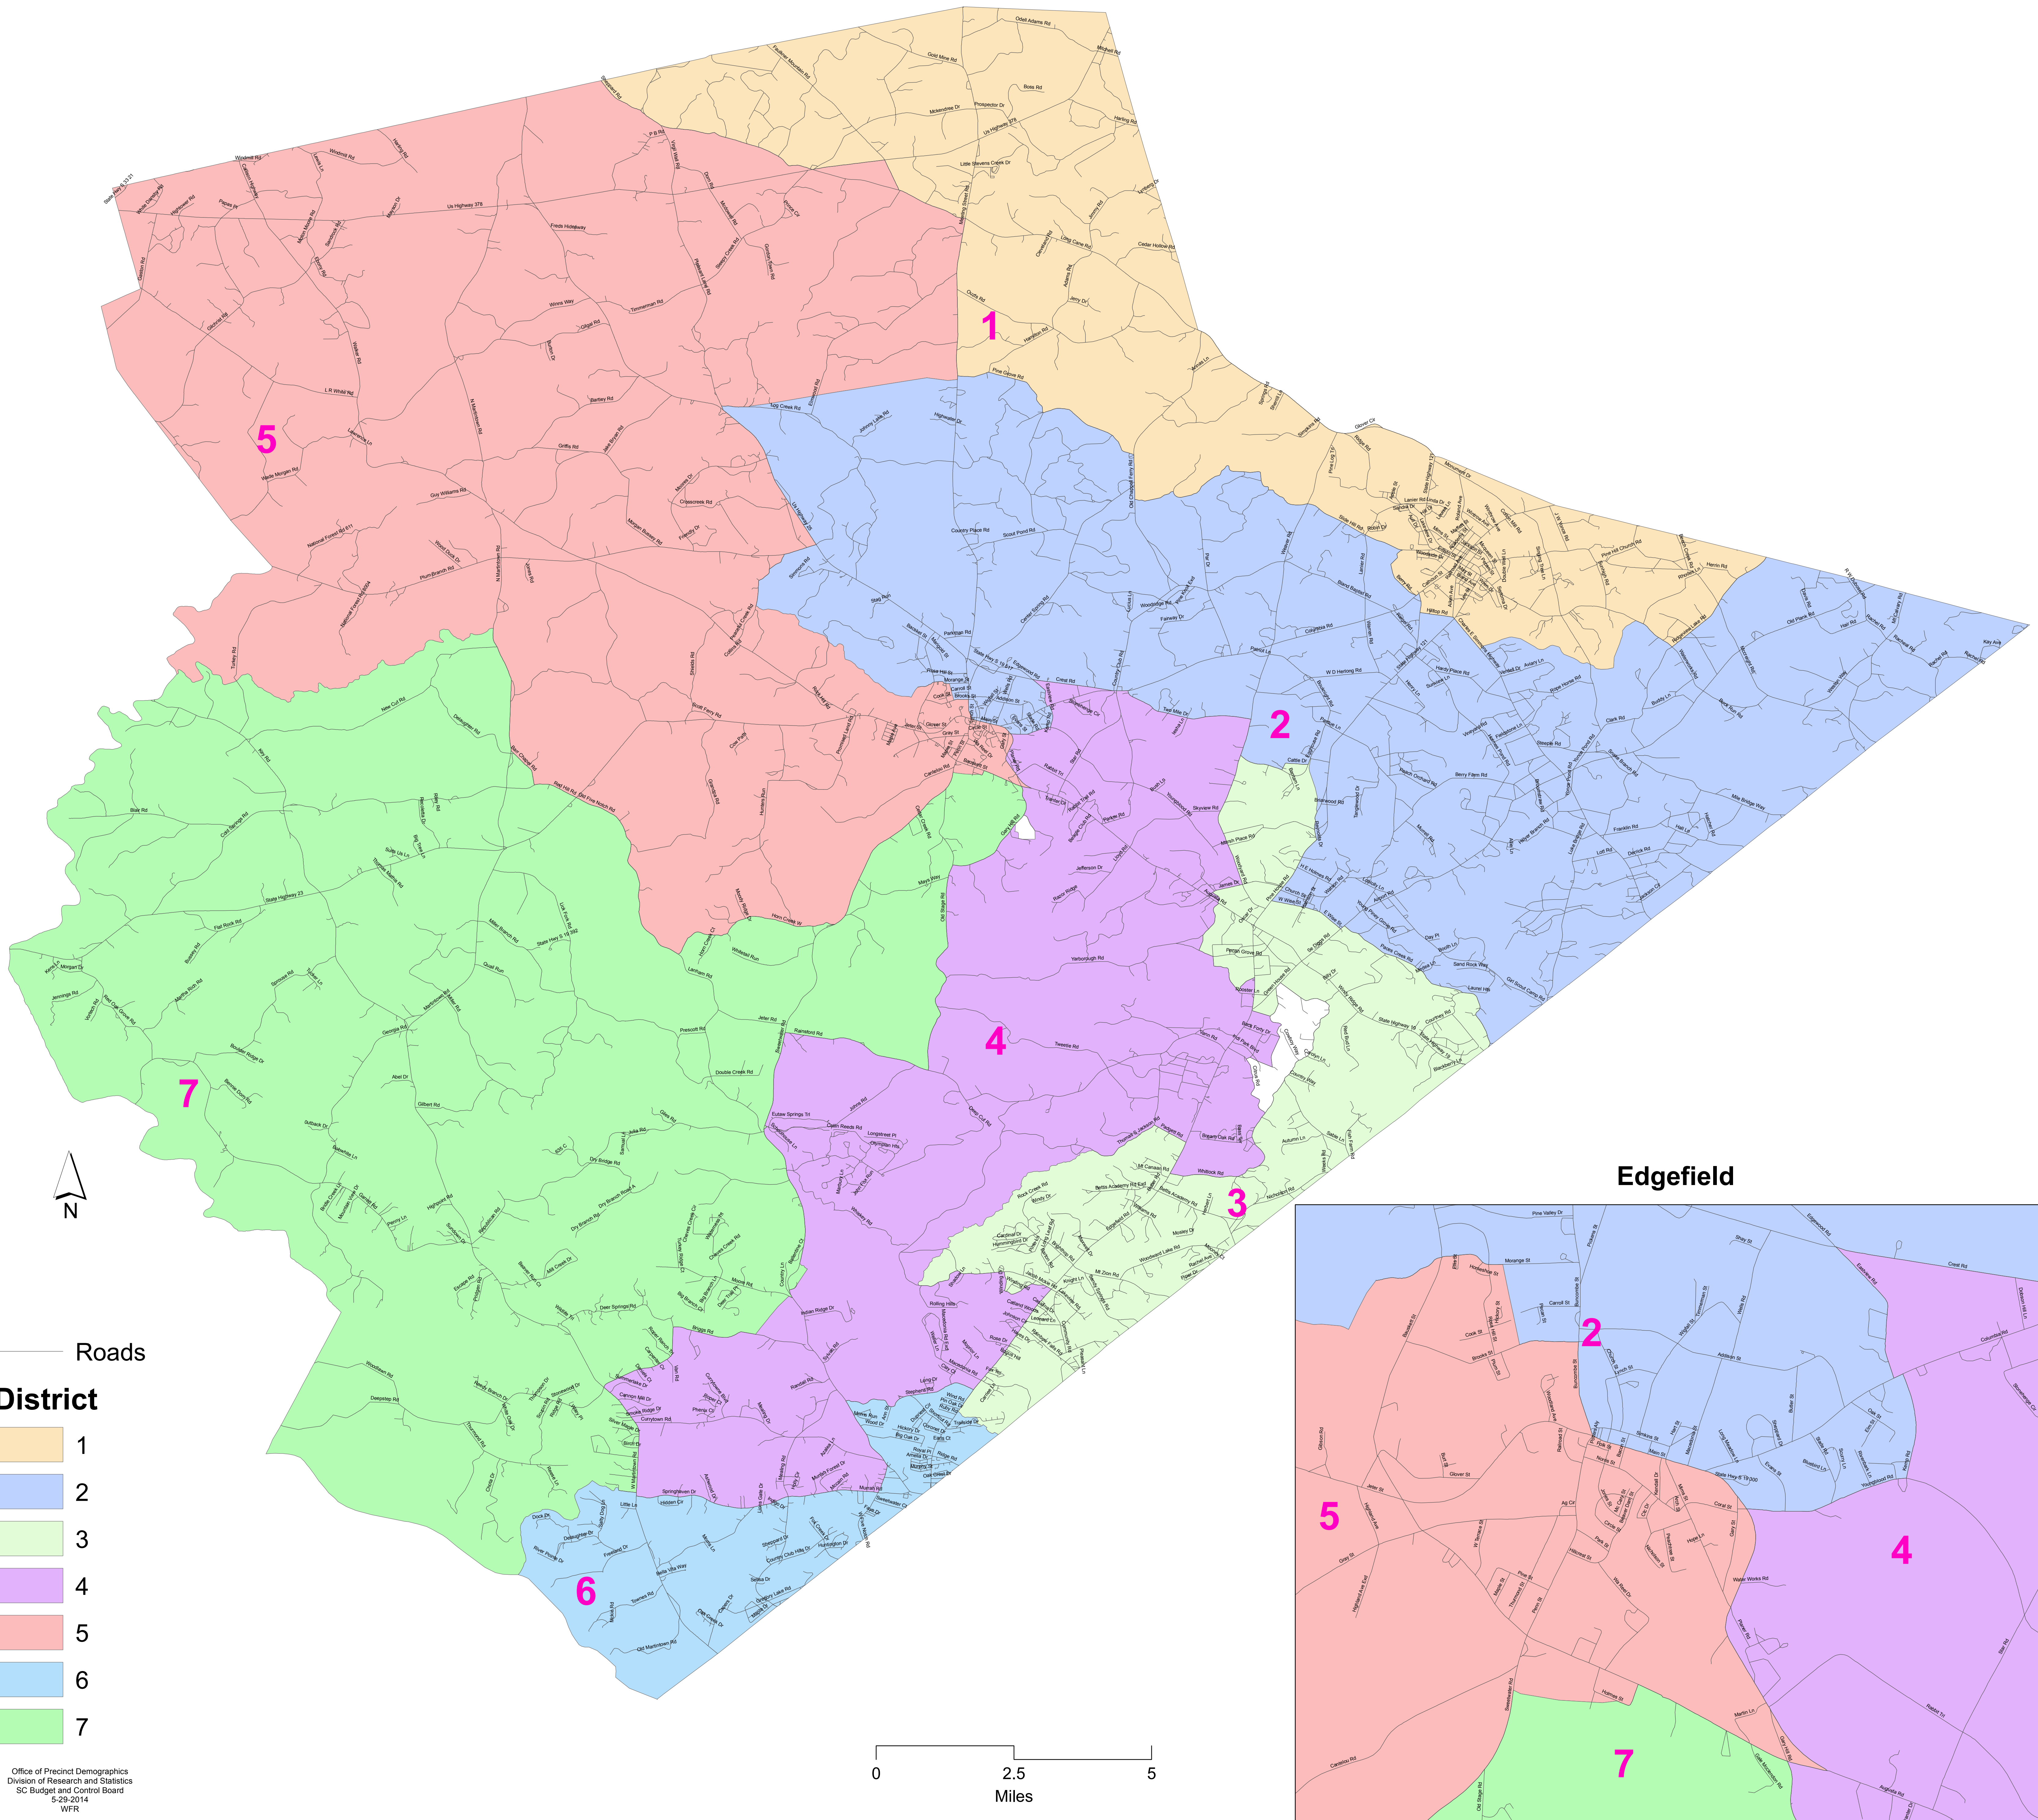

# Edgefield County School District Plan

S-37-00-14

- Roads
- District**
- 1
  - 2
  - 3
  - 4
  - 5
  - 6
  - 7

0 2.5 5  
Miles