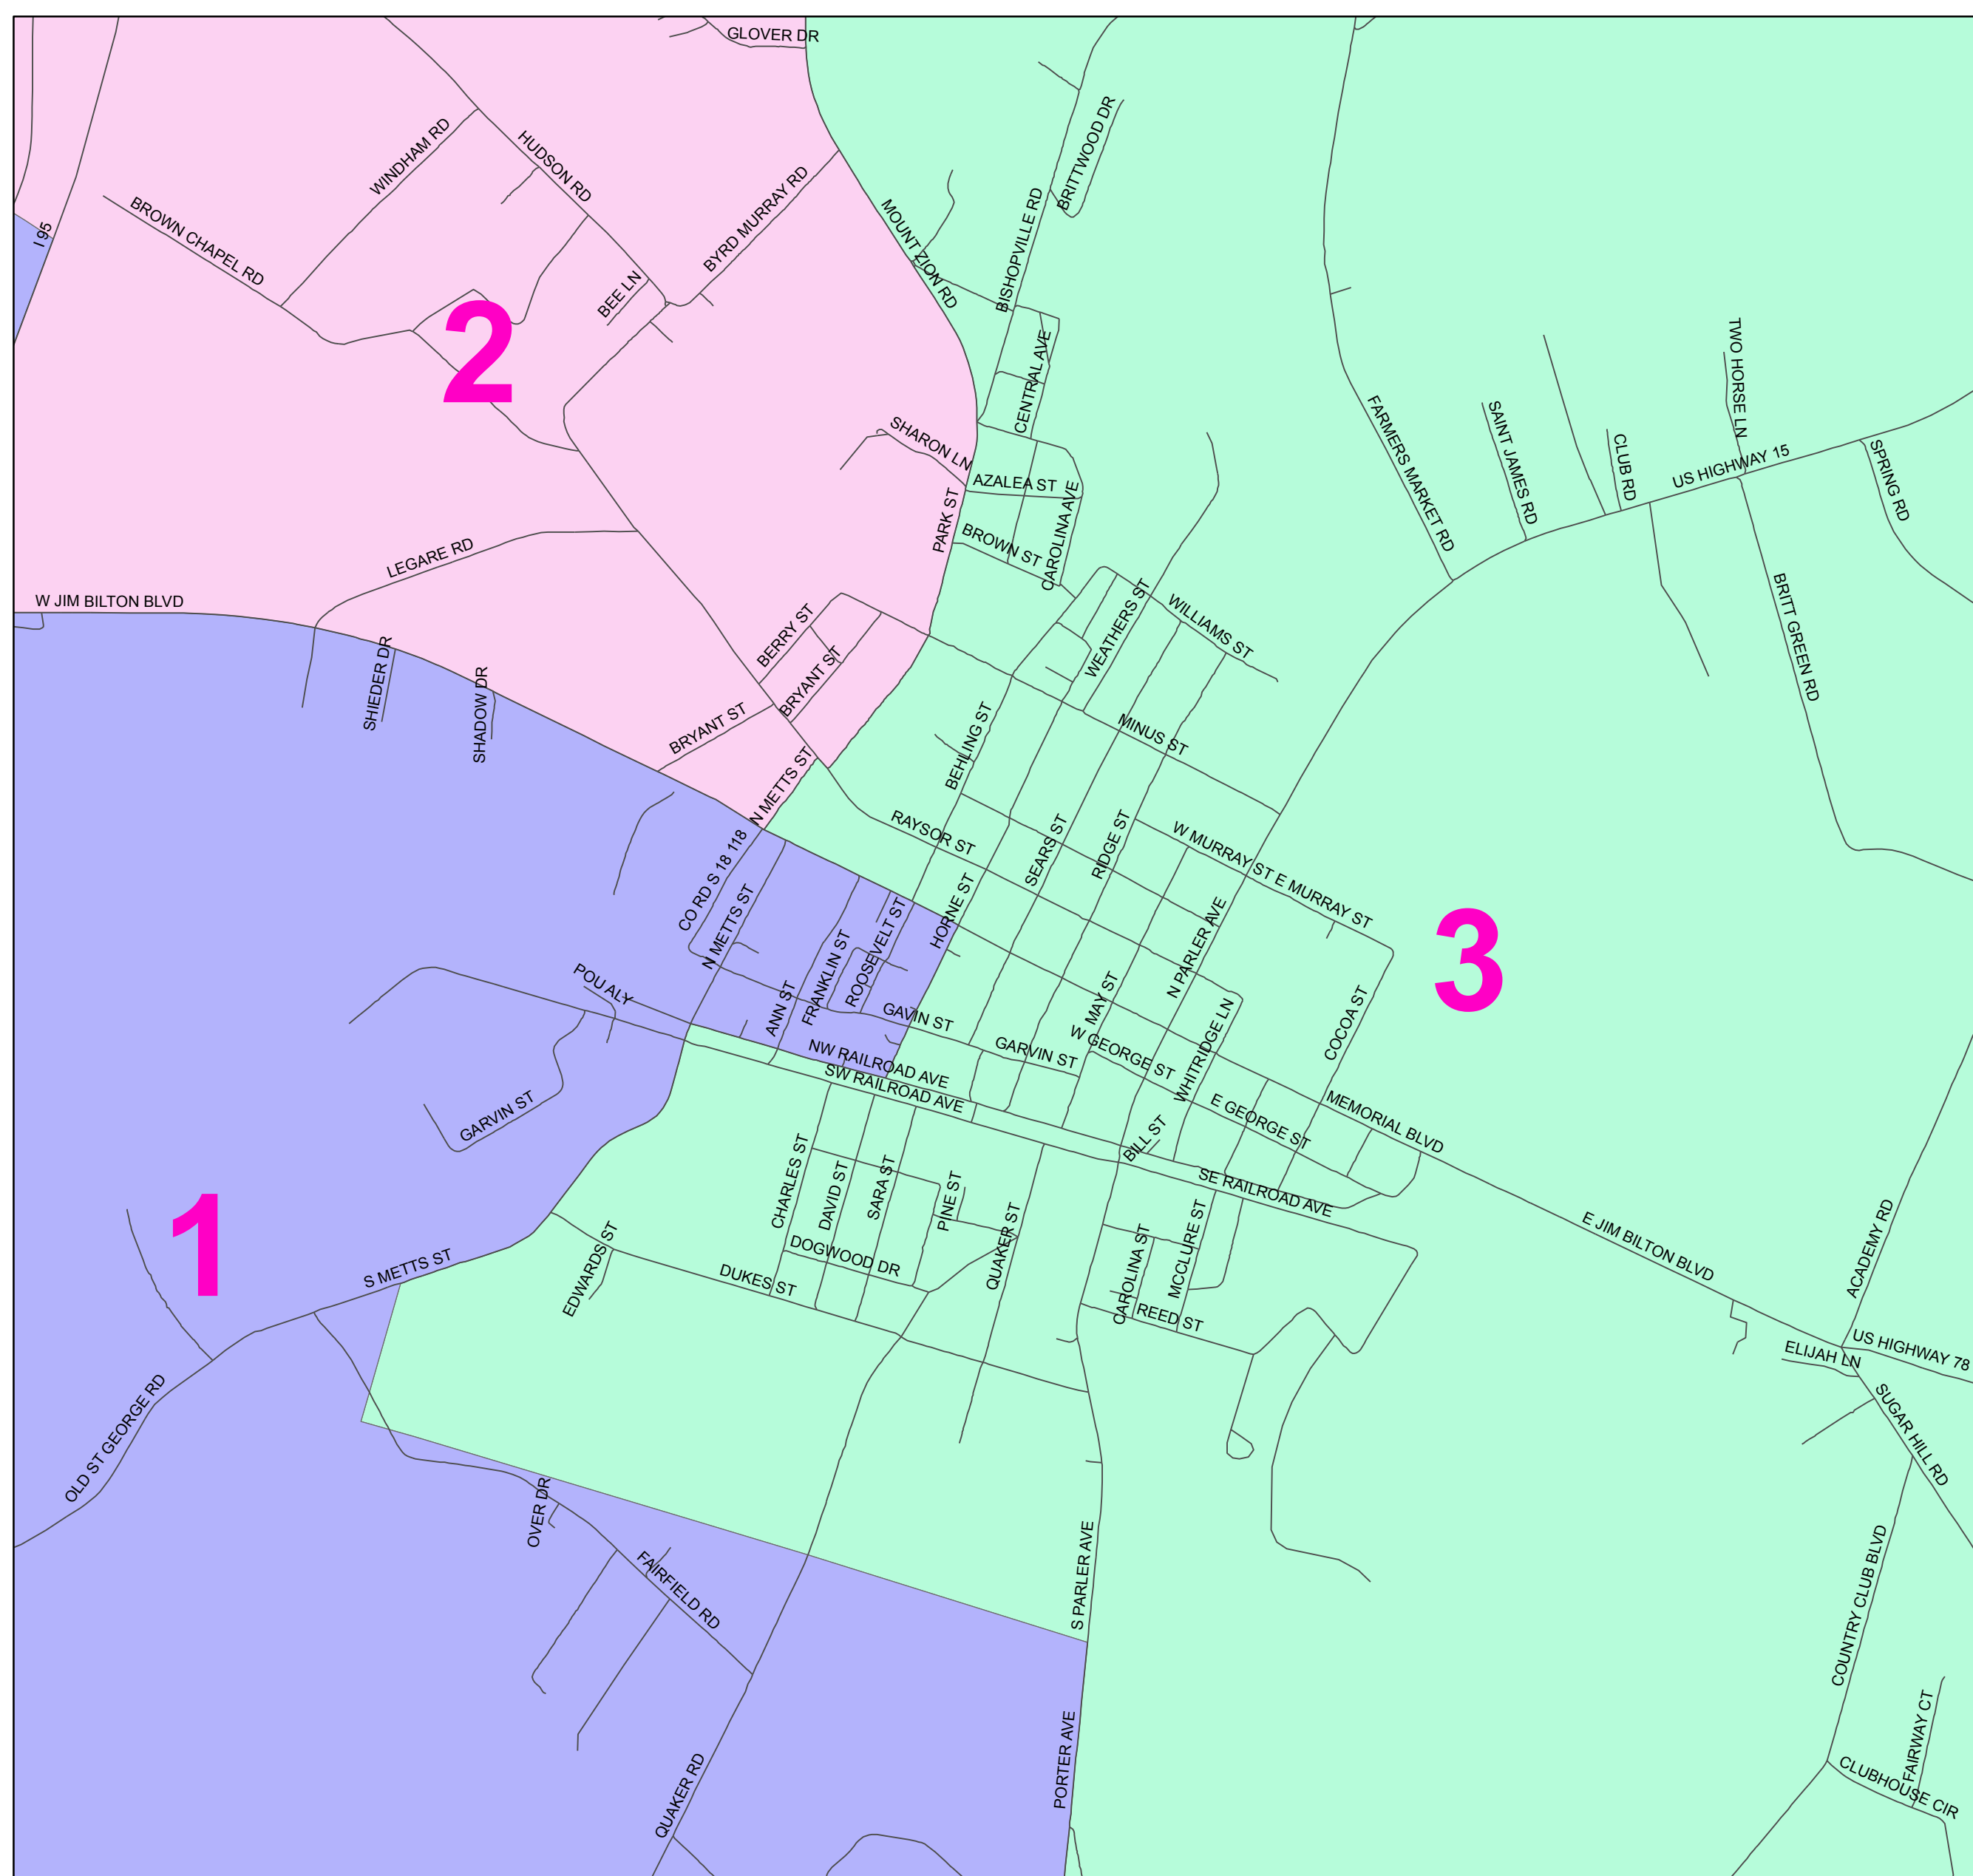

St. George

Legend

- Members
- Streets

District

- 1
- 2
- 3
- 4
- 5
- 6
- 7

District	Pop	Dev.	%Dev.	NH_WHT	%NH_WHT	NH_BLK	%NH_BLK	VAP	NHWP	%NHWP	NHBVAP	%NHBVAP	AllIth	AllIthVAP
1	3,195	14	0.44%	1,364	42.07%	1,778	55.60%	2,477	1,058	42.71%	1,369	55.27%	73	50
2	3,206	25	0.79%	1,304	40.67%	1,821	56.80%	2,487	1,019	40.97%	1,411	56.74%	81	57
3	3,217	36	1.13%	2,047	63.63%	1,060	32.99%	2,512	1,644	65.45%	799	31.81%	110	69
4	3,214	33	1.04%	1,475	45.89%	1,614	50.22%	2,414	1,142	47.31%	1,192	49.38%	125	80
5	3,072	-109	-3.43%	1,805	58.76%	922	30.01%	2,376	1,450	61.03%	676	28.45%	345	250
Total	15,904			7,975		7,195		12,266	6,313		5,447	44.41%	734	506