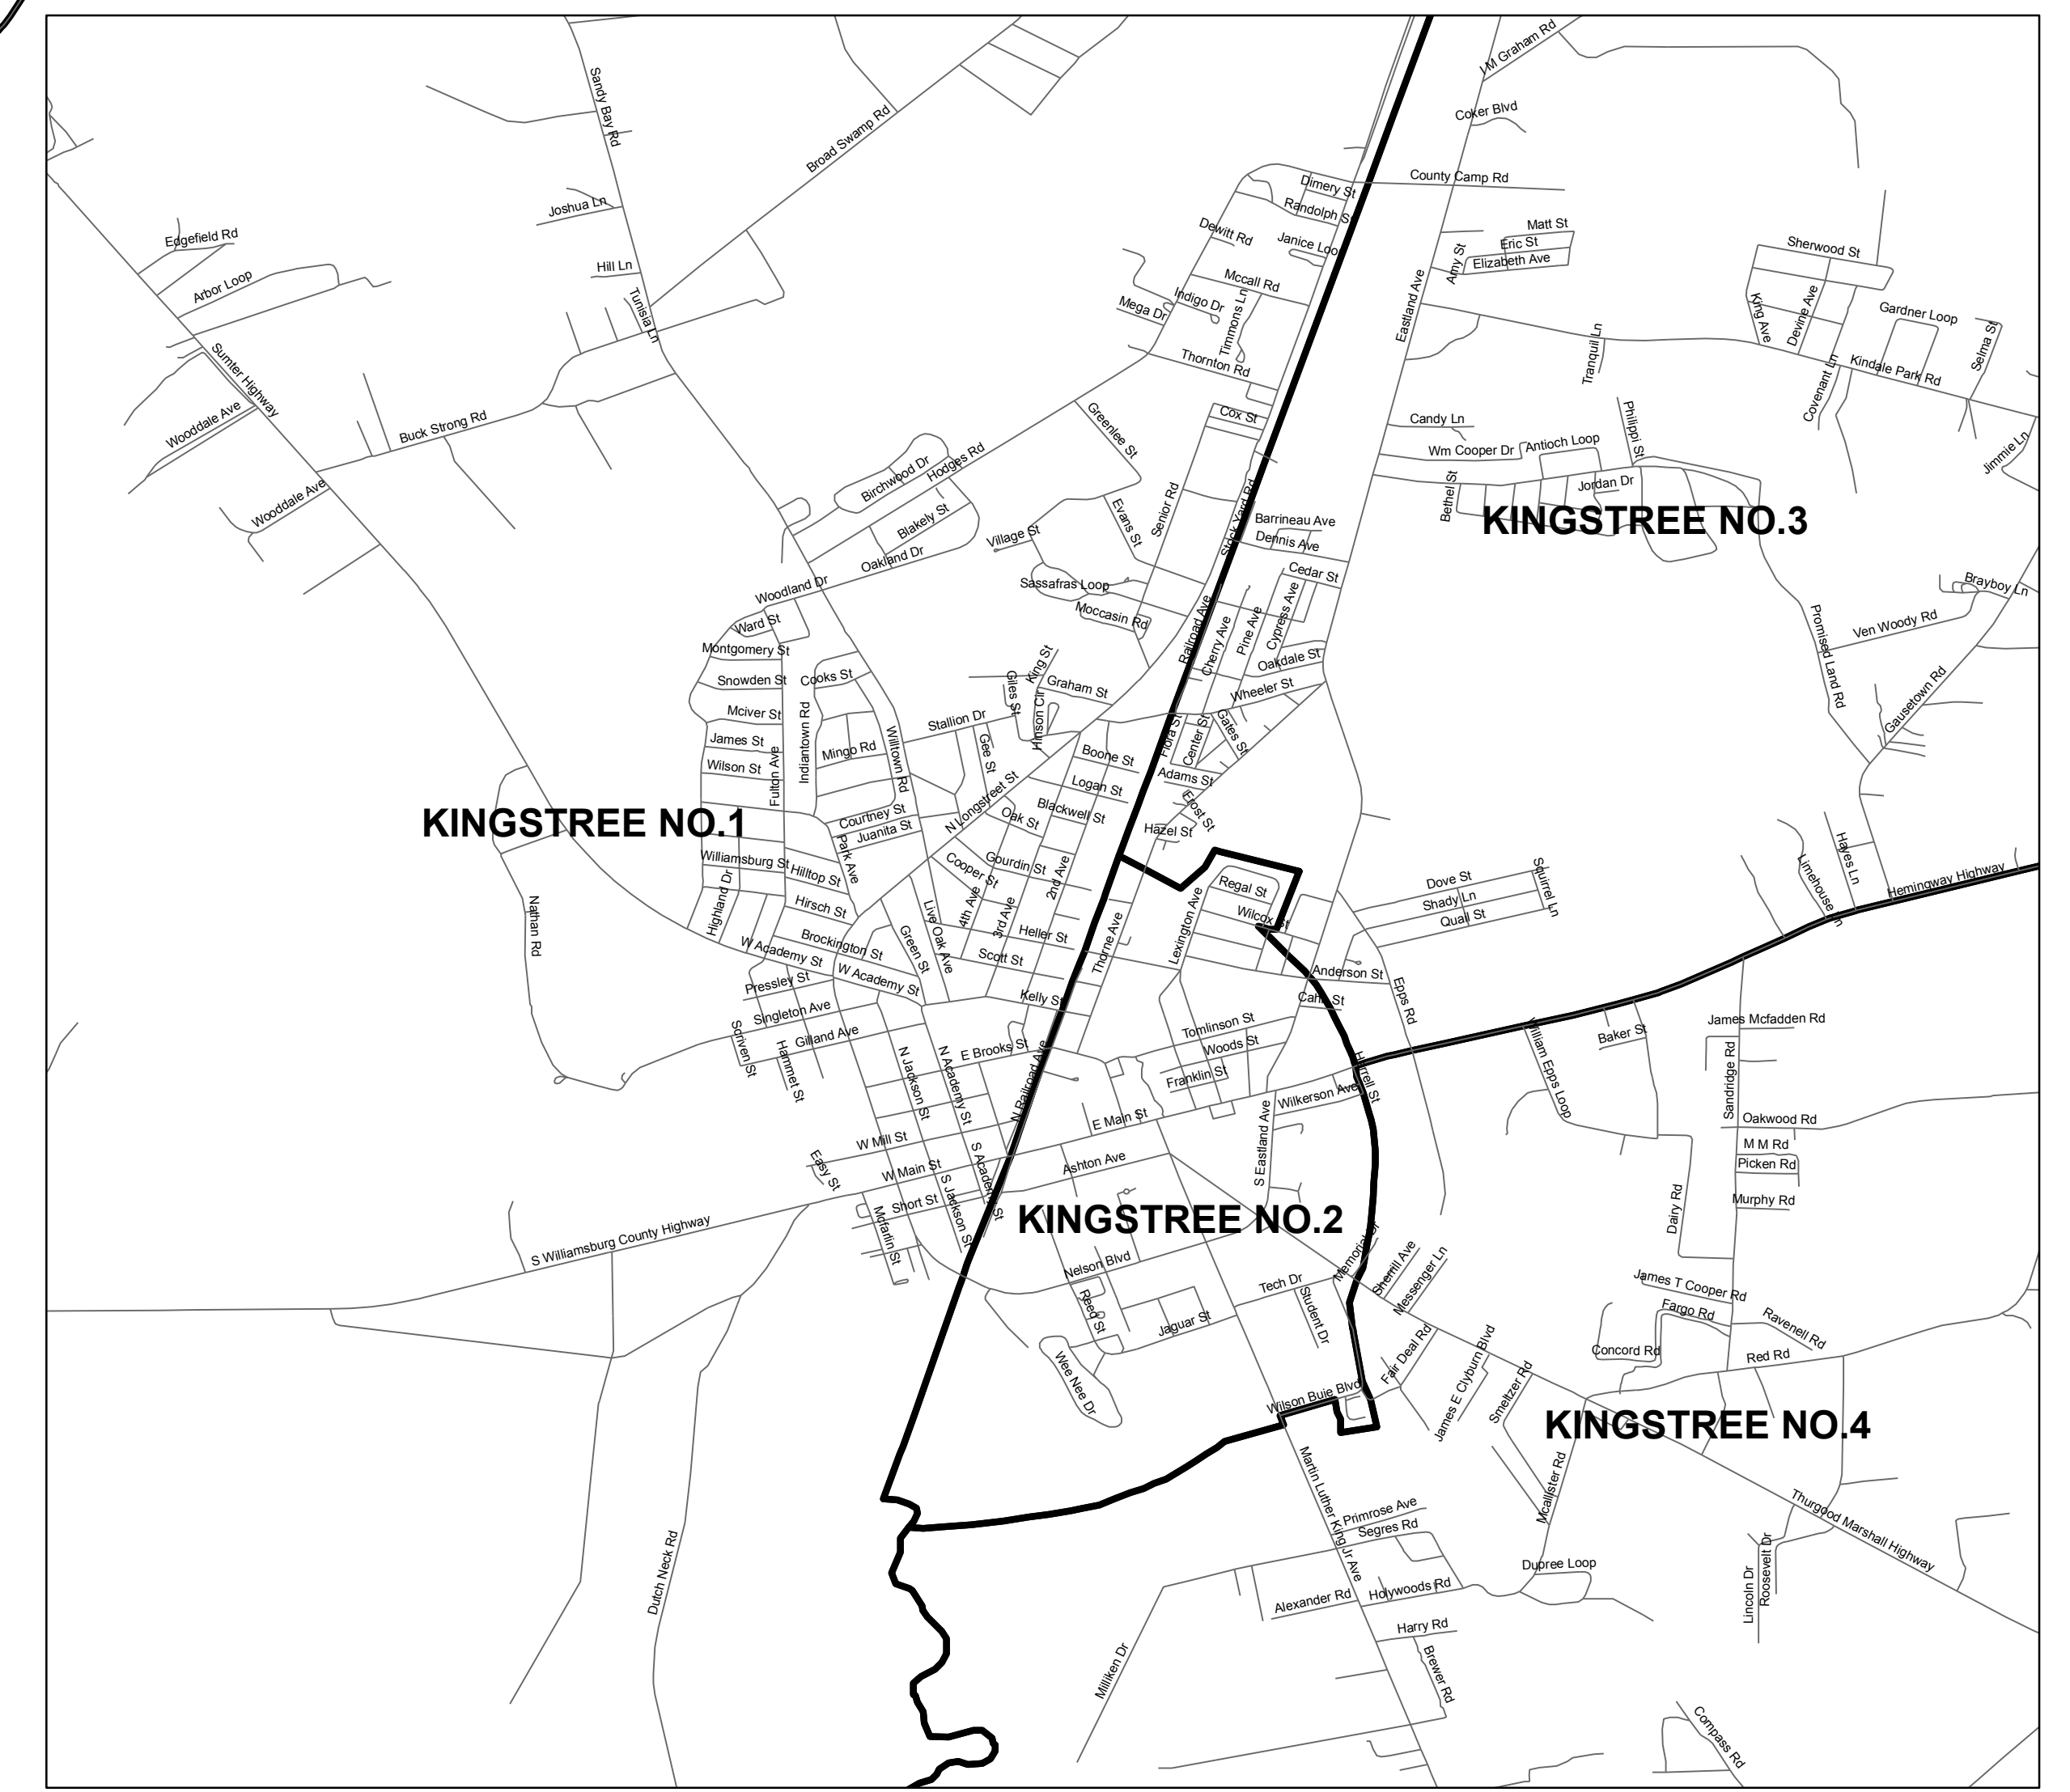

Williamsburg County Precincts

Kingstree

Streets
Precincts

Office of Precinct Demographics
Division of Research and Statistics
S.C. Budget and Control Board
July 30, 2012
WFR

District	Name
1	BLACK RIVER
2	BLOOMINGVALE
3	CADES
4	CEDAR SWAMP
5	CENTRAL
6	EARLES
8	GREELEYVILLE
9	HARMONY
10	HEBRON
11	HEMINGWAY
12	HENRY-POPLAR HILL
13	INDIANTOWN
14	KINGSTREE NO.1
15	KINGSTREE NO.2
16	KINGSTREE NO.3
17	KINGSTREE NO.4
18	LANE
21	MORRISVILLE
22	MOUNT VERNON
24	NESMITH
26	PERGAMOS
27	PINEY FOREST
29	SALTERS
30	SANDY BAY
31	SINGLETARY
32	SUTTONS
33	TRIO
36	MUDDY CREEK