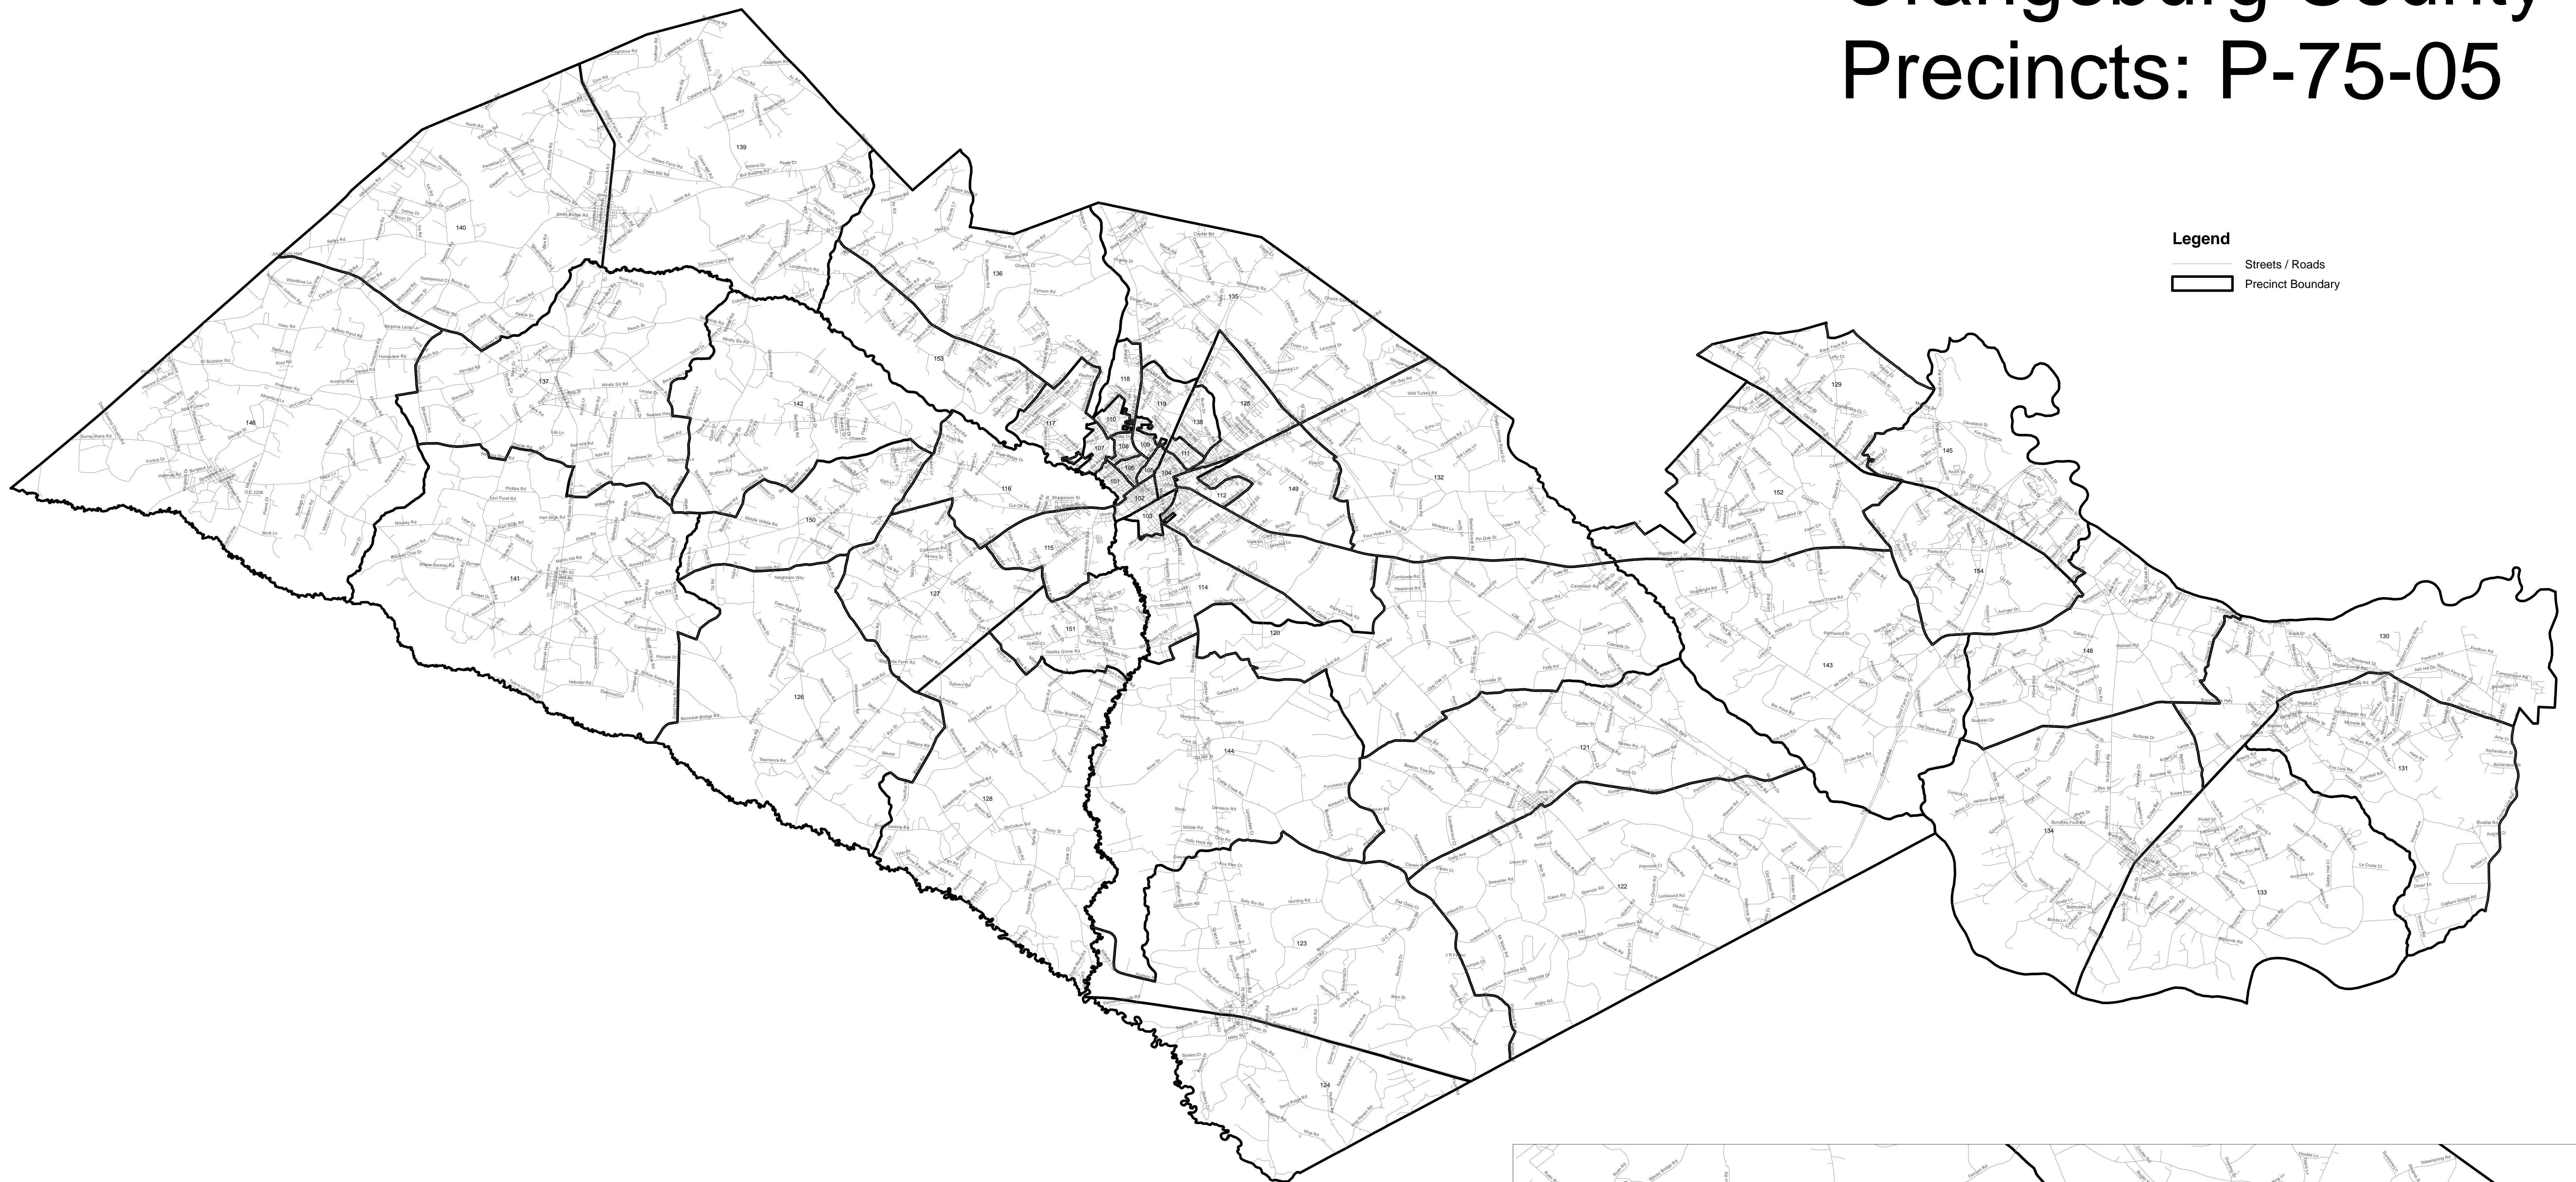

Orangeburg County Precincts: P-75-05

Legend
 Streets / Roads
 Precinct Boundary

9 4.5 0 9 18 Miles

| Pname | Pcode | Pname | Pcode |
|-------------------|-------|------------------|-------|
| BETHEL | 120 | ORANGEBURG WD 1 | 101 |
| BOLENTOWN | 150 | ORANGEBURG WD 10 | 110 |
| BOWMAN 1 | 121 | ORANGEBURG WD 2 | 102 |
| BOWMAN 2 | 122 | ORANGEBURG WD 3 | 103 |
| BRANCHVILLE 1 | 123 | ORANGEBURG WD 4 | 104 |
| BRANCHVILLE 2 | 124 | ORANGEBURG WD 5 | 105 |
| BROOKDALE | 125 | ORANGEBURG WD 6 | 106 |
| COPE | 126 | ORANGEBURG WD 7 | 107 |
| CORDOVA 1 | 127 | ORANGEBURG WD 8 | 108 |
| CORDOVA 2 | 151 | ORANGEBURG WD 9 | 109 |
| EDISTO | 128 | PINE HILL | 142 |
| ELLOREE 1 | 129 | PROVIDENCE | 143 |
| ELLOREE 2 | 152 | ROWESVILLE | 144 |
| EUTAWVILLE 1 | 130 | SANTEE 1 | 145 |
| EUTAWVILLE 2 | 131 | SANTEE 2 | 154 |
| FOUR HOLES | 132 | SPRINGFIELD | 146 |
| HOLLY HILL 1 | 134 | SUBURBAN 1 | 111 |
| HOLLY HILL 2 | 133 | SUBURBAN 2 | 112 |
| JAMISON | 135 | SUBURBAN 3 | 113 |
| LIMESTONE 1 | 136 | SUBURBAN 4 | 114 |
| LIMESTONE 2 | 153 | SUBURBAN 5 | 115 |
| NEESES-LIVINGSTON | 137 | SUBURBAN 6 | 116 |
| NIX | 138 | SUBURBAN 7 | 117 |
| NORTH 1 | 140 | SUBURBAN 8 | 118 |
| NORTH 2 | 139 | SUBURBAN 9 | 119 |
| NORWAY | 141 | VANCE | 148 |
| | | WHITTAKER | 149 |