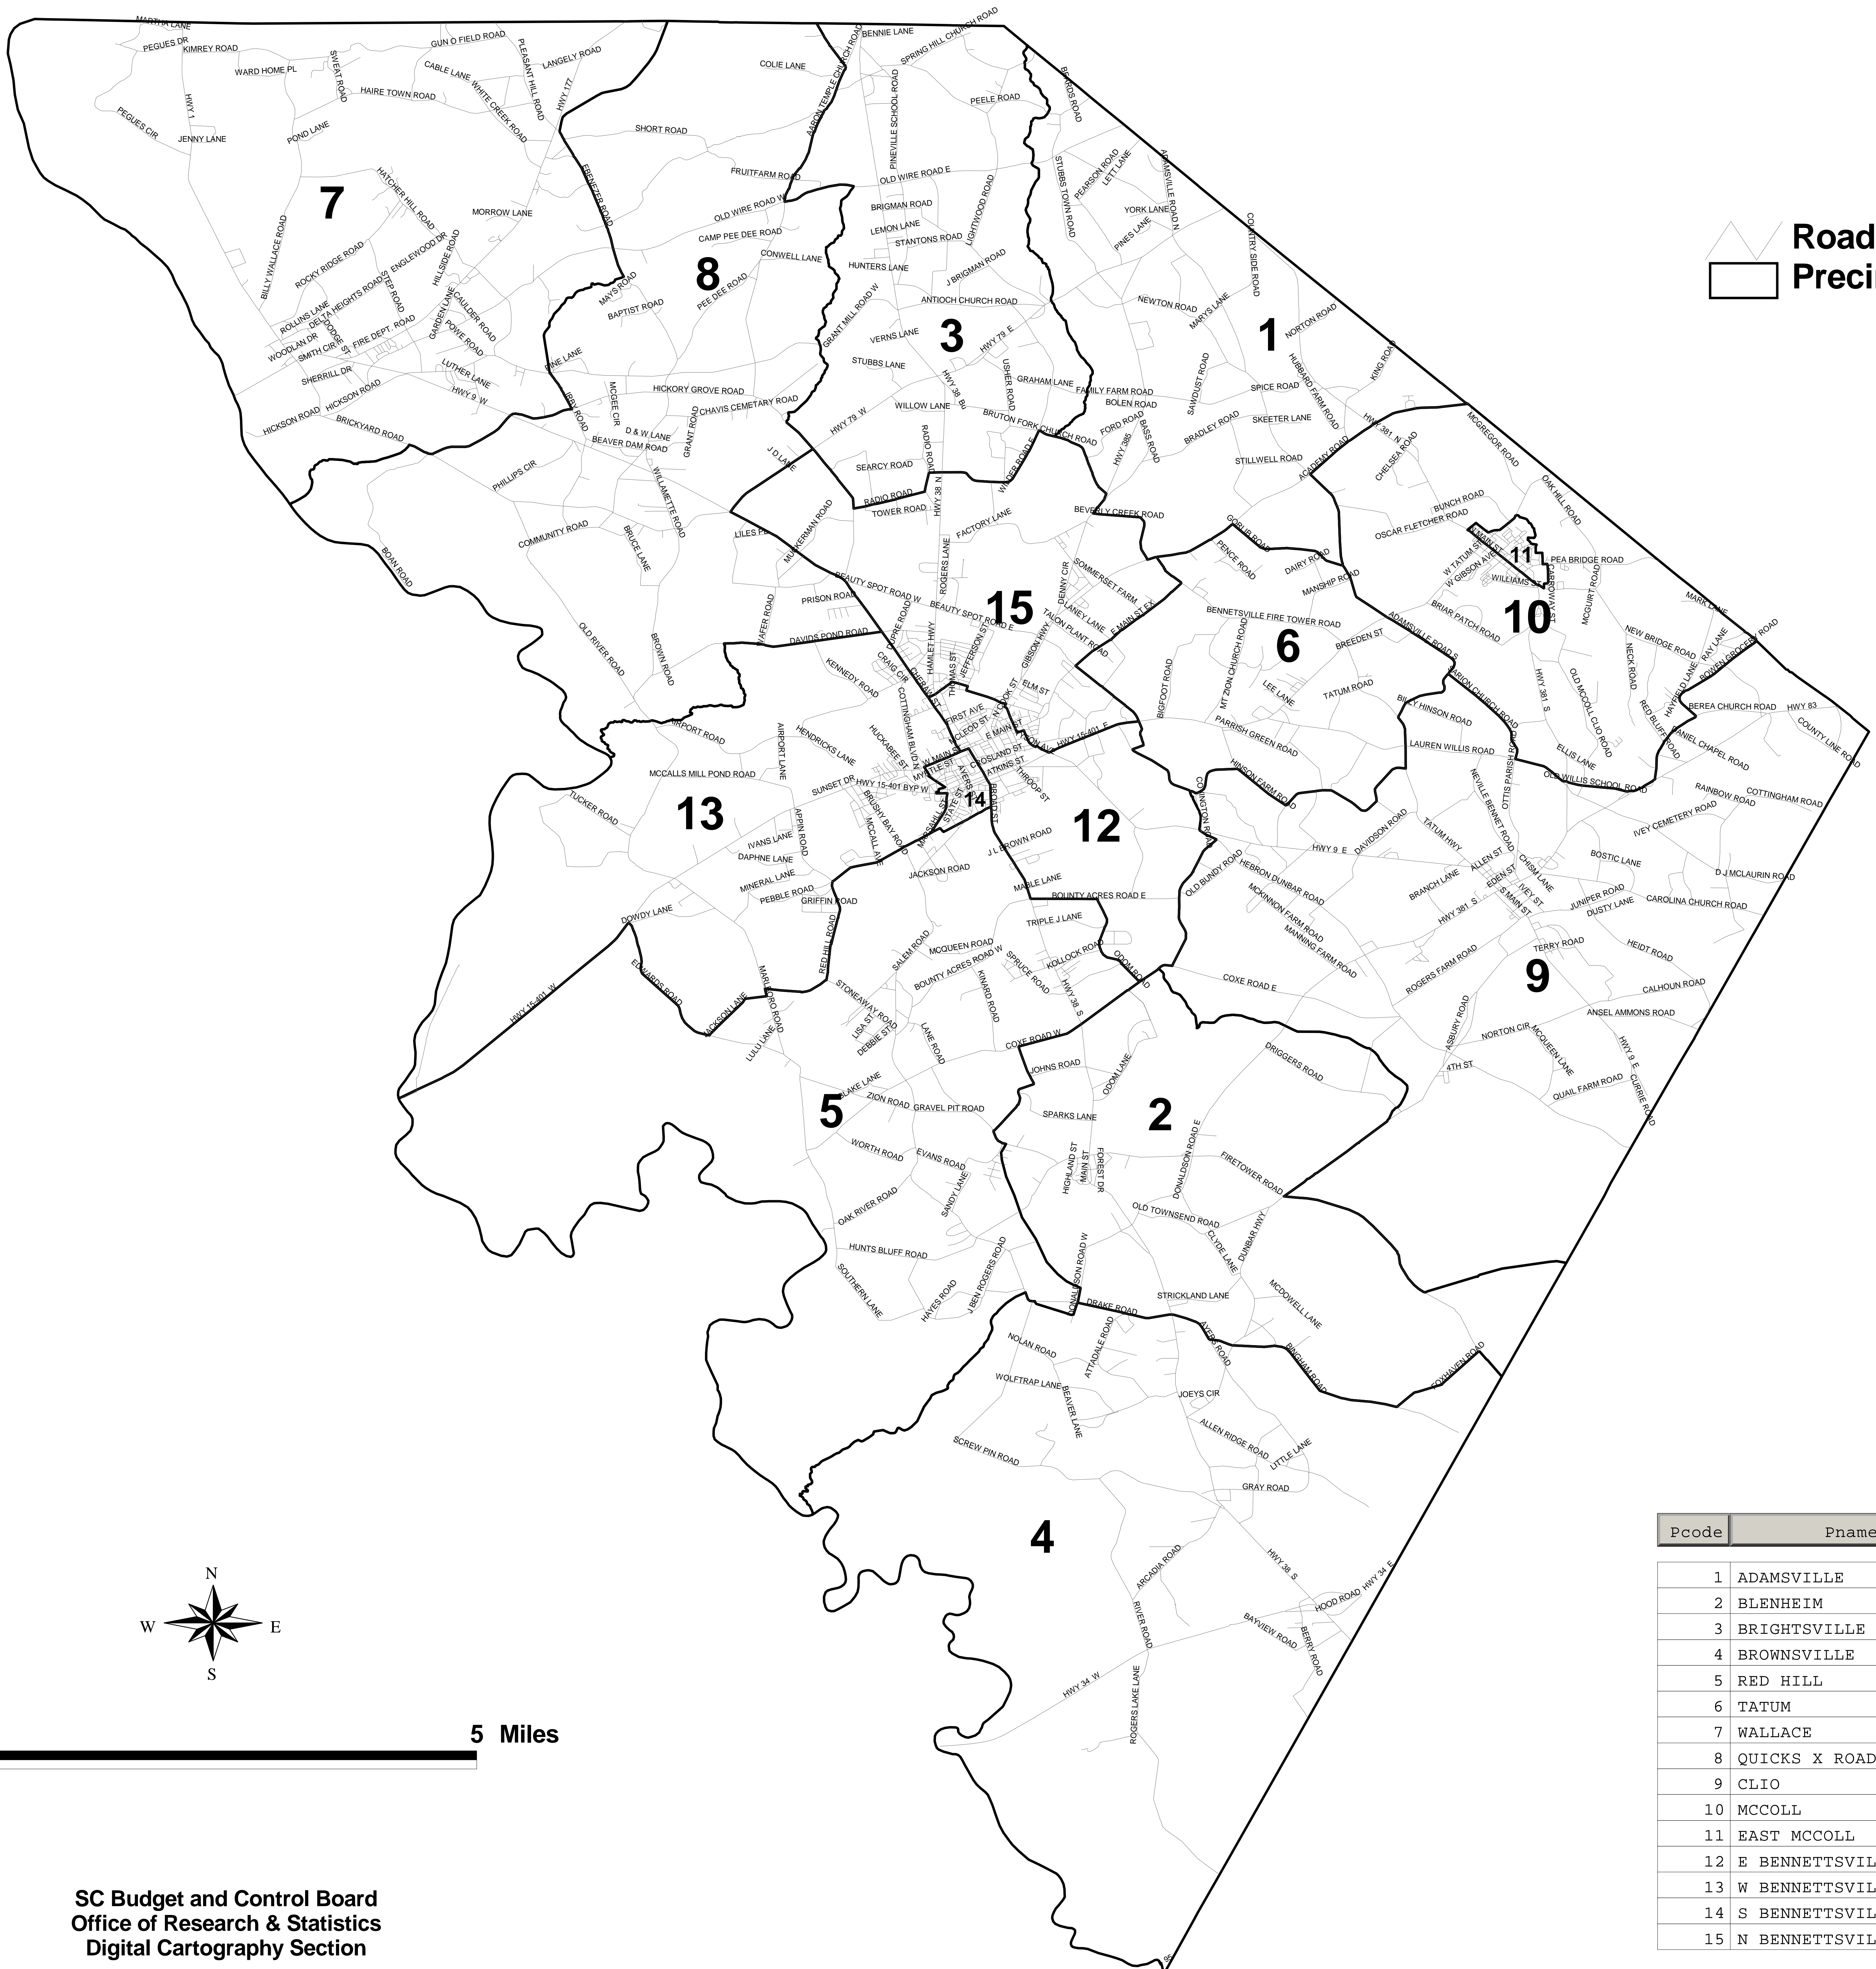

Marlboro County Precincts

 Roads
 Precincts

0  5 Miles

Pcode	Pname
1	ADAMSVILLE
2	BLENHEIM
3	BRIGHTSVILLE
4	BROWNSVILLE
5	RED HILL
6	TATUM
7	WALLACE
8	QUICKS X ROADS
9	CLIO
10	MCCOLL
11	EAST MCCOLL
12	E BENNETTSVILLE
13	W BENNETTSVILLE
14	S BENNETTSVILLE
15	N BENNETTSVILLE