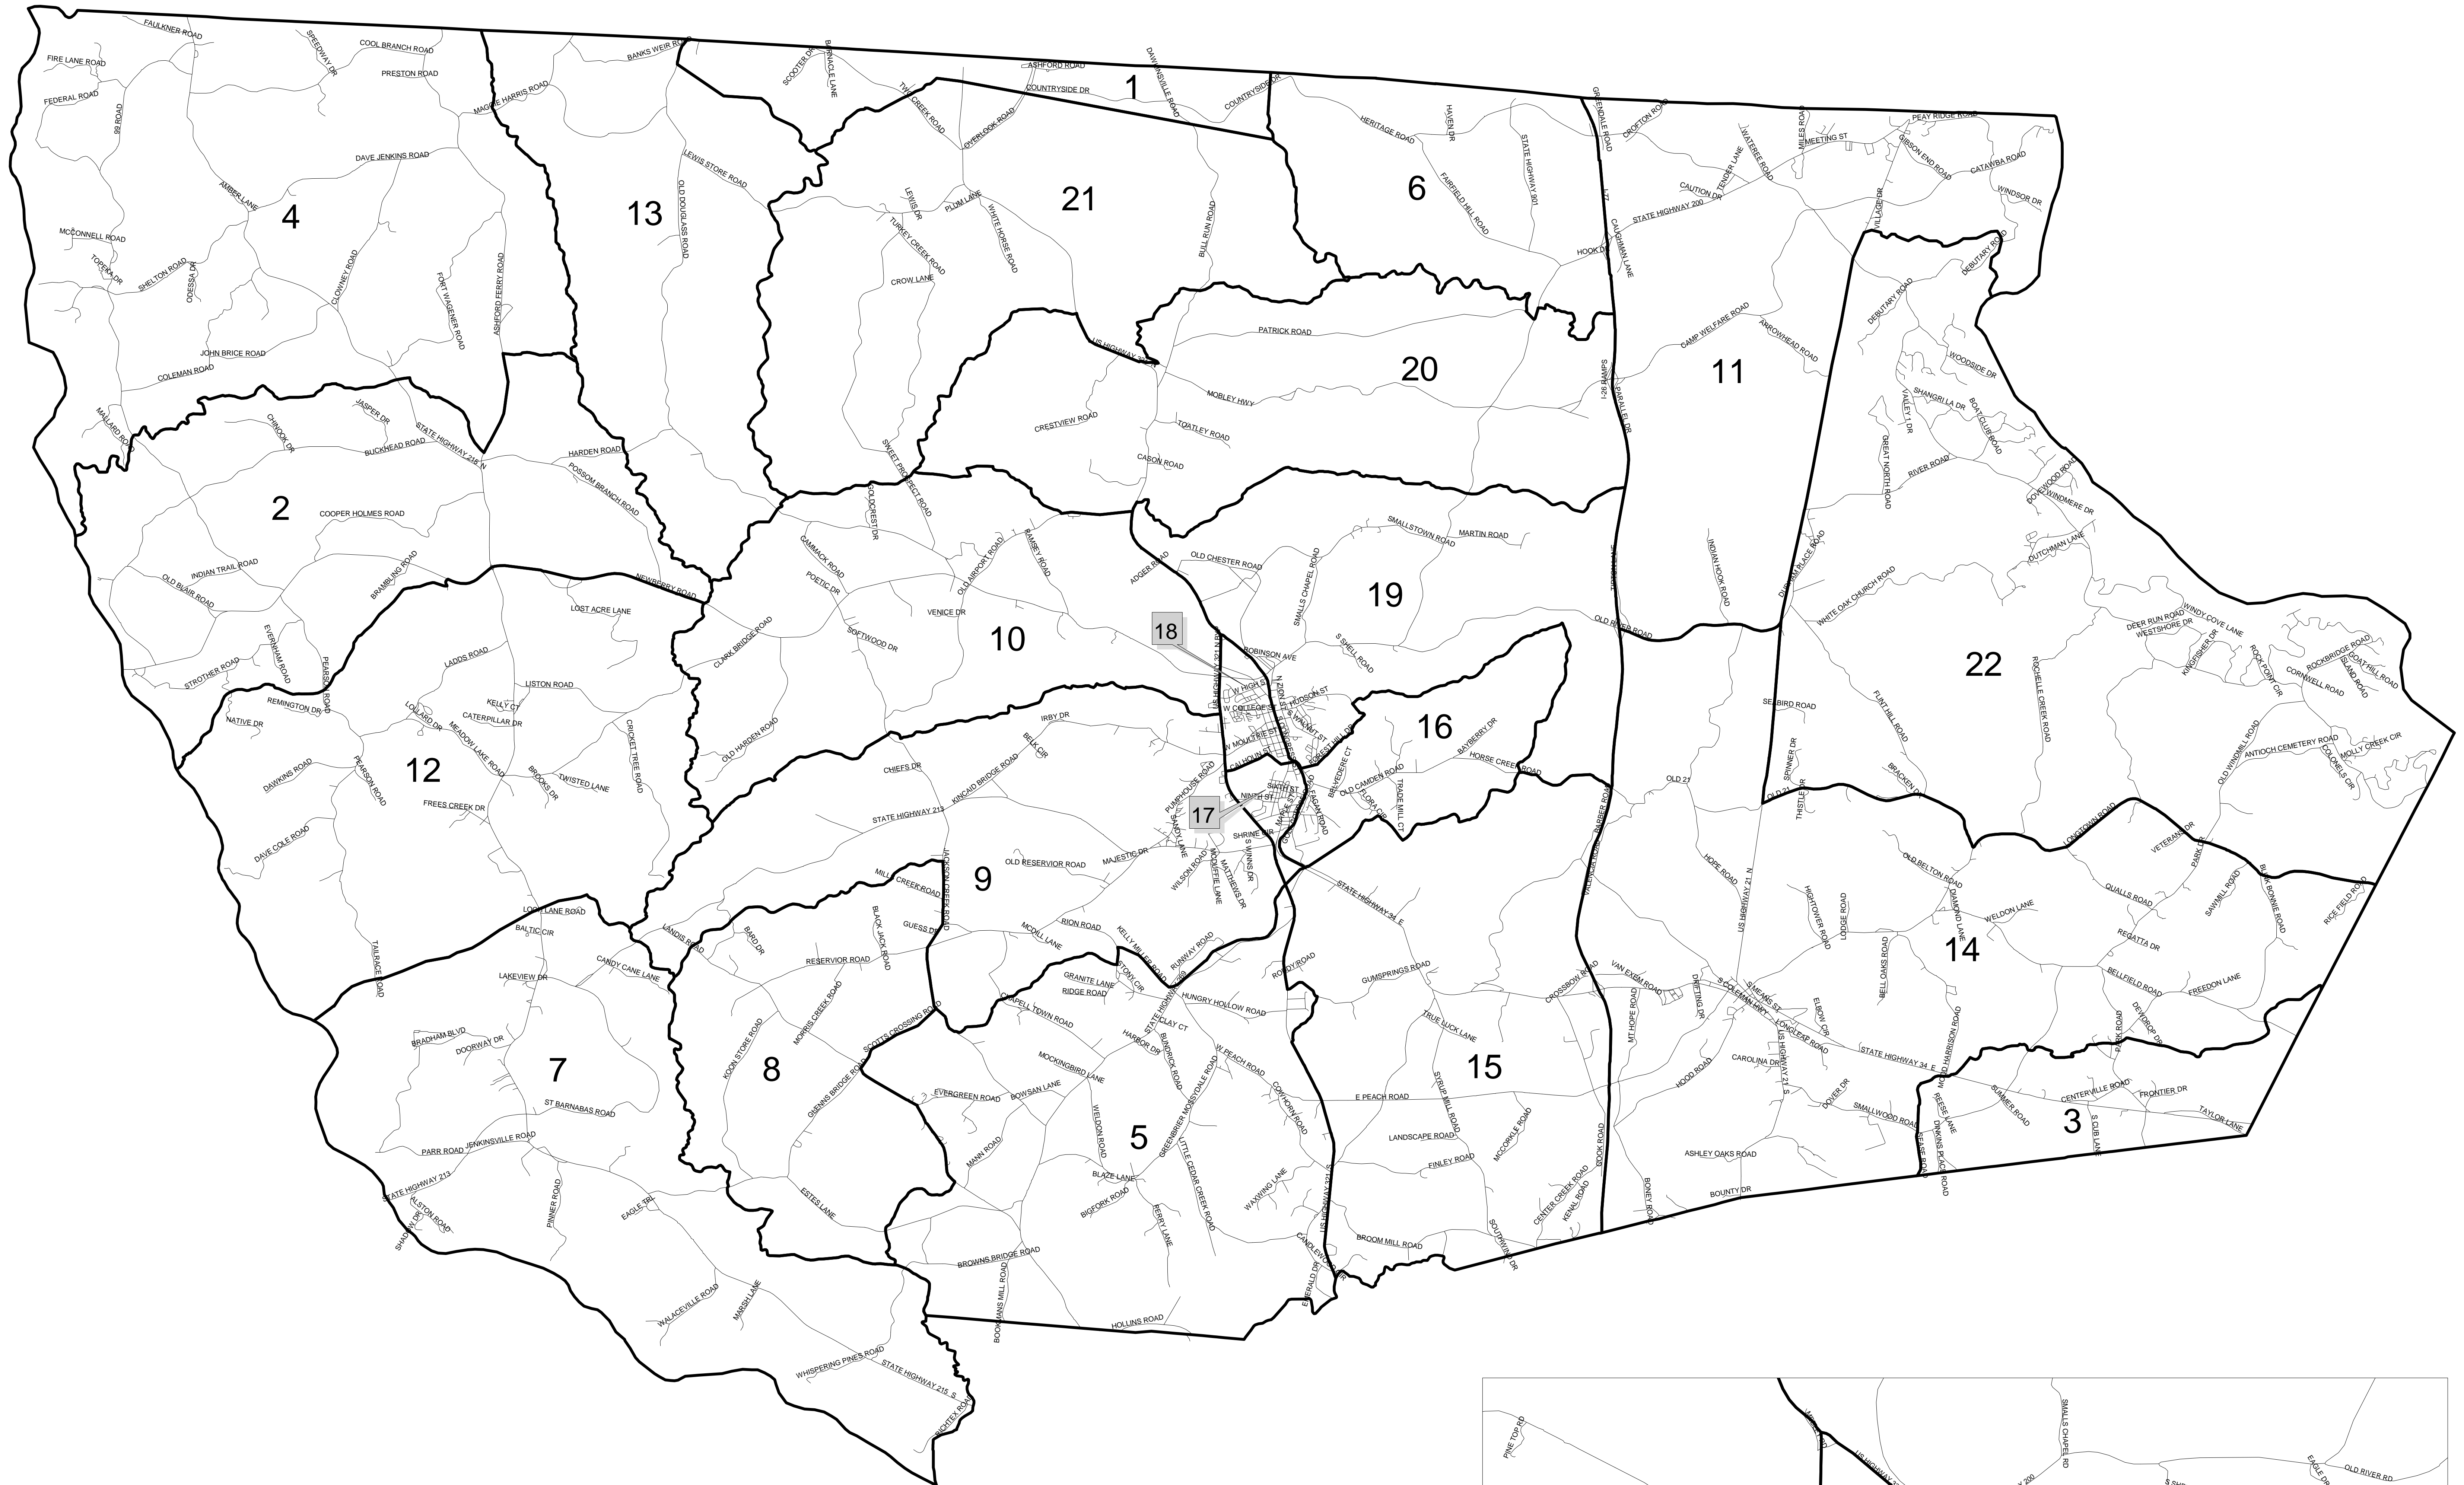

Fairfield County Precincts

 Streets / Roads
 Precinct Boundary

3 0 3 6 Miles

P-name	P-code
BLACKSTOCK	1
BLAIRS	2
CENTERVILLE	3
FEASTERVILLE	4
GREENBRIER	5
GLADDEIN GROVE	6
JENKINSVILLE	7
HOREB-GLENN	8
HICKORY RIDGE	9
LEBANON	10
MITFORD	11
MONTICELLO	12
NEW HOPE	13
RIDGWAY	14
SIMPSON	15
SOUTH WINNSBORO	16
WINNSBORO MILLS	17
WINNSBORO NO. 1	18
WINNSBORO NO. 2	19
WHITE OAK	20
WOODARD	21
DUTCHMANS CREEK	22