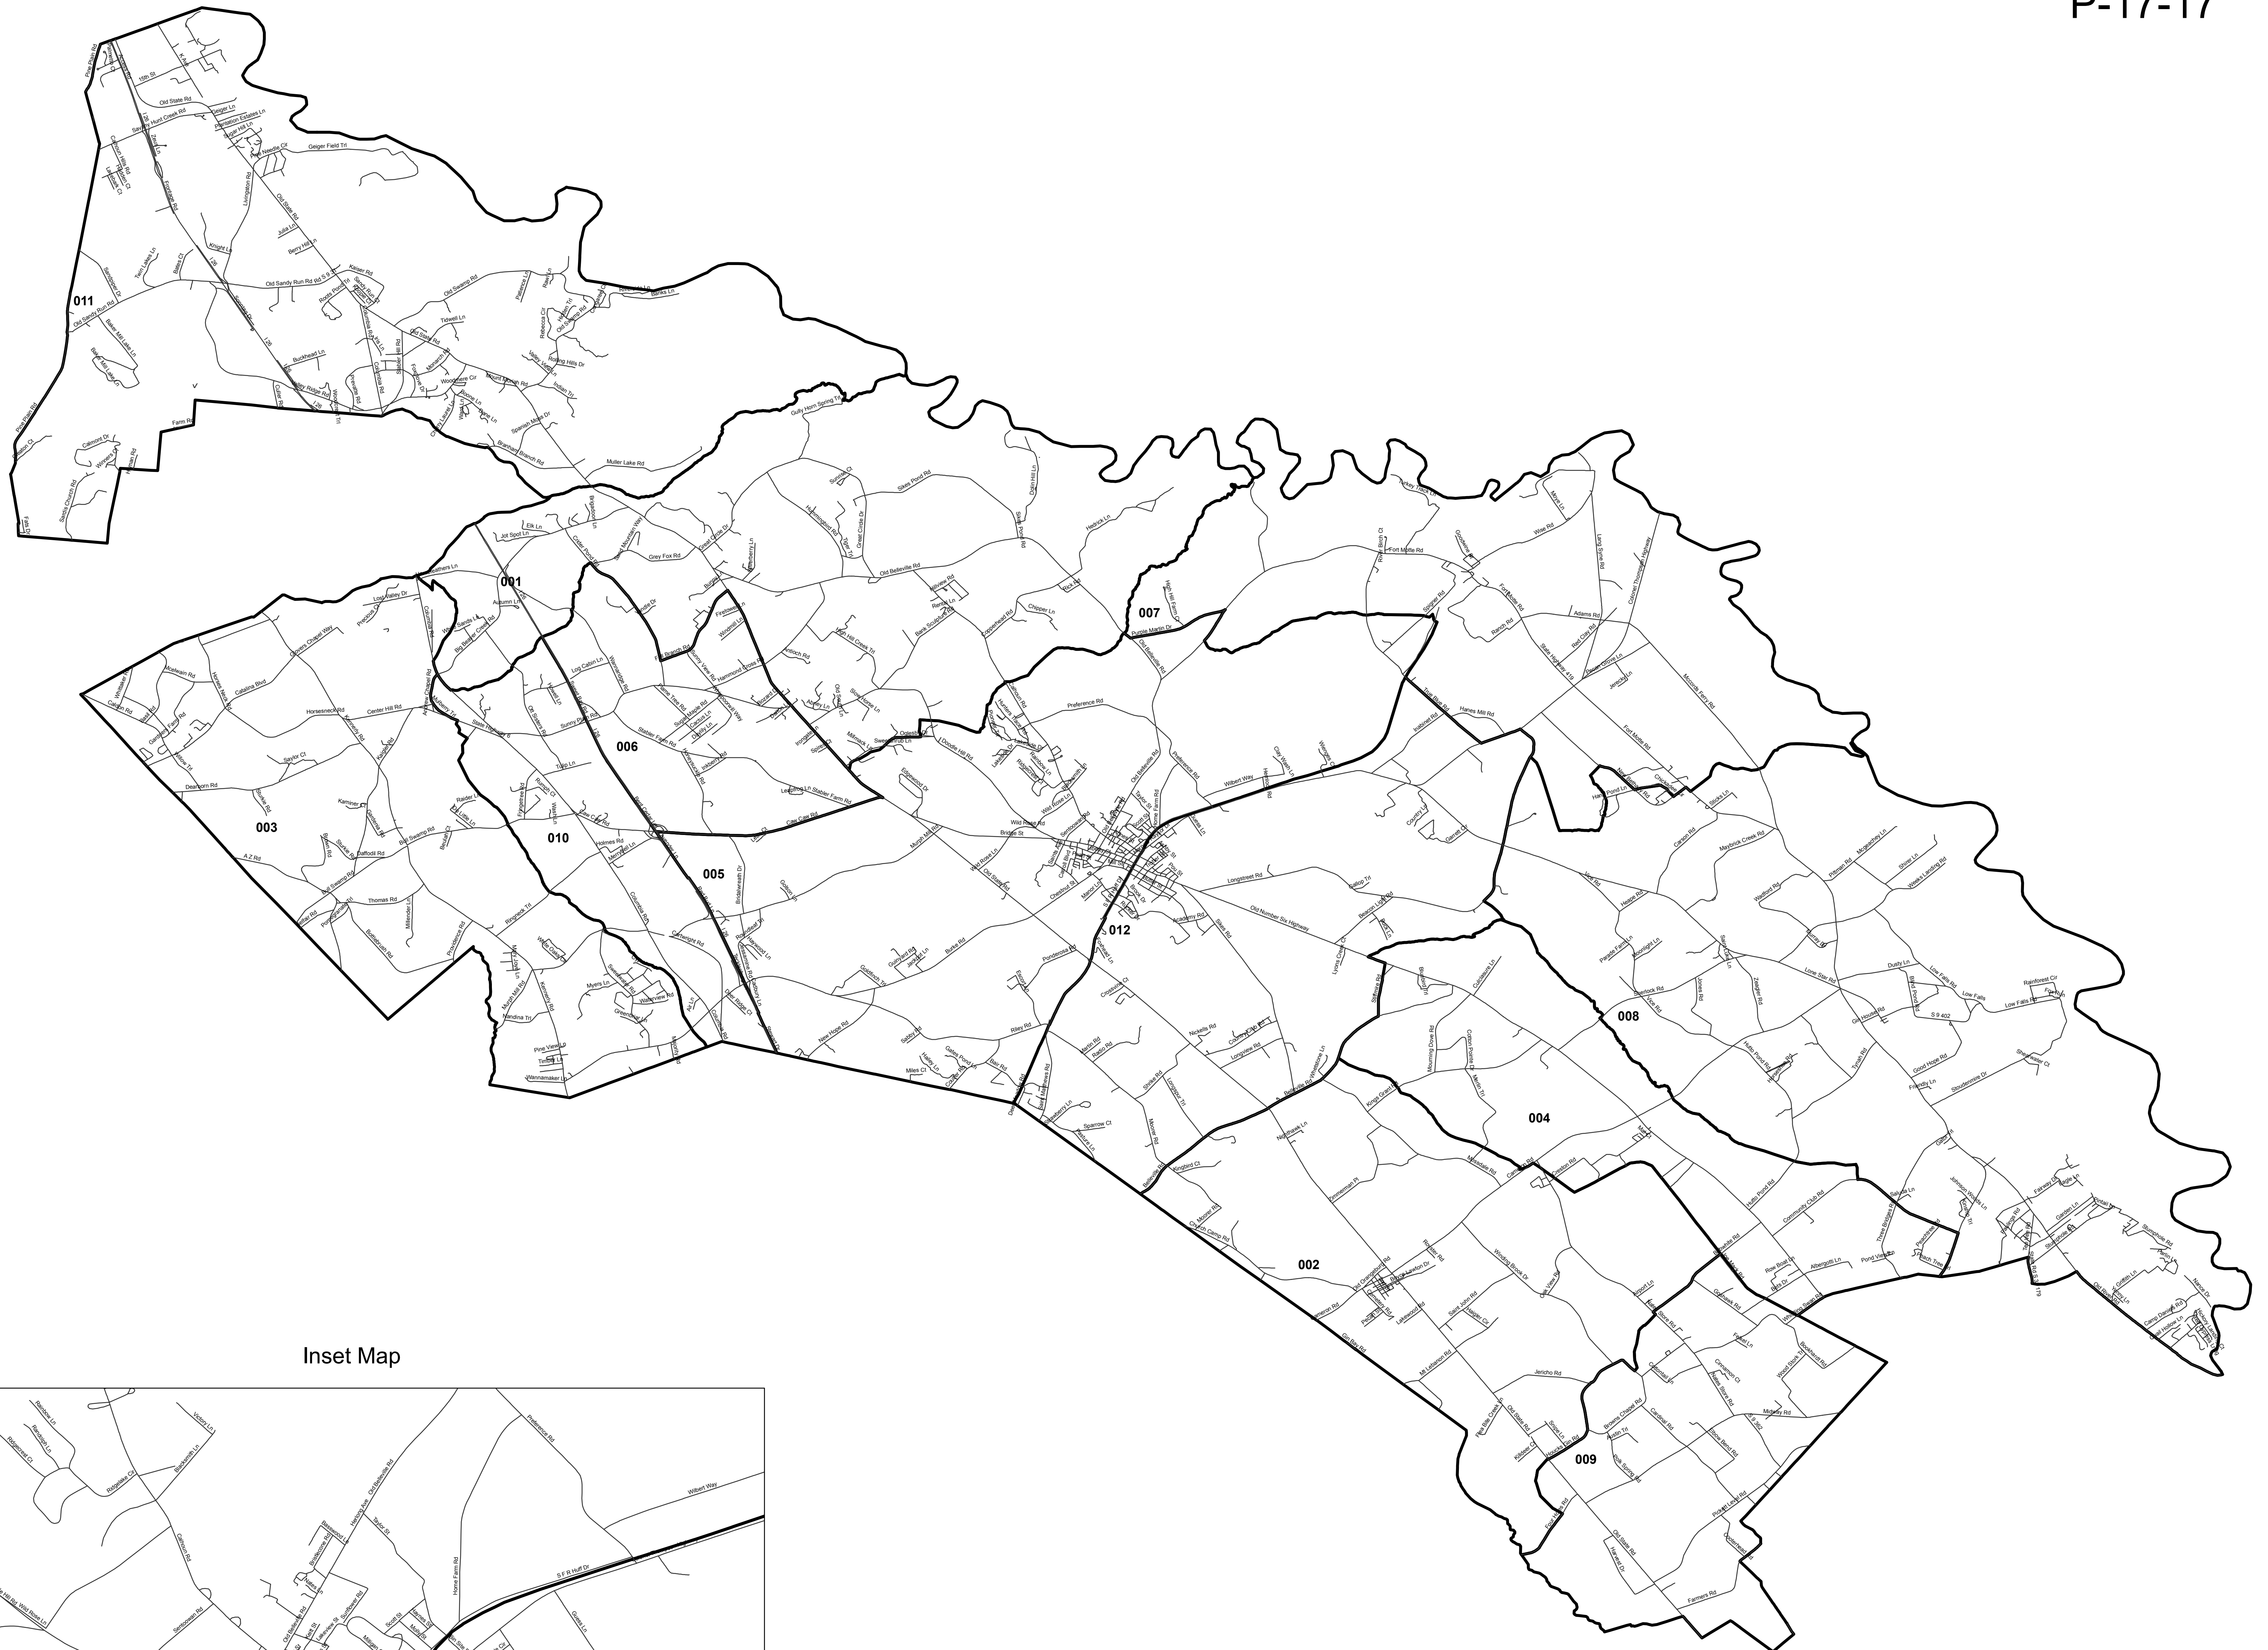

Legend

- Streets
- ▭ Precincts

CALHOUN COUNTY PRECINCT MAP

P-17-17

Inset Map

| Pcode | Name |
|-------|--------------|
| 001 | Bethel |
| 002 | Cameron |
| 003 | Center Hill |
| 004 | Creston |
| 005 | Dixie |
| 006 | Fall Branch |
| 007 | Fort Motte |
| 008 | Lone Star |
| 009 | Mdway |
| 010 | Murph Hill |
| 011 | Sandy Run |
| 012 | St. Matthews |