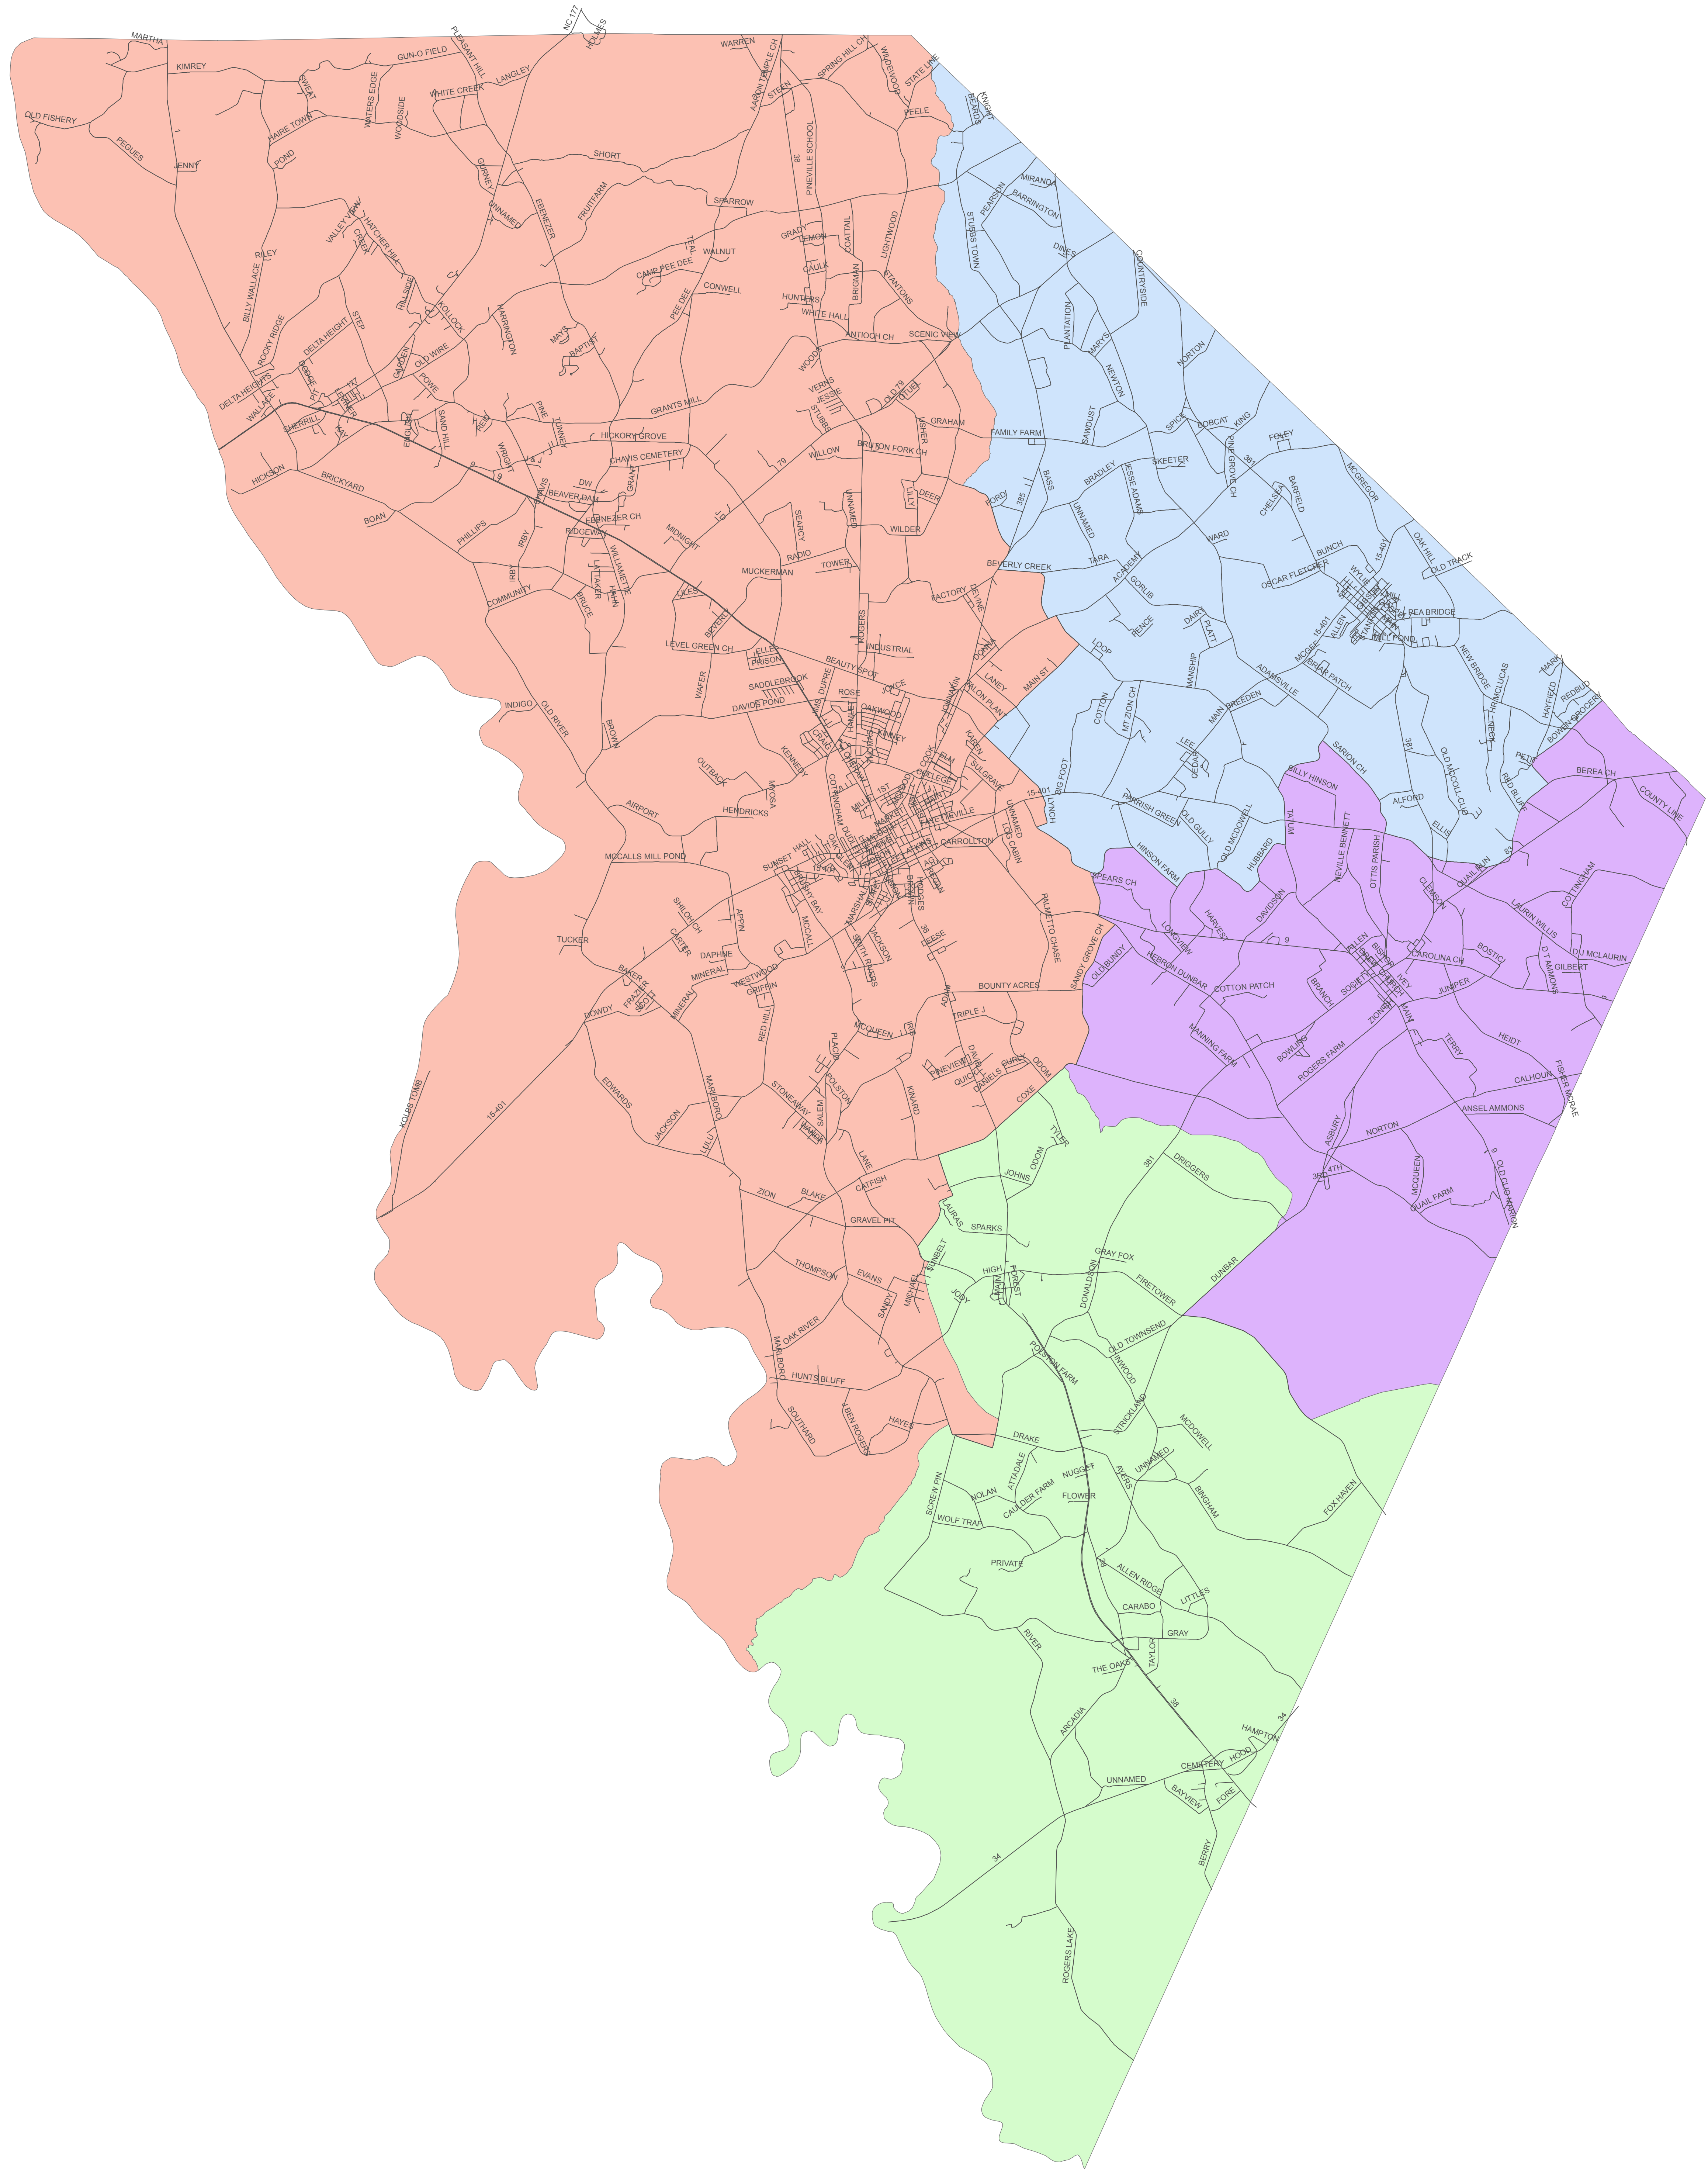

Magistrate Jury Areas - Marlboro County

- Legend**
Jury Area
- Bennettville
 - Brownsville
 - Clio
 - McColl