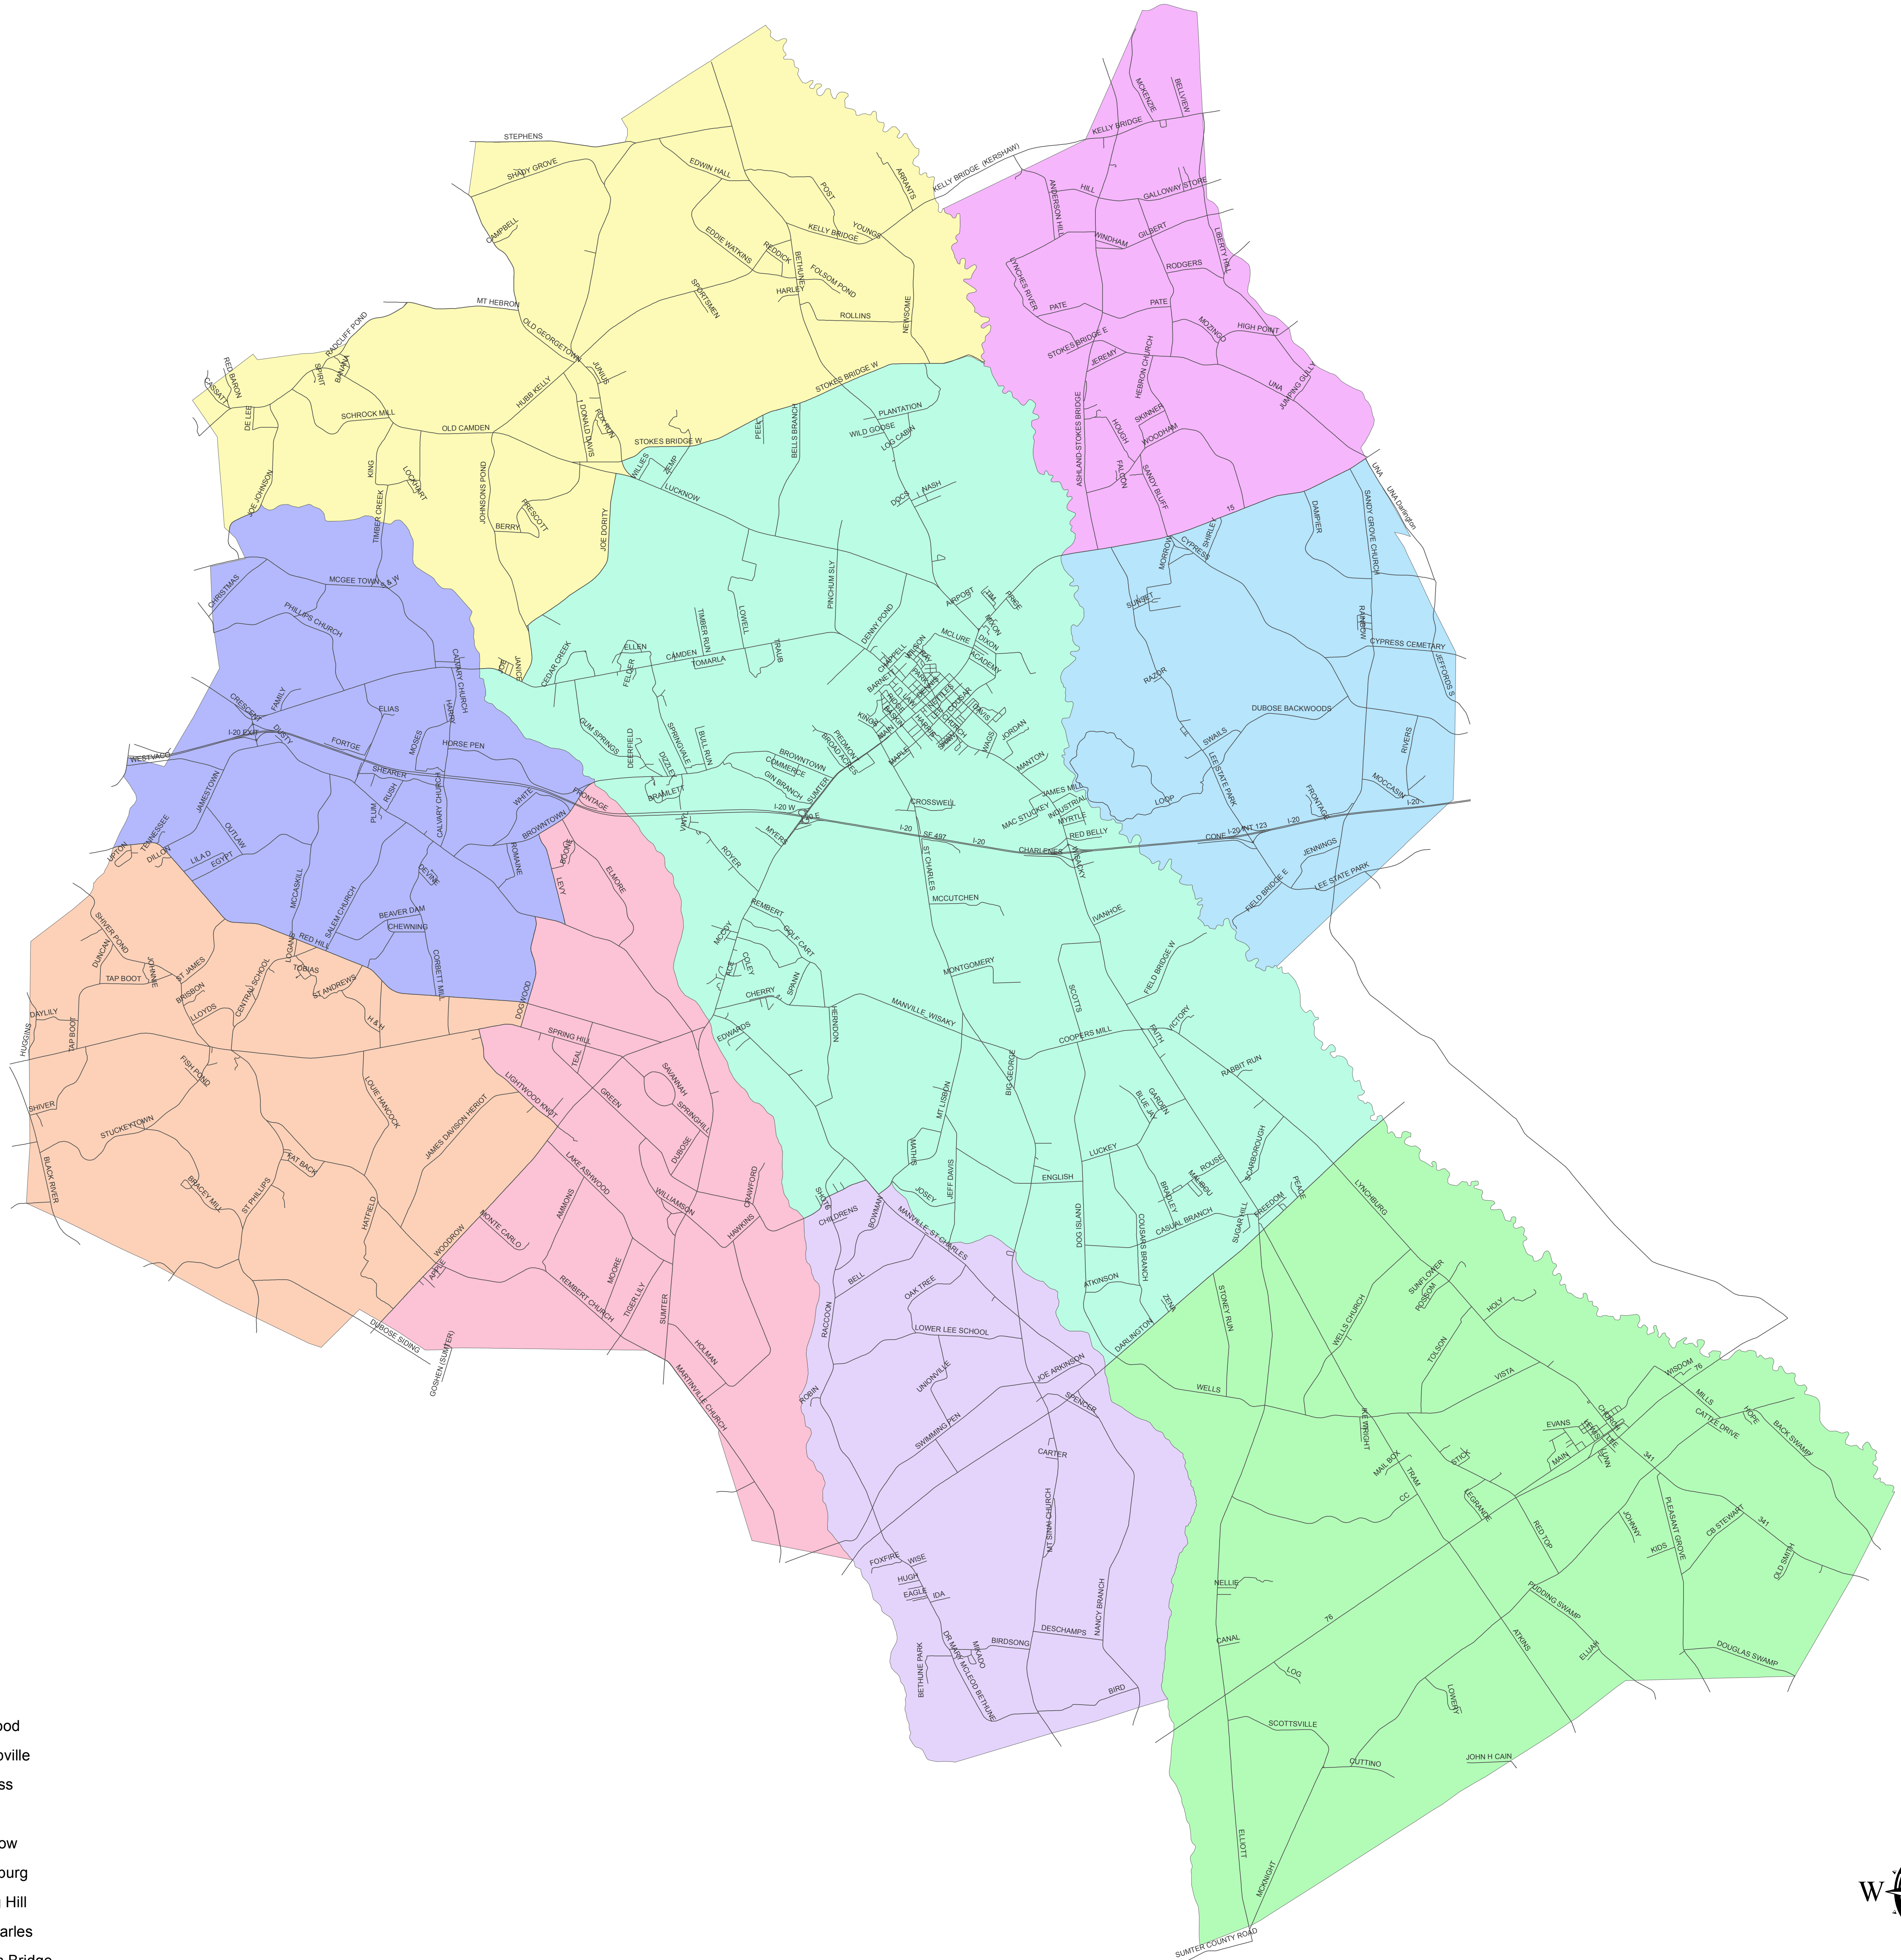

Magistrate Jury Areas - Lee County

- Legend**
Jury Area
- Ashwood
 - Bishopville
 - Cypress
 - Ionia
 - Lucknow
 - Lynchburg
 - Spring Hill
 - St. Charles
 - Stokes Bridge