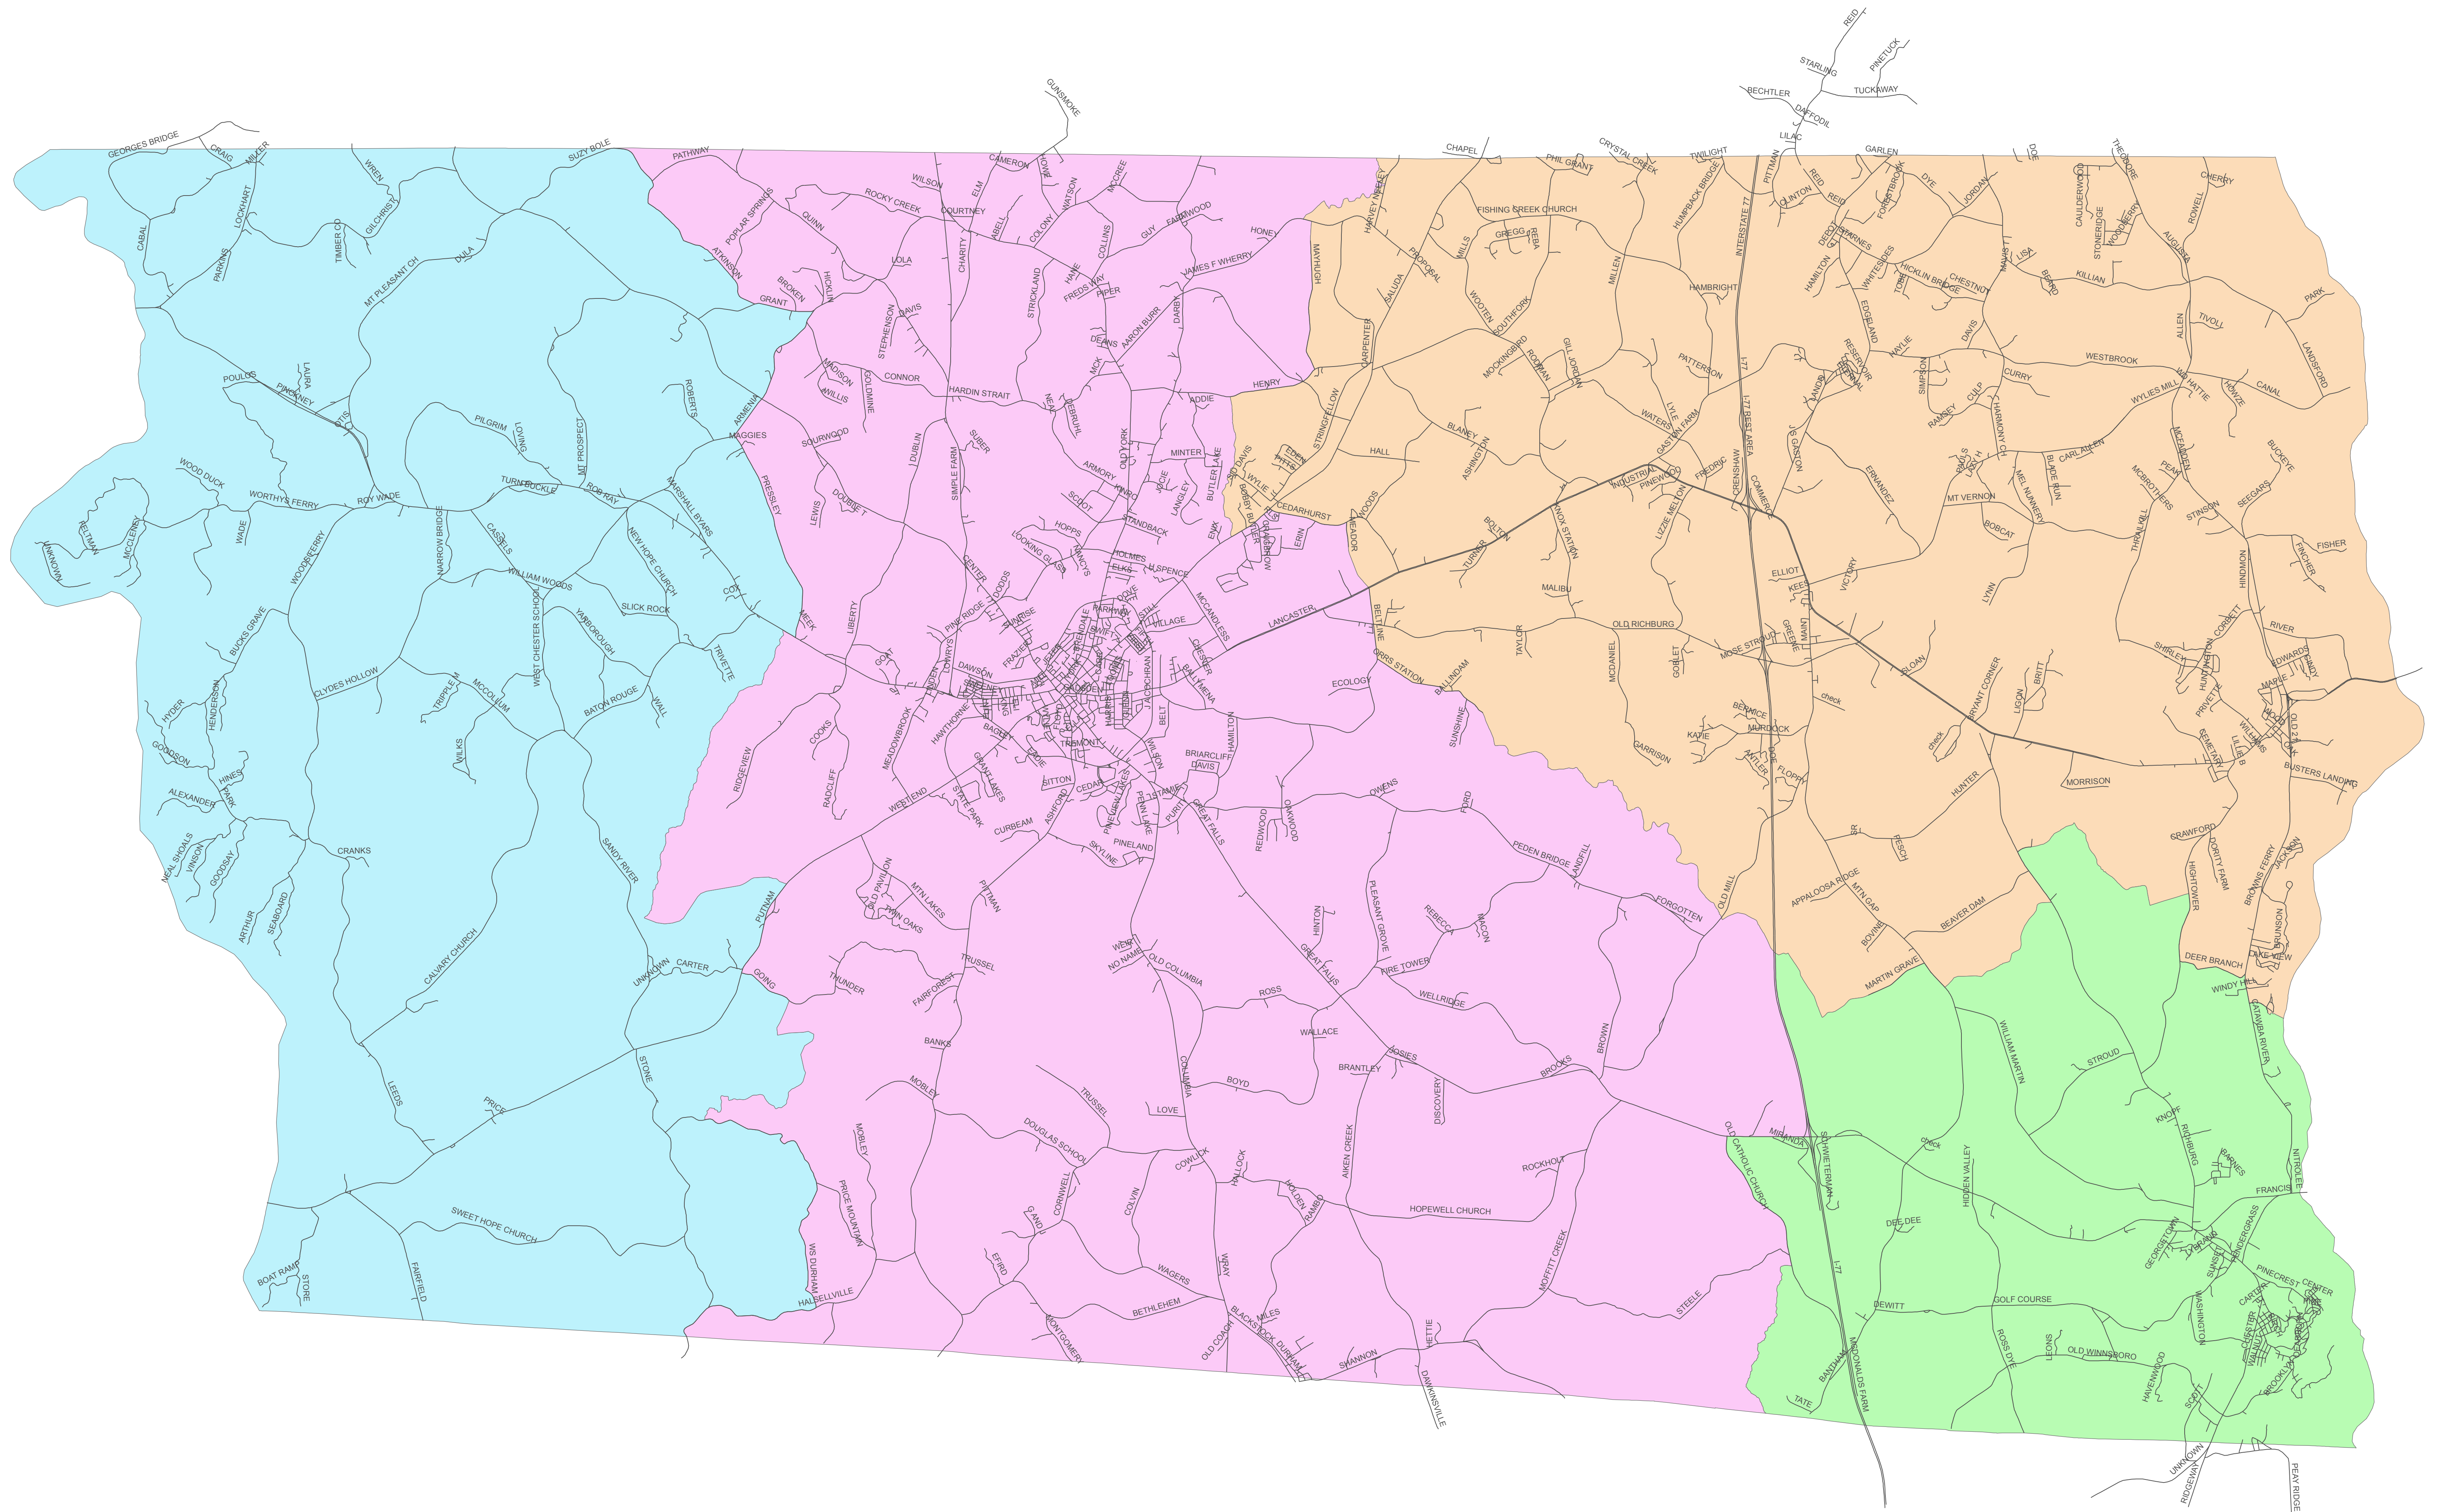

Magistrate Jury Areas - Chester County

Legend
Jury Area

- Baton Rouge
- Chester
- Fort Lawn
- Great Falls