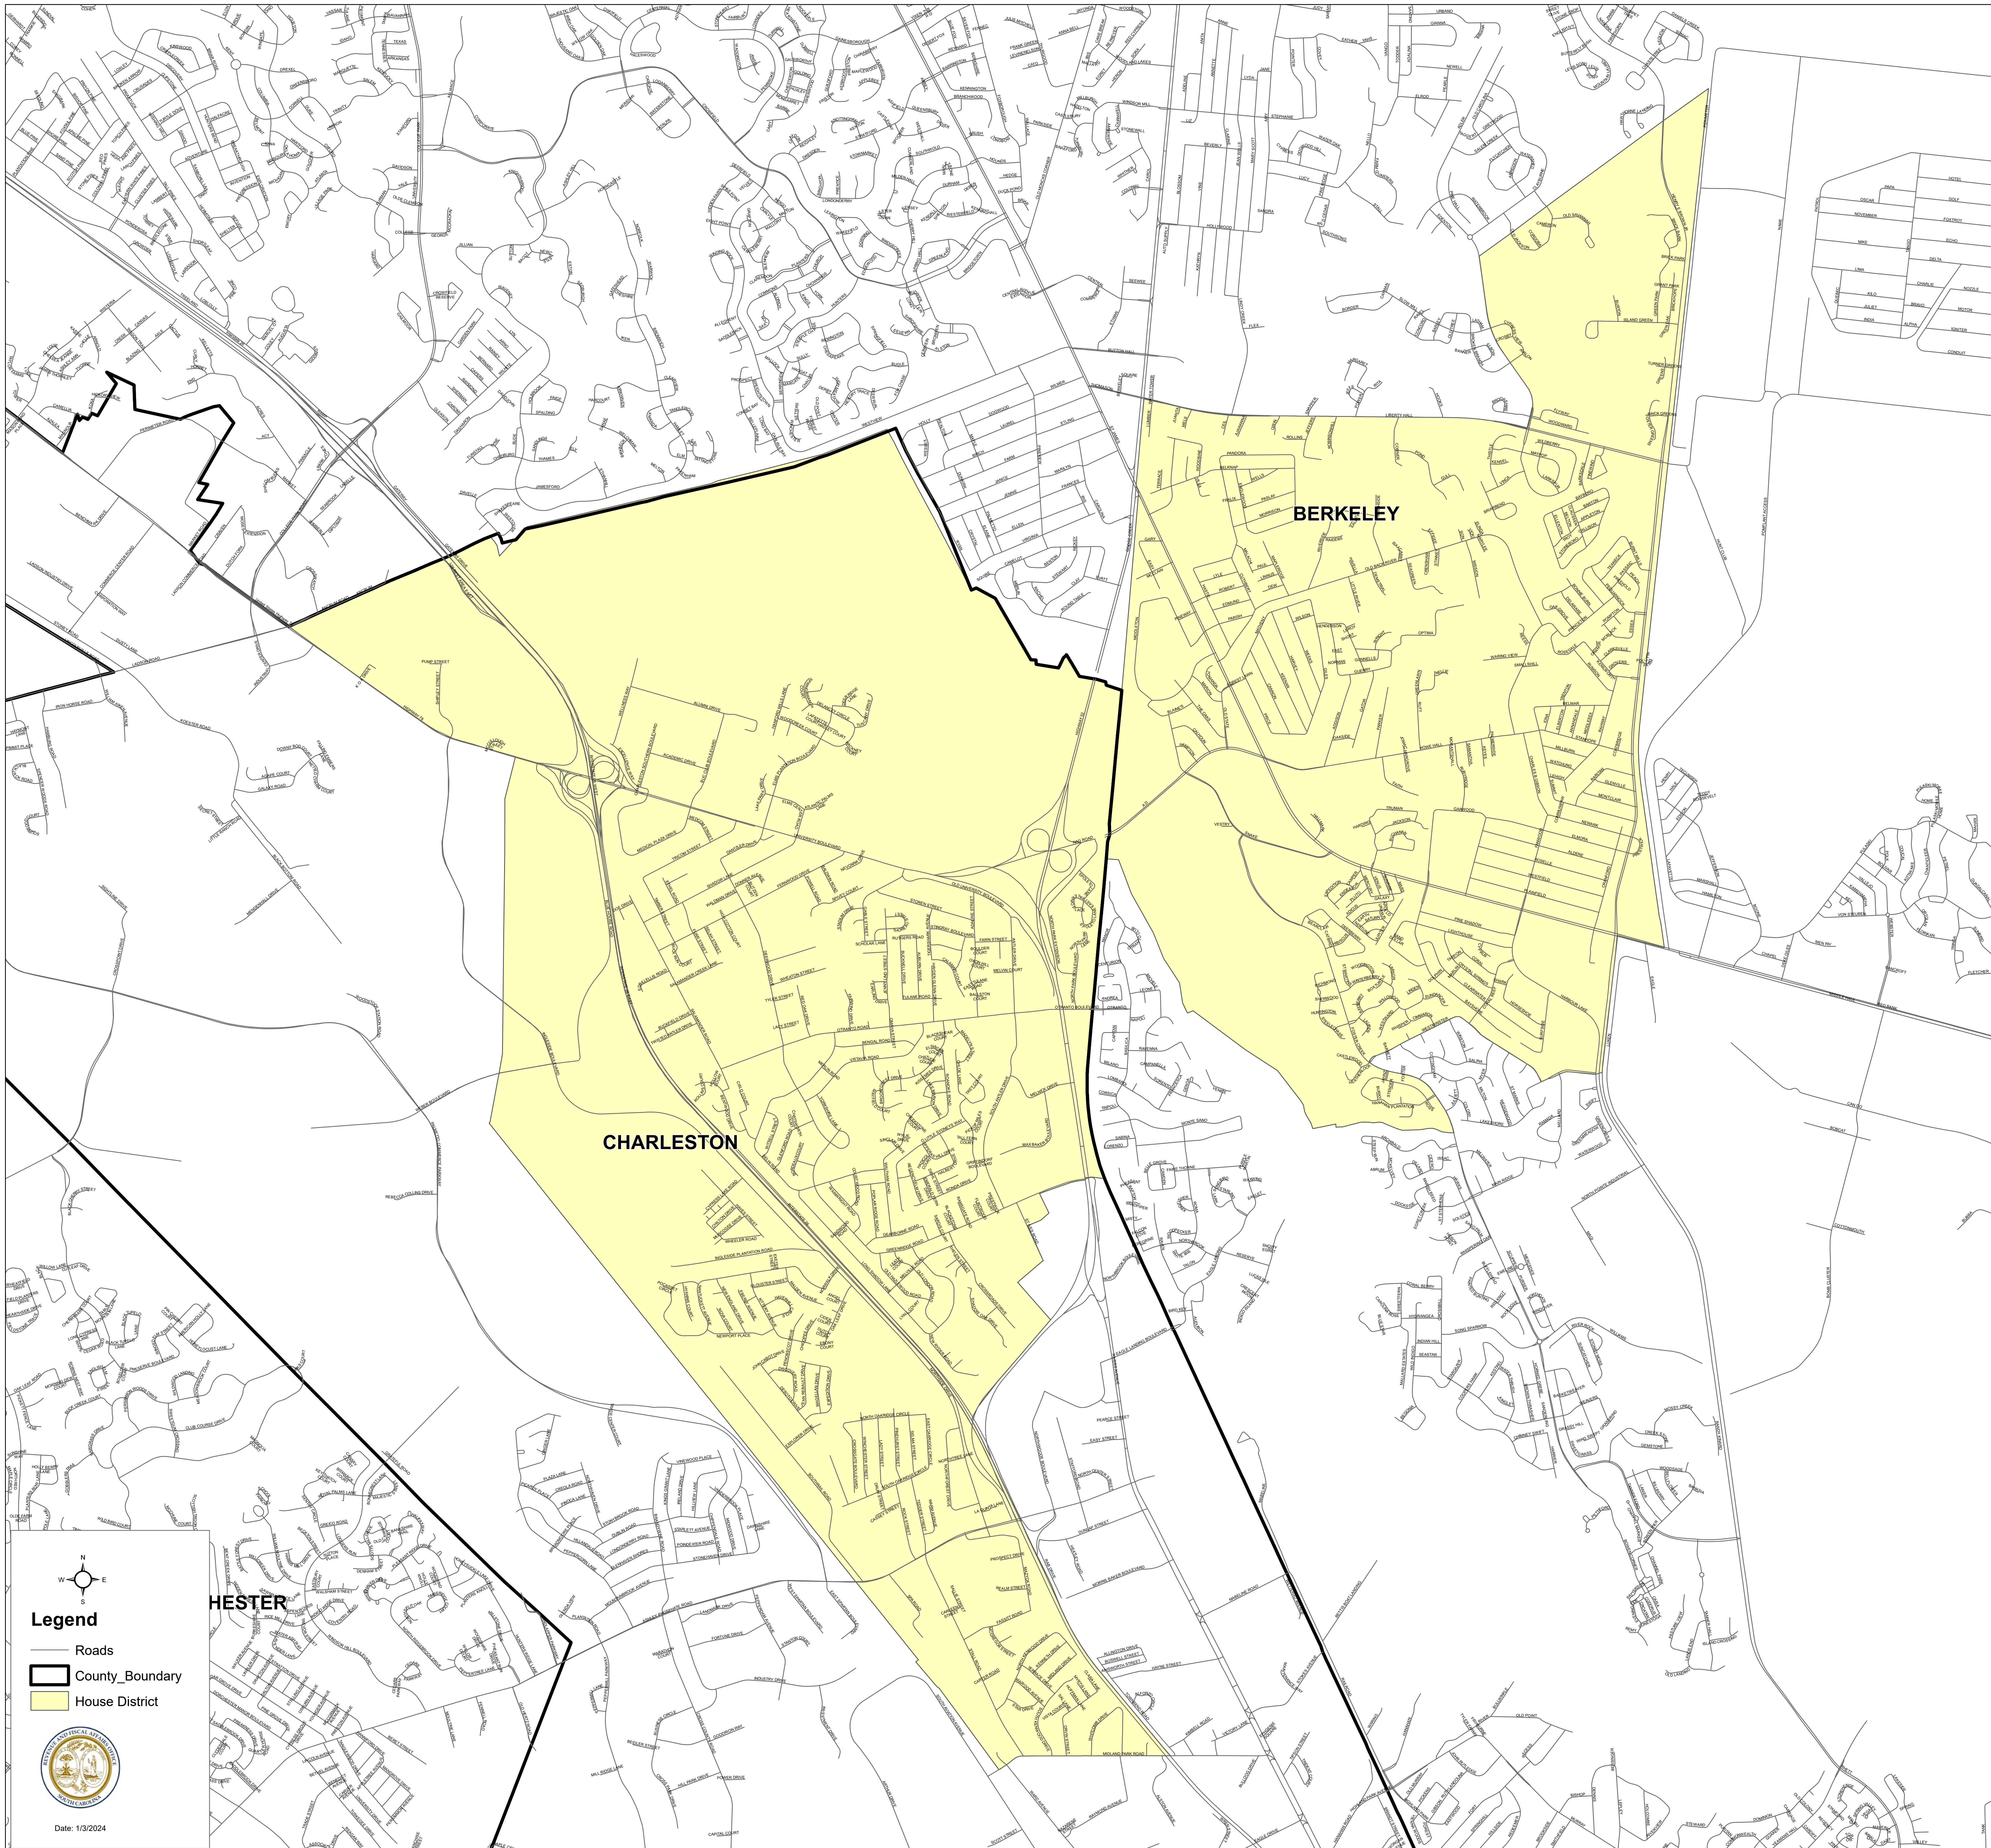

# South Carolina House District 15

S.1024

**Legend**

- Roads
- County\_Boundary
- House District

Date: 1/3/2024