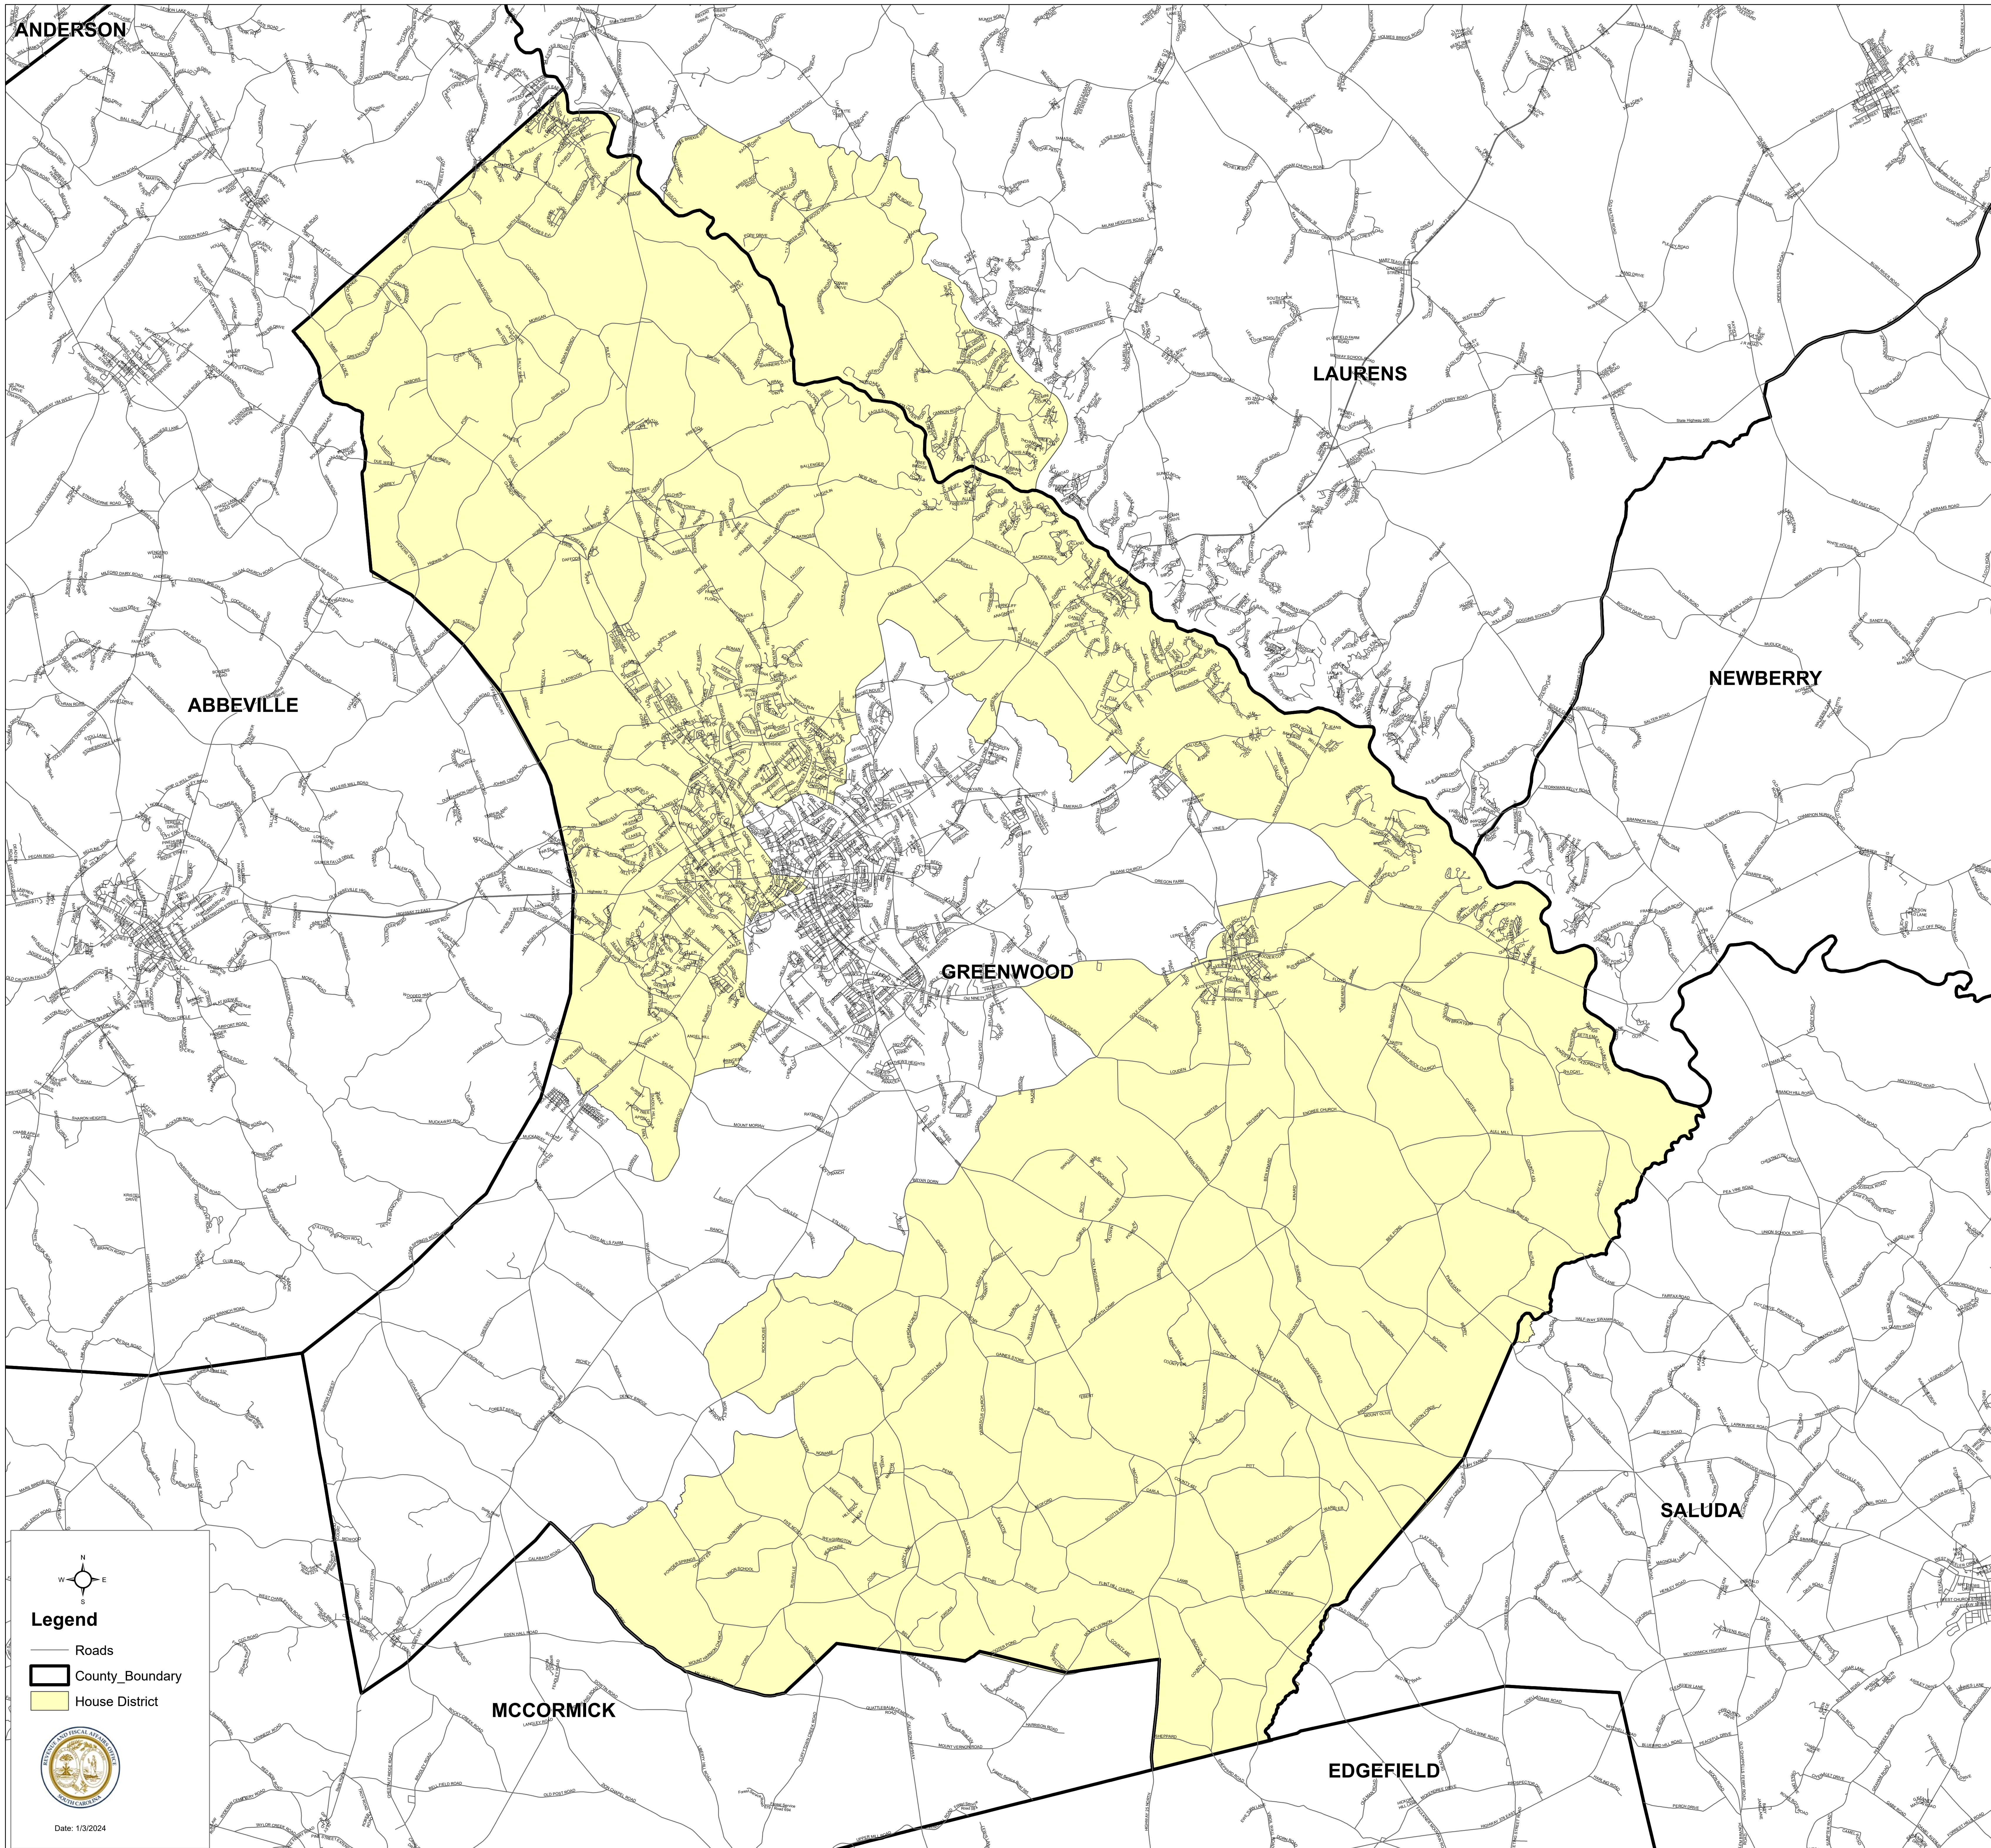

South Carolina House District 13

S.1024

Legend

- Roads
- County_Boundary
- House District

Date: 1/3/2024