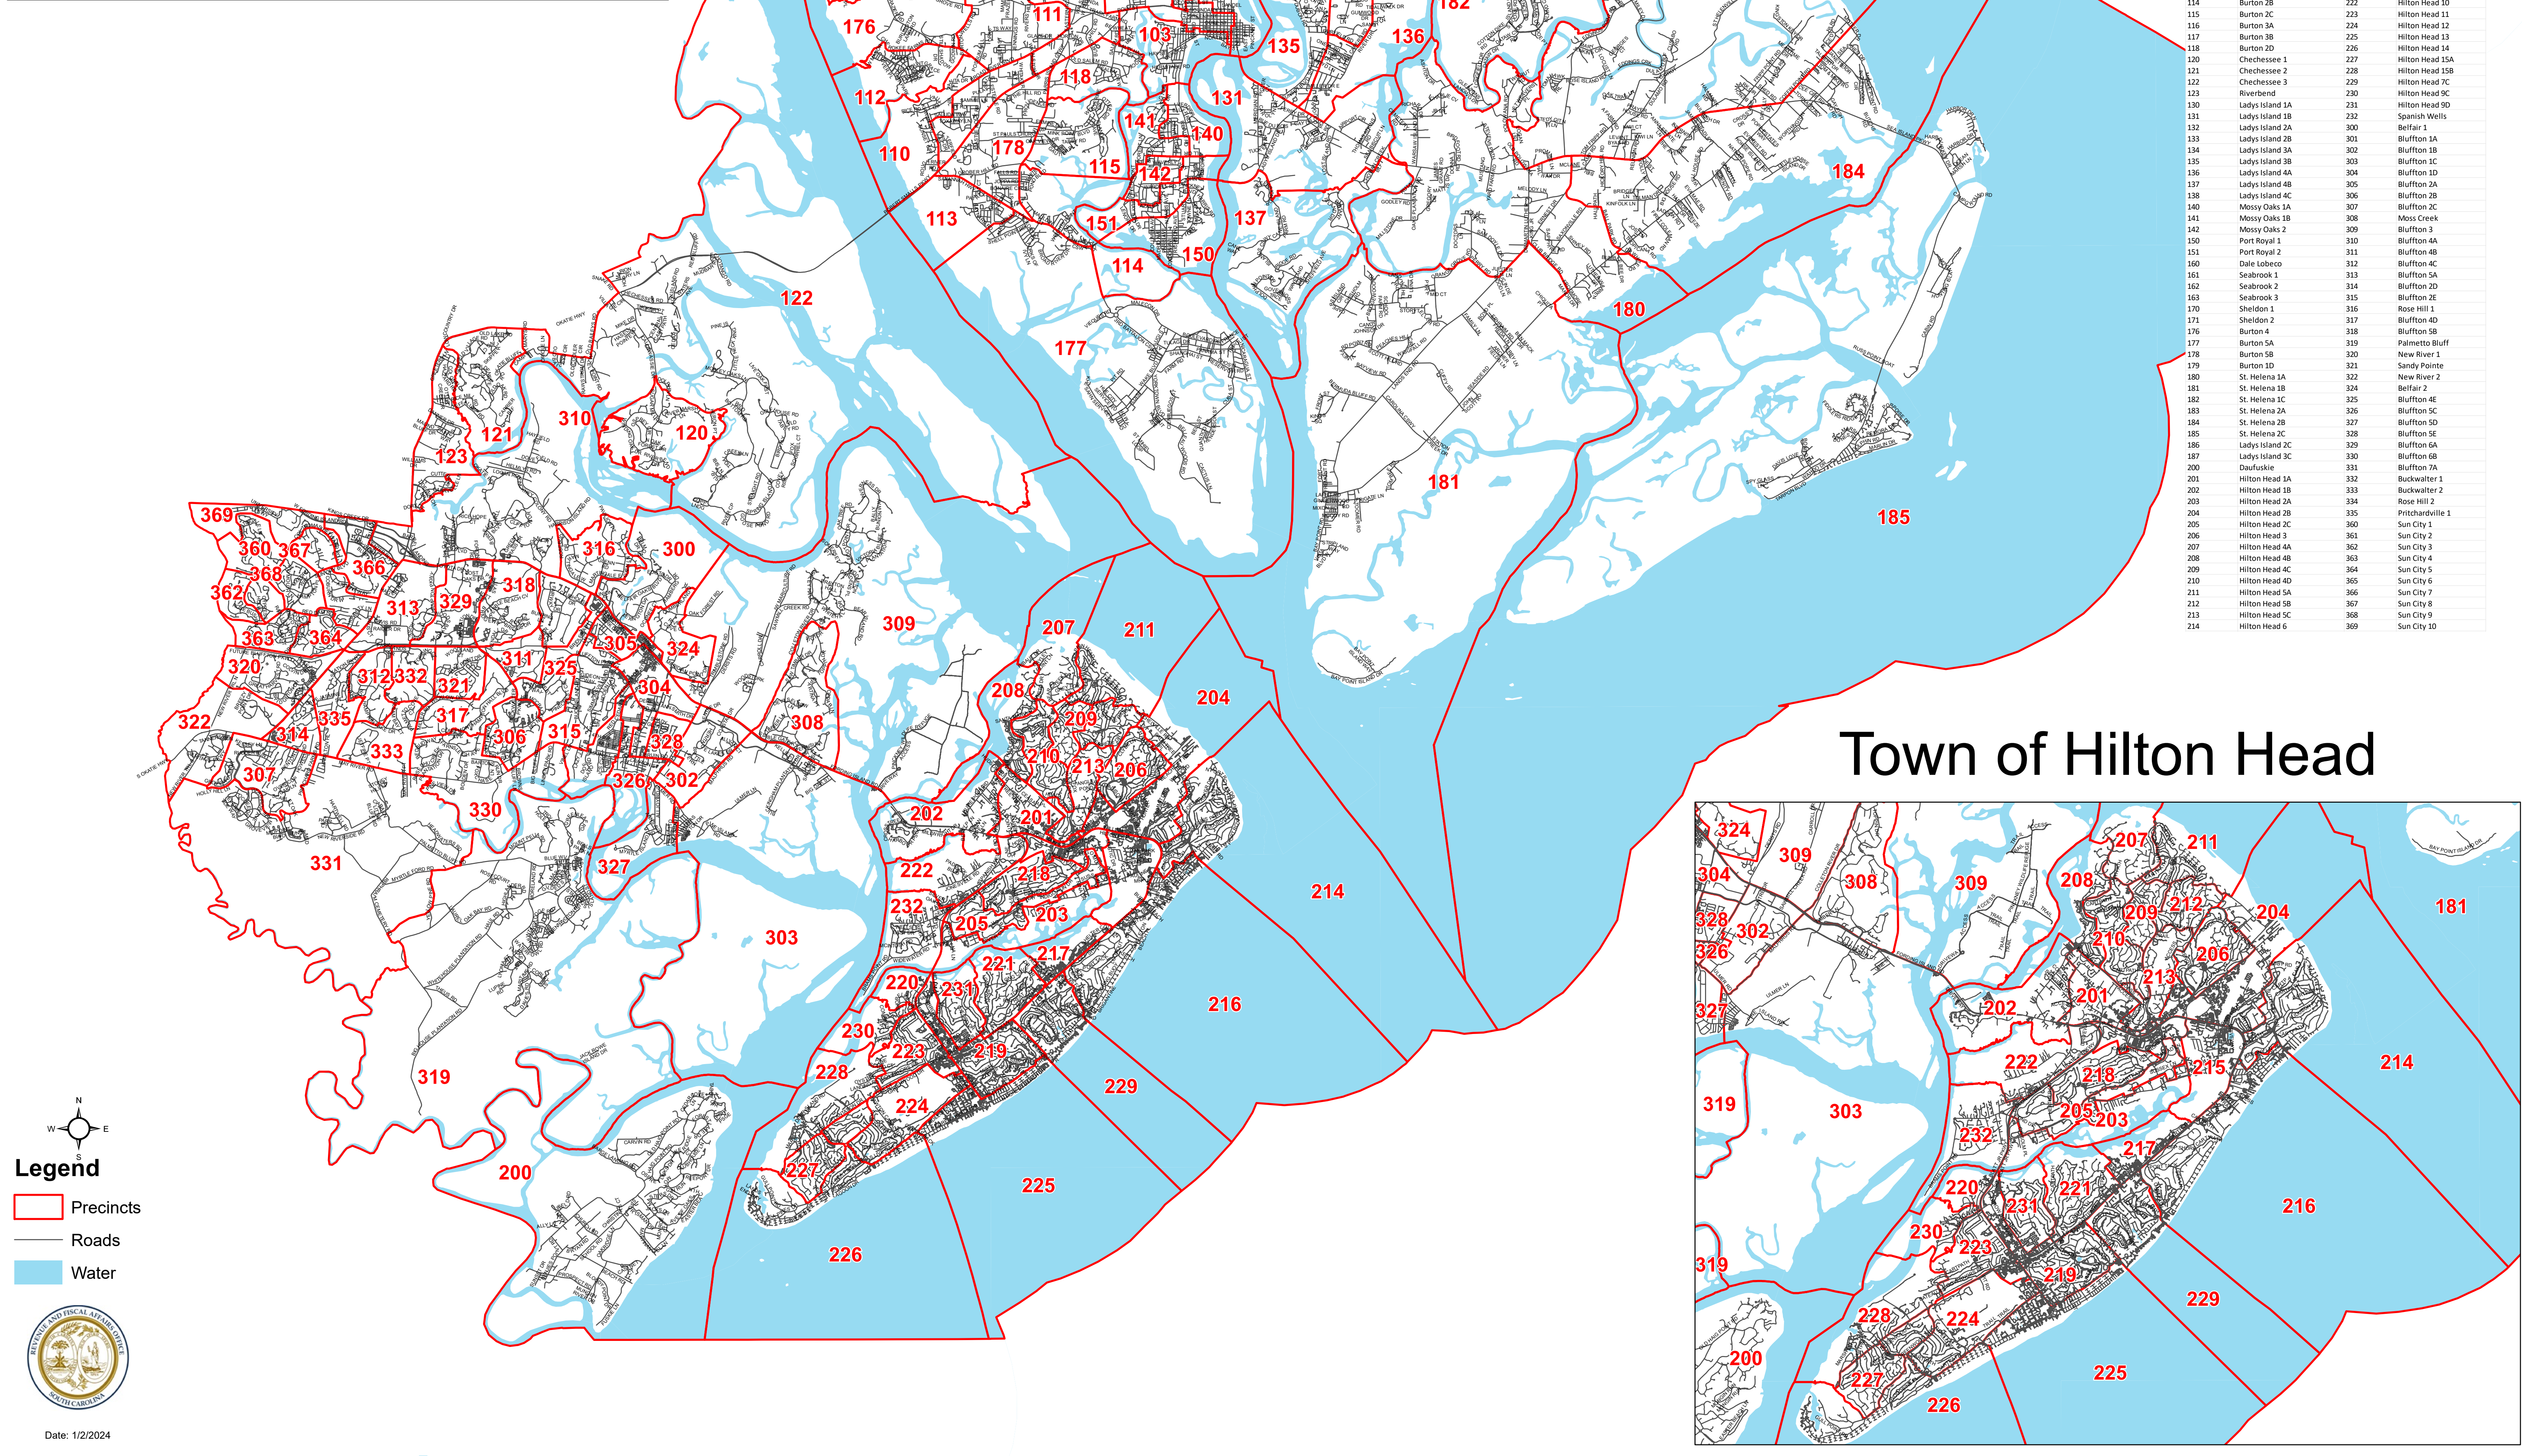

Beaufort County Precincts

P-13-23

City of Beaufort

Town of Bluffton

Town of Hilton Head

Precinct Code	Precinct Name	Precinct Code	Precinct Name
101	Beaufort 1	215	Hilton Head 2D
102	Beaufort 2	216	Hilton Head 7A
103	Beaufort 3	217	Hilton Head 7B
110	Burton 1A	218	Hilton Head 2E
111	Burton 1B	219	Hilton Head 8
112	Burton 1C	220	Hilton Head 9A
113	Burton 2A	221	Hilton Head 9B
114	Burton 2B	222	Hilton Head 1D
115	Burton 2C	223	Hilton Head 1E
116	Burton 3A	224	Hilton Head 12
117	Burton 3B	225	Hilton Head 13
118	Burton 2D	226	Hilton Head 14
120	Chechessee 1	227	Hilton Head 15A
121	Chechessee 2	228	Hilton Head 15B
122	Chechessee 3	229	Hilton Head 7C
123	Riverhead	230	Hilton Head 7D
130	Lady Island 1A	231	Hilton Head 9D
131	Lady Island 1B	232	Spanish Wells
132	Lady Island 2A	300	Bluffton 1
133	Lady Island 2B	301	Bluffton 1A
134	Lady Island 3A	302	Bluffton 1B
135	Lady Island 3B	303	Bluffton 1C
136	Lady Island 4A	304	Bluffton 1D
137	Lady Island 4B	305	Bluffton 2A
138	Lady Island 4C	306	Bluffton 2B
140	Mossy Oaks 1A	307	Bluffton 2C
141	Mossy Oaks 1B	308	Moss Creek
142	Mossy Oaks 2	309	Bluffton 3
150	Port Royal 1	310	Bluffton 4A
151	Port Royal 2	311	Bluffton 4B
160	Dale Lobeco	312	Bluffton 4C
161	Seabrook 1	313	Bluffton 4A
162	Seabrook 2	314	Bluffton 2D
163	Seabrook 3	315	Bluffton 2E
170	Sheldon 1	316	Rose Hill 1
171	Sheldon 2	317	Bluffton 4D
176	Burton 4	318	Bluffton 5B
177	Burton 5A	319	Palmetto Bluff
178	Burton 5B	320	New River 1
179	Burton 1D	321	Sandy Pointe
180	St. Helena 1A	322	New River 2
181	St. Helena 1B	324	Beffair 2
182	St. Helena 1C	325	Bluffton 4E
183	St. Helena 2A	326	Bluffton 5C
184	St. Helena 2B	327	Bluffton 5D
185	St. Helena 2C	328	Bluffton 5E
186	Lady Island 2C	329	Bluffton 6A
187	Lady Island 3C	330	Bluffton 6B
200	Daufuskie	331	Bluffton 7A
201	Hilton Head 1A	332	Buckwilder 1
202	Hilton Head 1B	333	Buckwilder 2
203	Hilton Head 2A	334	Rose Hill 2
204	Hilton Head 2B	335	Pritchardville 1
205	Hilton Head 2C	360	Sun City 1
206	Hilton Head 3	361	Sun City 2
207	Hilton Head 4A	362	Sun City 3
208	Hilton Head 4B	363	Sun City 4
209	Hilton Head 4C	364	Sun City 5
210	Hilton Head 4D	365	Sun City 6
211	Hilton Head 5A	366	Sun City 7
212	Hilton Head 5B	367	Sun City 8
213	Hilton Head 5C	368	Sun City 9
214	Hilton Head 6	369	Sun City 10

Legend

- Precincts
- Roads
- Water

Date: 1/2/2024