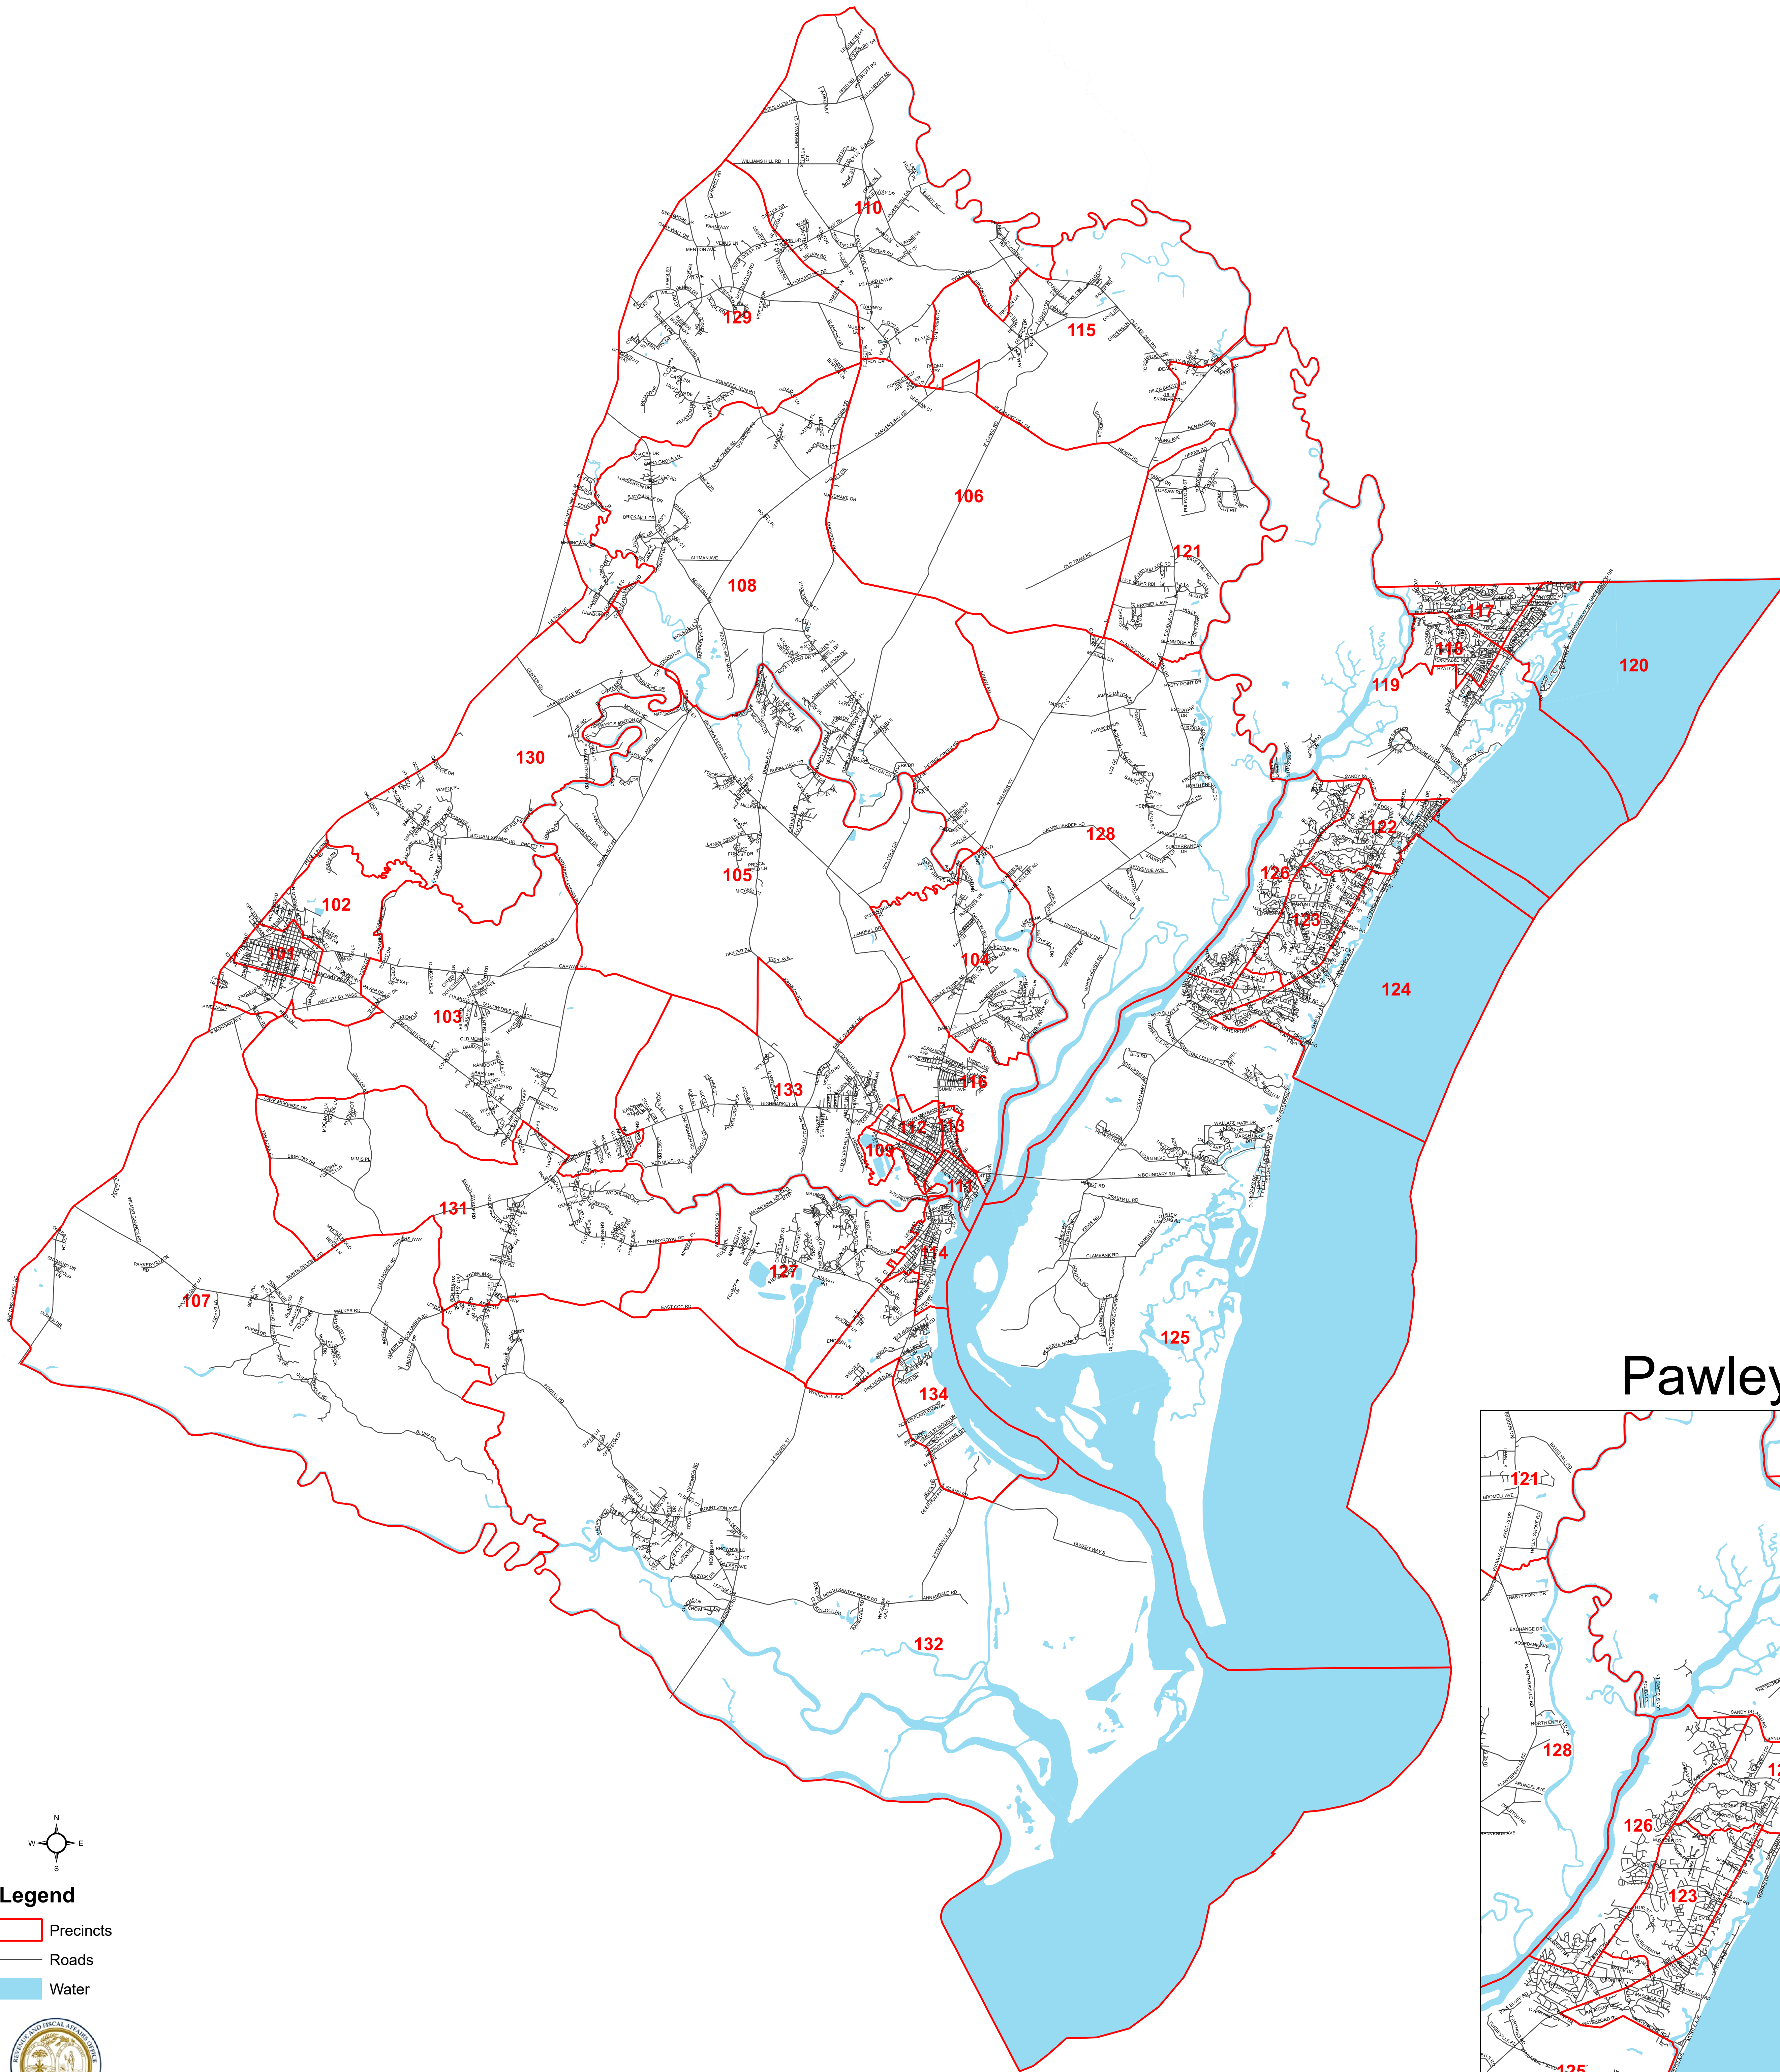

# Georgetown County Precincts

P-43-17

Precinct Code	Precinct Name
101	ANDREWS
102	ANDREWS OUTSIDE
103	BETHEL
104	BLACK RIVER
105	BROWN'S FERRY
106	CARVER'S BAY
107	LAMBERT TOWN
108	CHOPPEE
109	DREAM KEEPERS
110	FOLLY GROVE
111	GEORGETOWN NO. 1
112	GEORGETOWN NO. 3
113	GEORGETOWN NO. 4
114	GEORGETOWN NO. 5
115	PEE DEE
116	KENSINGTON
117	MURRELL'S INLET NO. 1
118	MURRELL'S INLET NO. 2
119	MURRELL'S INLET NO. 3
120	MURRELL'S INLET NO. 4
121	MYERSVILLE
122	PAWLEY'S ISLAND NO. 1
123	PAWLEY'S ISLAND NO. 2
124	PAWLEY'S ISLAND NO. 3
125	PAWLEY'S ISLAND NO. 4
126	PAWLEY'S ISLAND NO. 5
127	PENNY ROYAL
128	PLANTERSVILLE
129	PLEASANT HILL
130	POTATO BED FERRY
131	SAMPIT
132	SANTEE
133	SPRING GULLY
134	WINYAH BAY

## Pawleys Island Area

- Legend**
- Precincts
  - Roads
  - Water