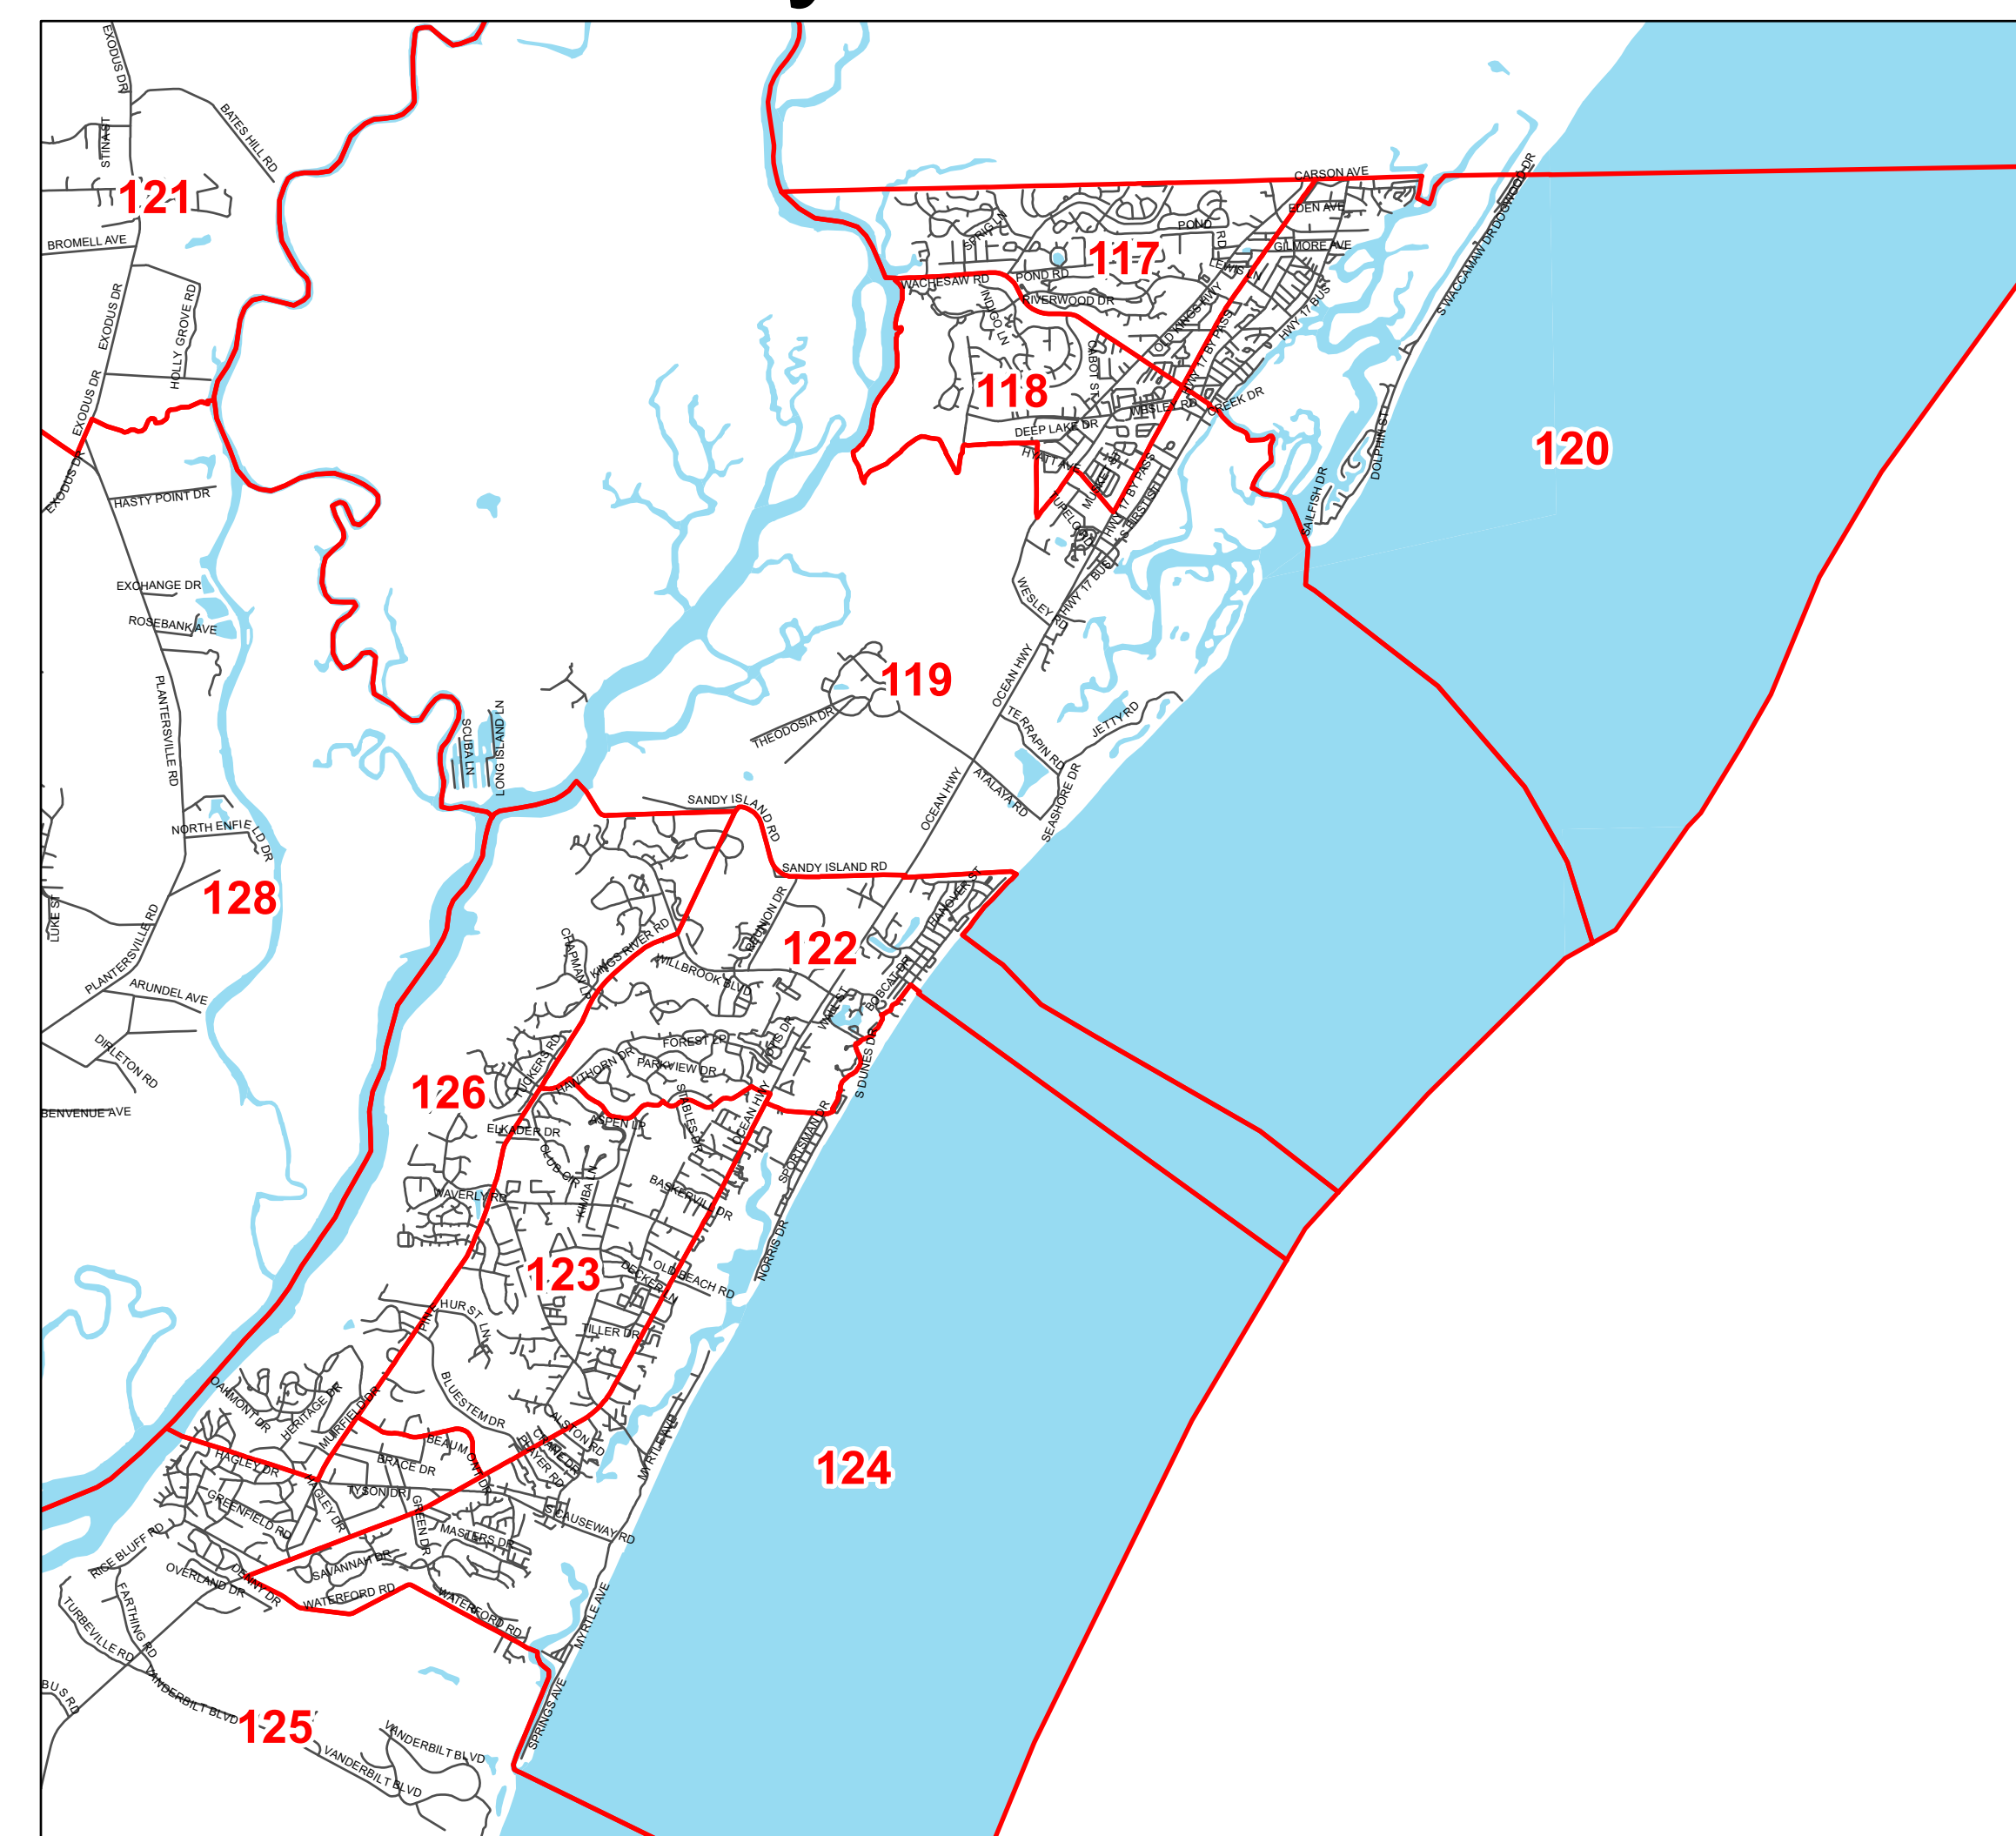

# Georgetown County Precincts

P-43-17

Precinct Code	Precinct Name
101	ANDREWS
102	ANDREWS OUTSIDE
103	BETHEL
104	BLACK RIVER
105	BROWN'S FERRY
106	CARVER'S BAY
107	LAMBERT TOWN
108	CHOPPEE
109	DREAM KEEPERS
110	FOLLY GROVE
111	GEORGETOWN NO. 1
112	GEORGETOWN NO. 3
113	GEORGETOWN NO. 4
114	GEORGETOWN NO. 5
115	PEE DEE
116	KENSINGTON
117	MURRELL'S INLET NO. 1
118	MURRELL'S INLET NO. 2
119	MURRELL'S INLET NO. 3
120	MURRELL'S INLET NO. 4
121	MYERSVILLE
122	PAWLEY'S ISLAND NO. 1
123	PAWLEY'S ISLAND NO. 2
124	PAWLEY'S ISLAND NO. 3
125	PAWLEY'S ISLAND NO. 4
126	PAWLEY'S ISLAND NO. 5
127	PENNY ROYAL
128	PLANTERSVILLE
129	PLEASANT HILL
130	POTATO BED FERRY
131	SAMPIT
132	SANTEE
133	SPRING GULLY
134	WINYAH BAY

## Pawleys Island Area

- Legend**
- Precincts
  - Roads
  - Water