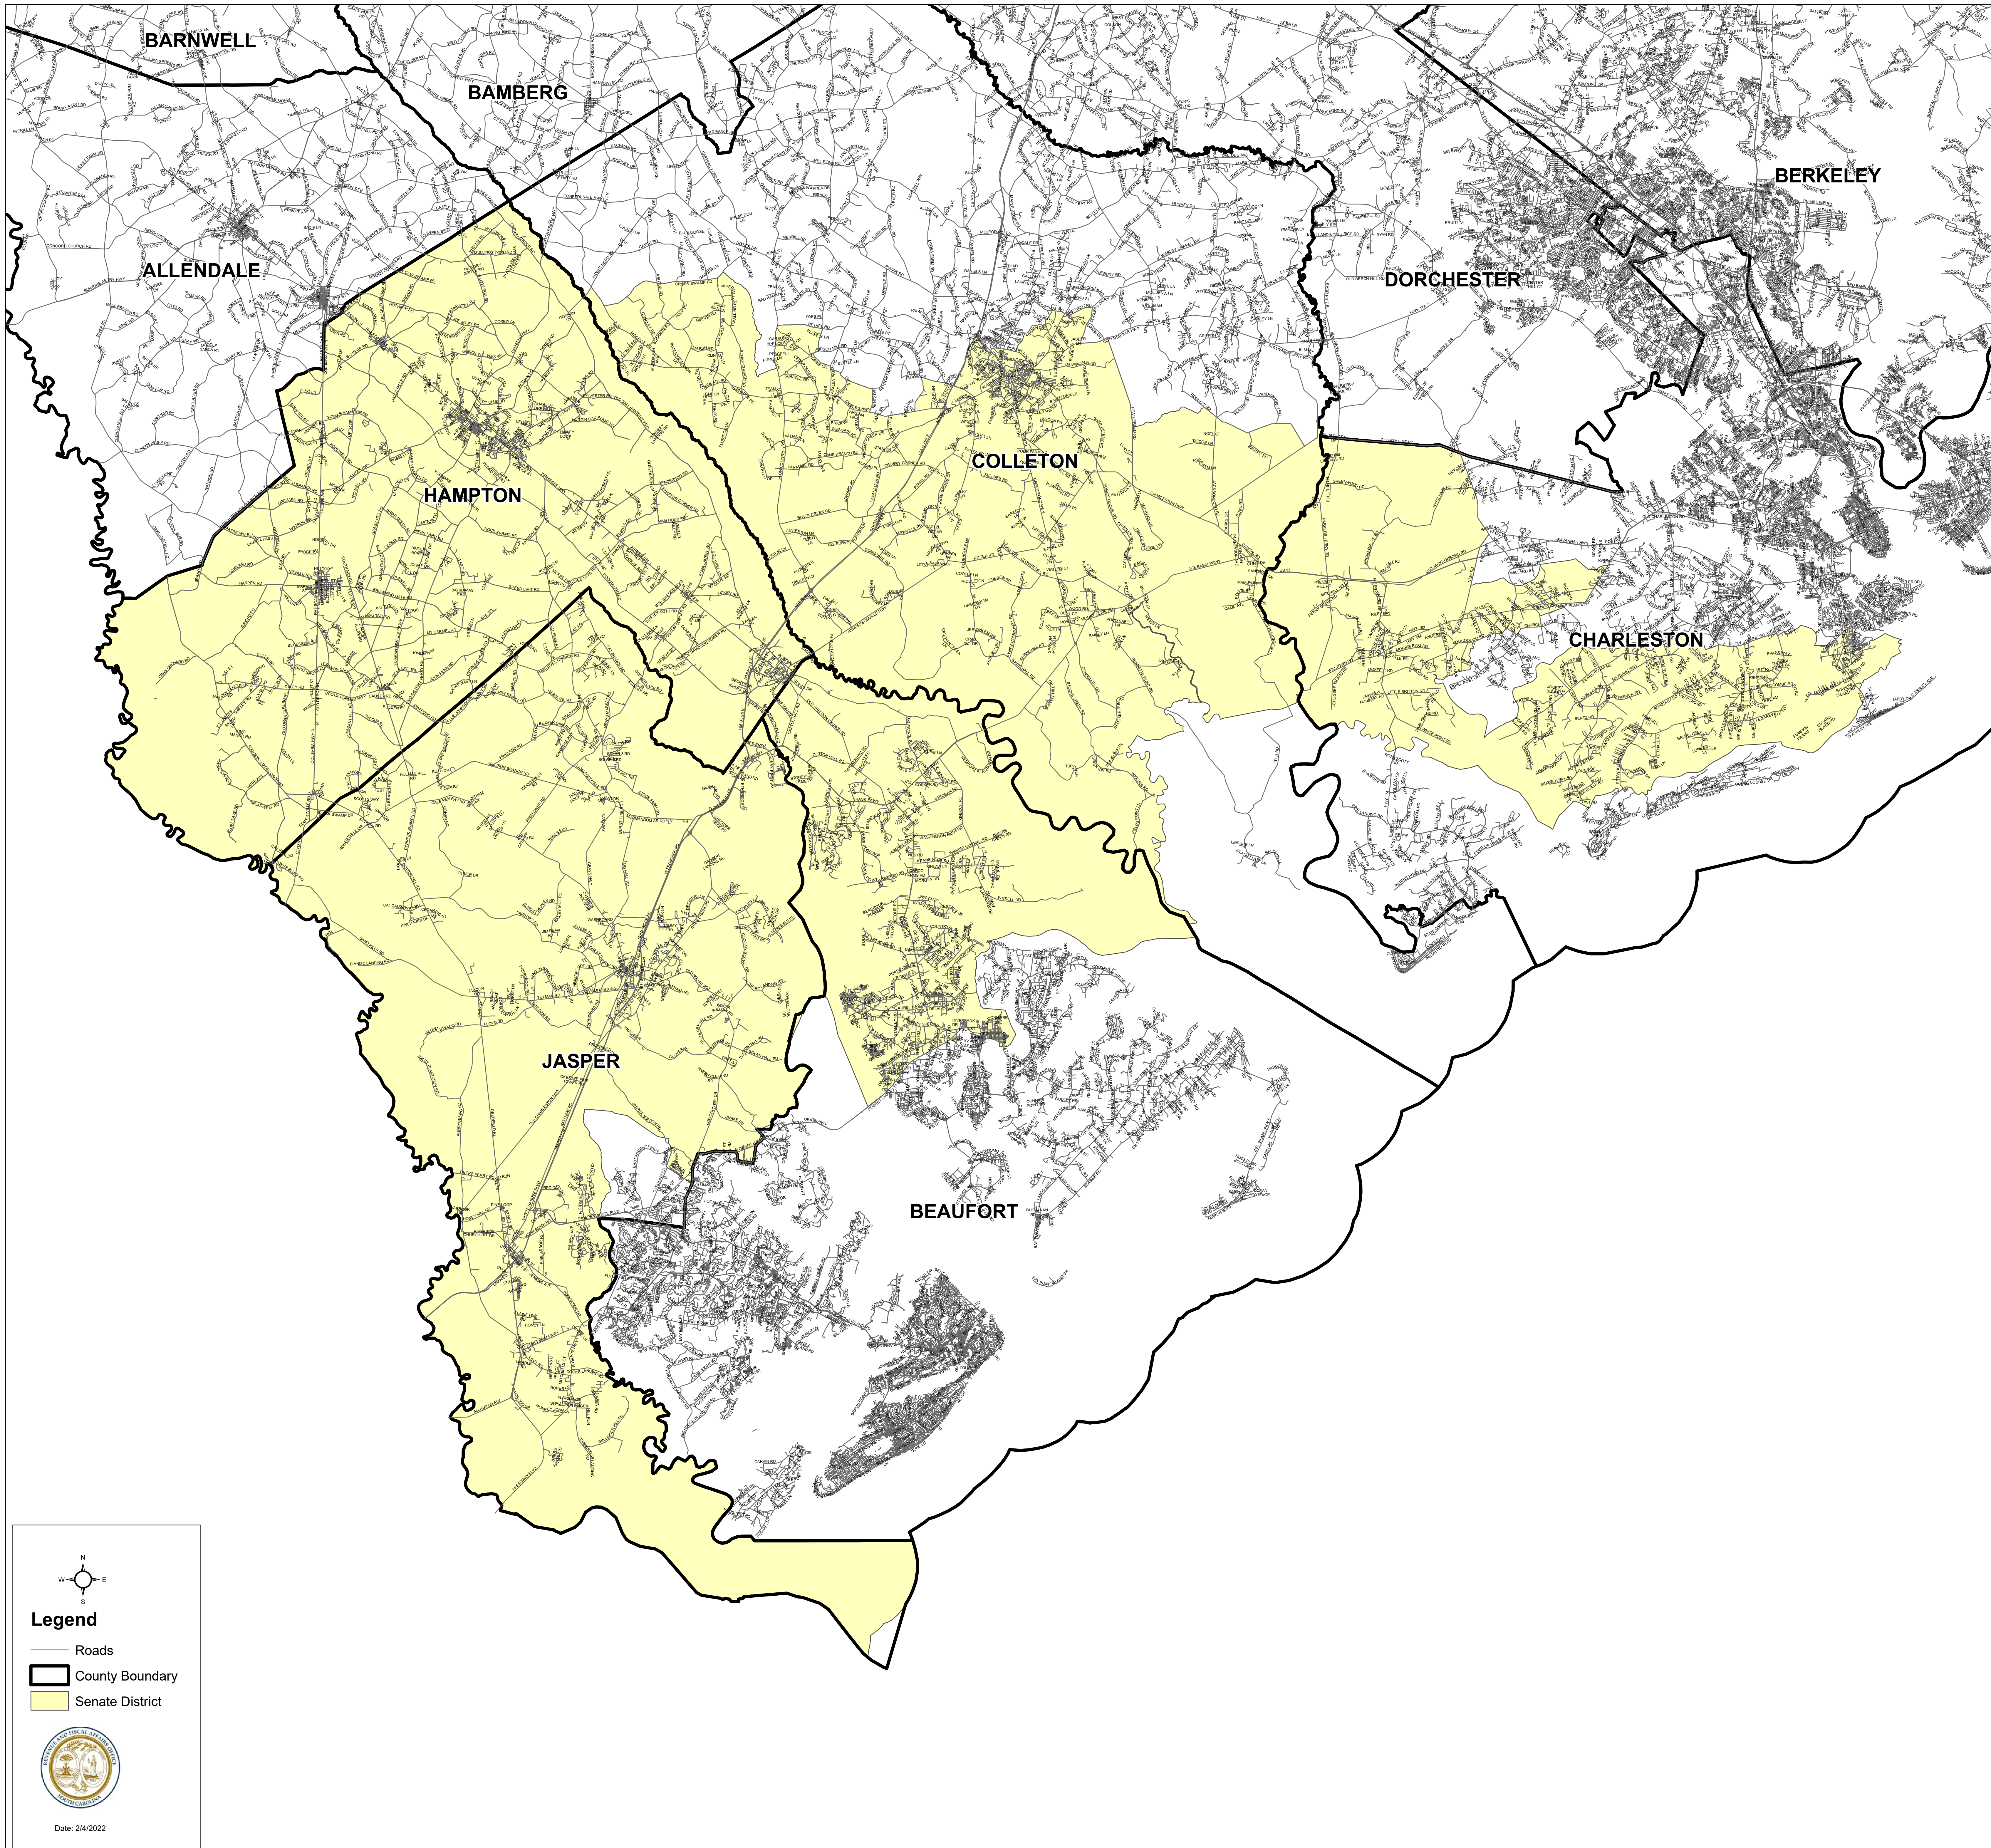

# South Carolina Senate District 45

H.4493

**Legend**

- Roads
- ▭ County Boundary
- ▭ Senate District