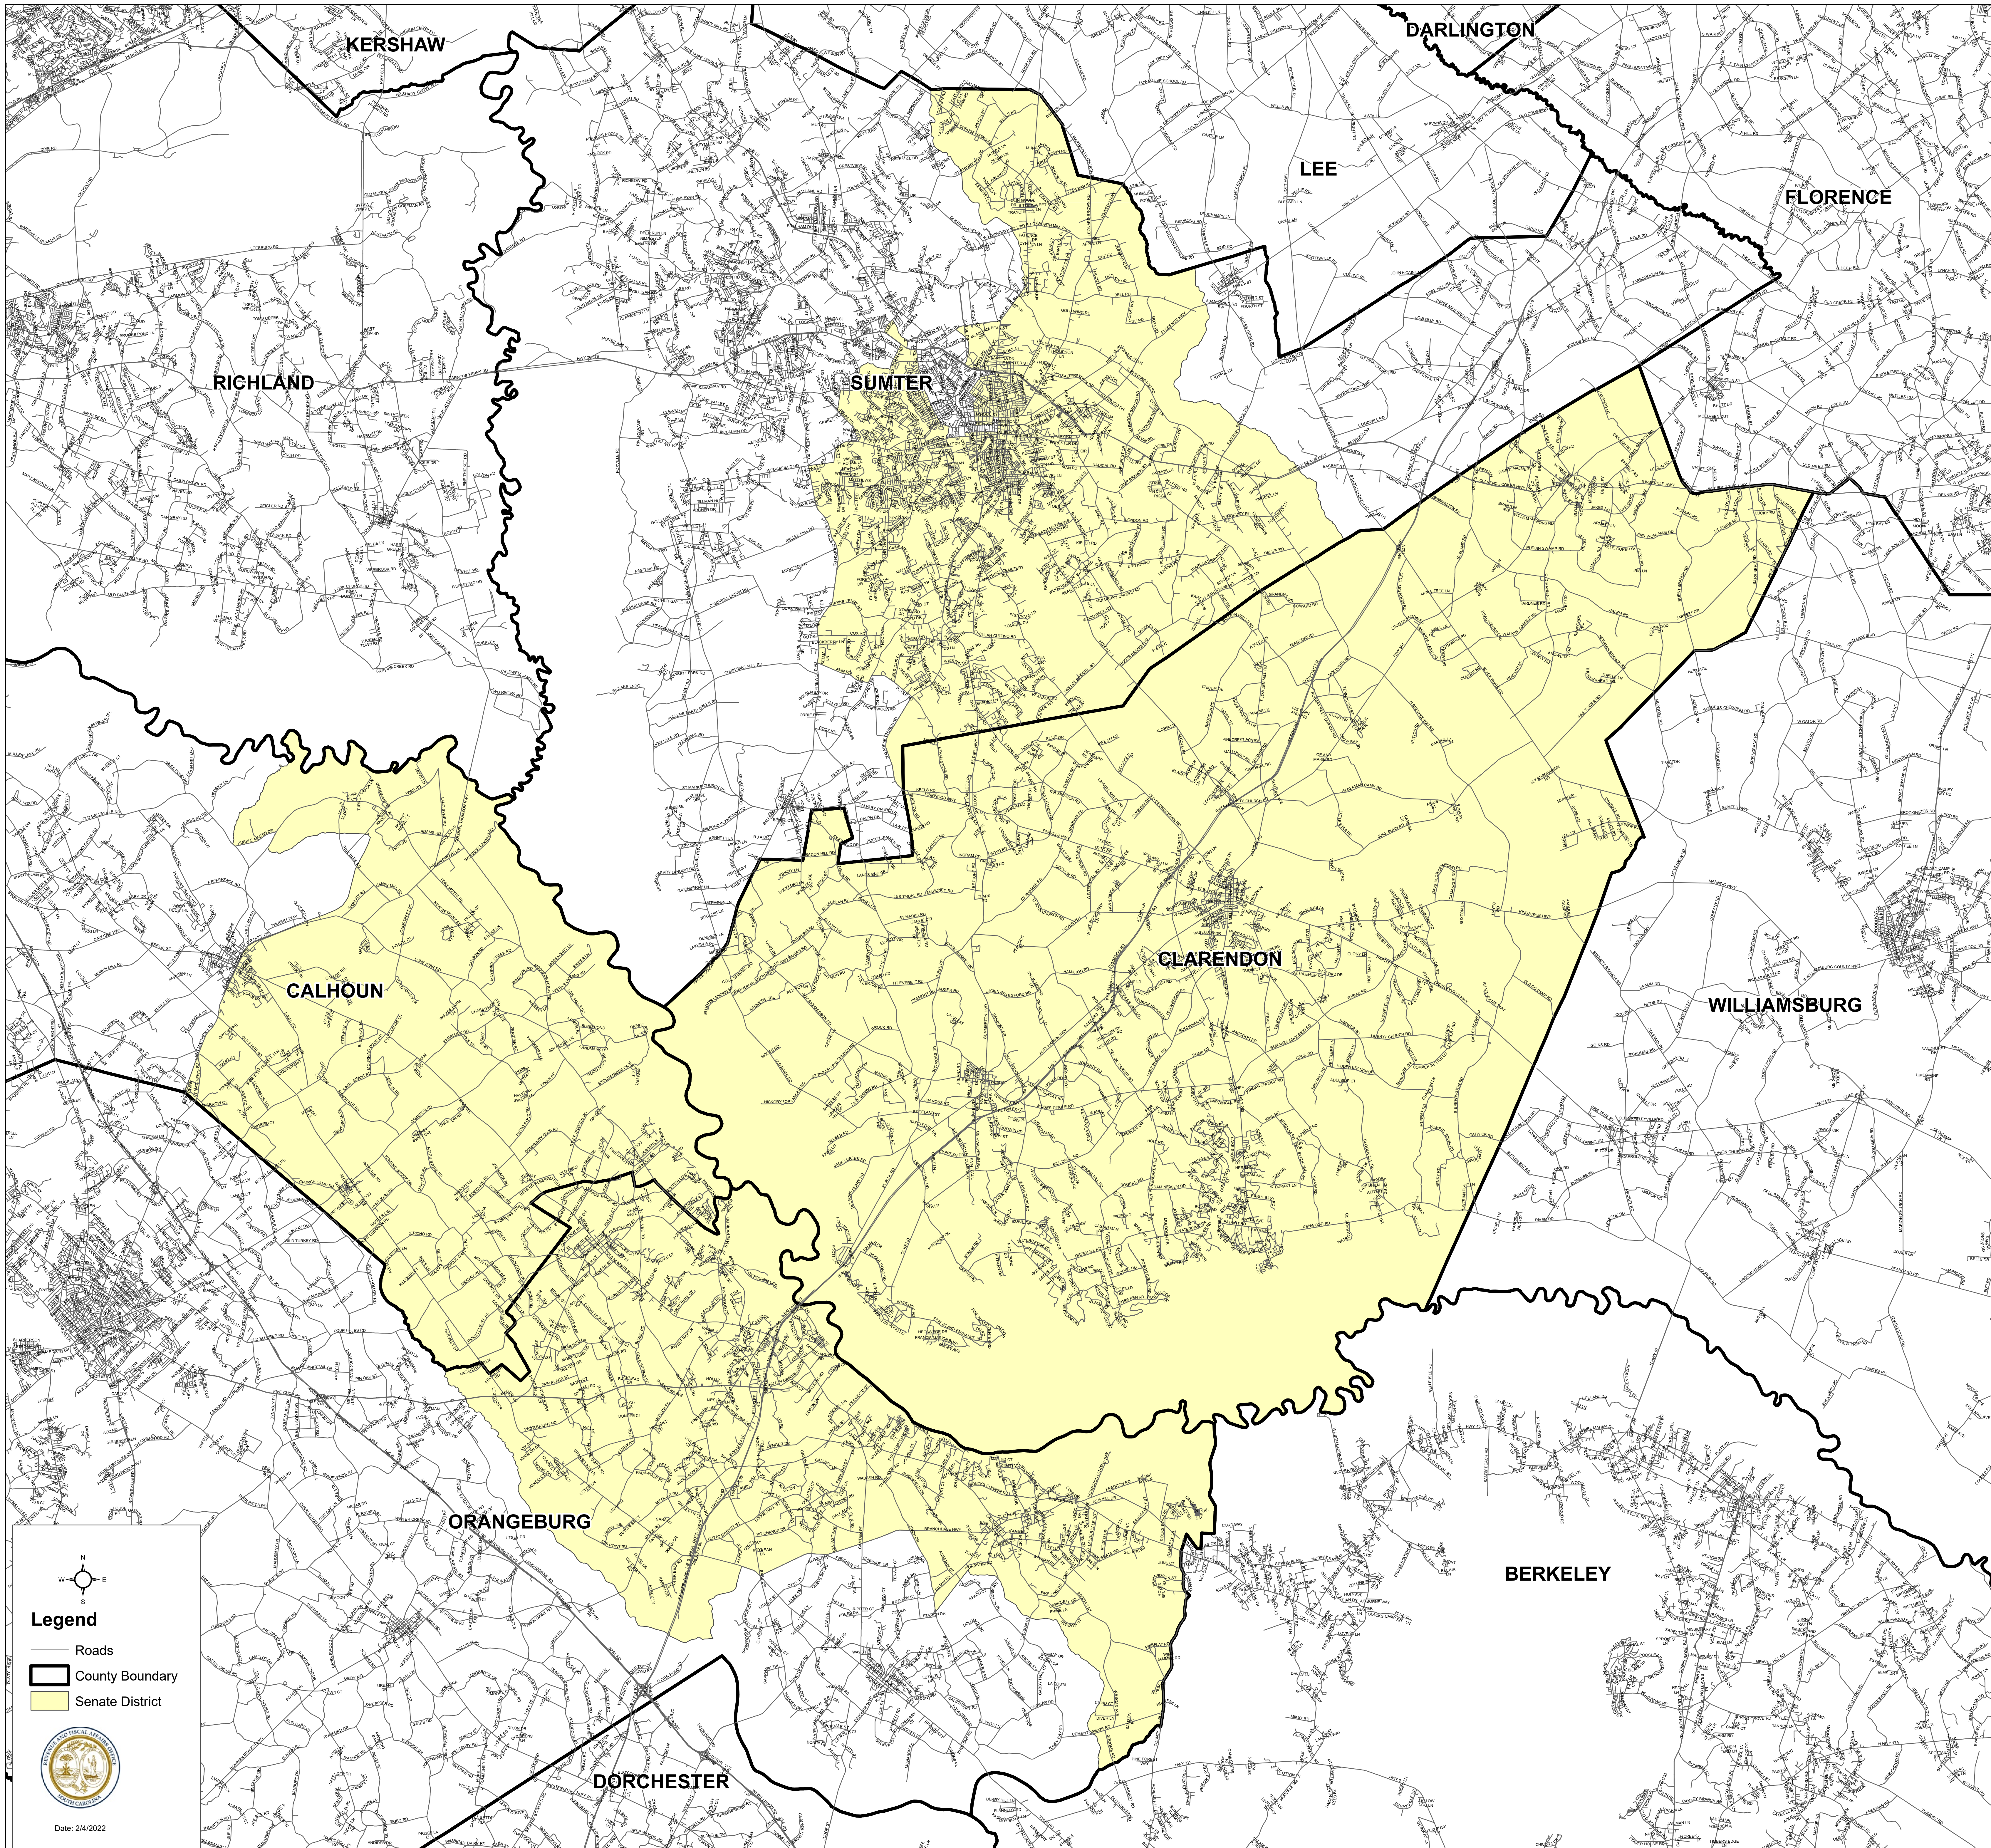

South Carolina Senate District 36

H.4493

Legend

- Roads
- County Boundary
- Senate District

Date: 2/4/2022