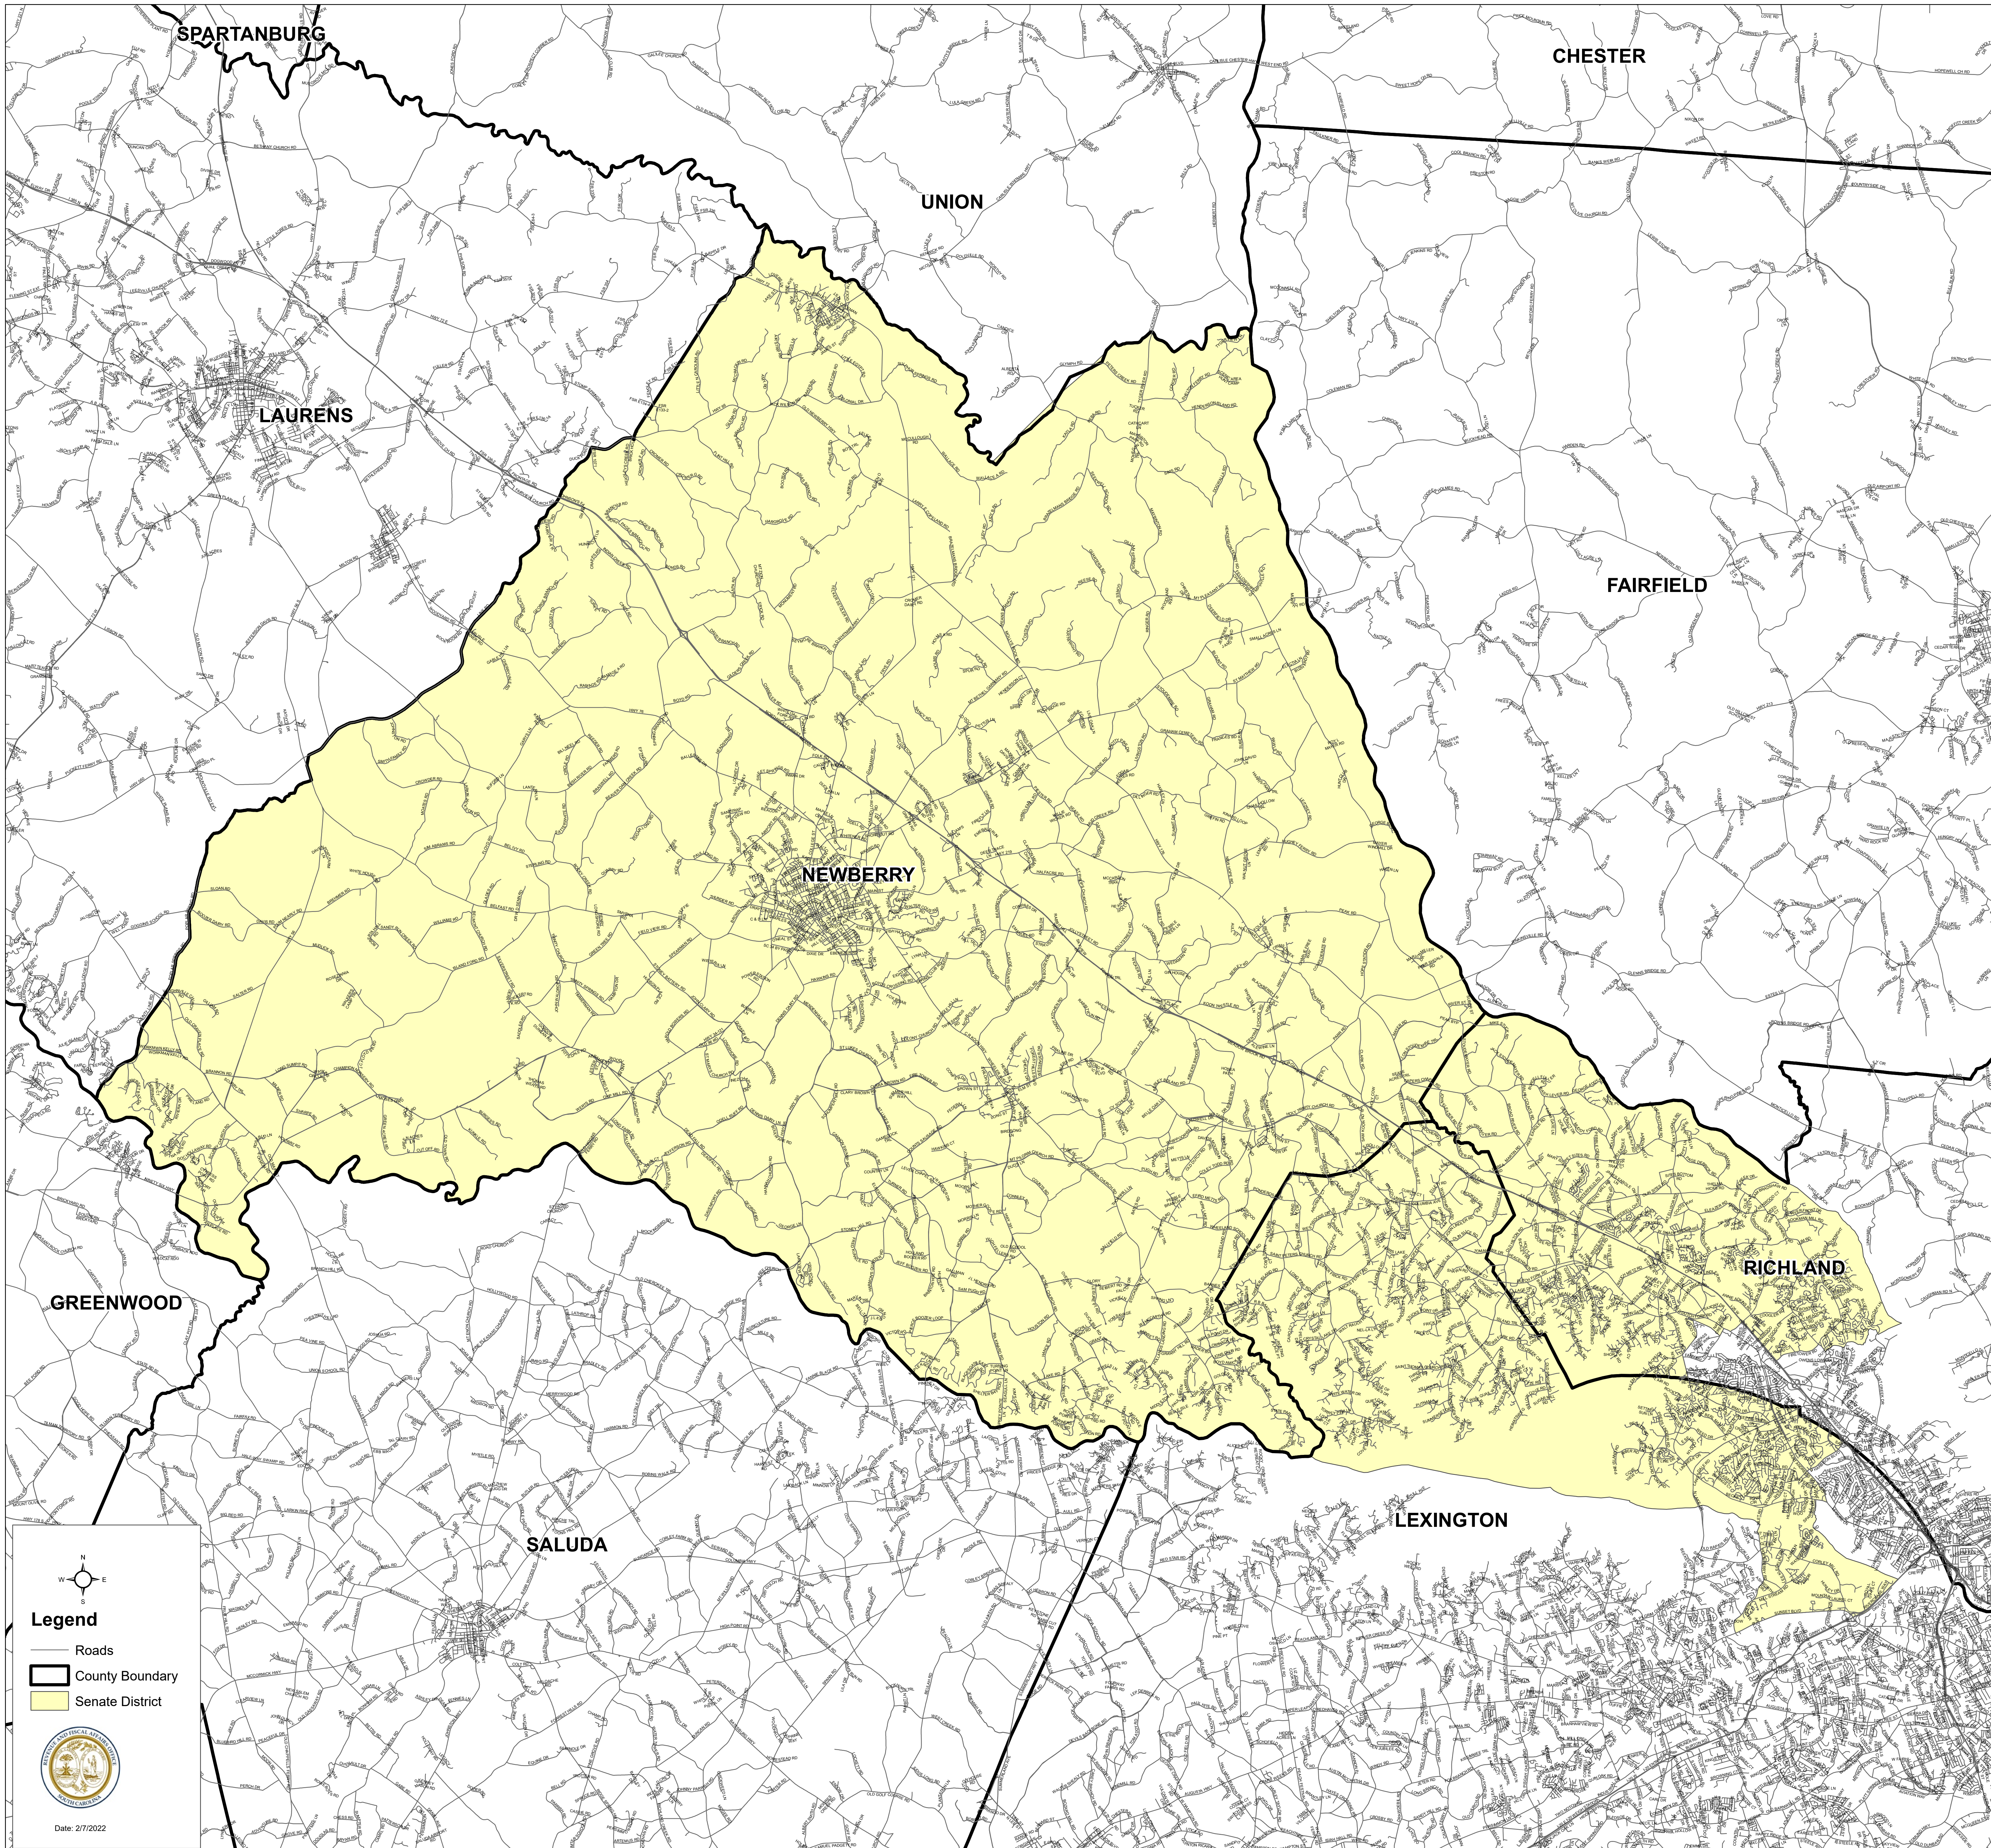

# South Carolina Senate District 18

H.4493

**Legend**

- Roads
- County Boundary
- Senate District

Date: 2/7/2022