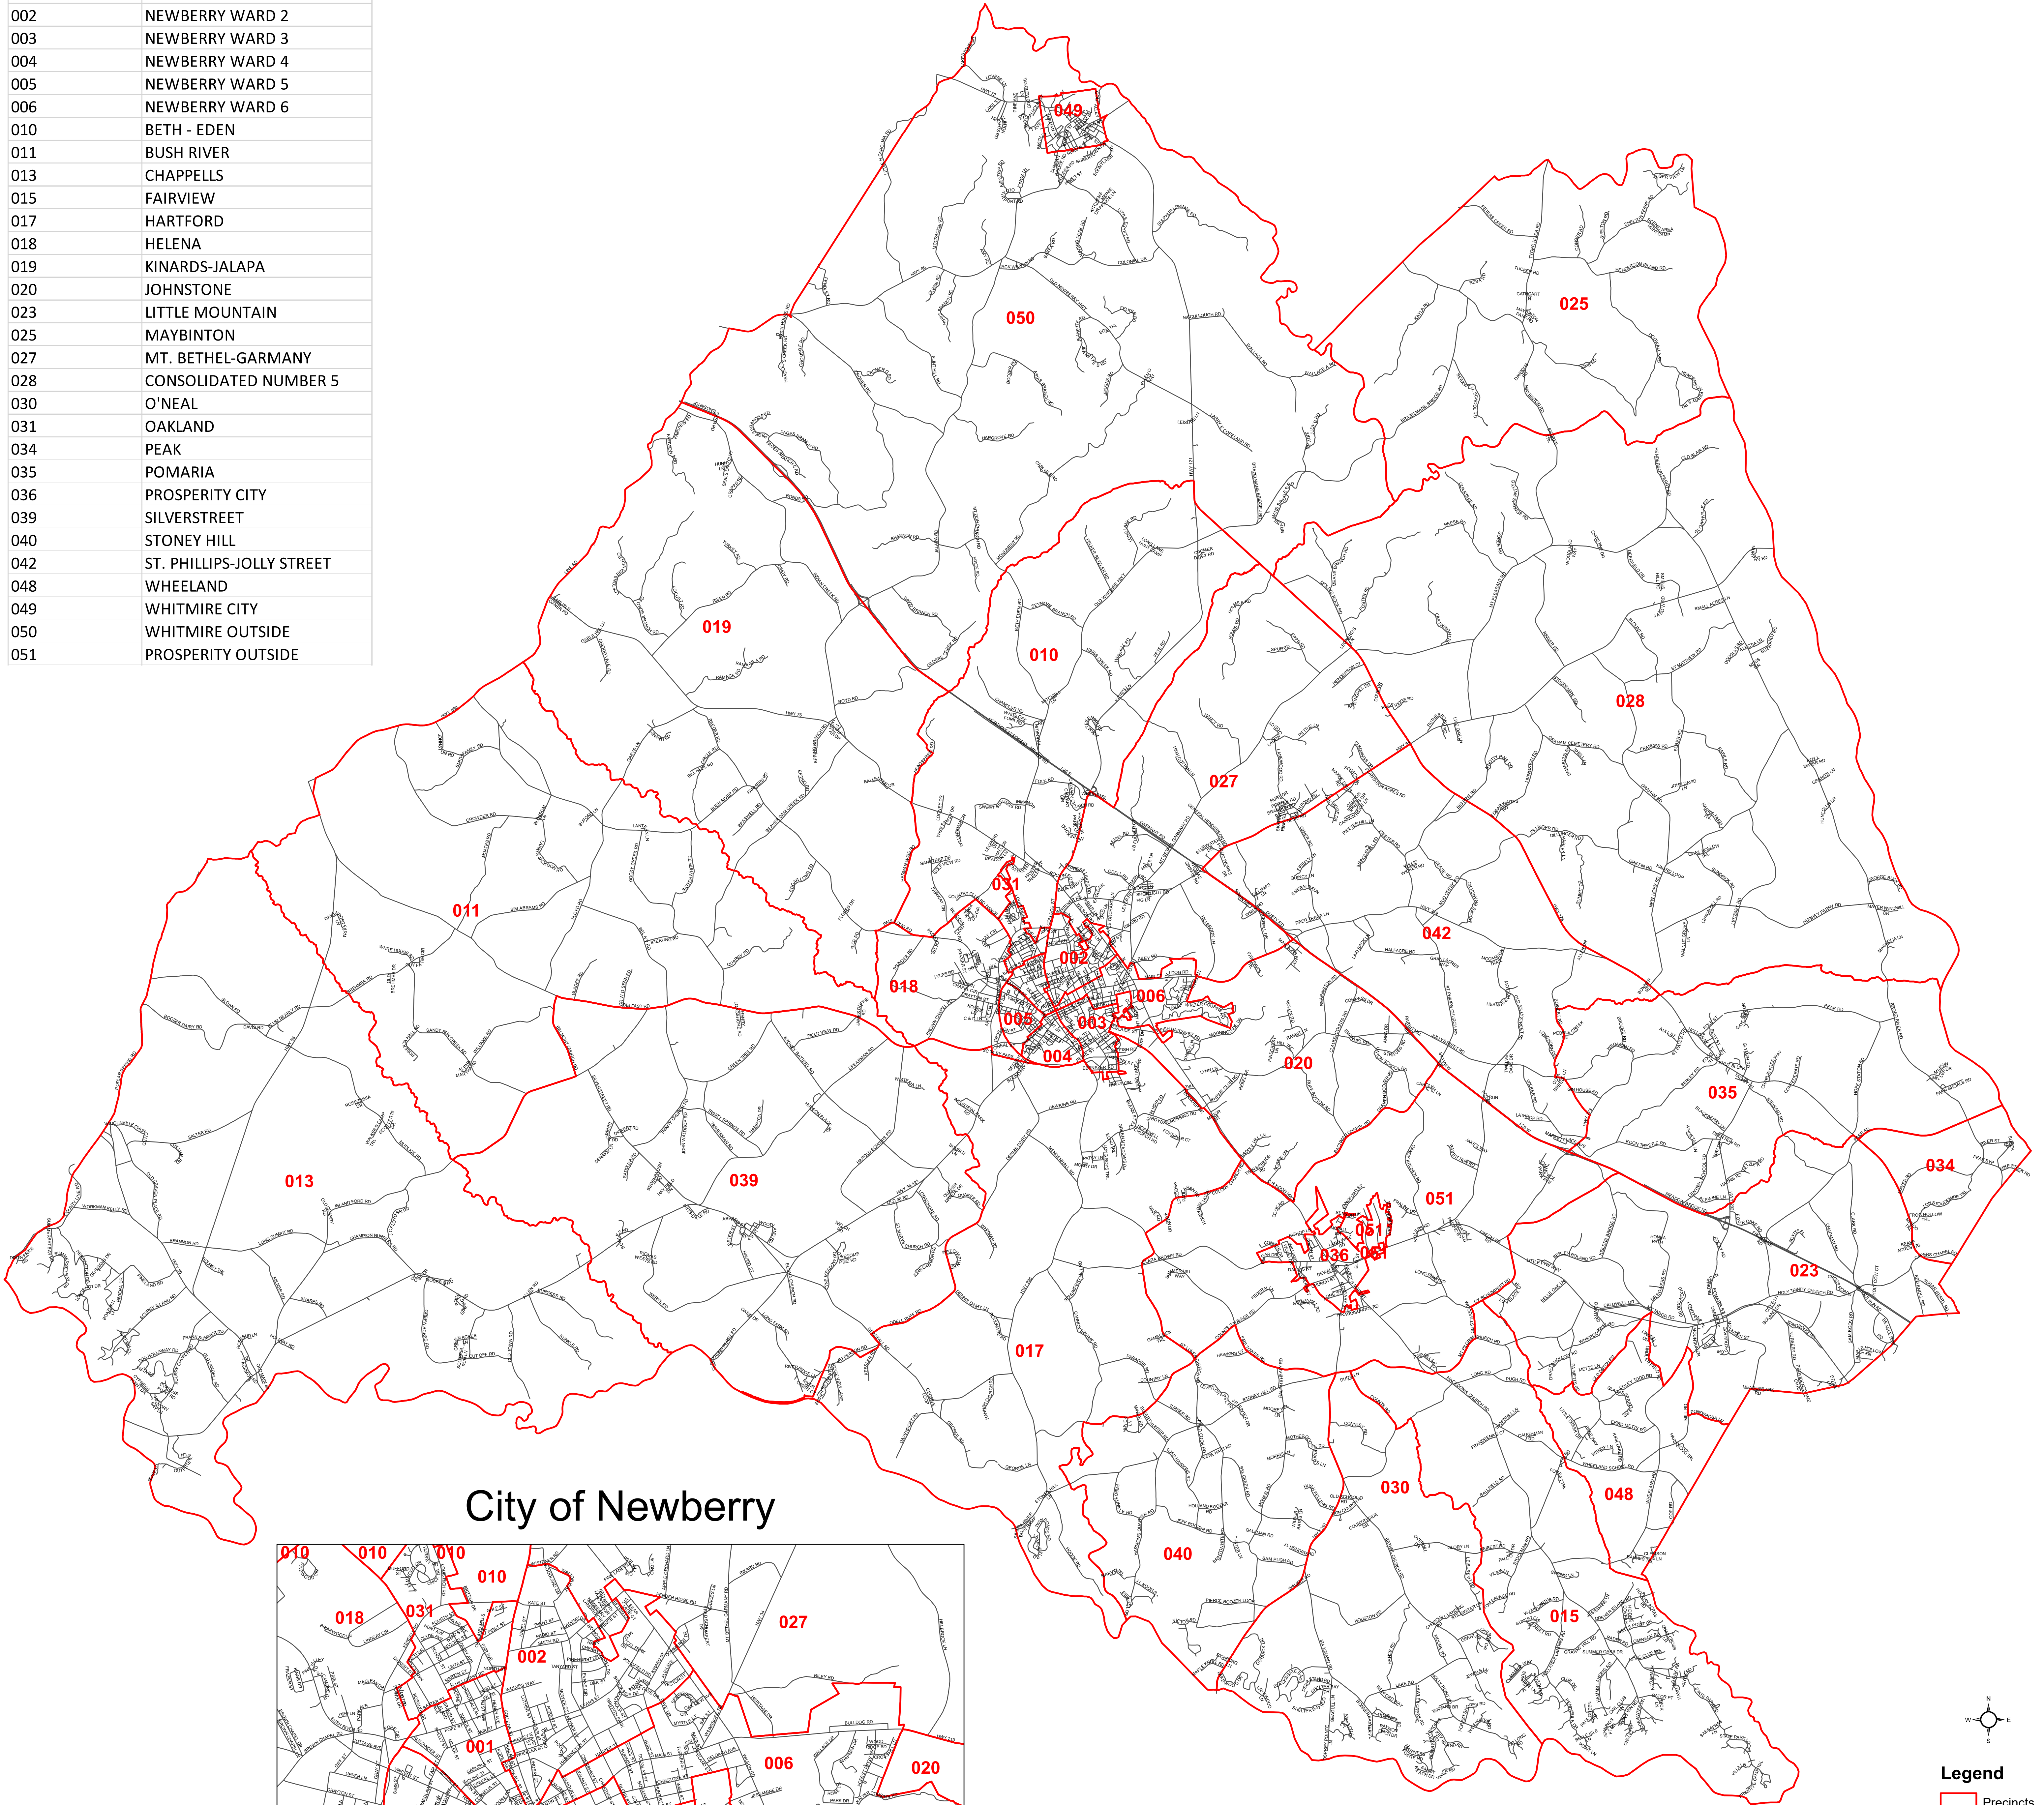

Newberry County Precincts

P-71-18A

| Precinct Code | Precinct Name |
|---------------|---------------------------|
| 001 | NEWBERRY WARD 1 |
| 002 | NEWBERRY WARD 2 |
| 003 | NEWBERRY WARD 3 |
| 004 | NEWBERRY WARD 4 |
| 005 | NEWBERRY WARD 5 |
| 006 | NEWBERRY WARD 6 |
| 010 | BETH - EDEN |
| 011 | BUSH RIVER |
| 013 | CHAPPELLS |
| 015 | FAIRVIEW |
| 017 | HARTFORD |
| 018 | HELENA |
| 019 | KINARDS-JALAPA |
| 020 | JOHNSTONE |
| 023 | LITTLE MOUNTAIN |
| 025 | MAYBINTON |
| 027 | MT. BETHEL-GARMANY |
| 028 | CONSOLIDATED NUMBER 5 |
| 030 | O'NEAL |
| 031 | OAKLAND |
| 034 | PEAK |
| 035 | POMARIA |
| 036 | PROSPERITY CITY |
| 039 | SILVERSTREET |
| 040 | STONEY HILL |
| 042 | ST. PHILLIPS-JOLLY STREET |
| 048 | WHEELAND |
| 049 | WHITMIRE CITY |
| 050 | WHITMIRE OUTSIDE |
| 051 | PROSPERITY OUTSIDE |

City of Newberry

Legend

- Precincts
- Roads