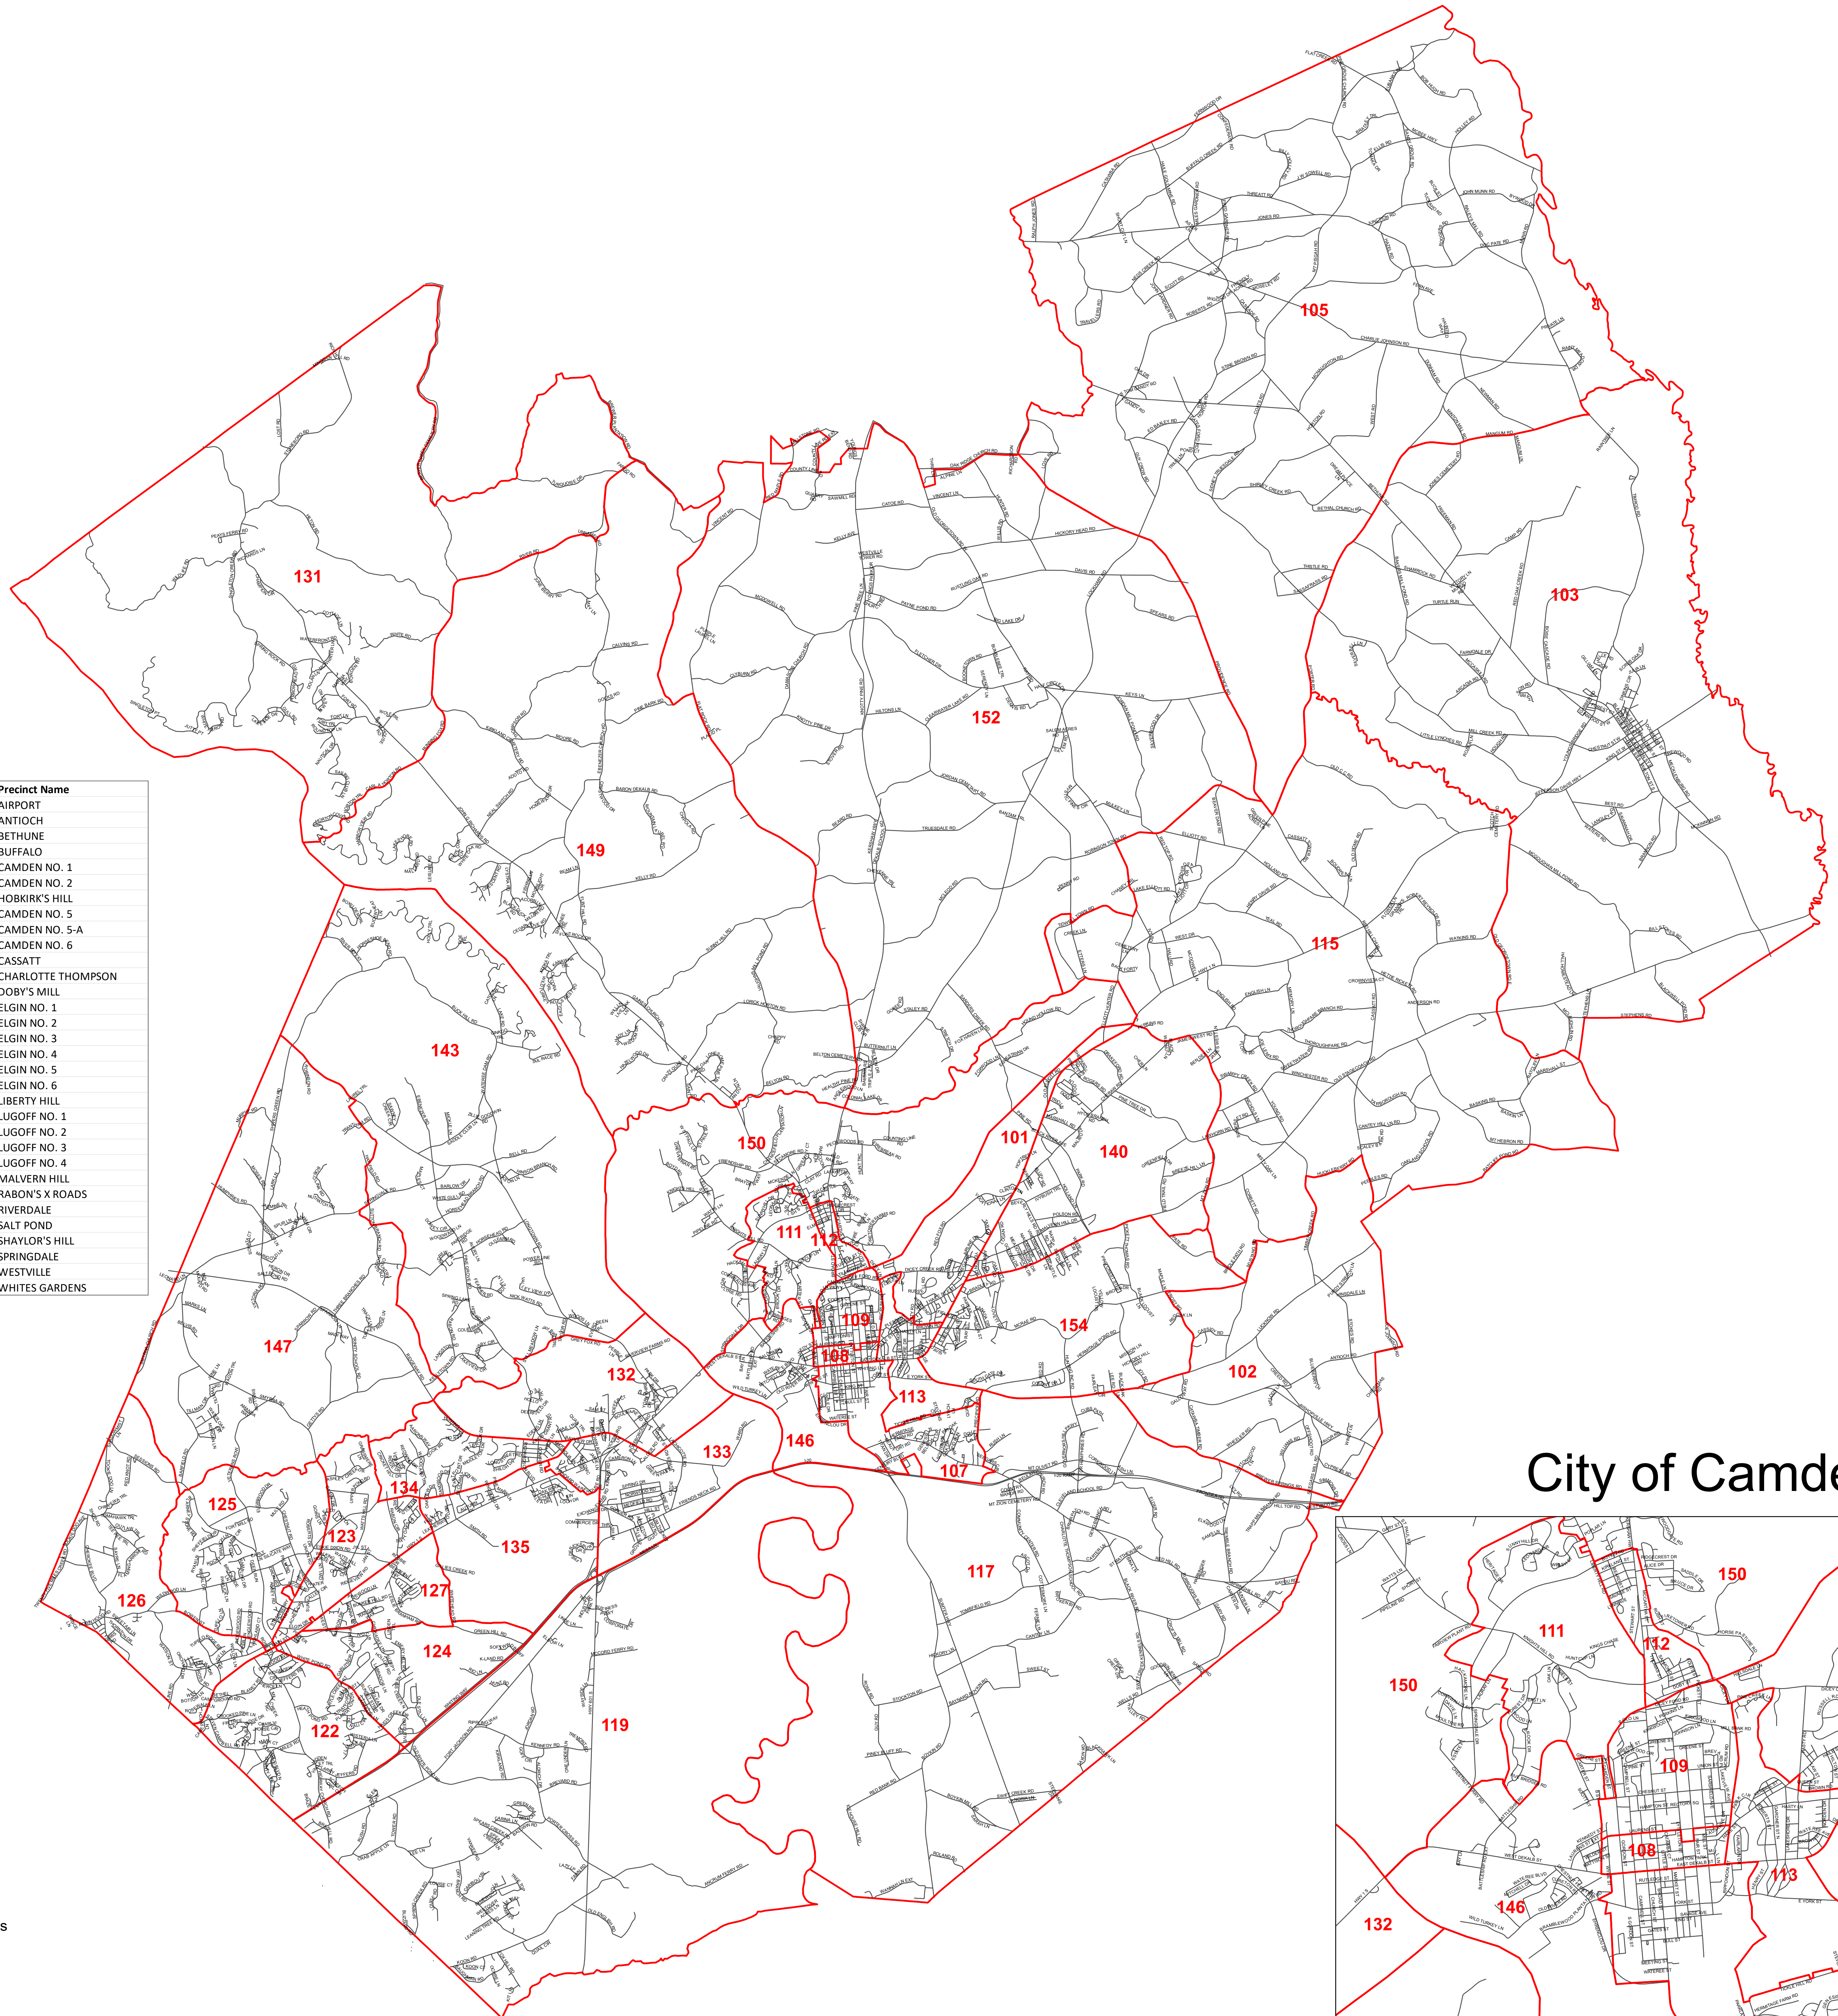

Kershaw County Precincts

P-55-20

Precinct Code	Precinct Name
101	AIRPORT
102	ANTIOCH
103	BETHUNE
105	BUFFALO
107	CAMDEN NO. 1
108	CAMDEN NO. 2
109	HOBKIRK'S HILL
111	CAMDEN NO. 5
112	CAMDEN NO. 5-A
113	CAMDEN NO. 6
115	CASSATT
117	CHARLOTTE THOMPSON
119	DOBY'S MILL
122	ELGIN NO. 1
123	ELGIN NO. 2
124	ELGIN NO. 3
125	ELGIN NO. 4
126	ELGIN NO. 5
127	ELGIN NO. 6
131	LIBERTY HILL
132	LUGOFF NO. 1
133	LUGOFF NO. 2
134	LUGOFF NO. 3
135	LUGOFF NO. 4
140	MALVERN HILL
143	RABON'S X ROADS
146	RIVERDALE
147	SALT POND
149	SHAYLOR'S HILL
150	SPRINGDALE
152	WESTVILLE
154	WHITES GARDENS

City of Camden

Legend
 Precincts
 Roads