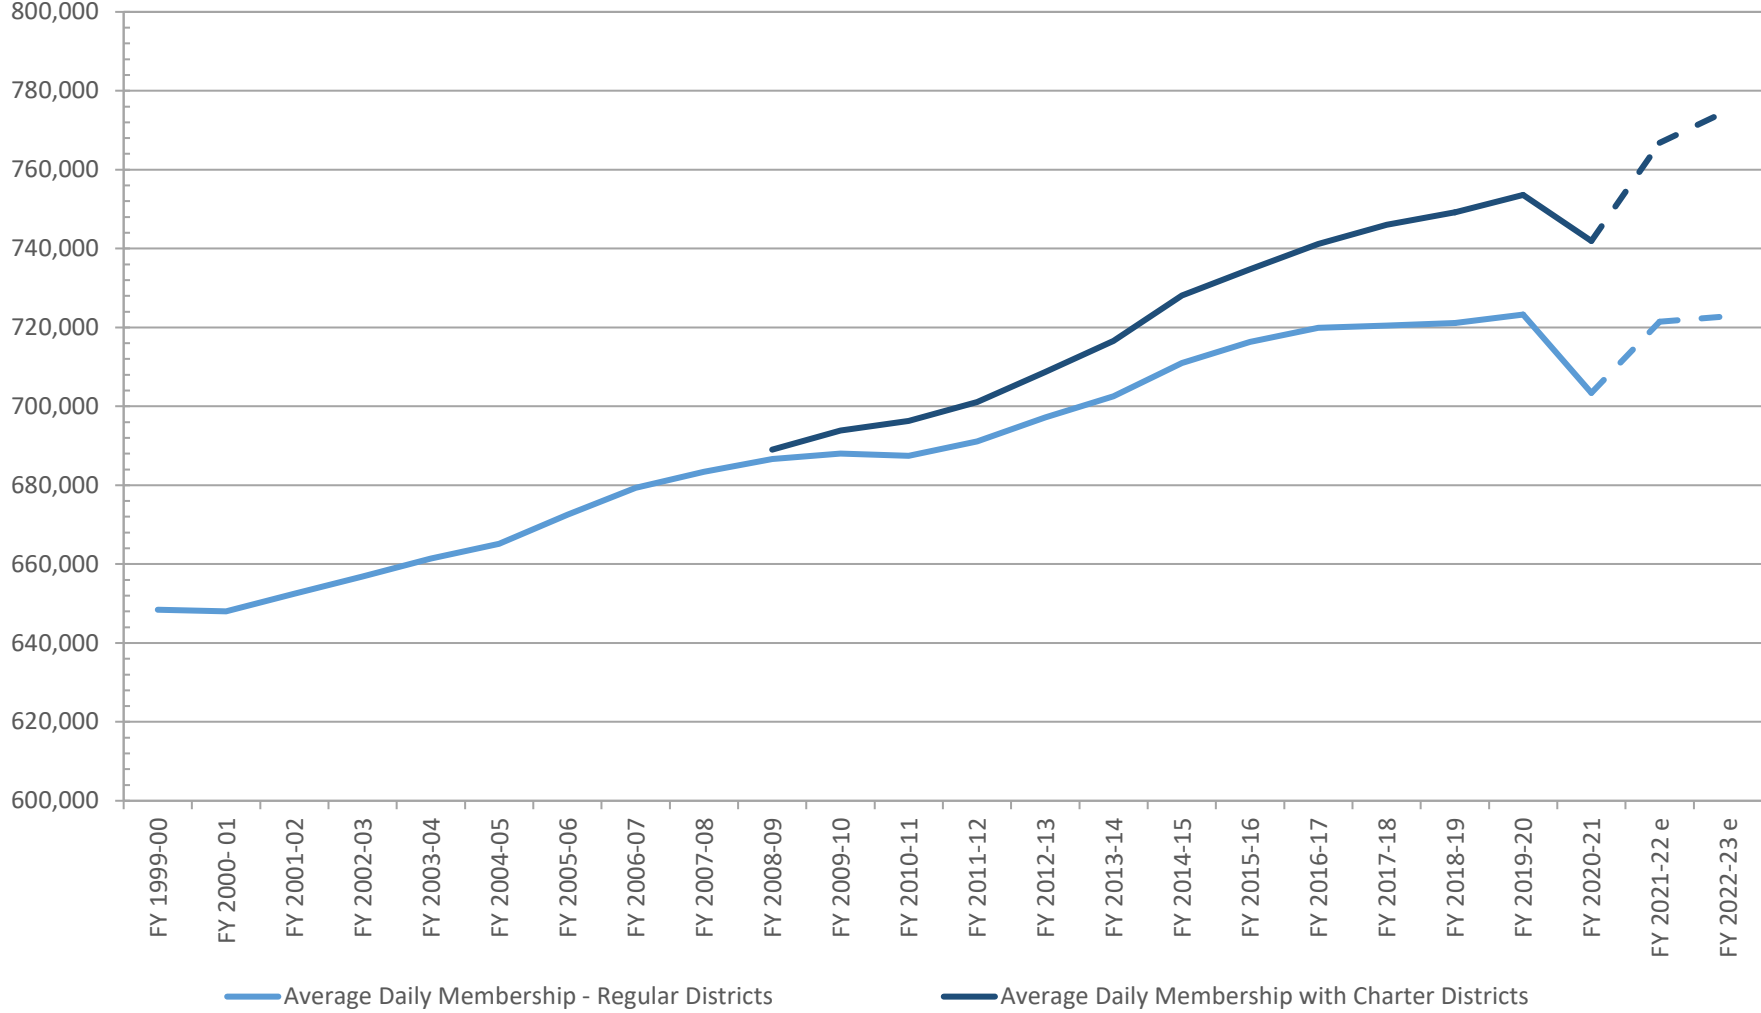

AVERAGE DAILY MEMBERSHIP

Regular School Districts and Charter Districts

Note: Charter districts include the S.C. Public Charter School District and the Charter Institute at Erskine.
 Data Source: S.C. Department of Education, 135-day ADM counts; S.C. RFA FY 2021-22 and FY 2022-23 estimates. S.C. Revenue and Fiscal Affairs