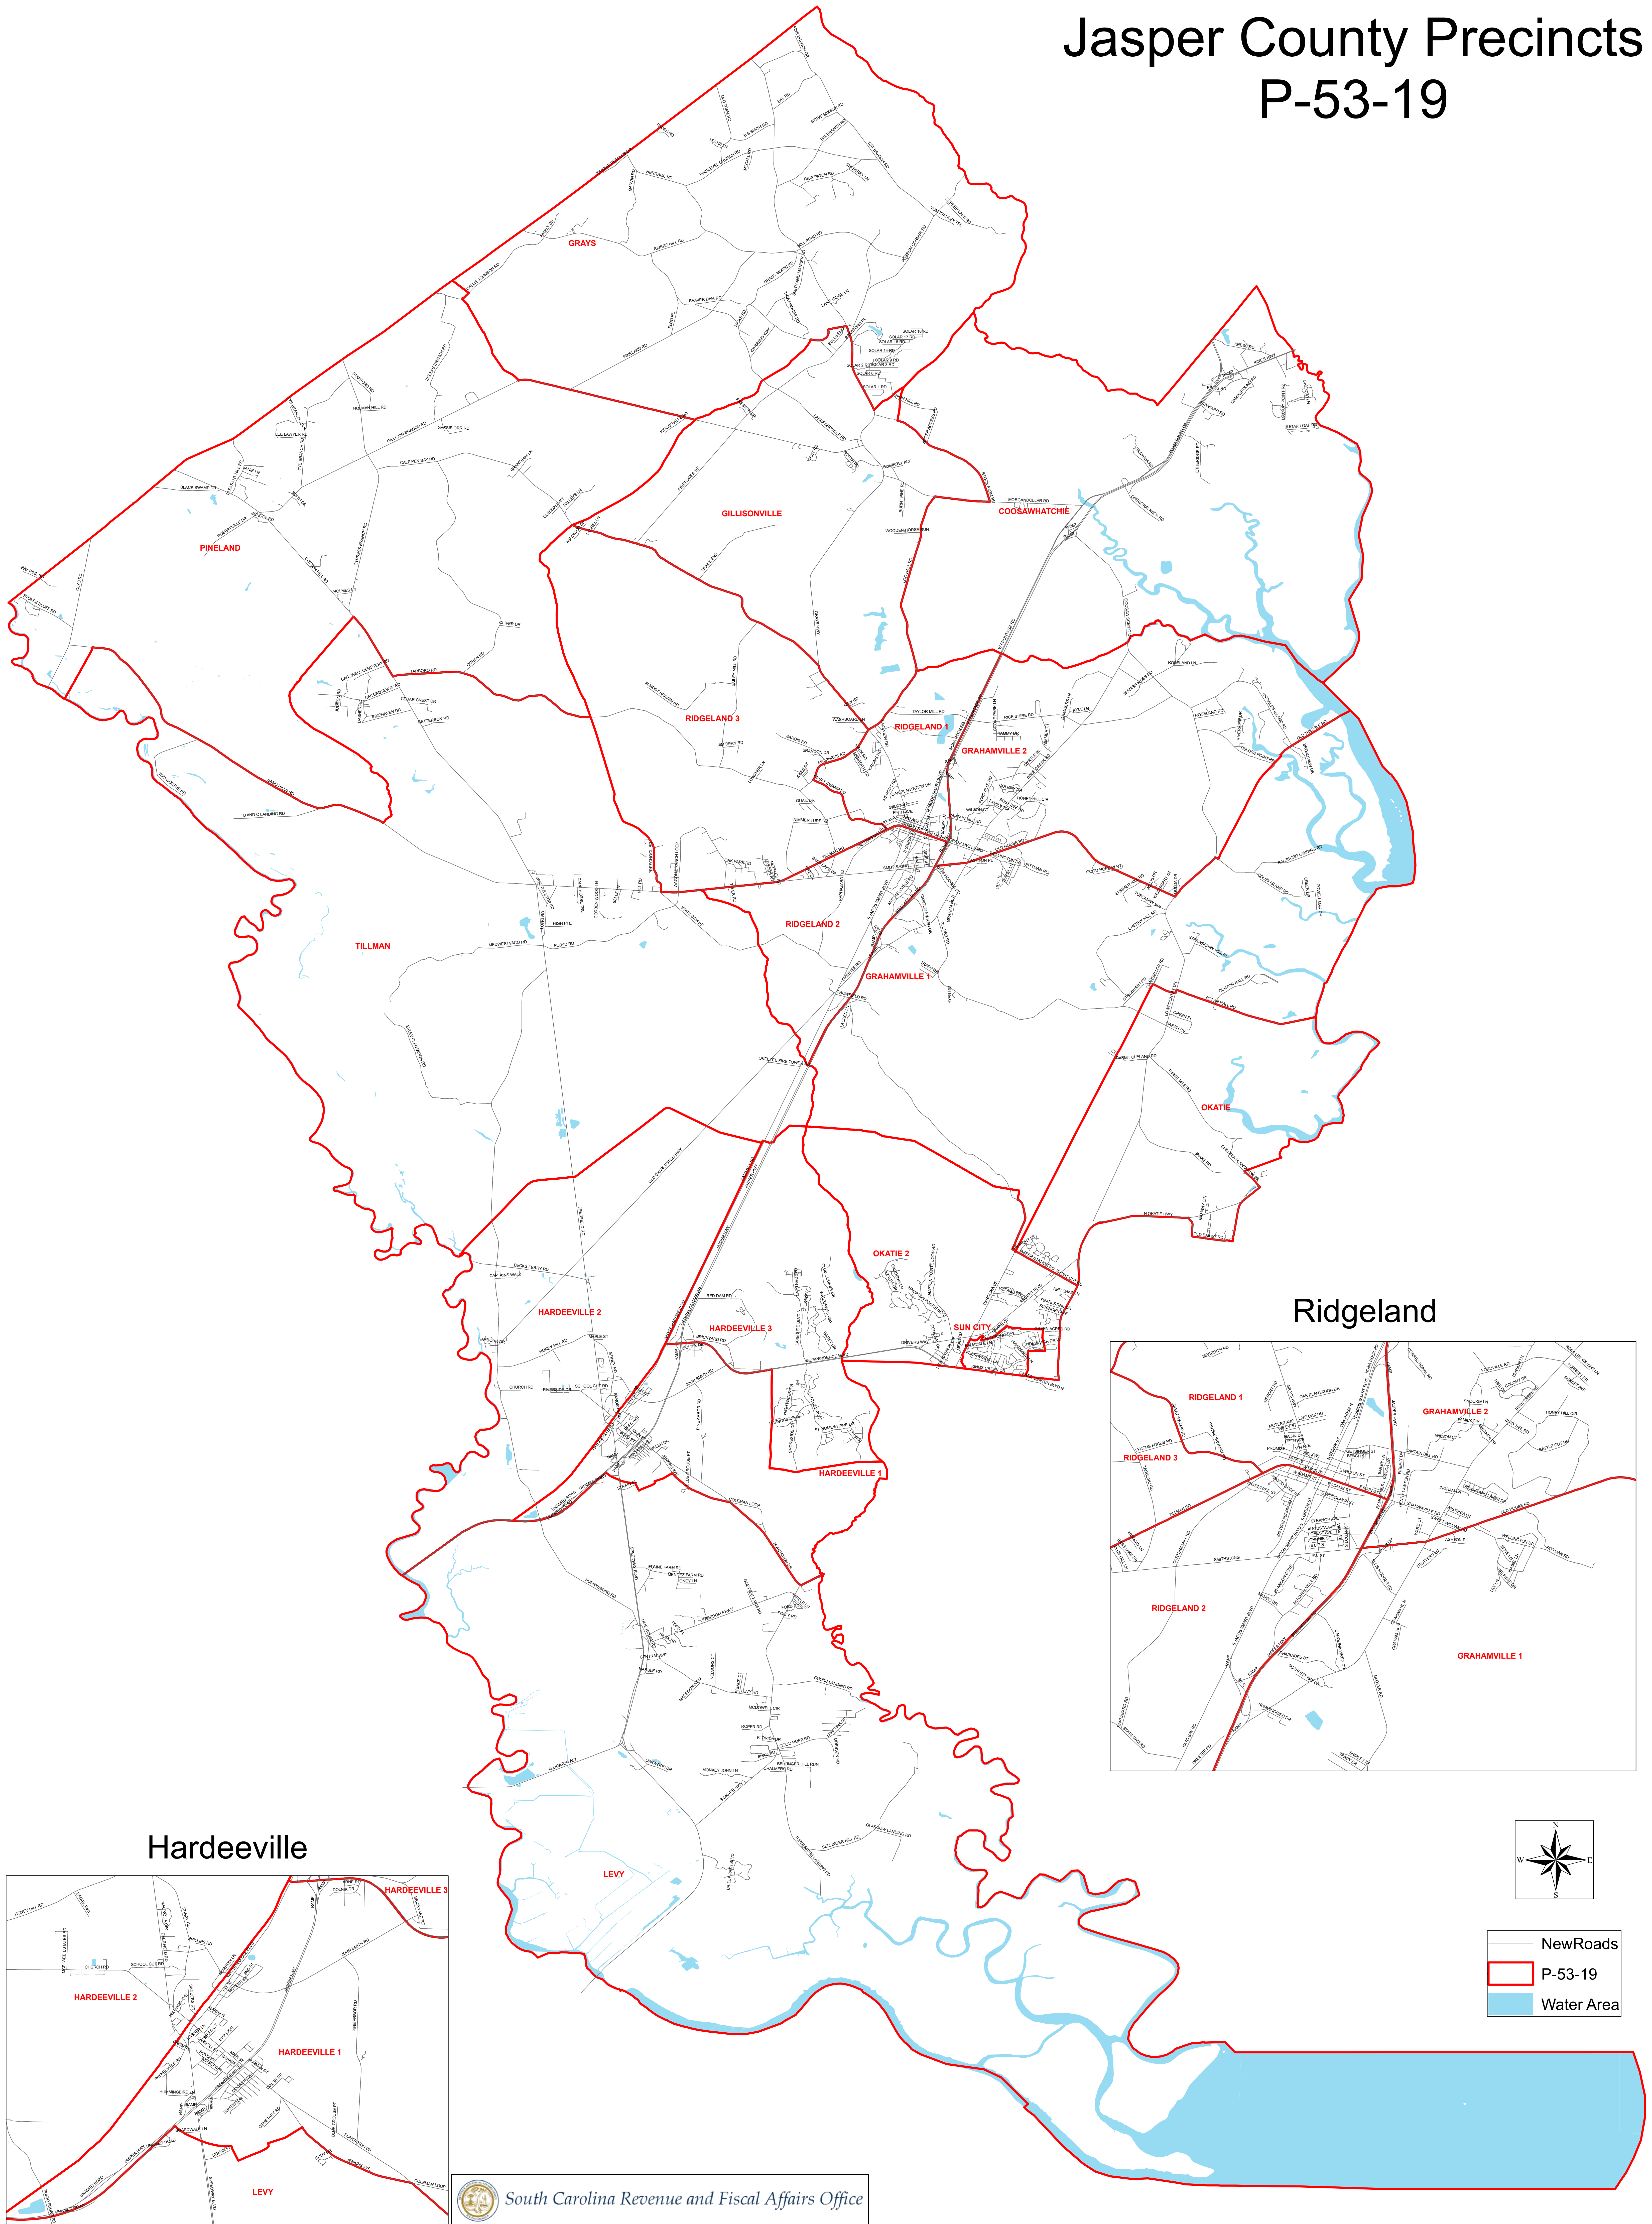

Jasper County Precincts P-53-19

Hardeeville

Ridgeland