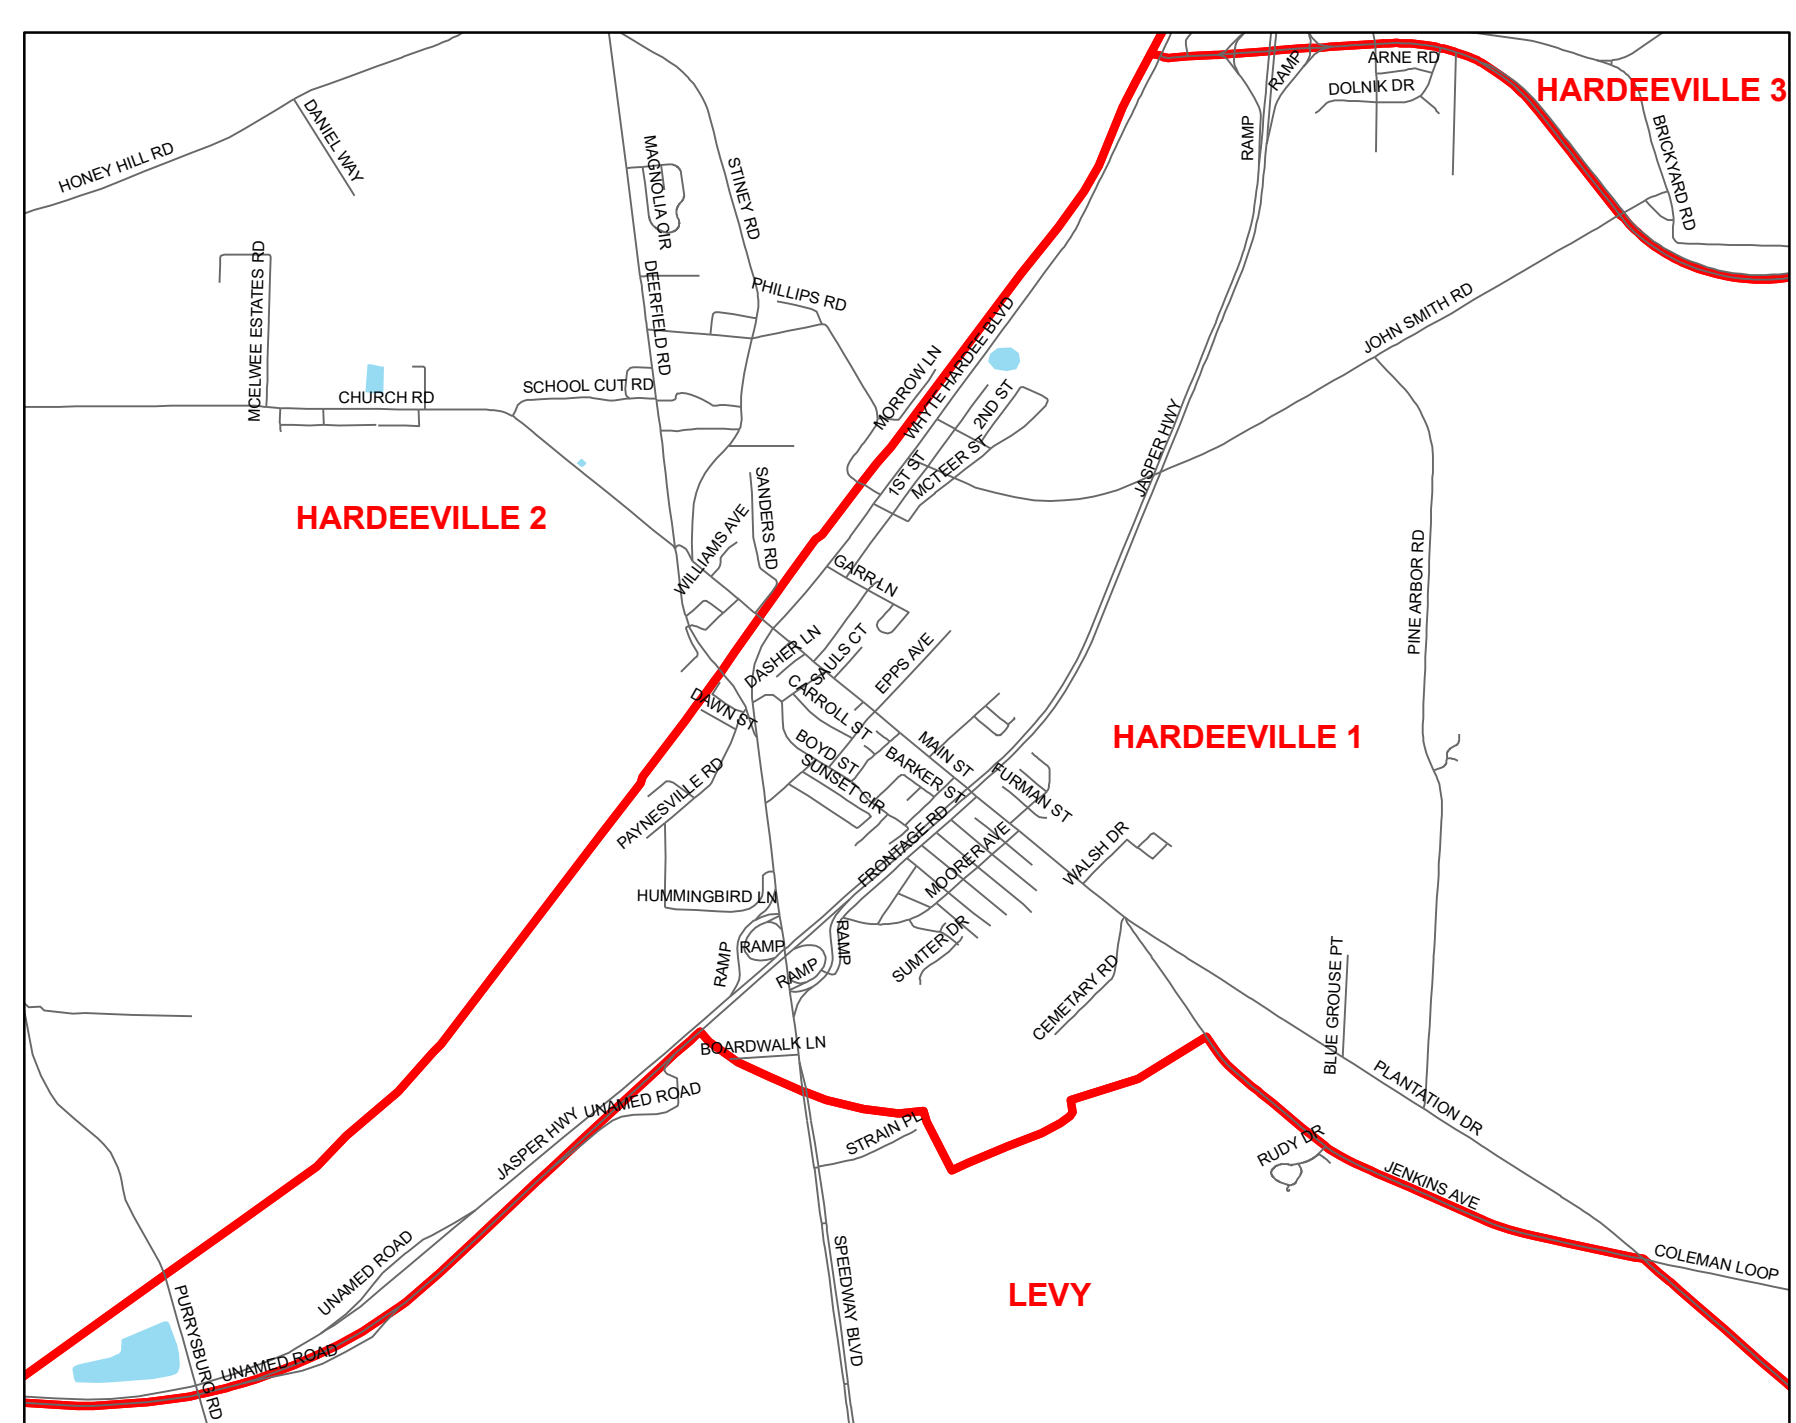

Jasper County Precincts P-53-19

Hardeeville

Ridgeland