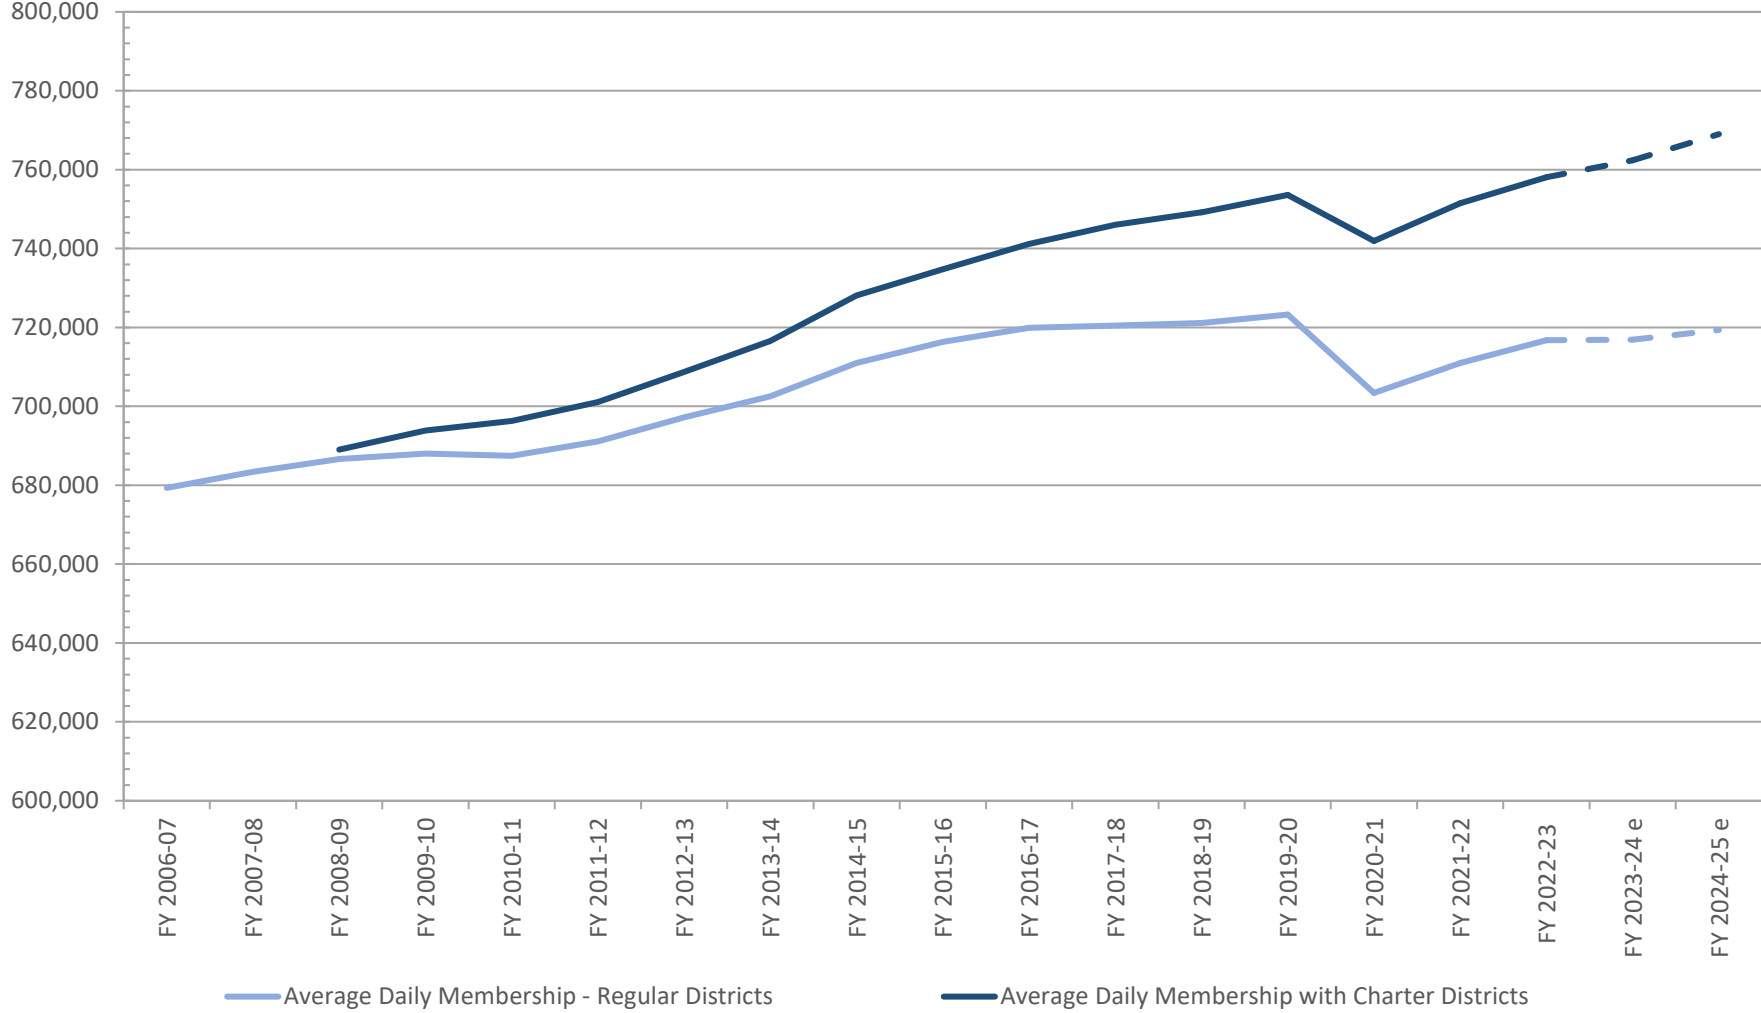

AVERAGE DAILY MEMBERSHIP

Regular School Districts and Charter Districts

Note: Charter districts include the S.C. Public Charter School District, the Charter Institute at Erskine, and the Limestone Charter Association.
 Data Source: S.C. Department of Education, 135-day ADM counts; S.C. RFA FY 2023-24 and FY 2024-25 estimates.
 Source: S.C. Revenue and Fiscal Affairs Office - 301 - 1/12/24