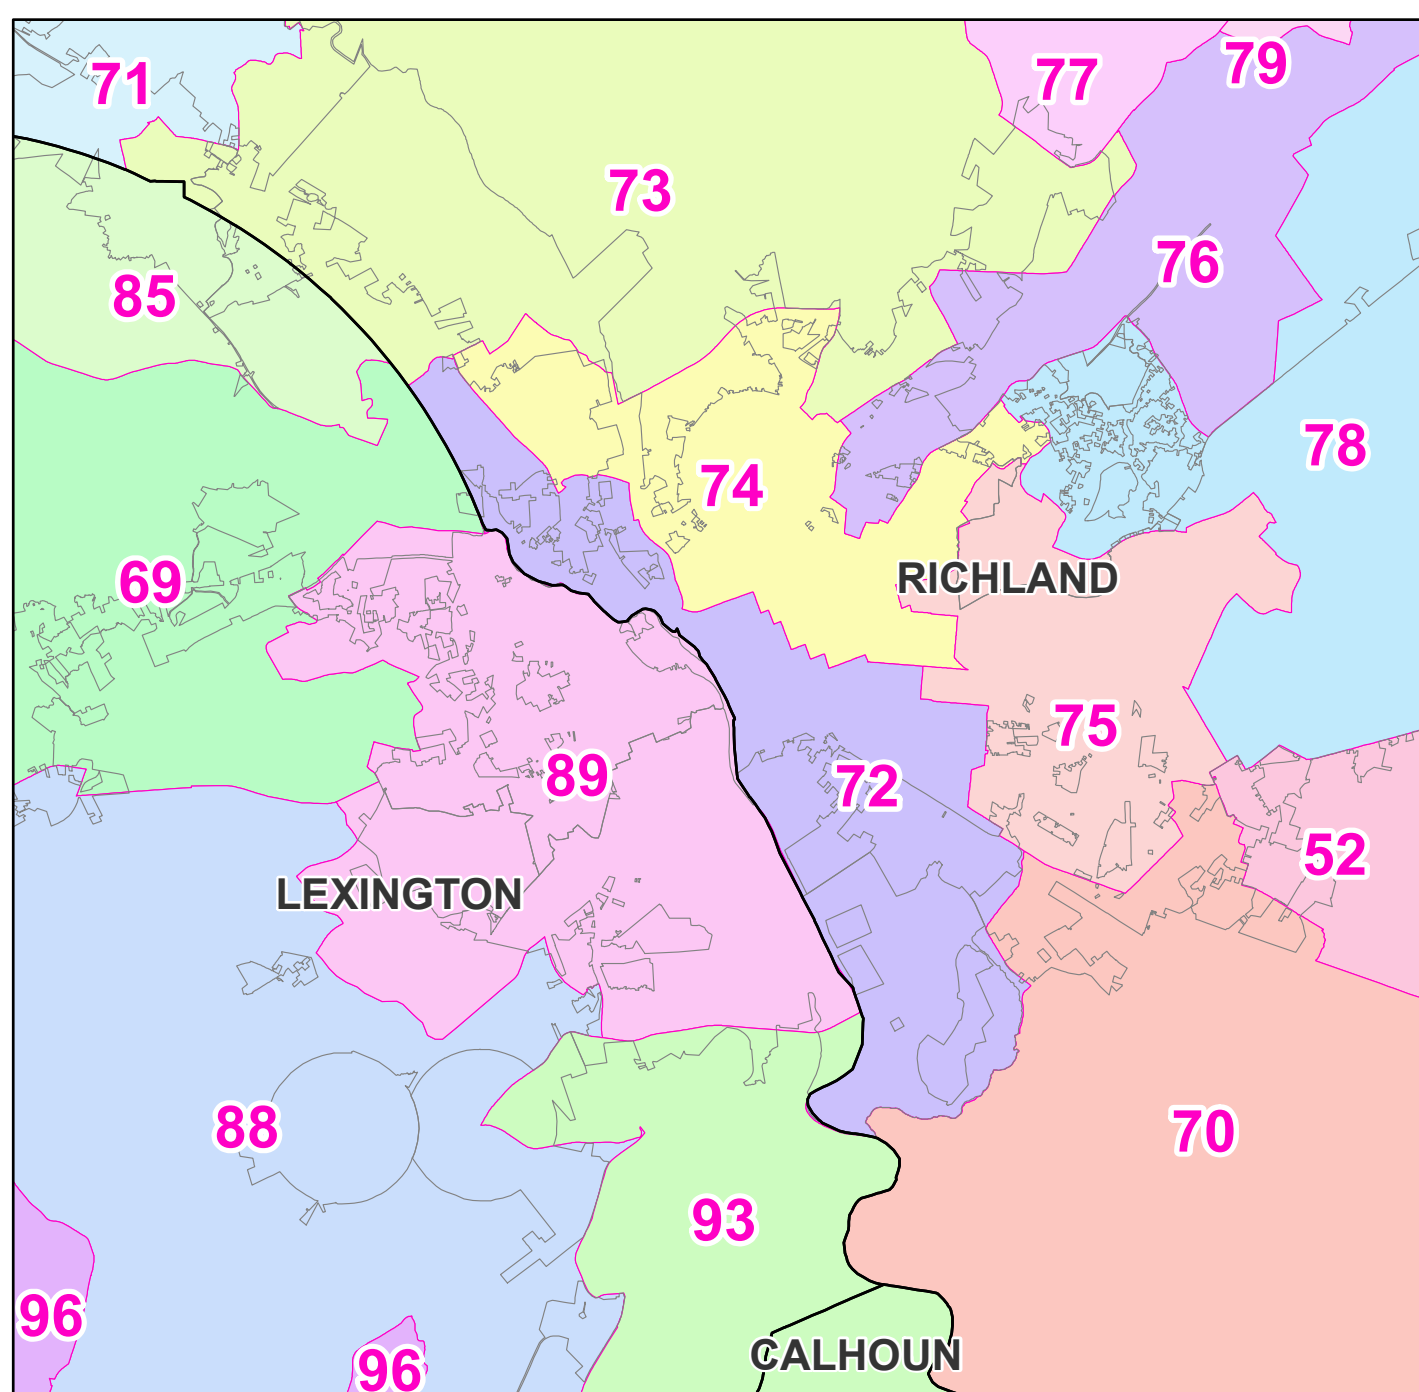

2024 South Carolina State House Districts

S.1024

Greenville Area

Columbia Area

Charleston Area

Counties
Municipalities