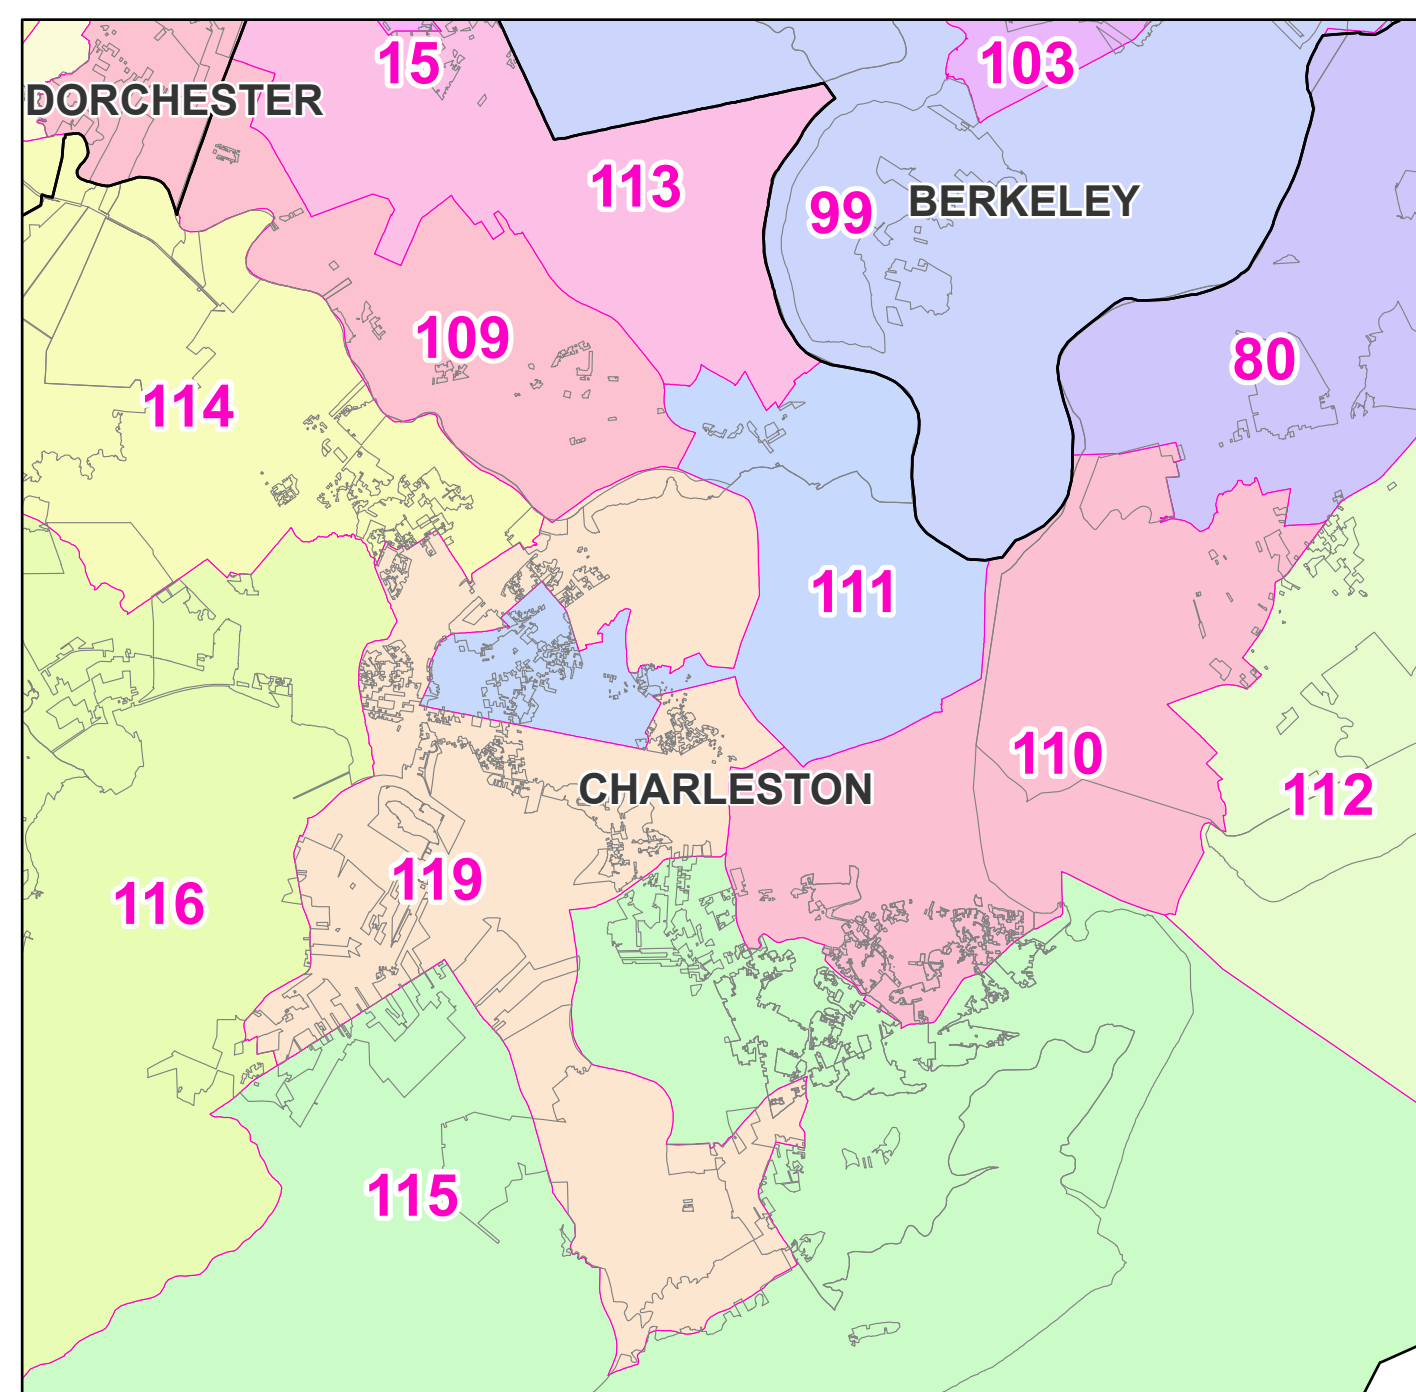

2024 South Carolina State House Districts

S.1024

Greenville Area

Columbia Area

Charleston Area

Counties
Municipalities