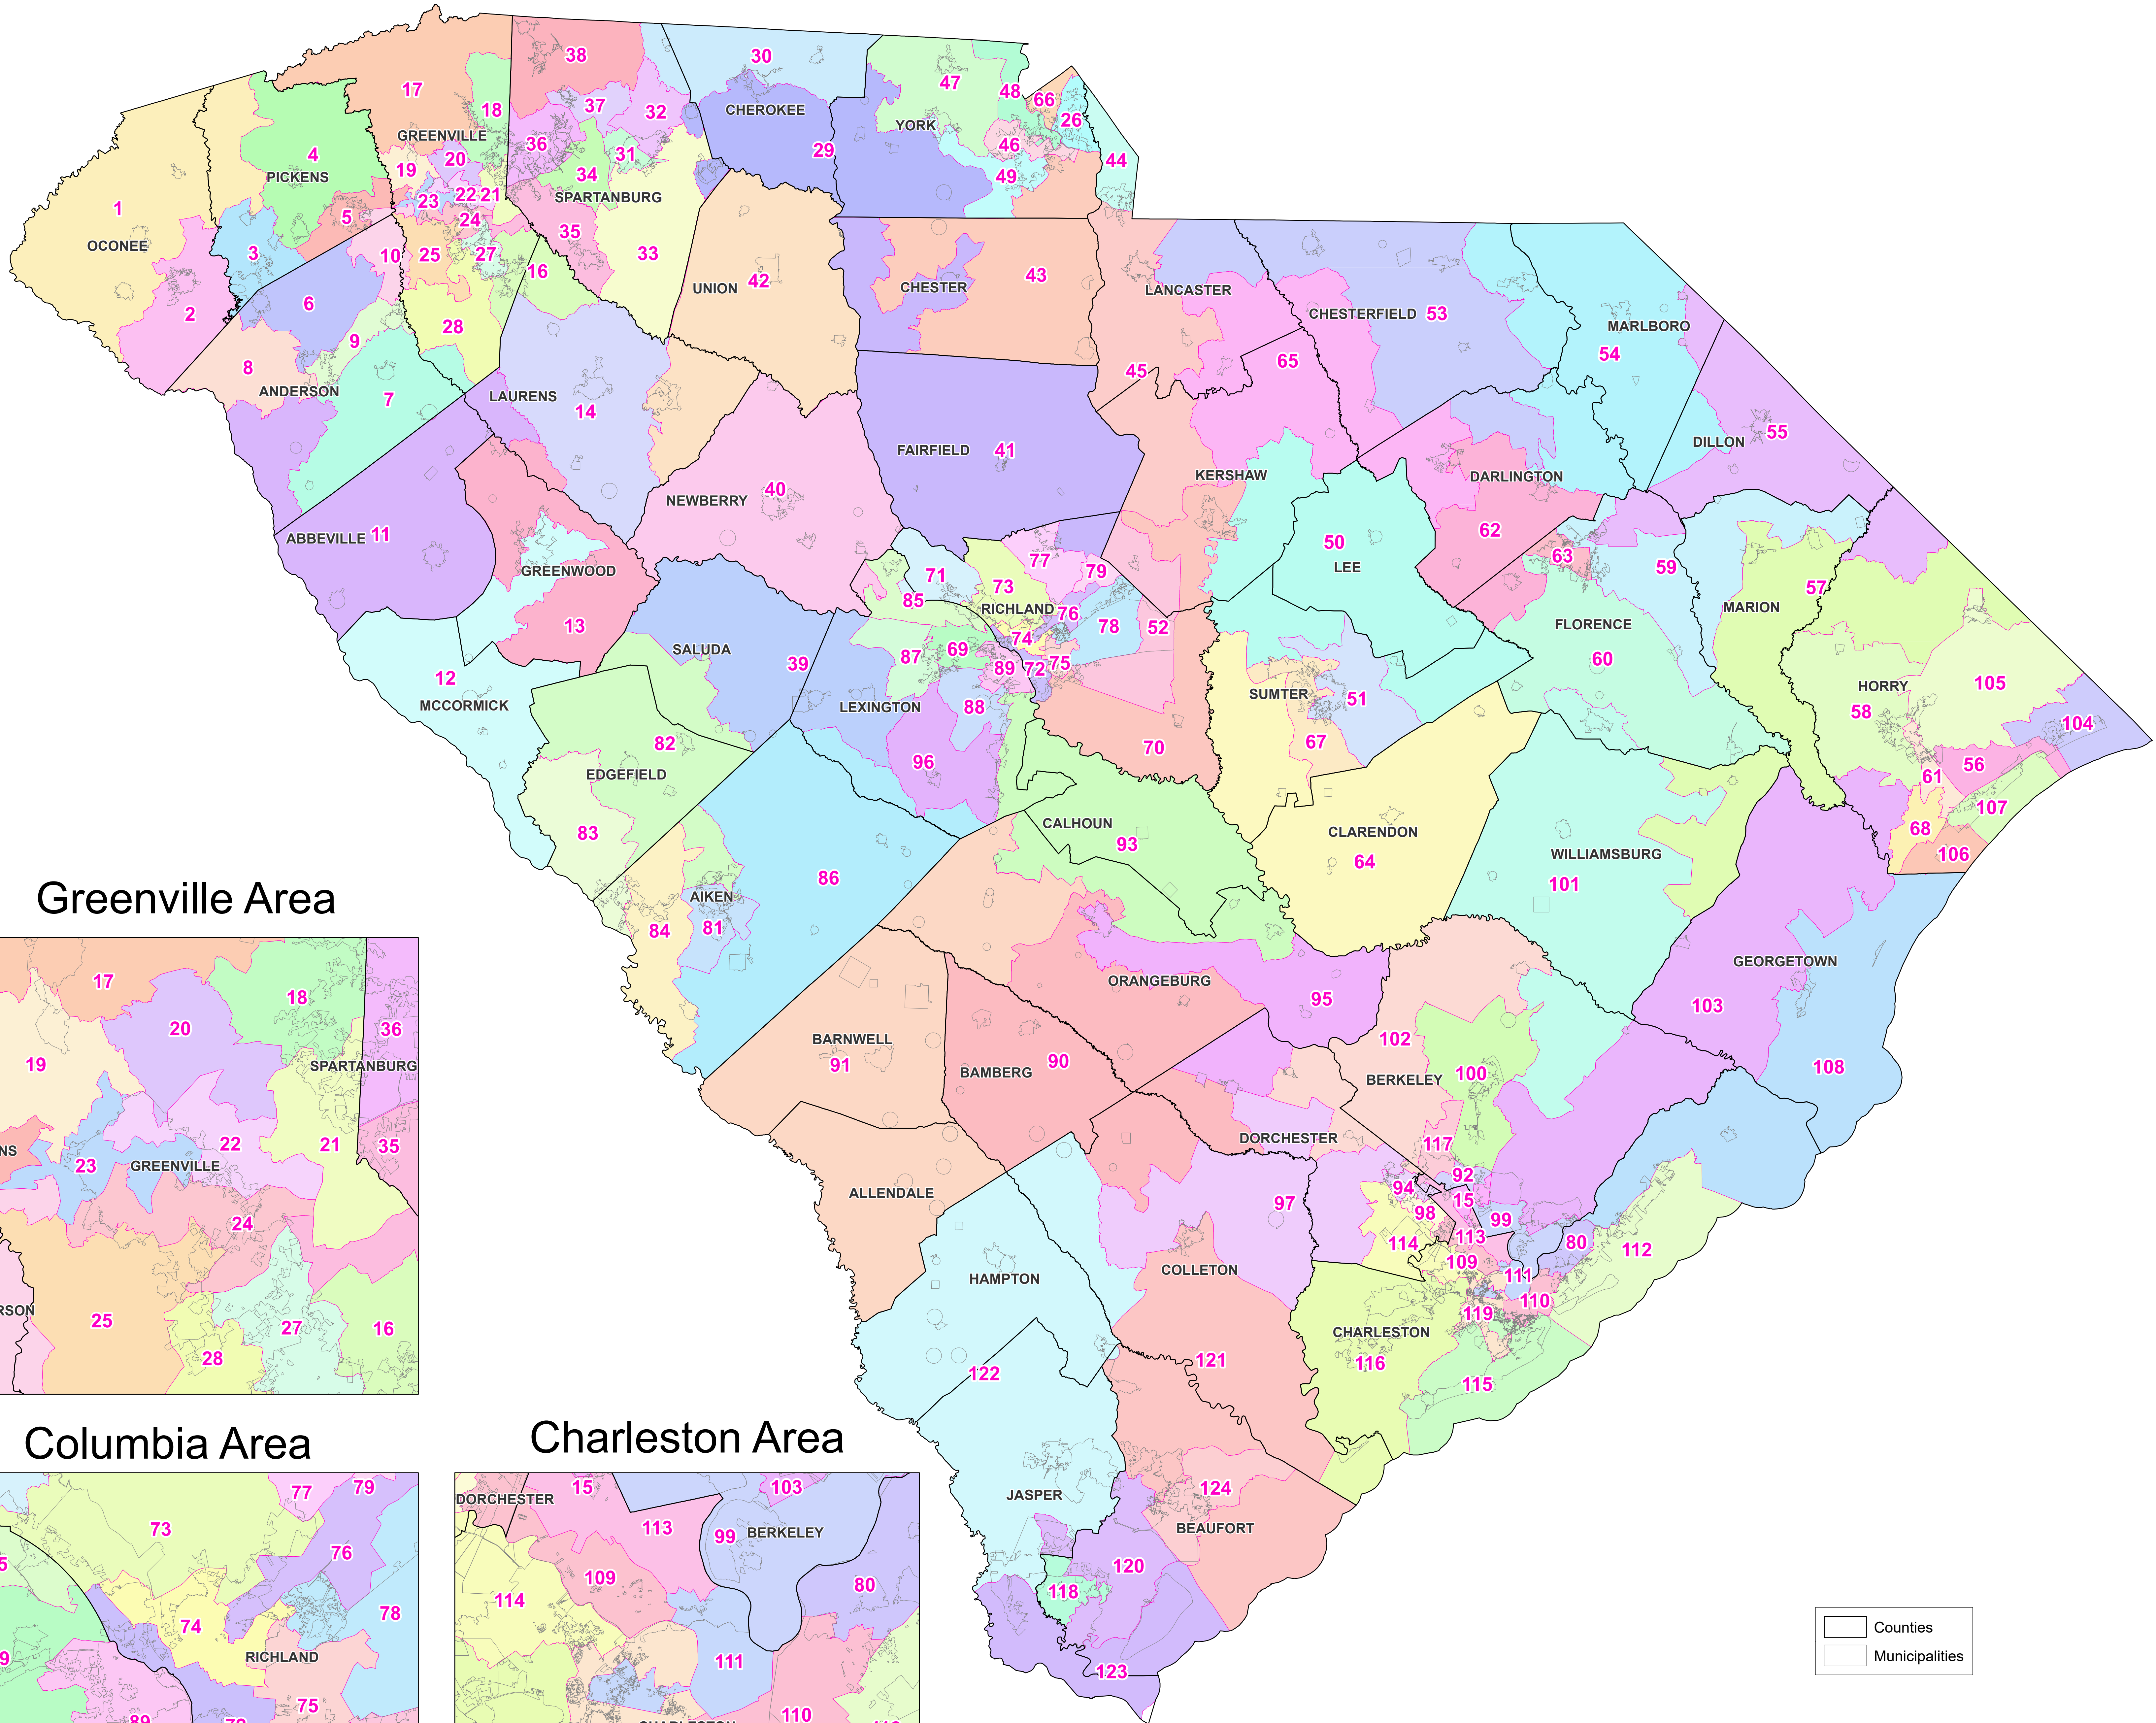

2024 South Carolina State House Districts

S.1024

Greenville Area

Columbia Area

Charleston Area

Counties
Municipalities