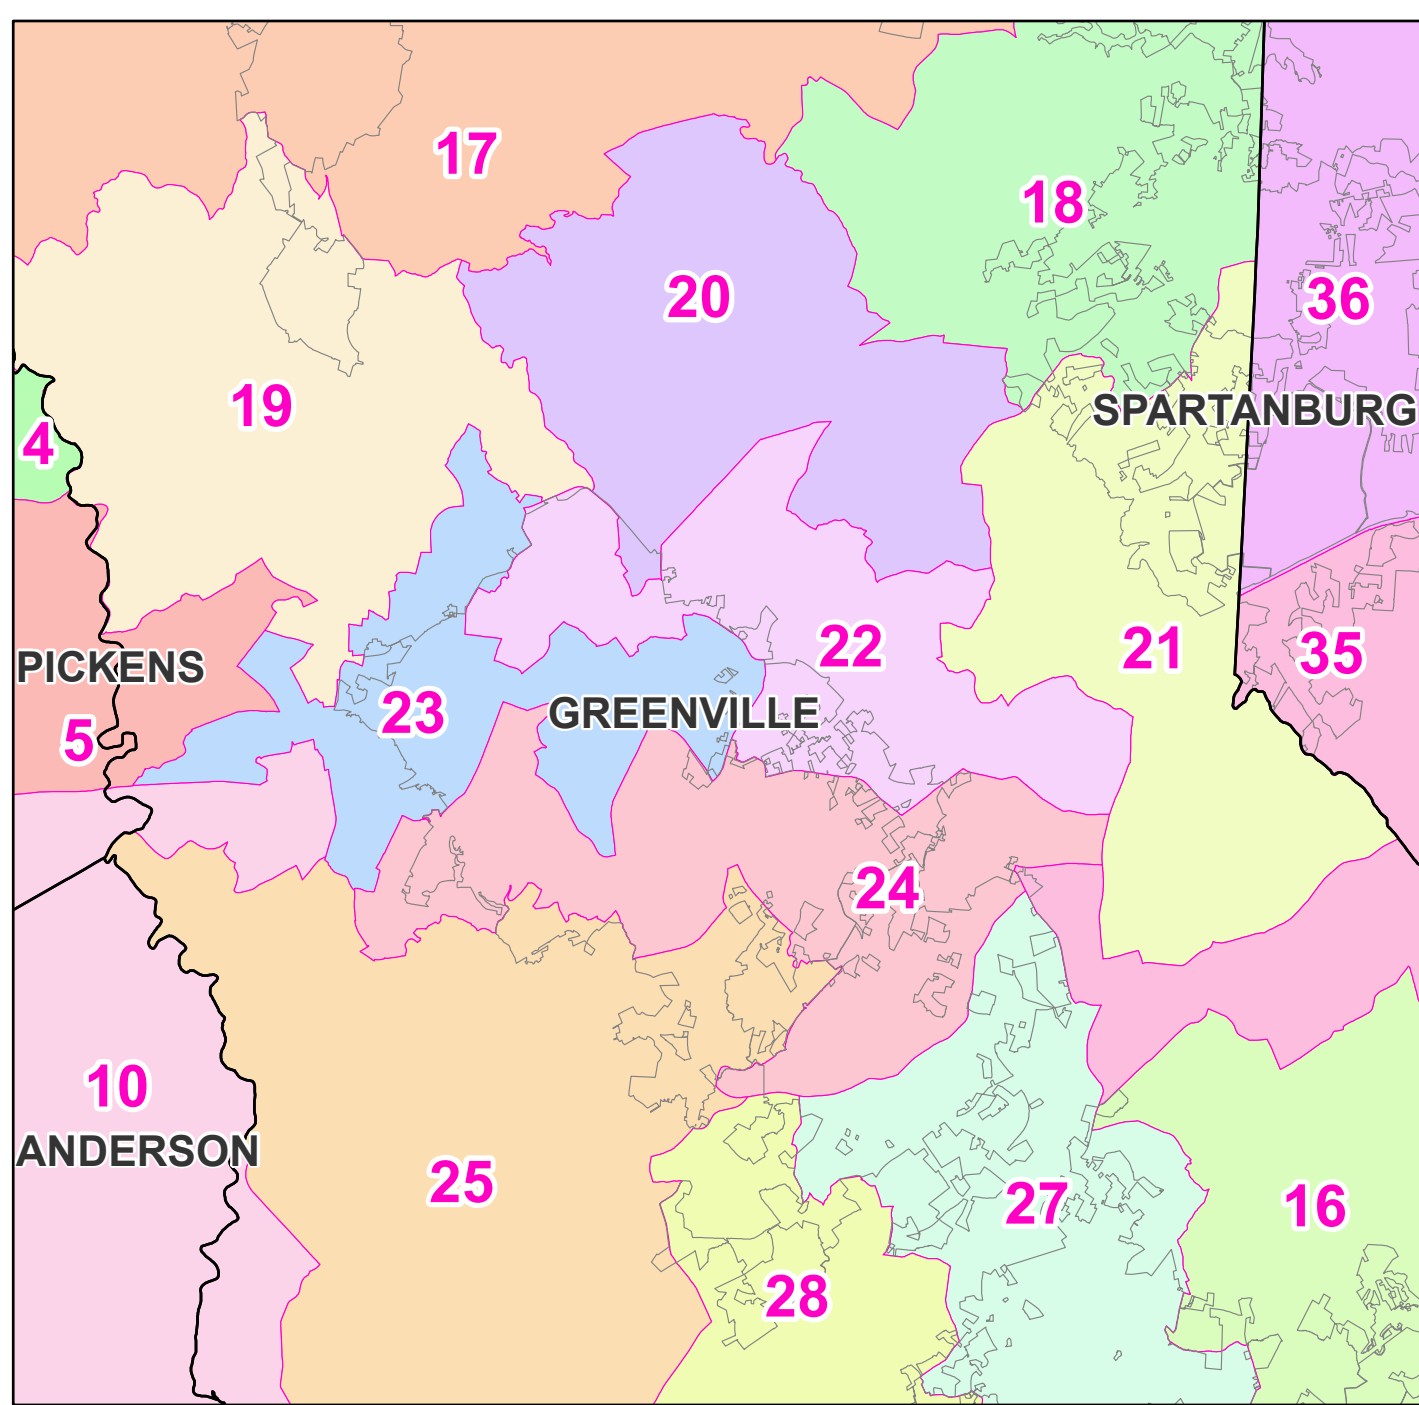

2024 South Carolina State House Districts

S.1024

Greenville Area

Columbia Area

Charleston Area

Counties
Municipalities