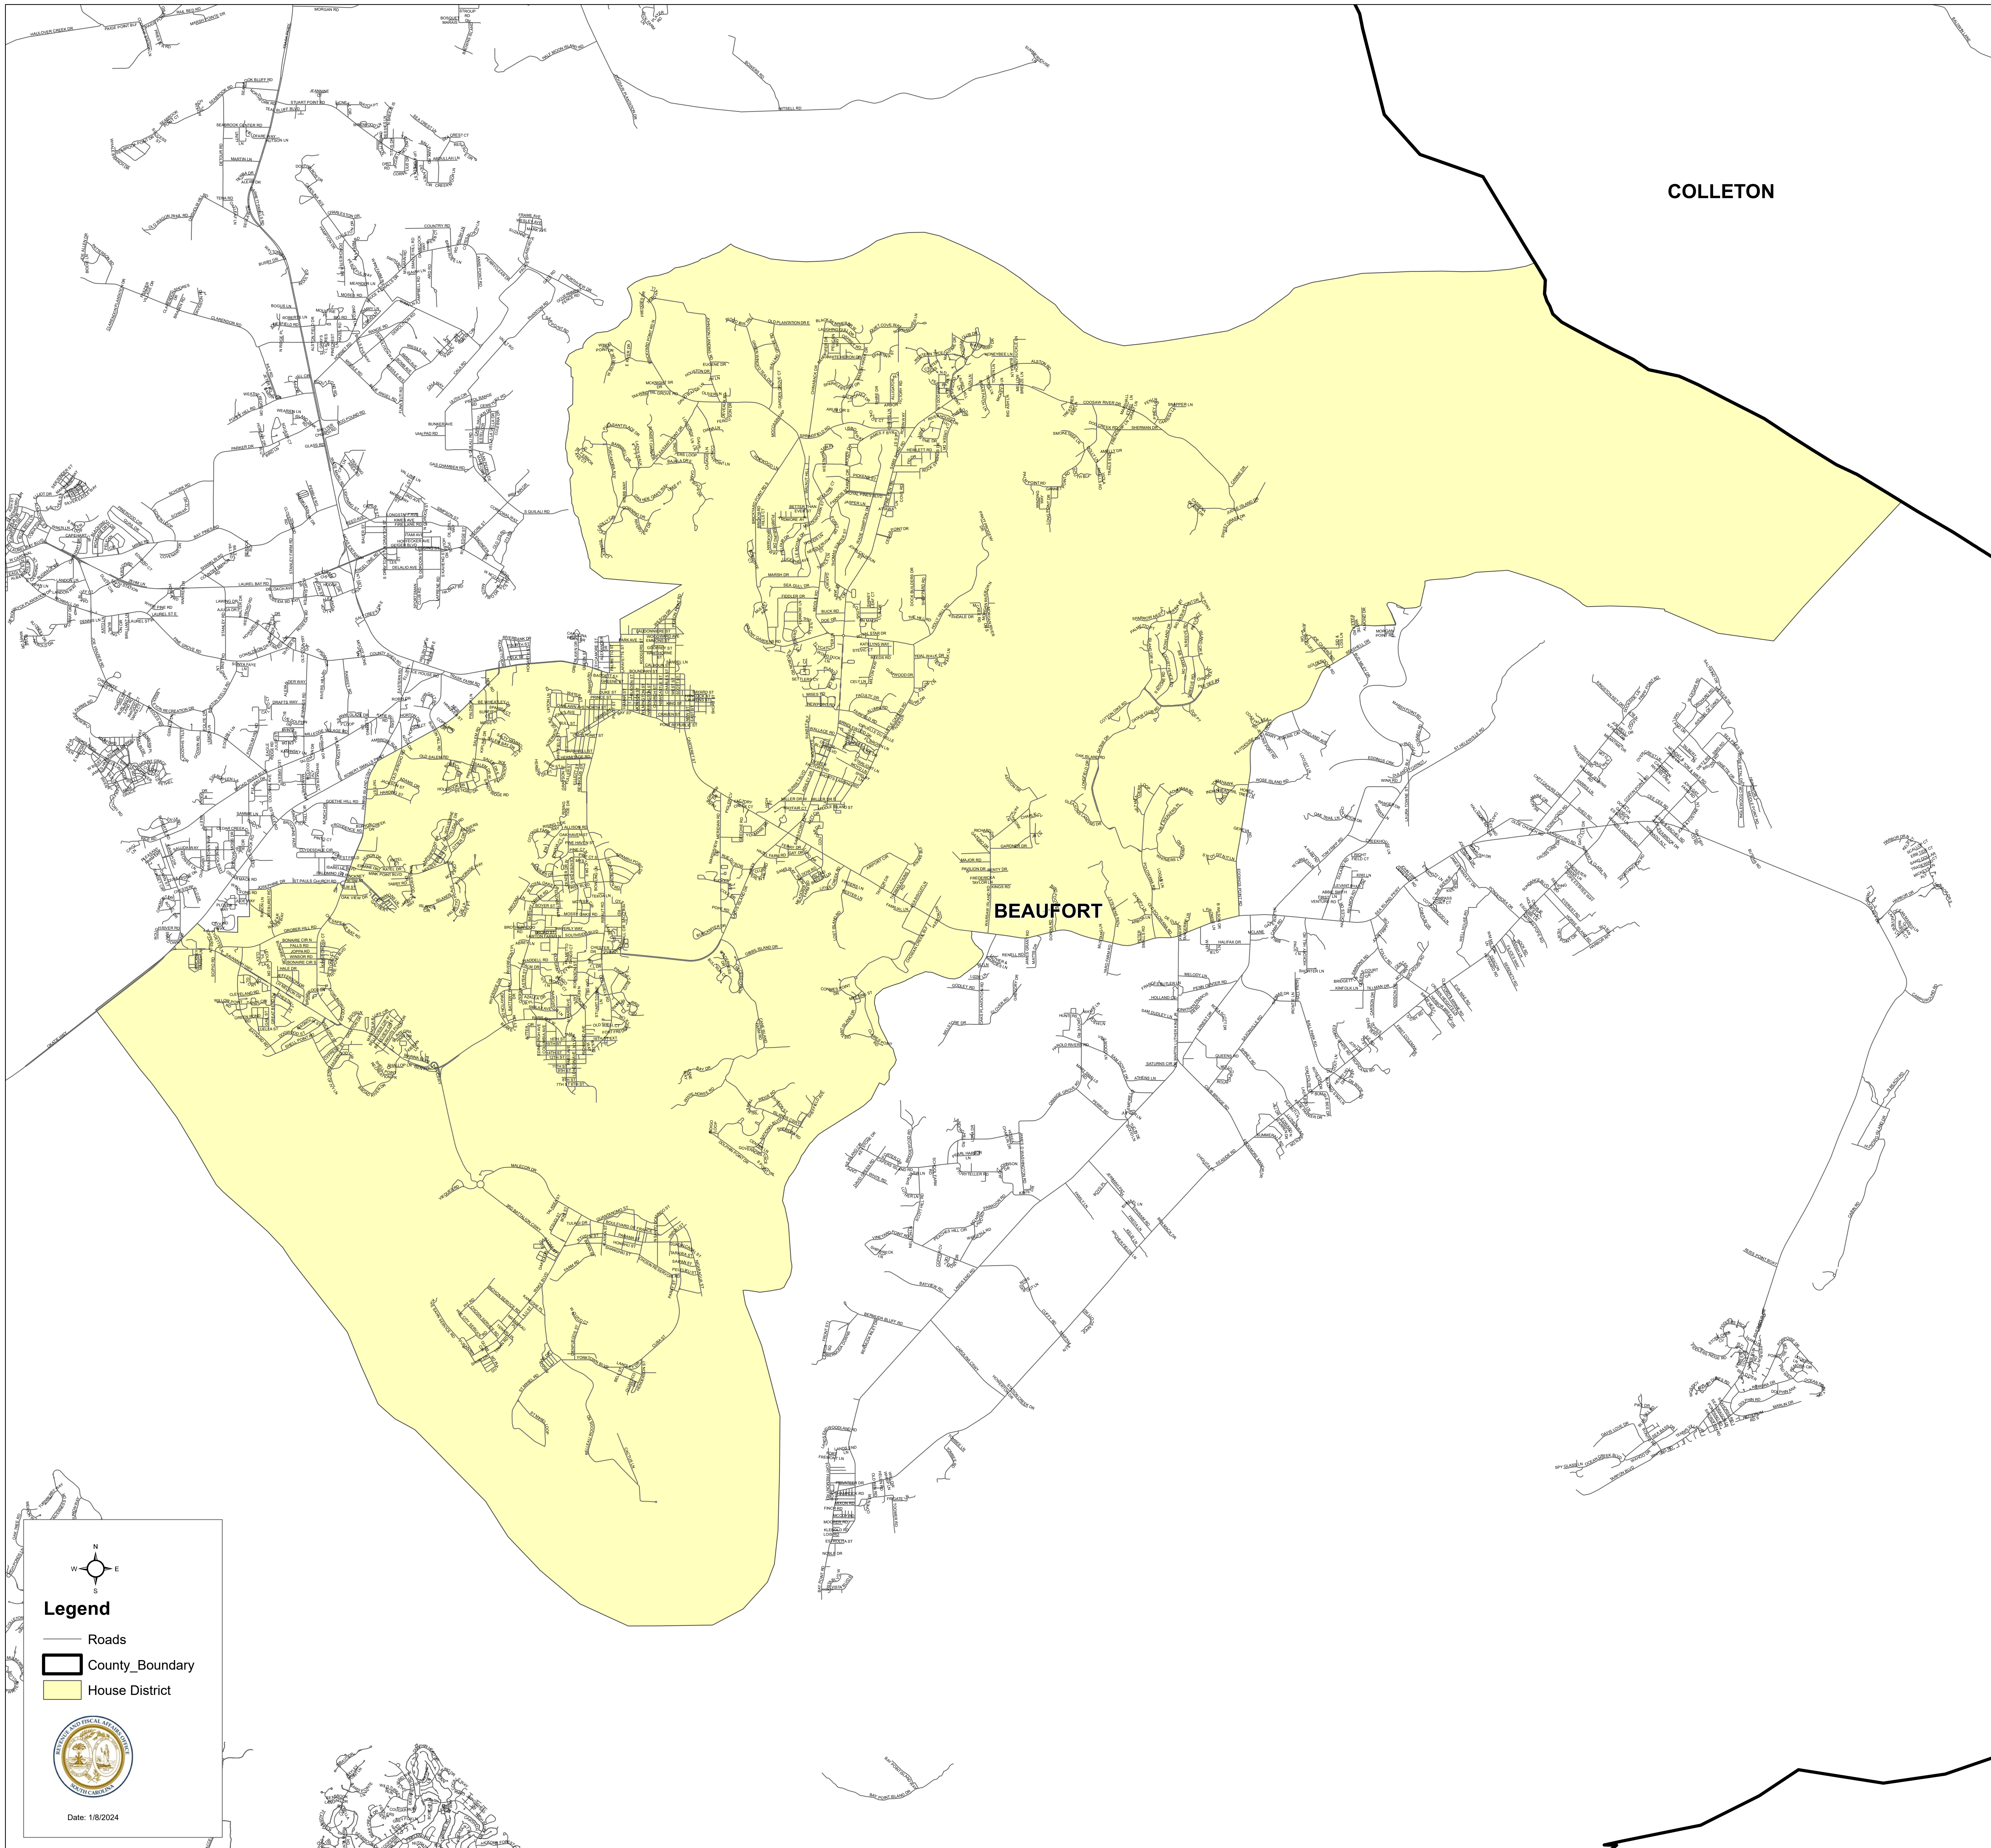

South Carolina House District 124

S.1024

COLLETON

BEAUFORT

Legend

-  Roads
-  County_Boundary
-  House District

Date: 1/8/2024