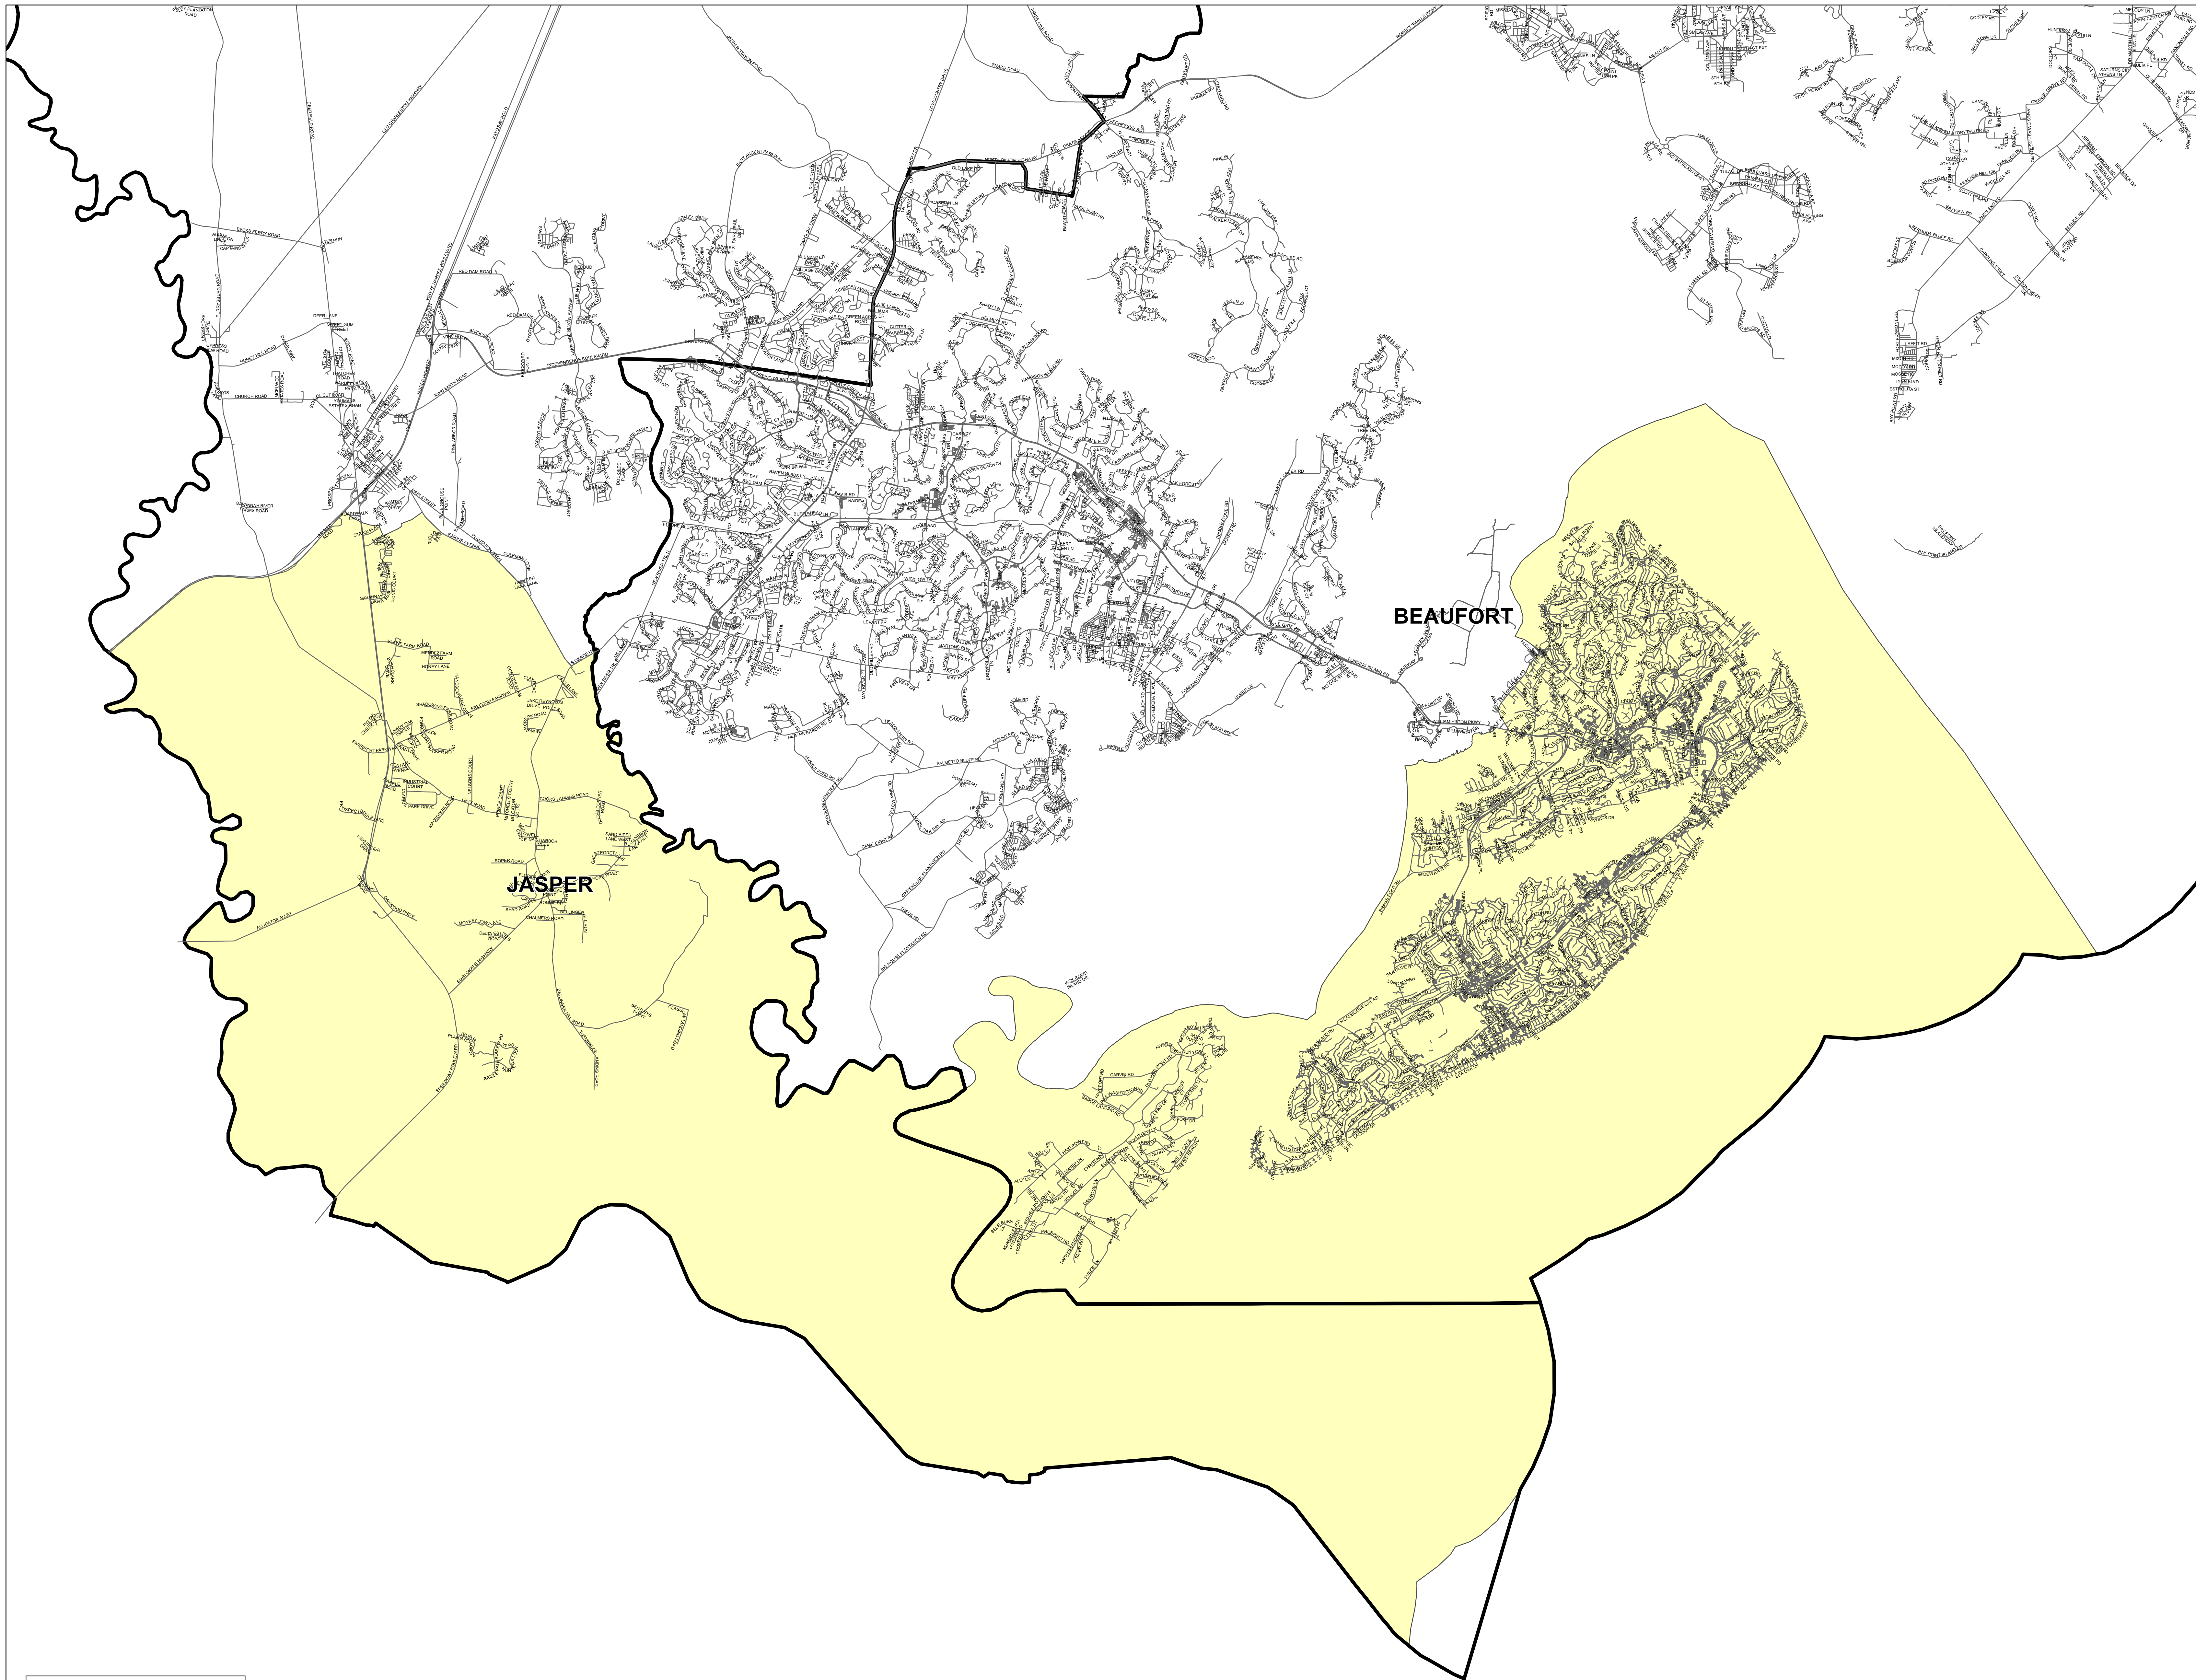

South Carolina House District 123

S.1024

Legend

-  Roads
-  County_Boundary
-  House District

Date: 1/8/2024