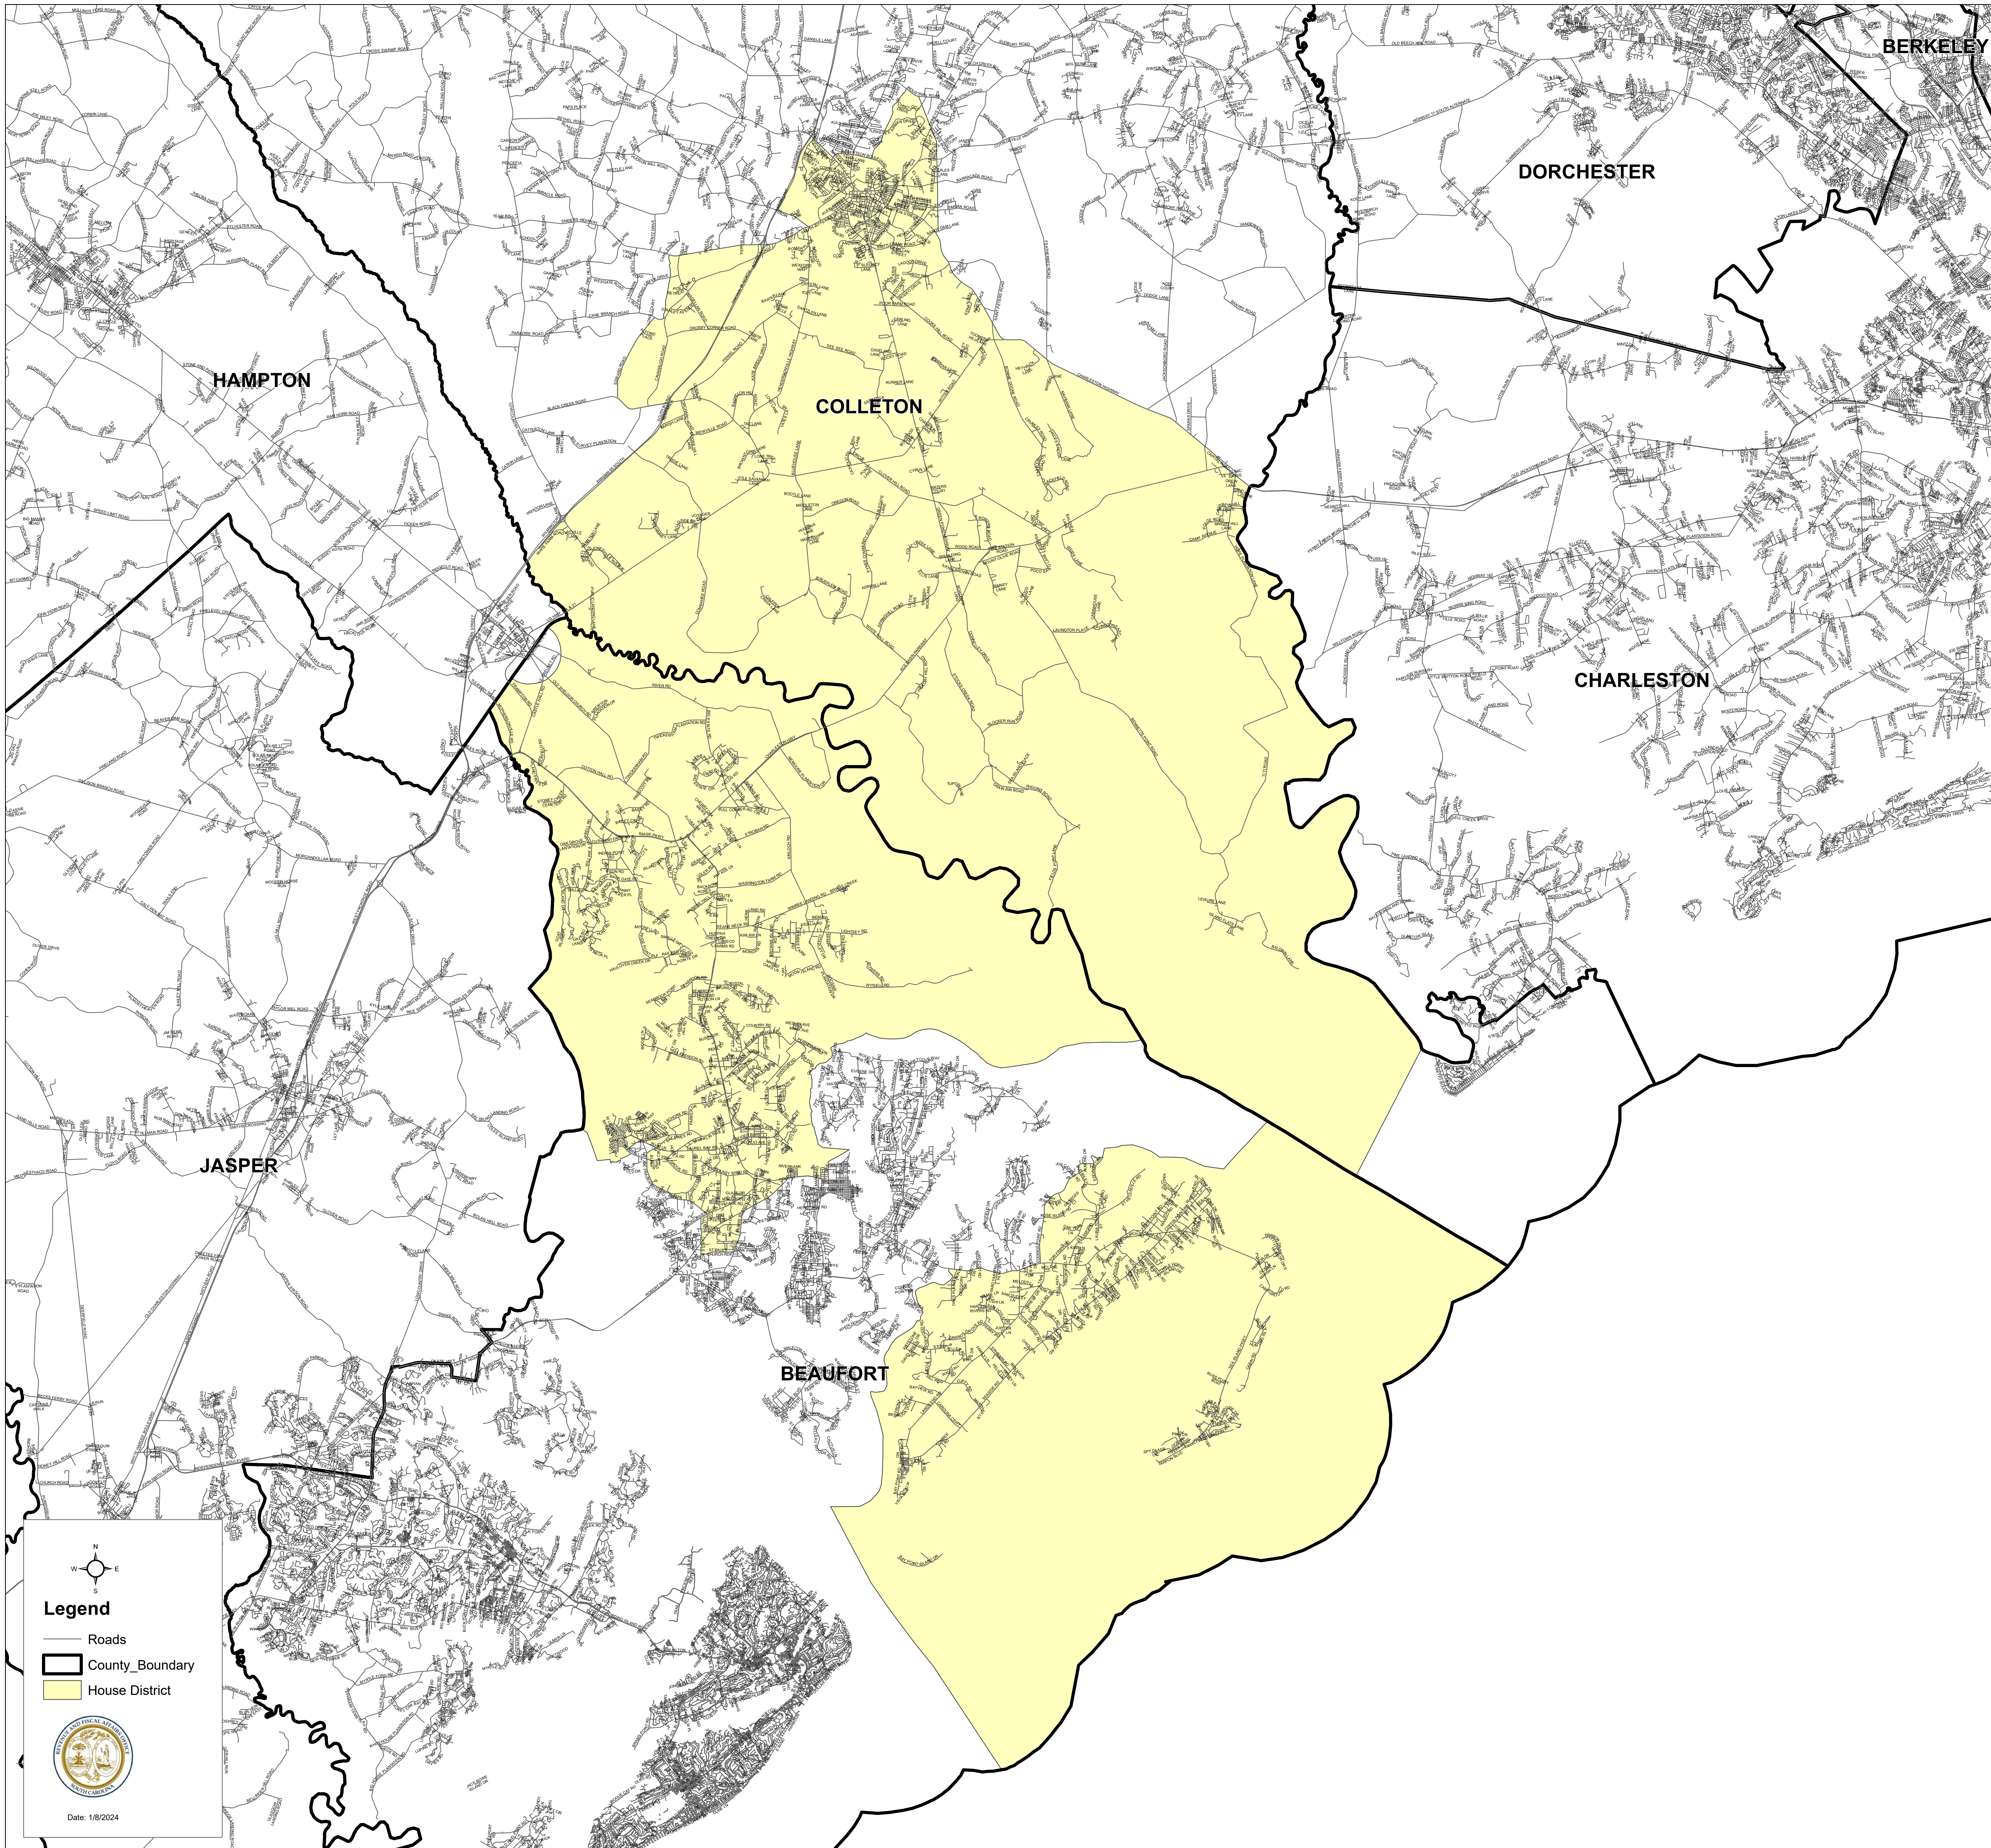

South Carolina House District 121

S.1024

Legend

- Roads
- County_Boundary
- House District

Date: 1/8/2024