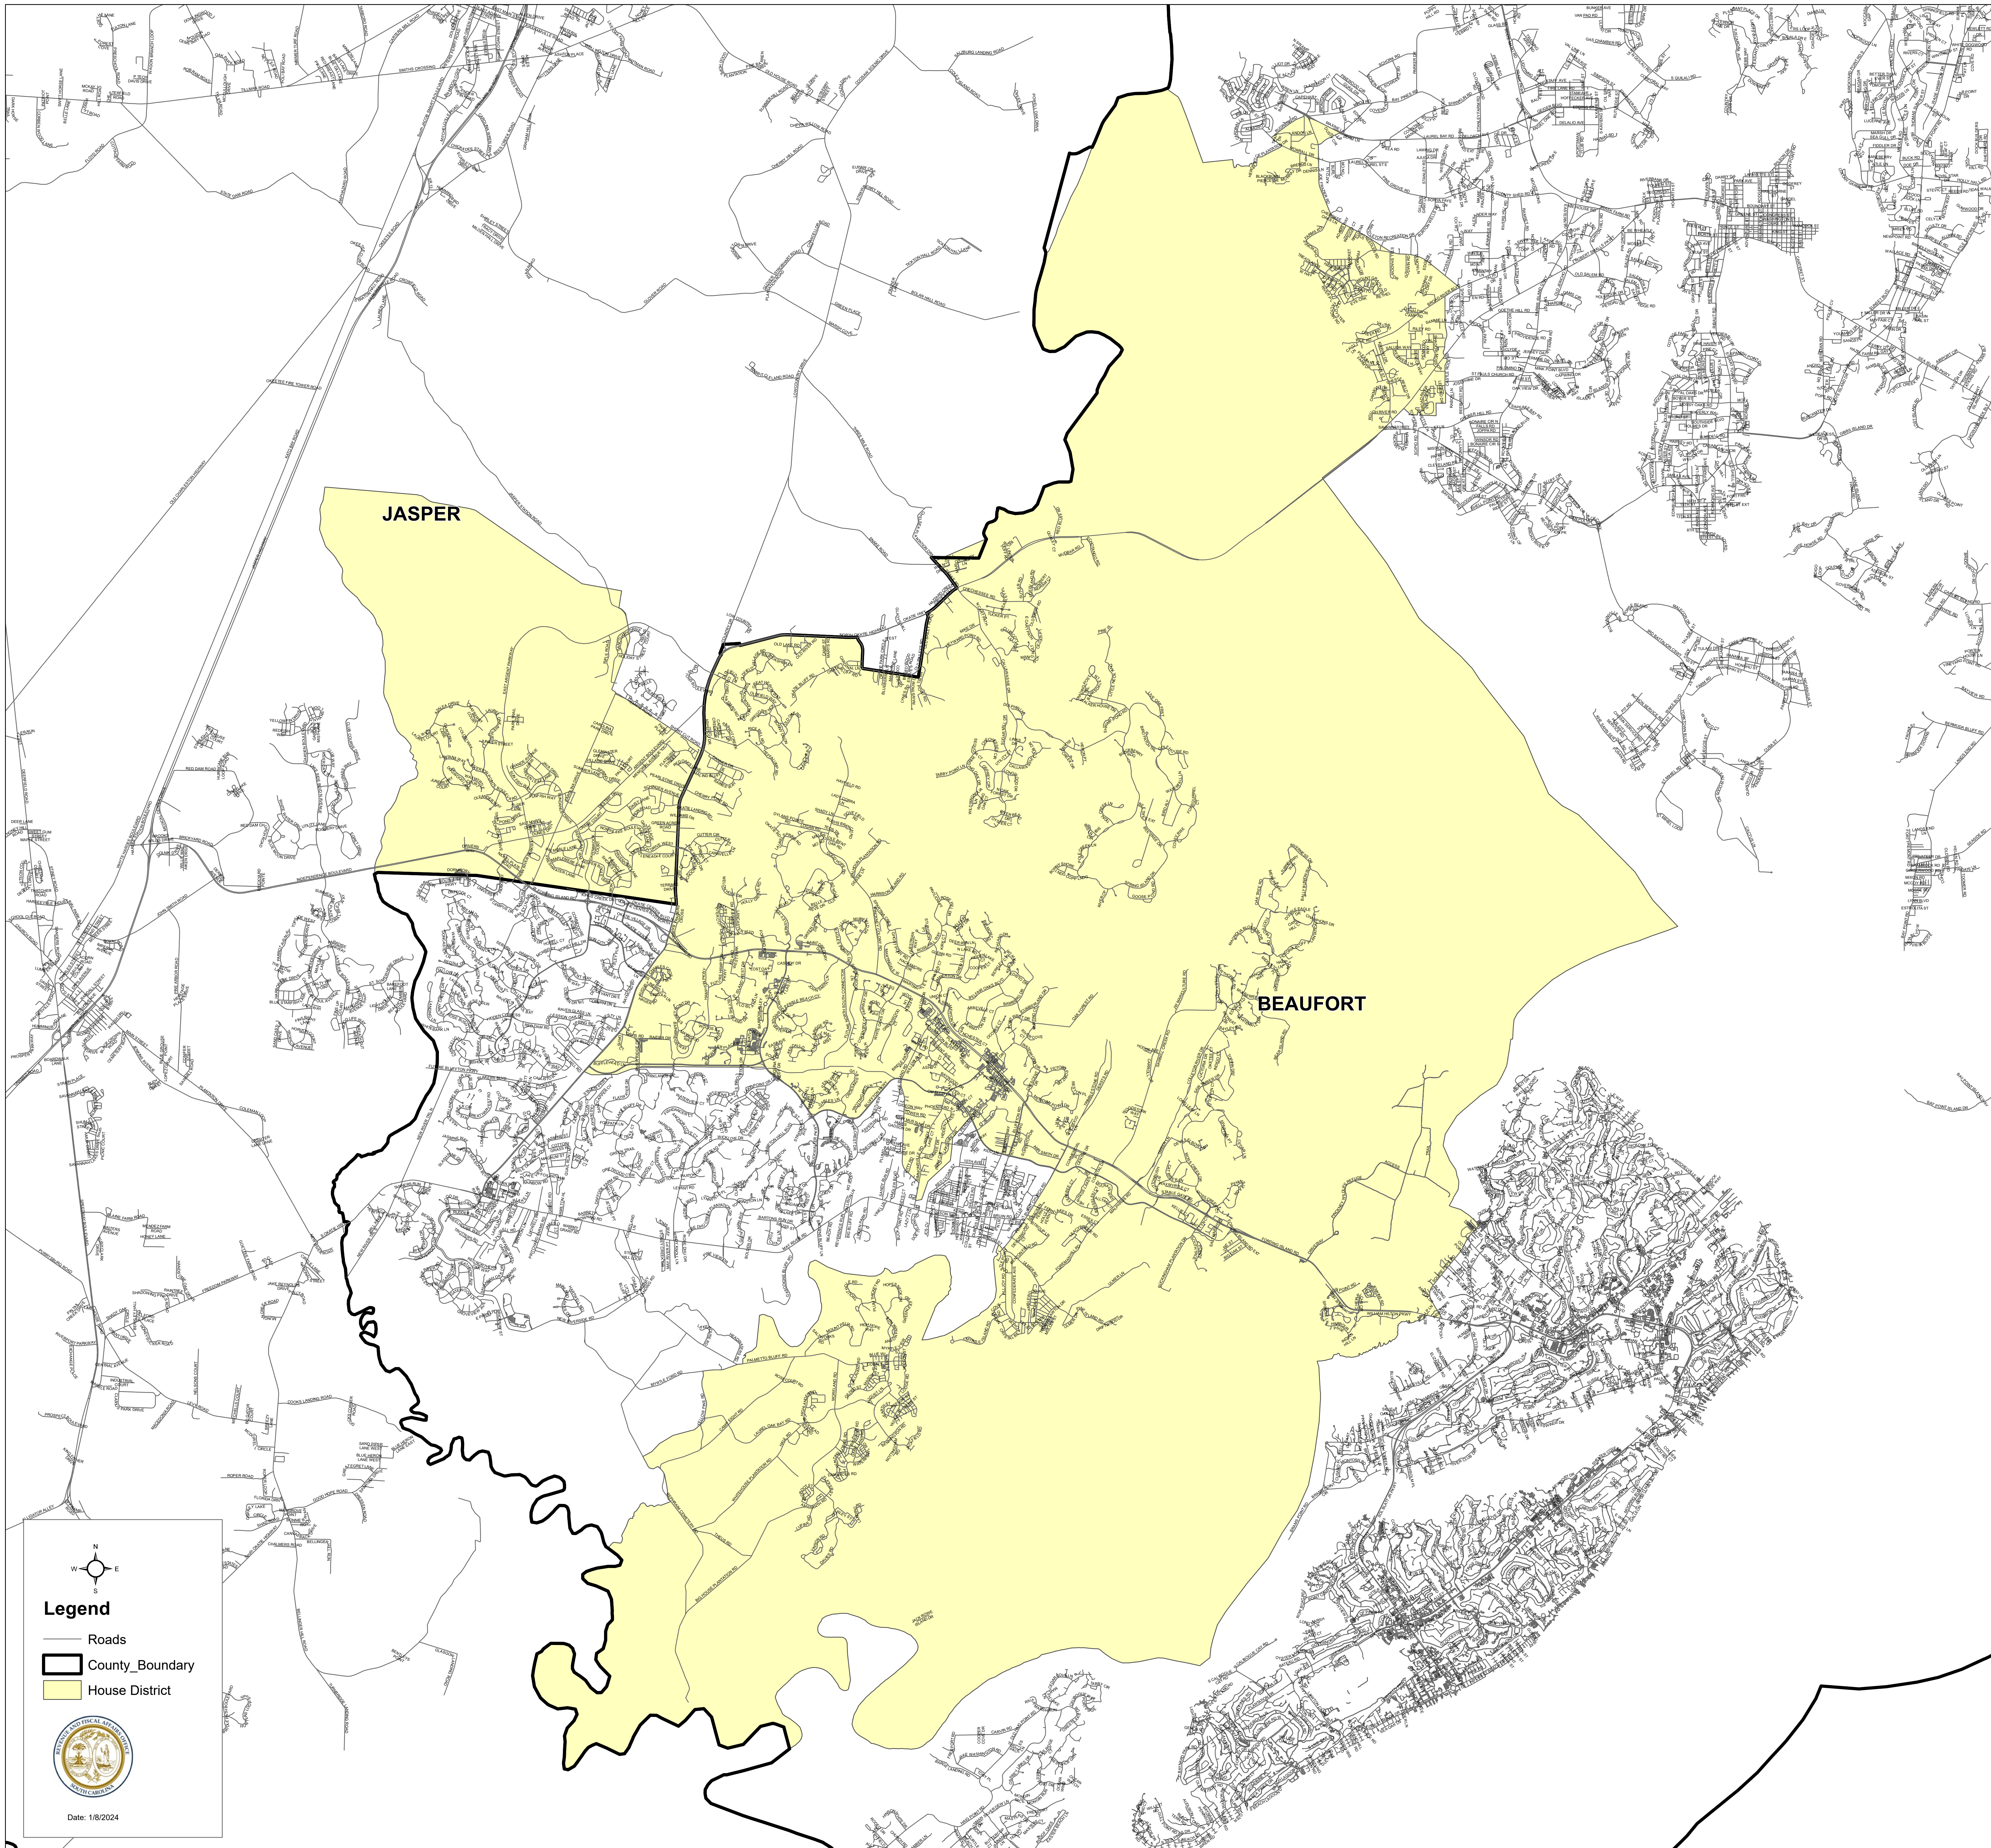

South Carolina House District 120

S.1024

Legend

- Roads
- County_Boundary
- House District

Date: 1/8/2024