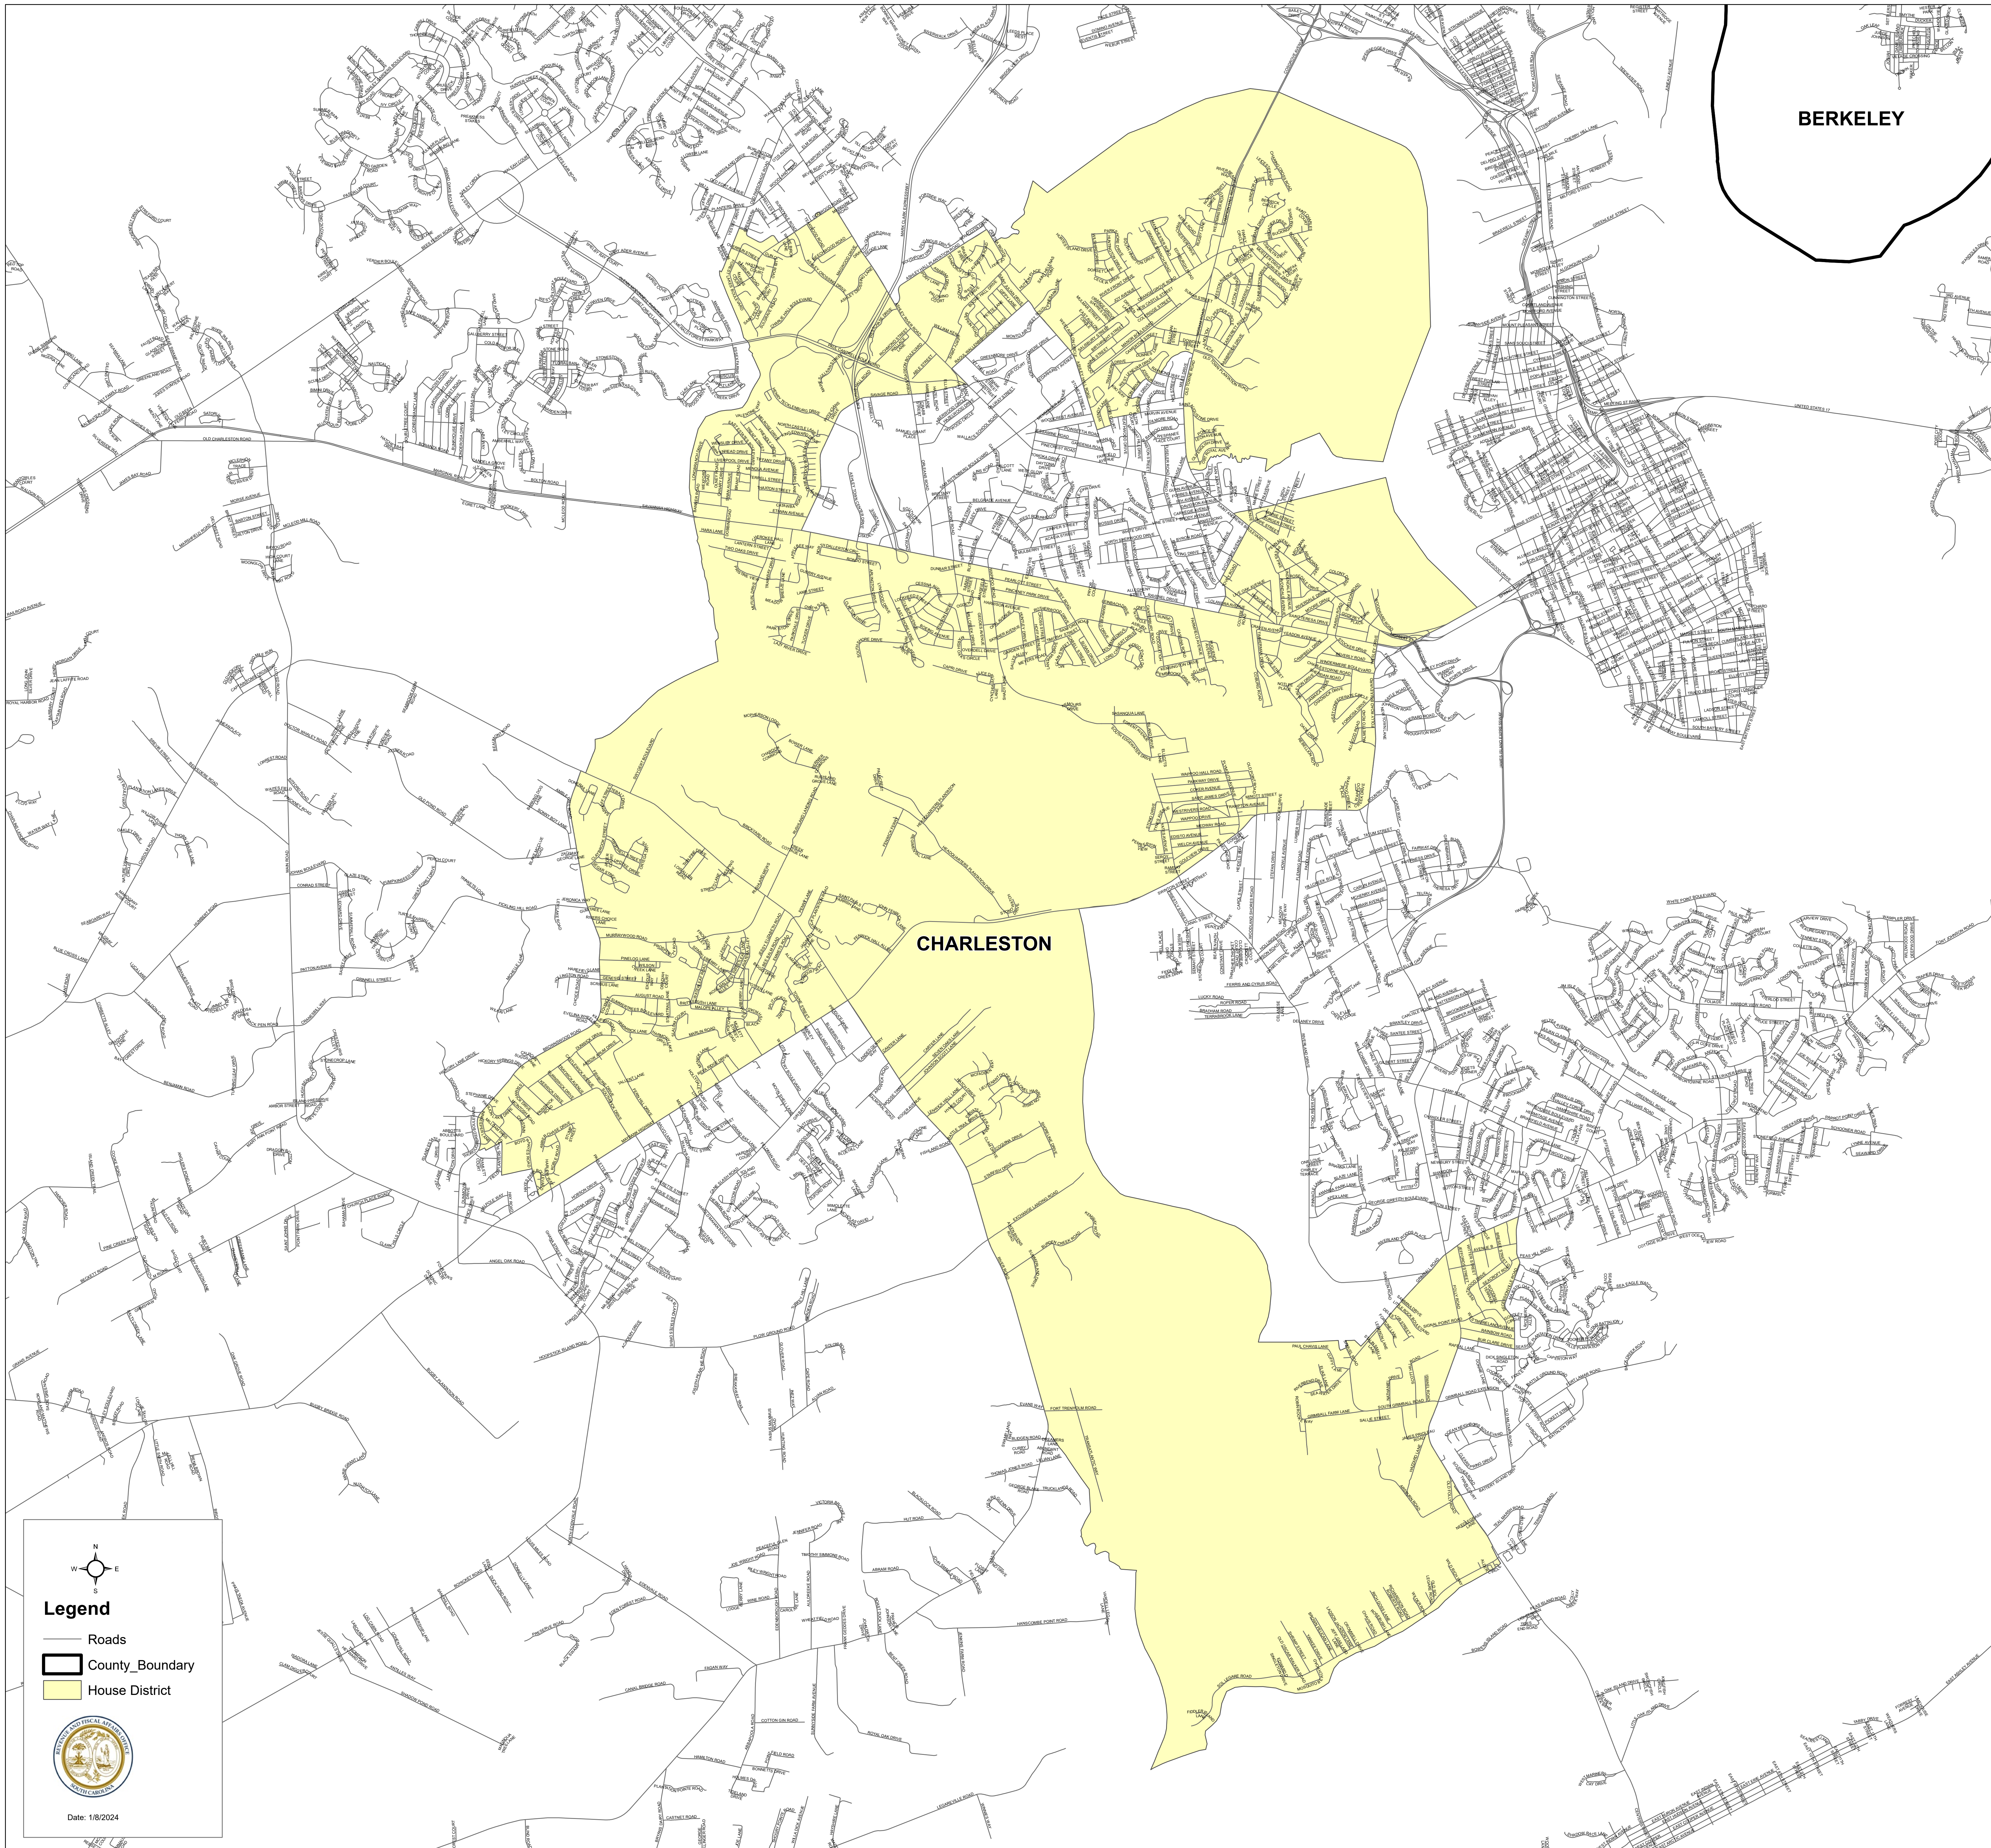

South Carolina House District 119

S.1024

Legend
— Roads
▭ County_Boundary
▭ House District

Date: 1/8/2024