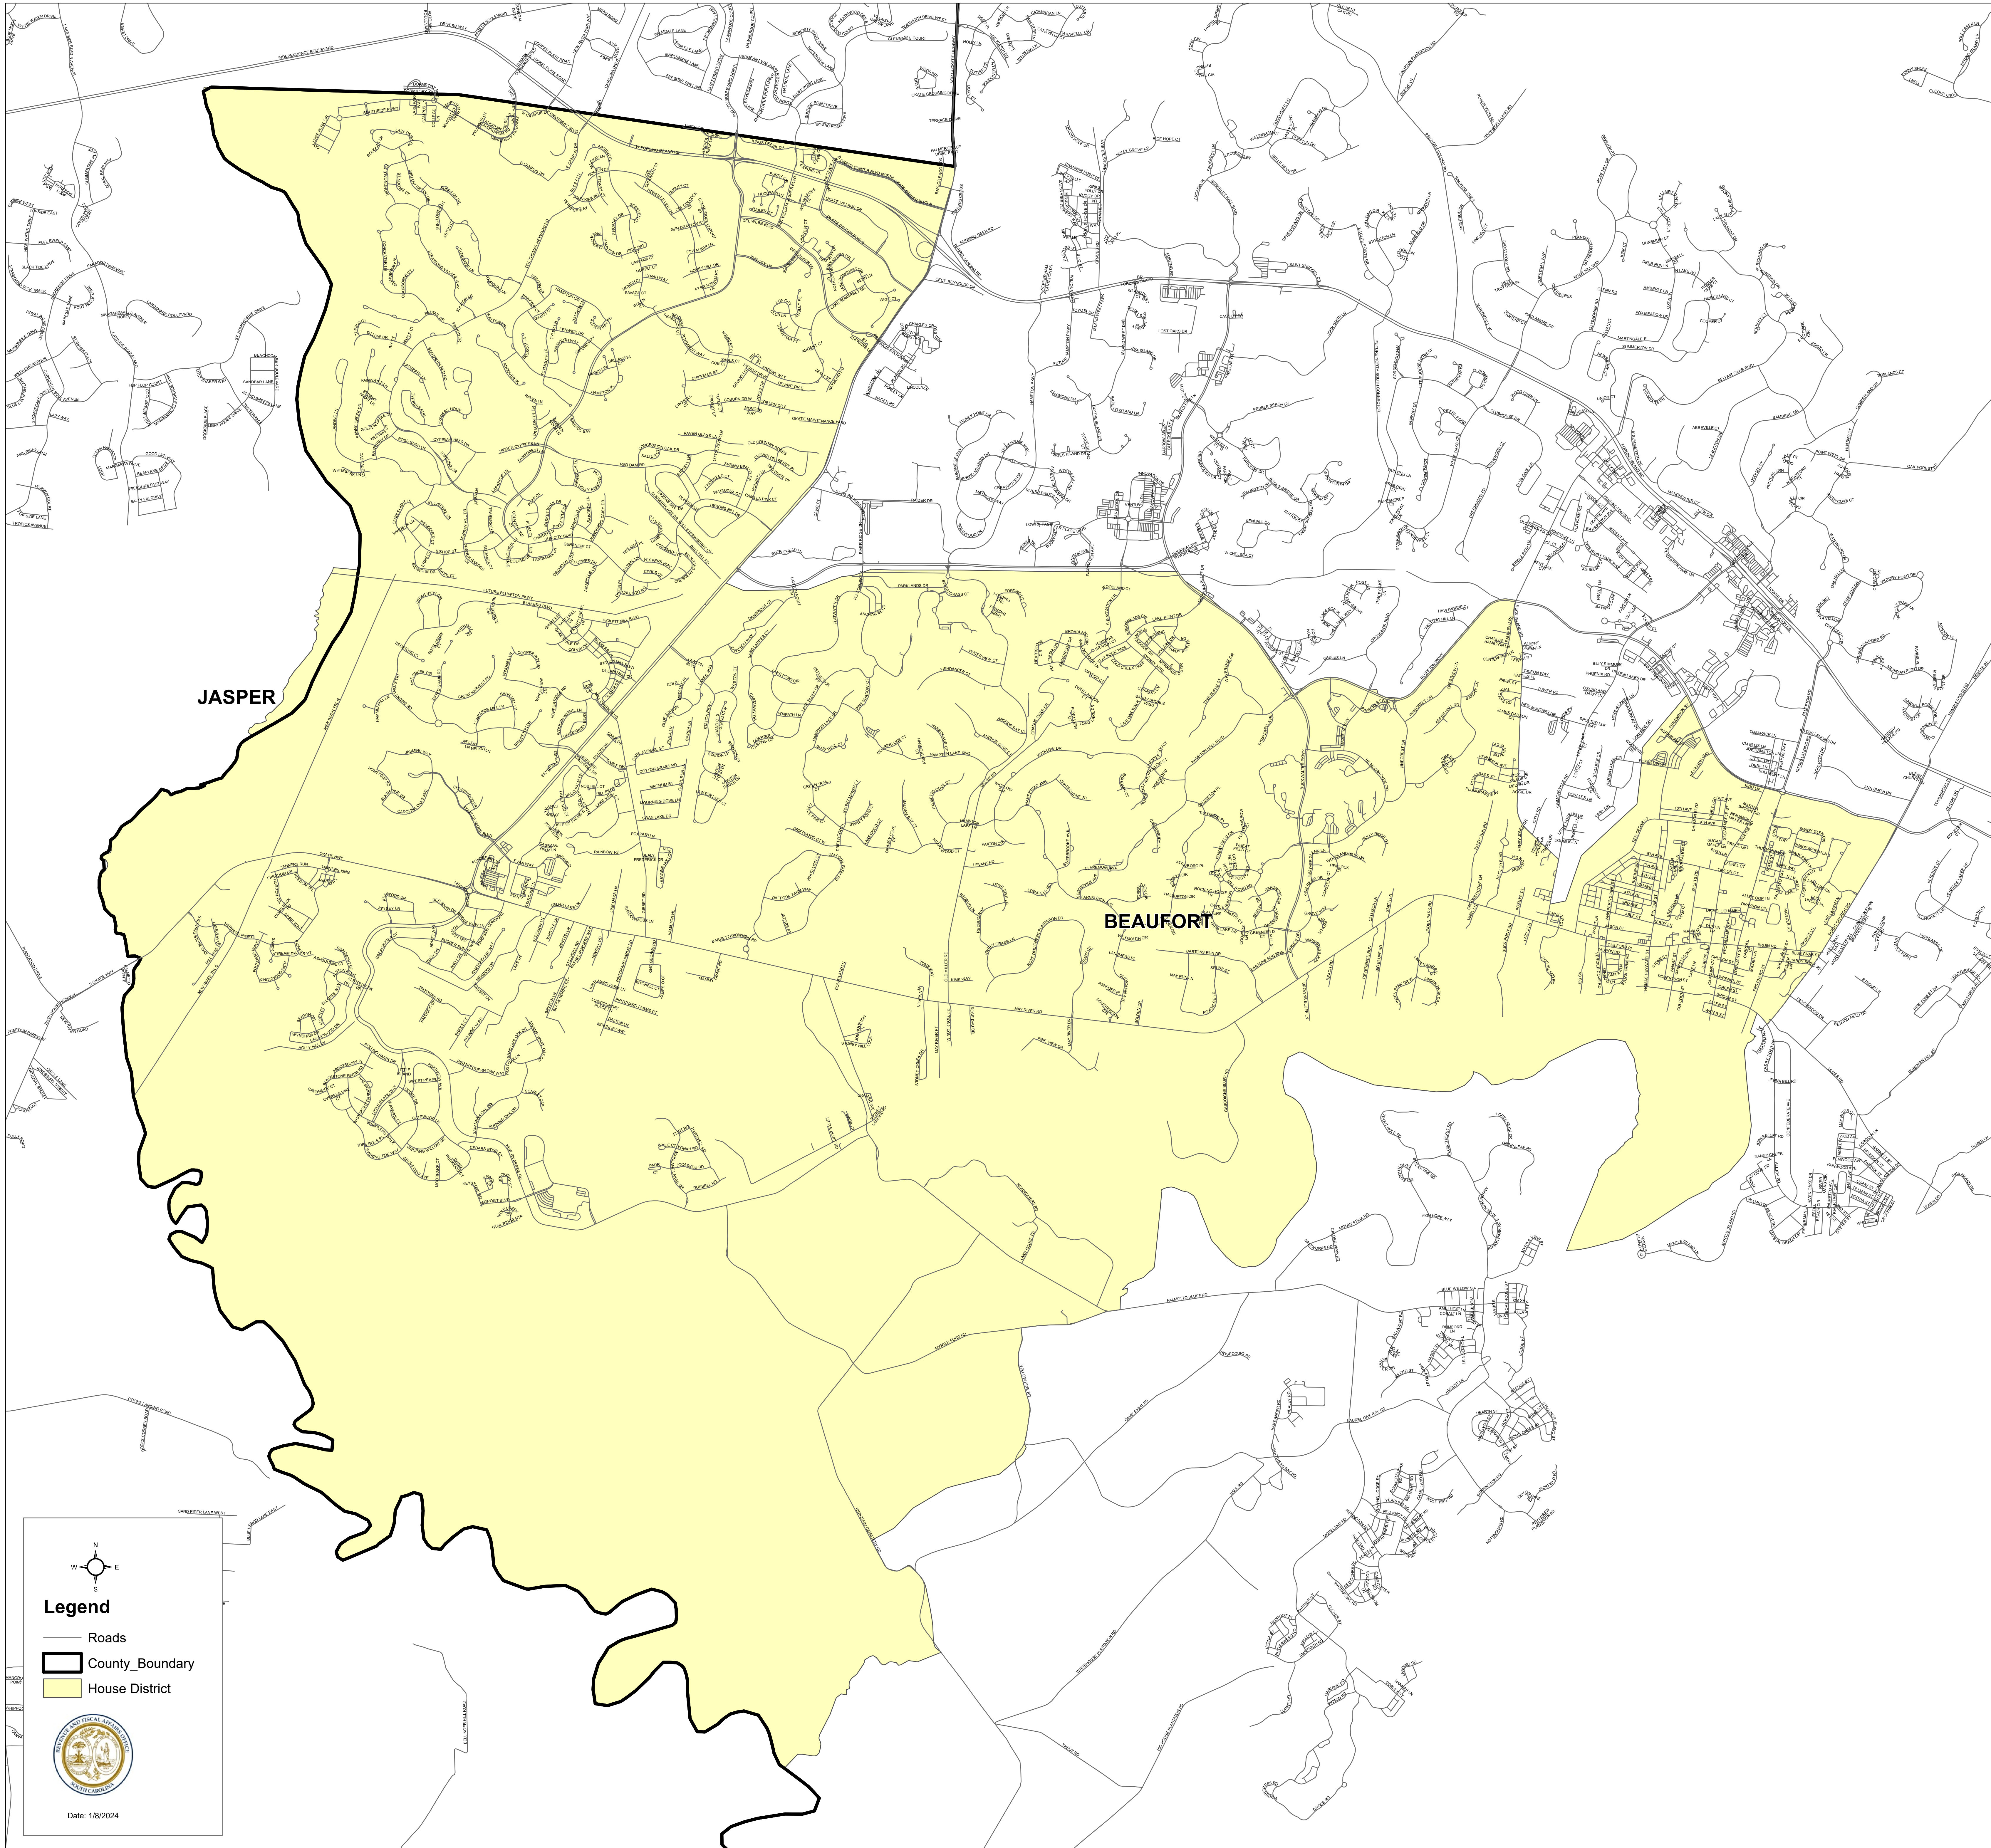

# South Carolina House District 118

S.1024

**Legend**

- Roads
- County\_Boundary
- House District

Date: 1/8/2024