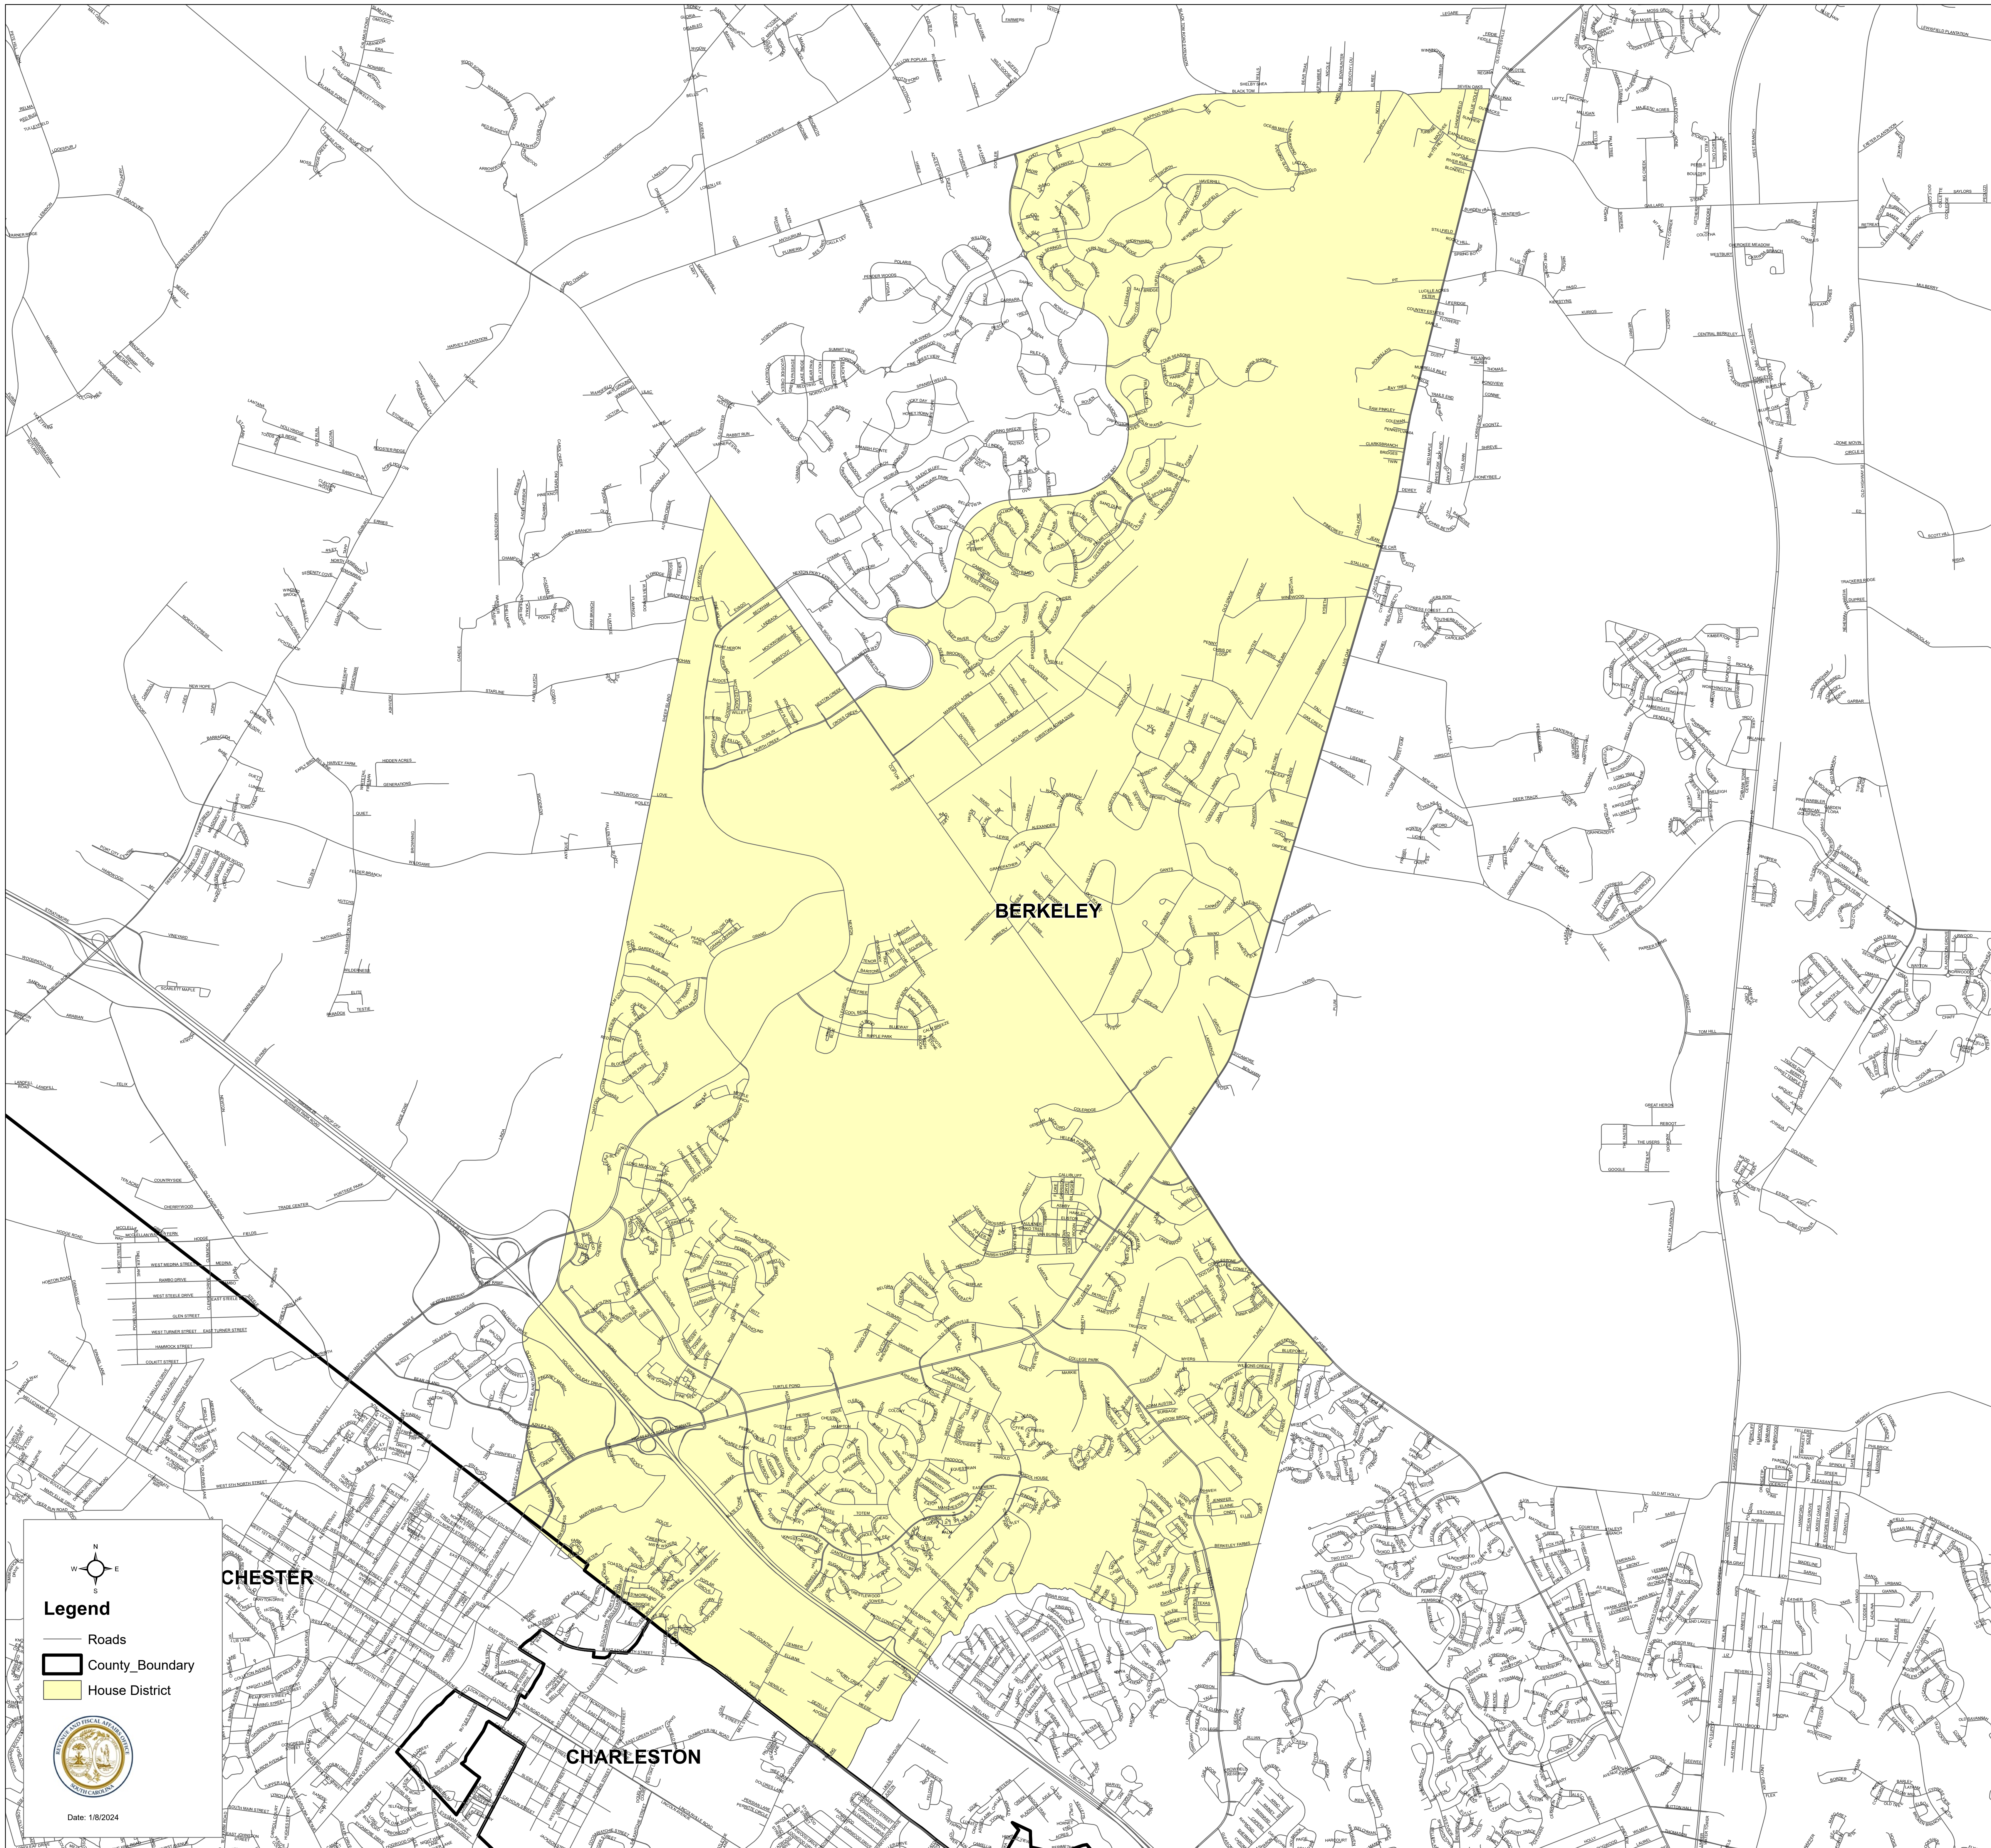

# South Carolina House District 117

S.1024

**Legend**

- Roads
- County Boundary
- House District

Date: 1/8/2024