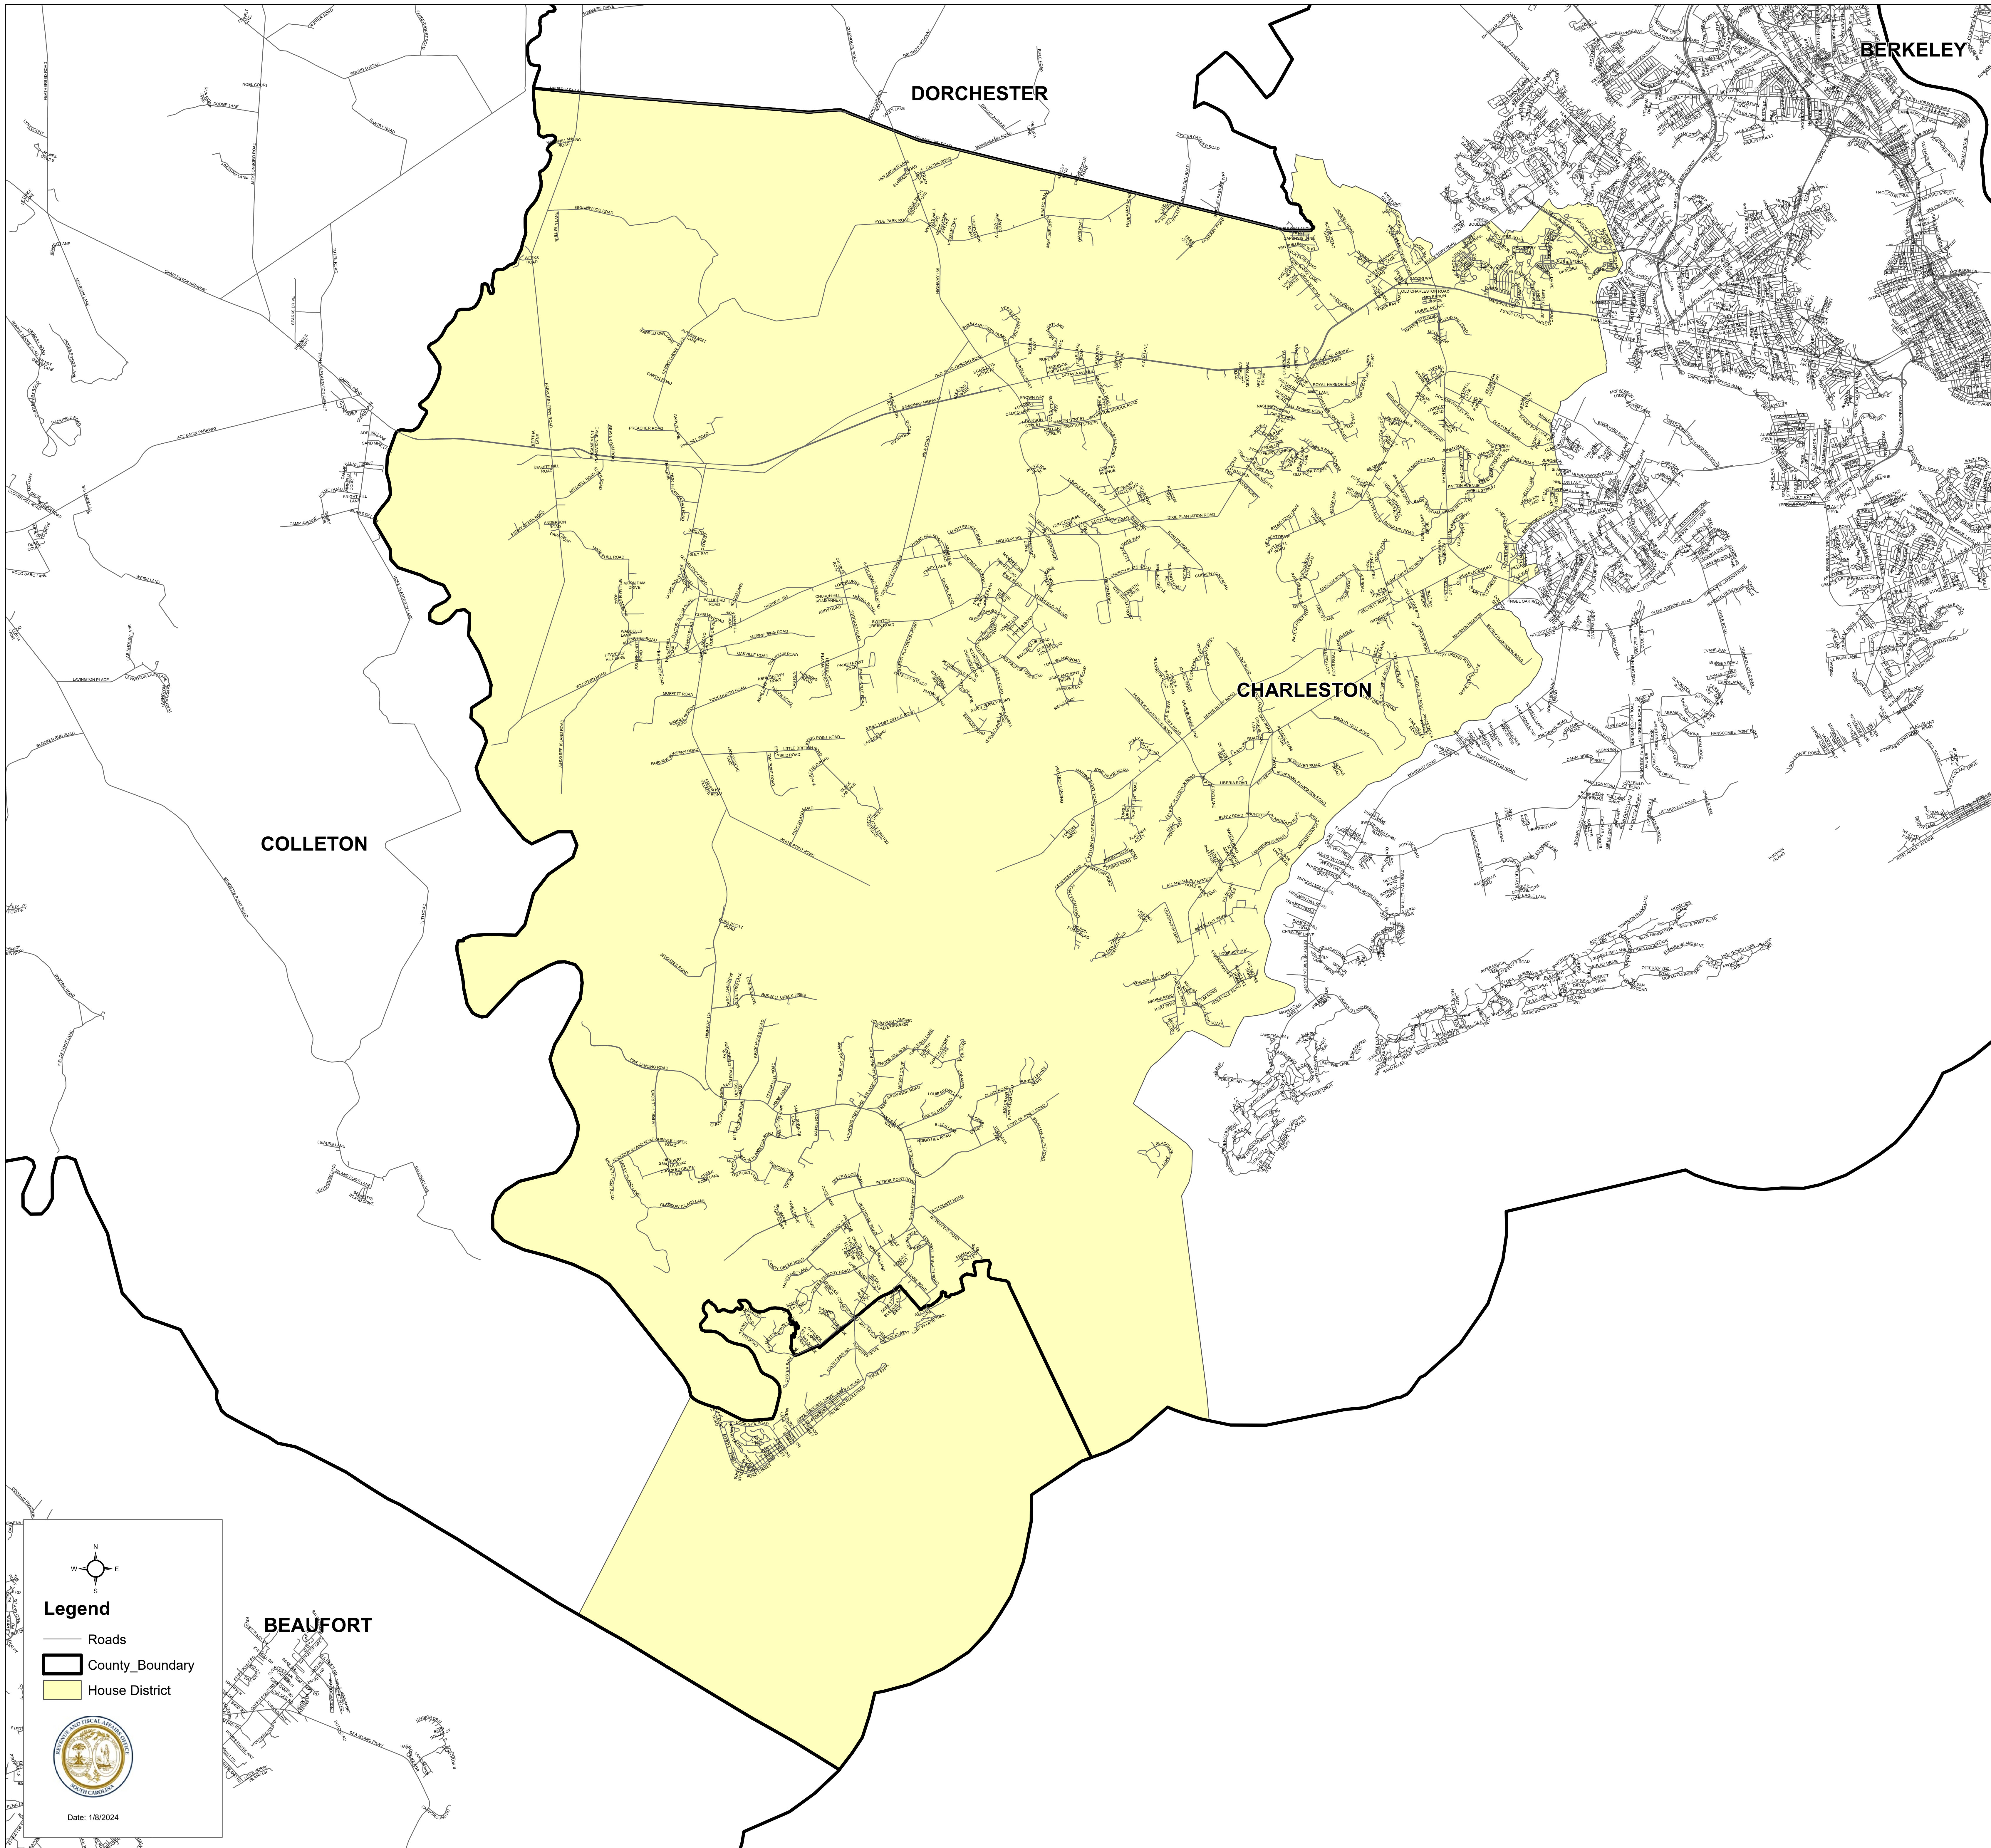

# South Carolina House District 116

S.1024

- Legend**
- Roads
  - County\_Boundary
  - House District

Date: 1/8/2024