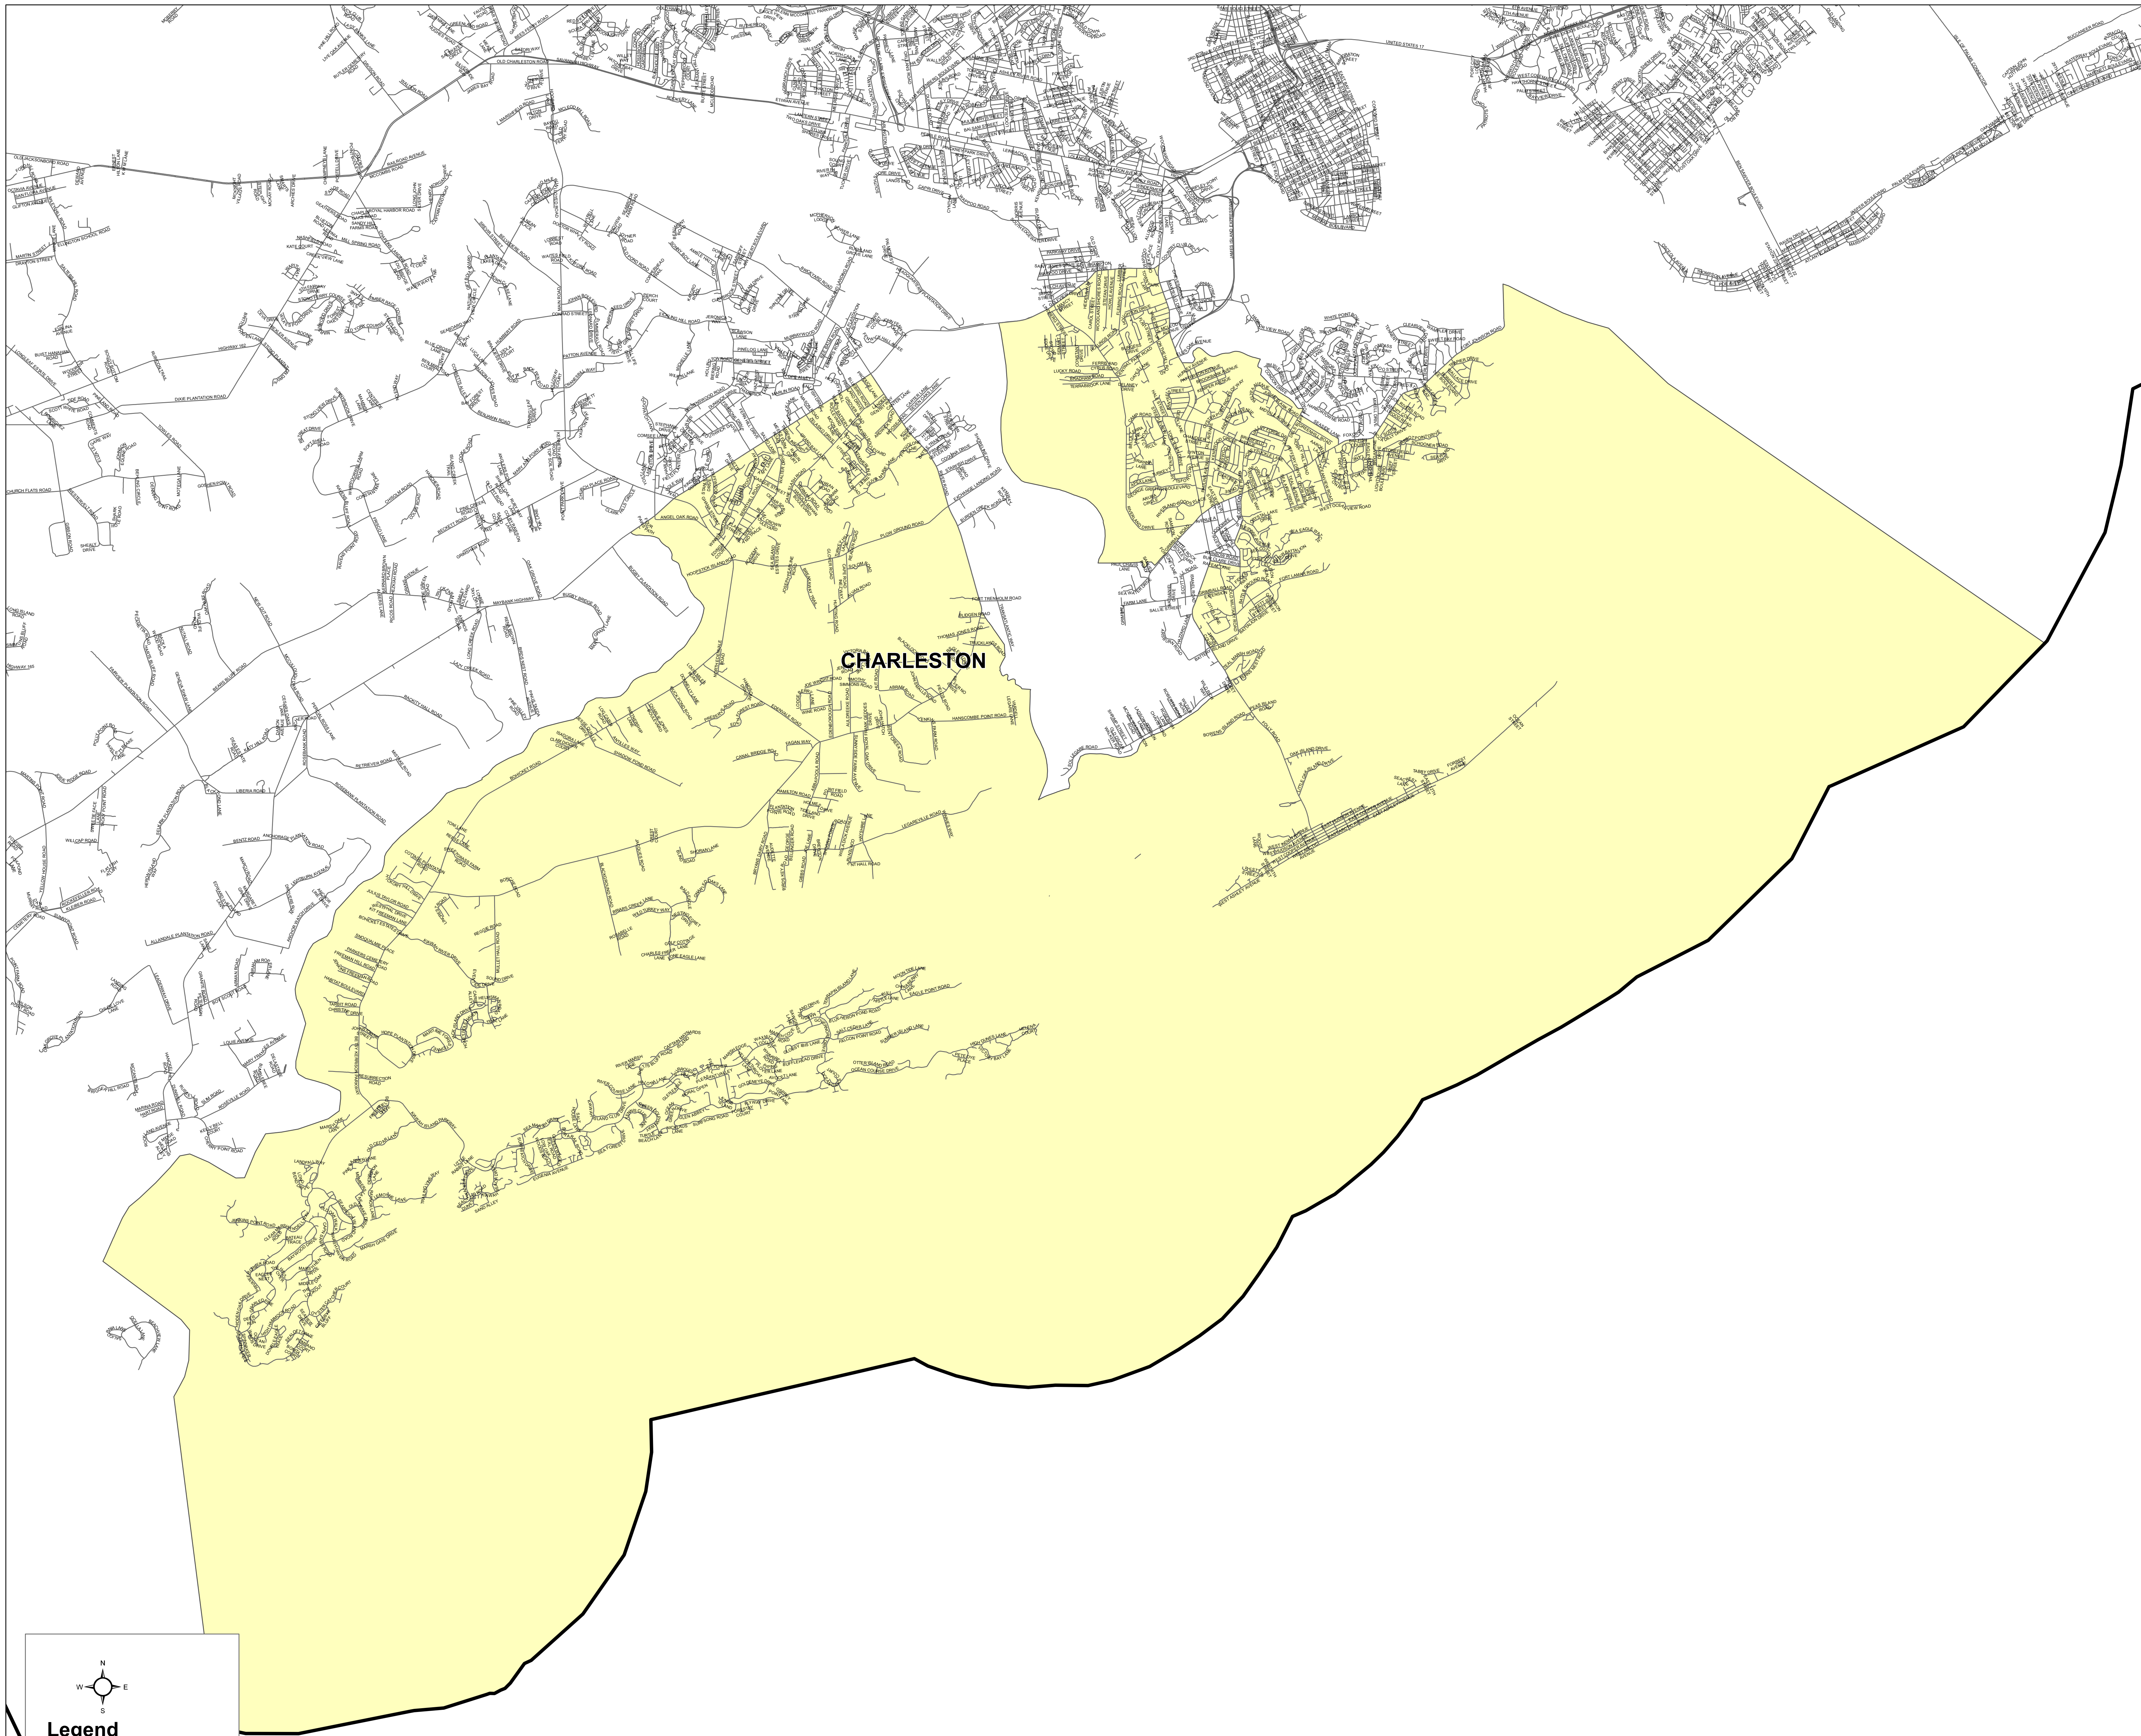

# South Carolina House District 115

S.1024

CHARLESTON

**Legend**

- Roads
- County\_Boundary
- House District

Date: 1/8/2024