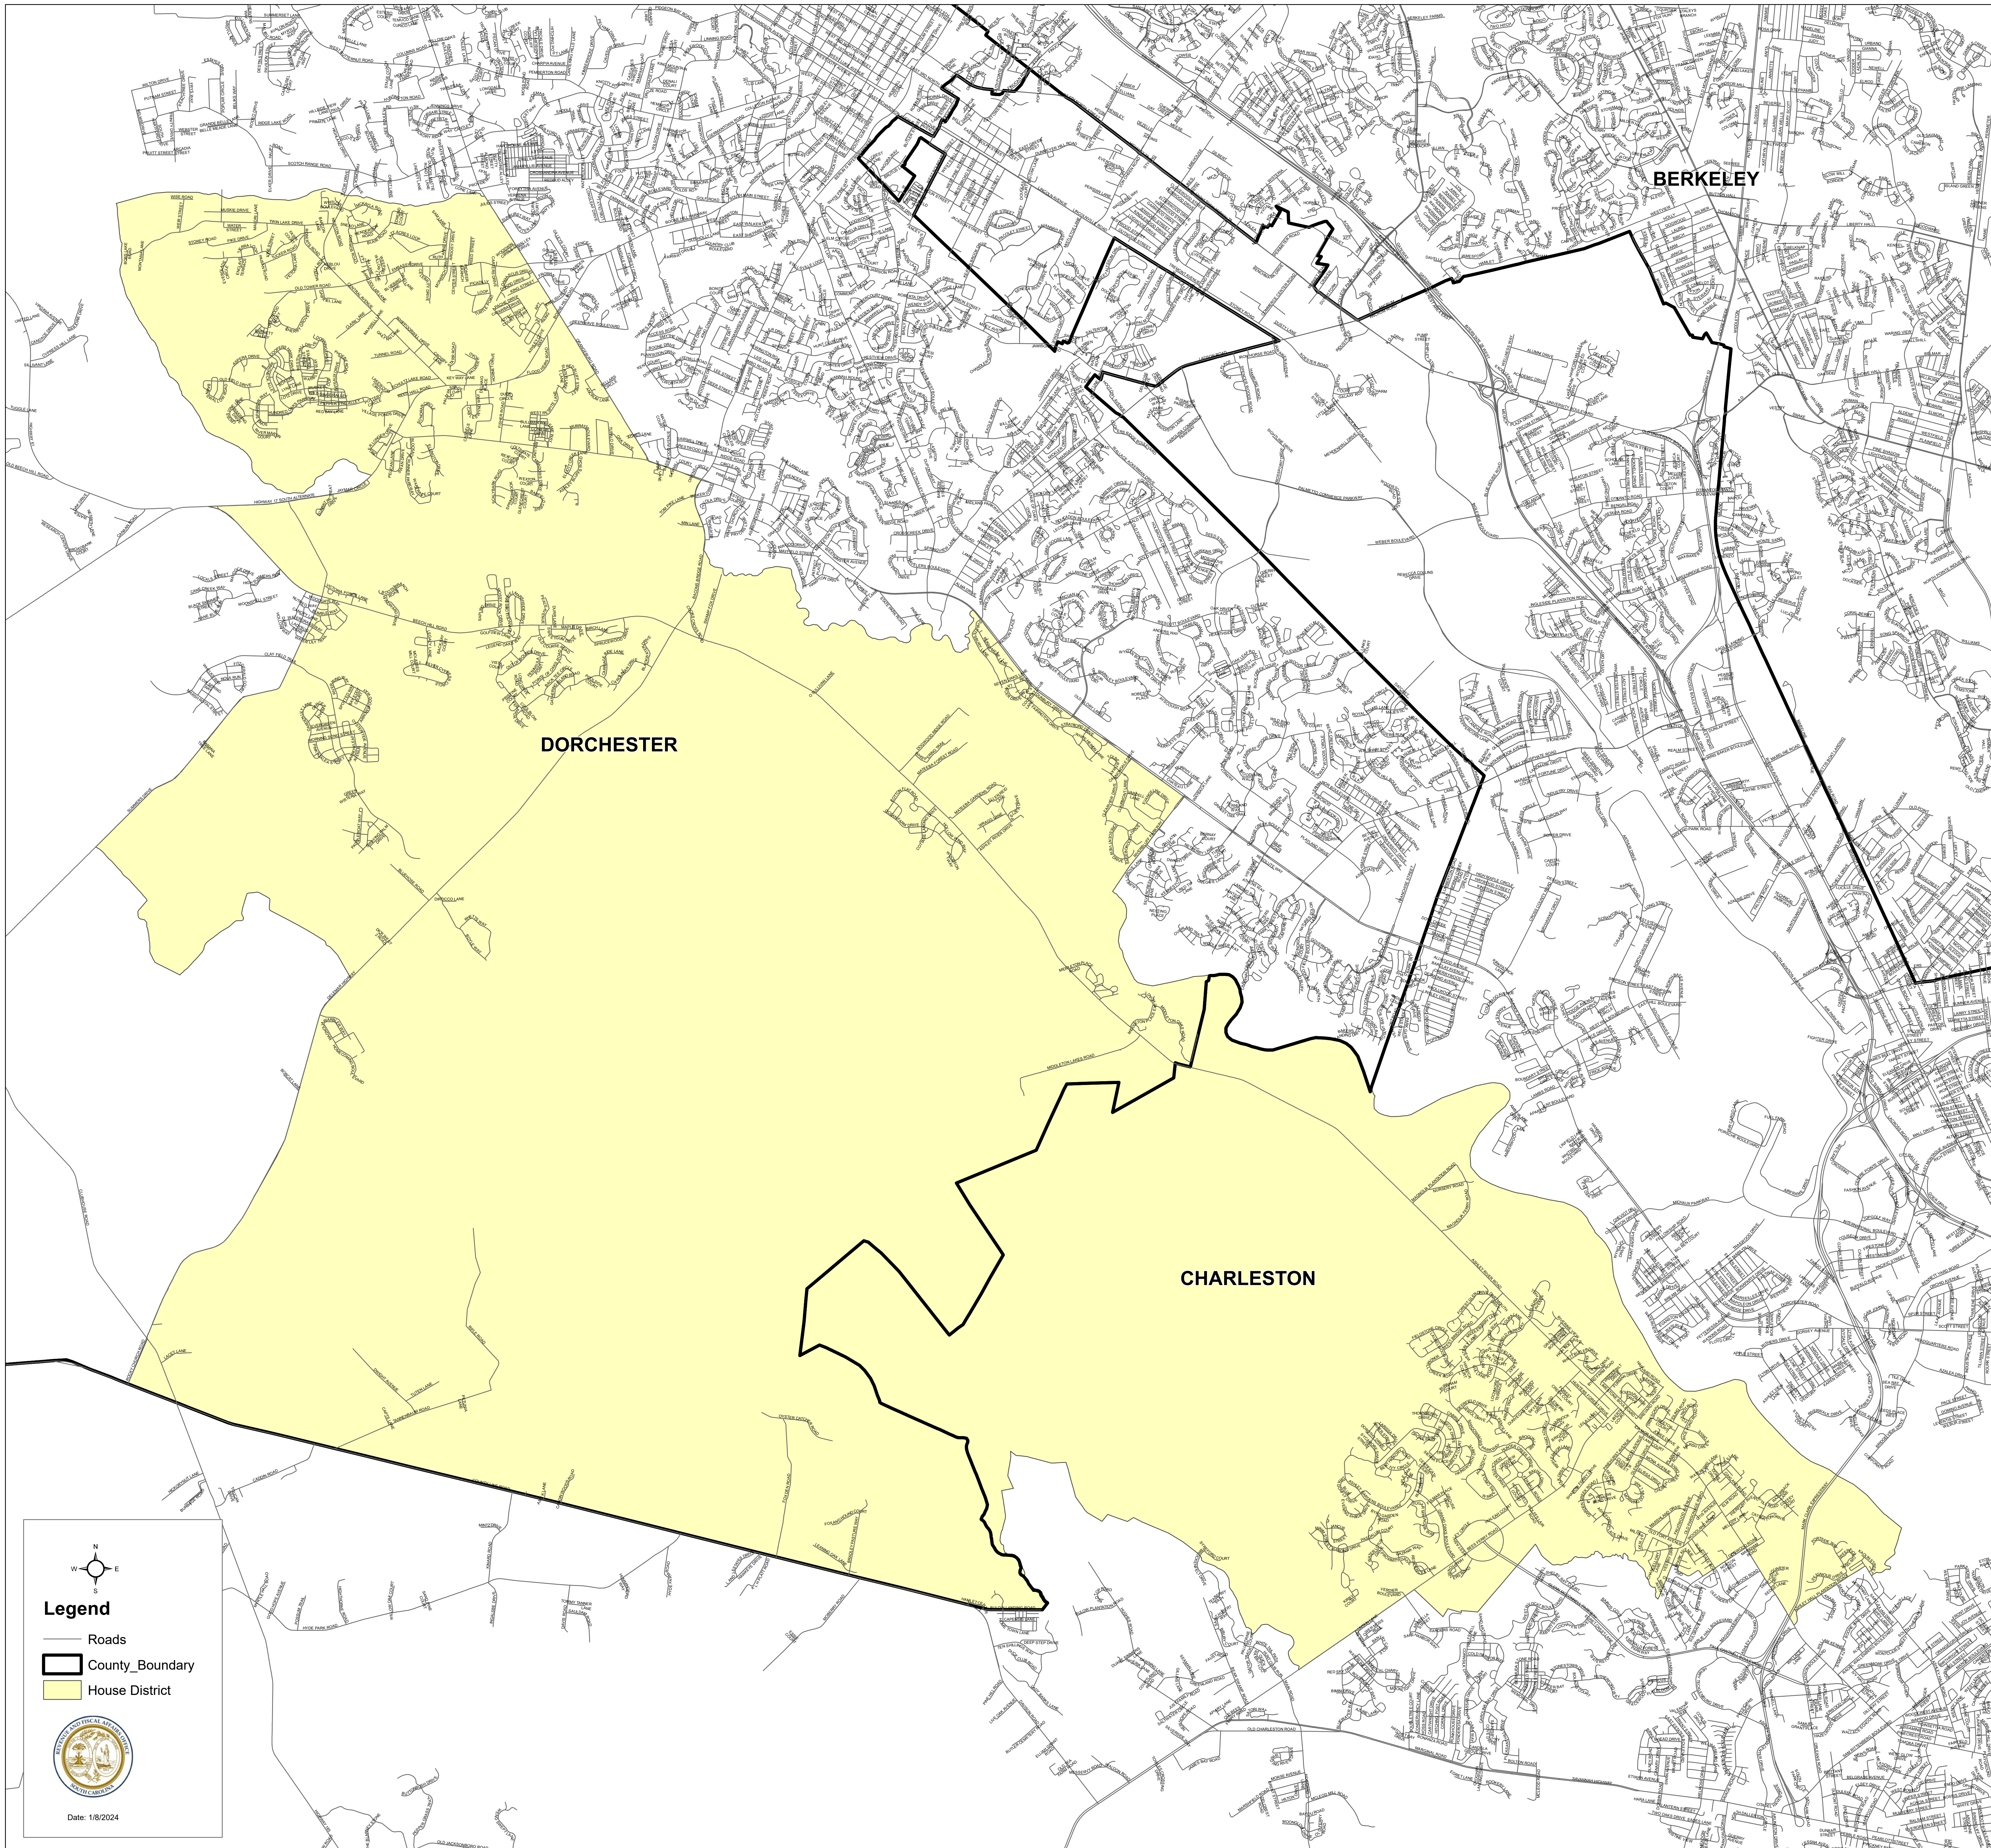

South Carolina House District 114

S.1024

Legend

- Roads
- County_Boundary
- House District

Date: 1/8/2024