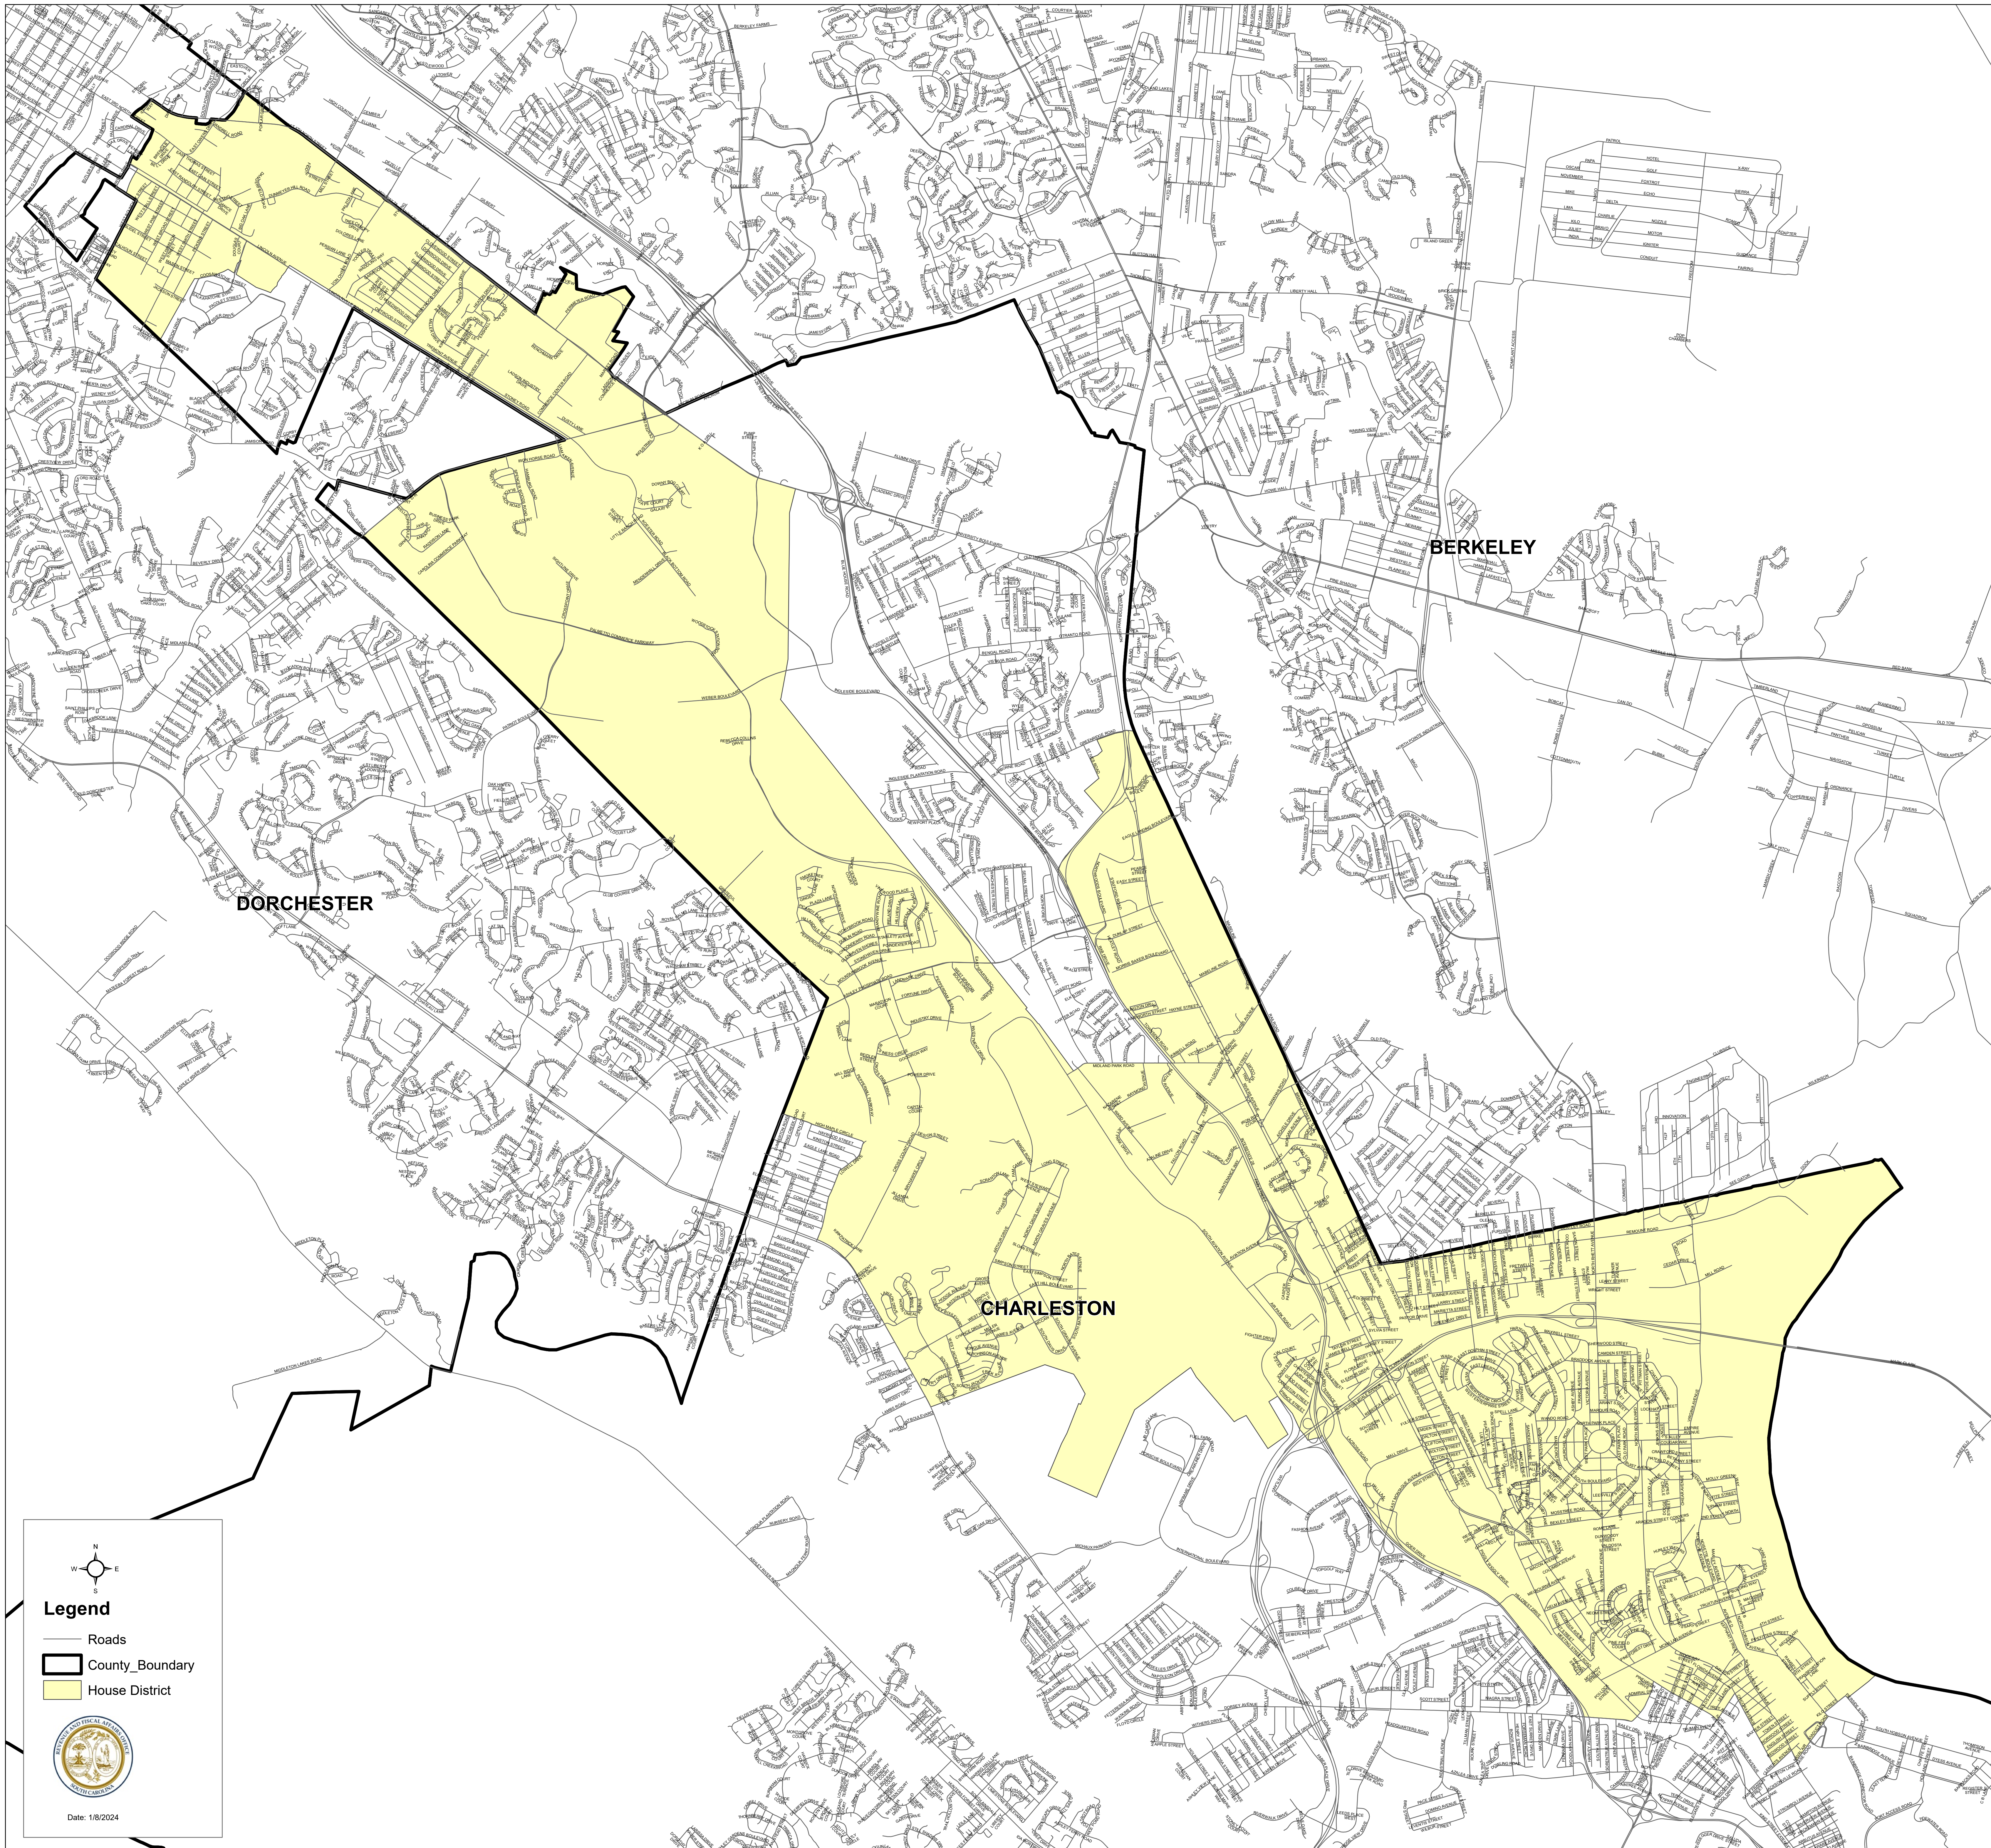

# South Carolina House District 113

S.1024

DORCHESTER

BERKELEY

CHARLESTON

  
**Legend**  
— Roads  
▭ County\_Boundary  
▭ House District

Date: 1/8/2024