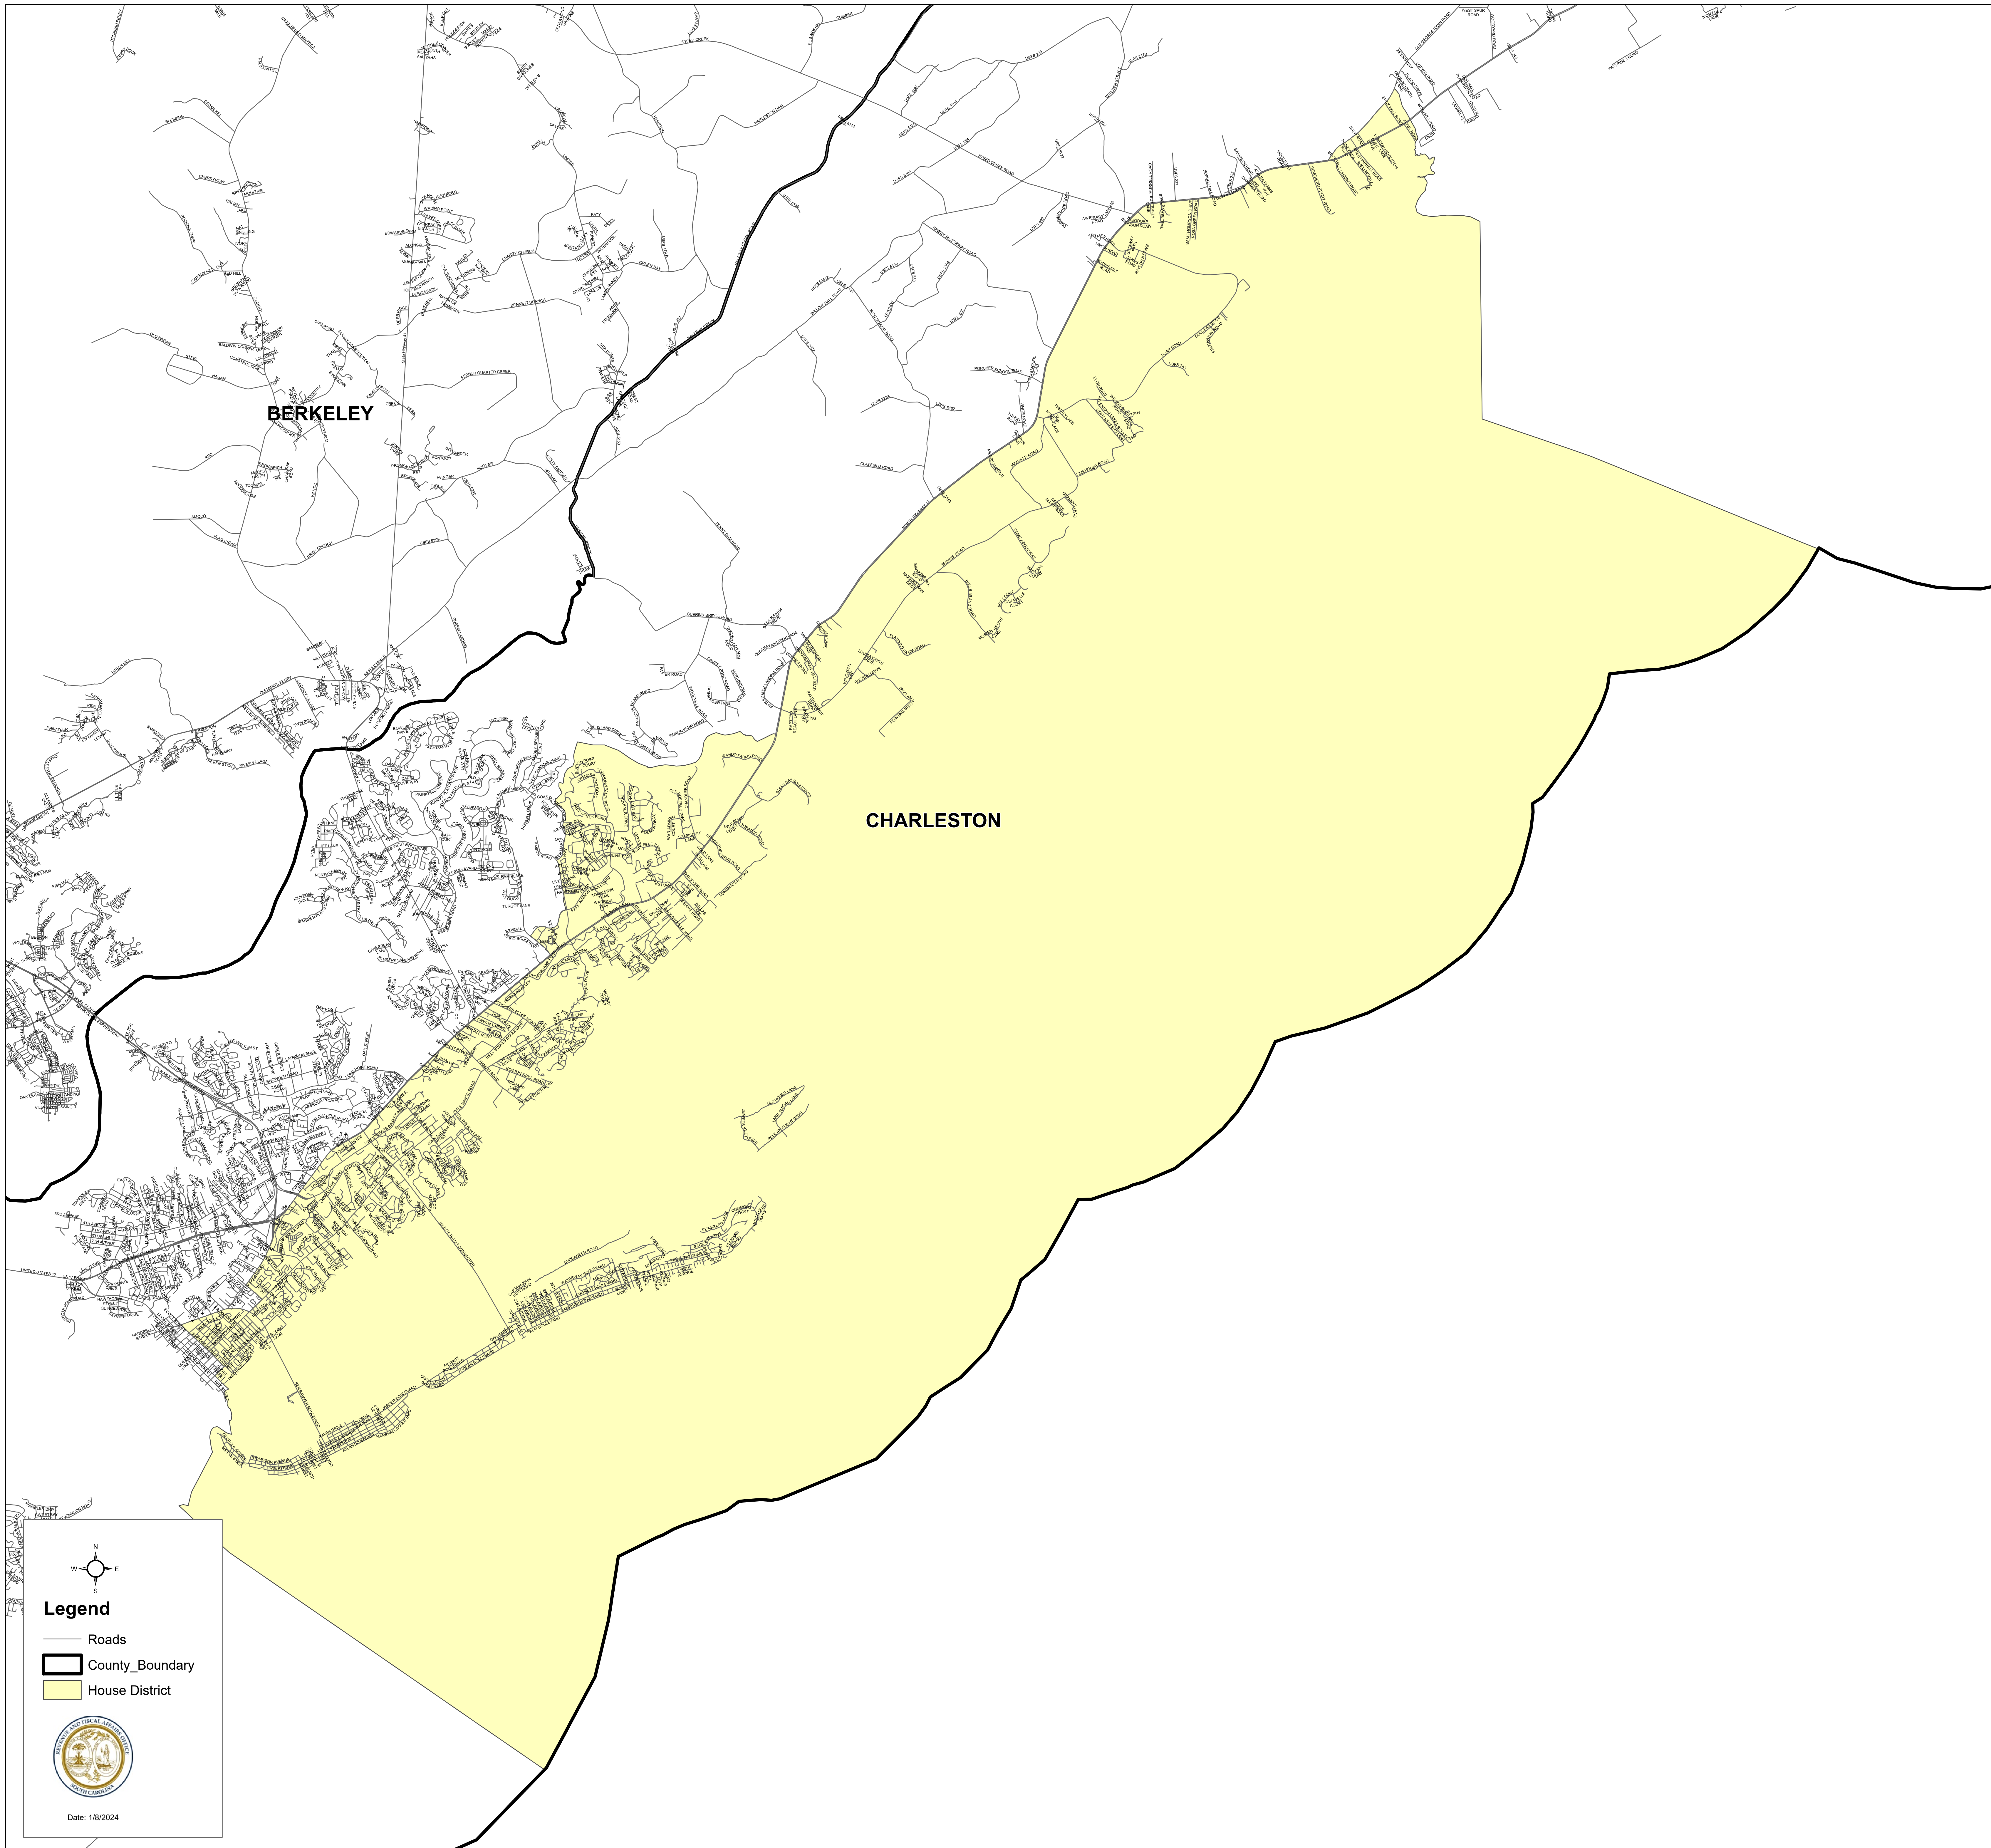

South Carolina House District 112

S.1024

- Legend**
- Roads
 - County_Boundary
 - House District

Date: 1/8/2024