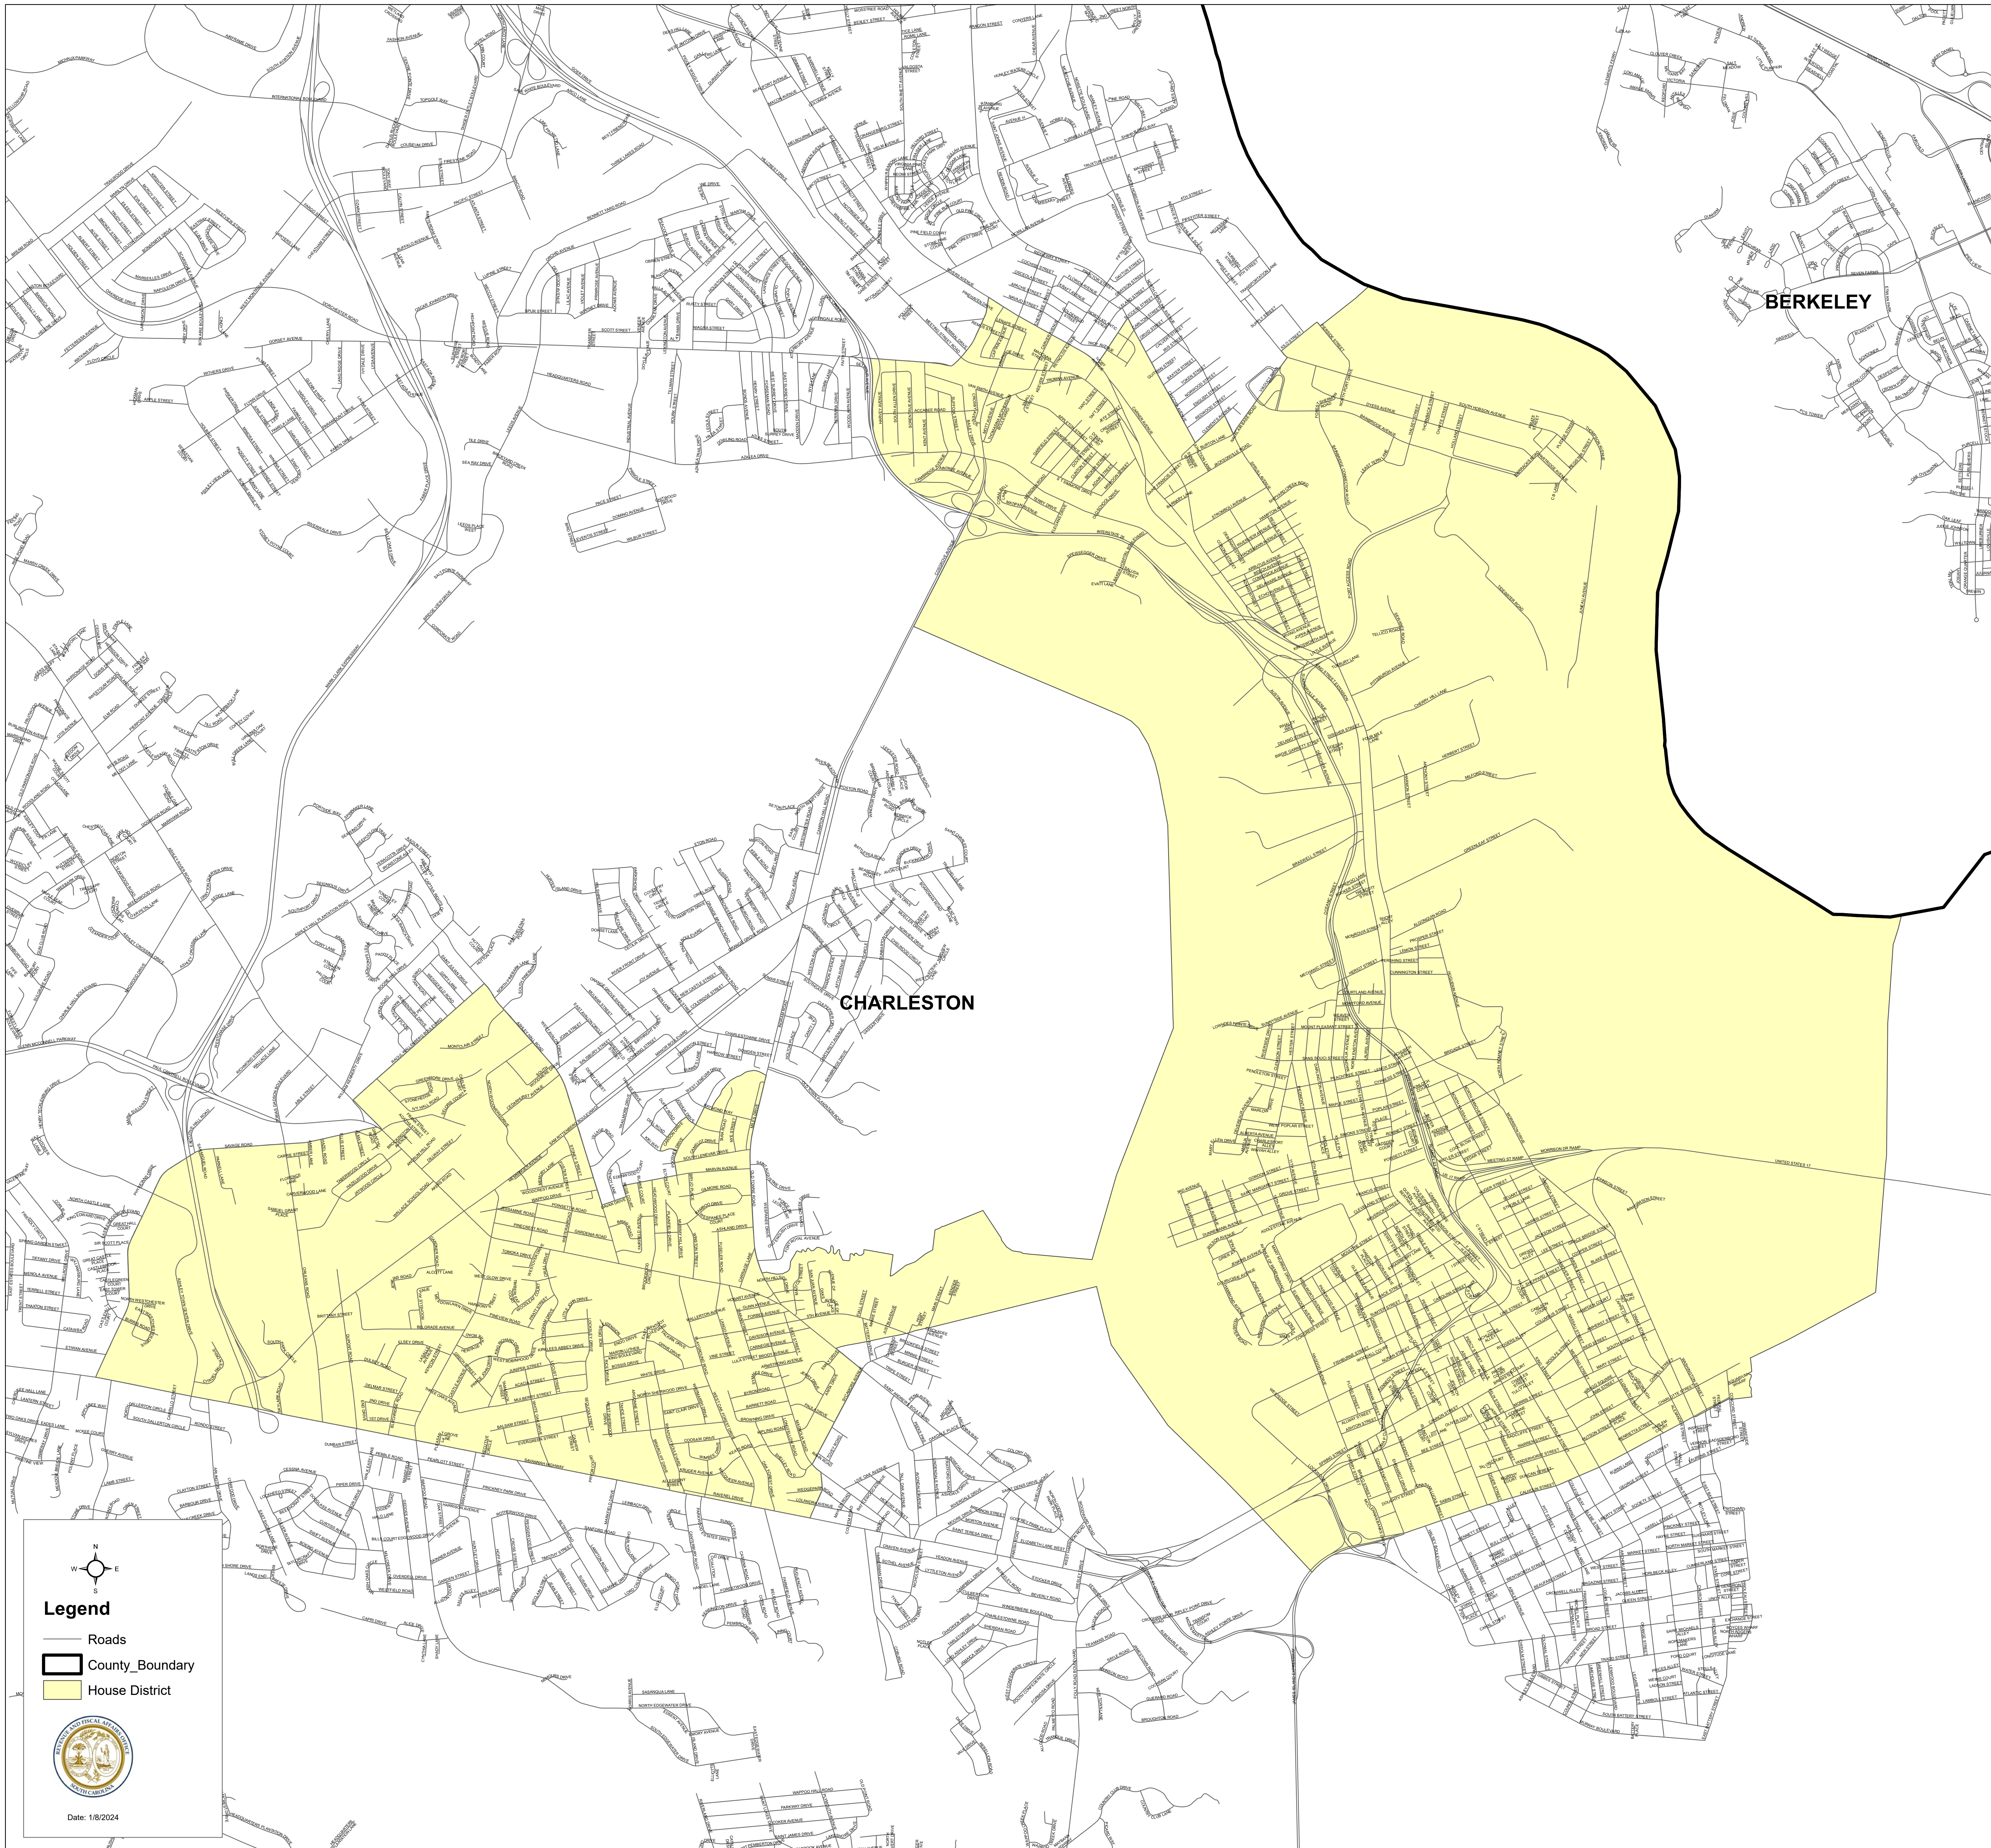

South Carolina House District 111

S.1024

Legend

- Roads
- County_Boundary
- House District

Date: 1/8/2024