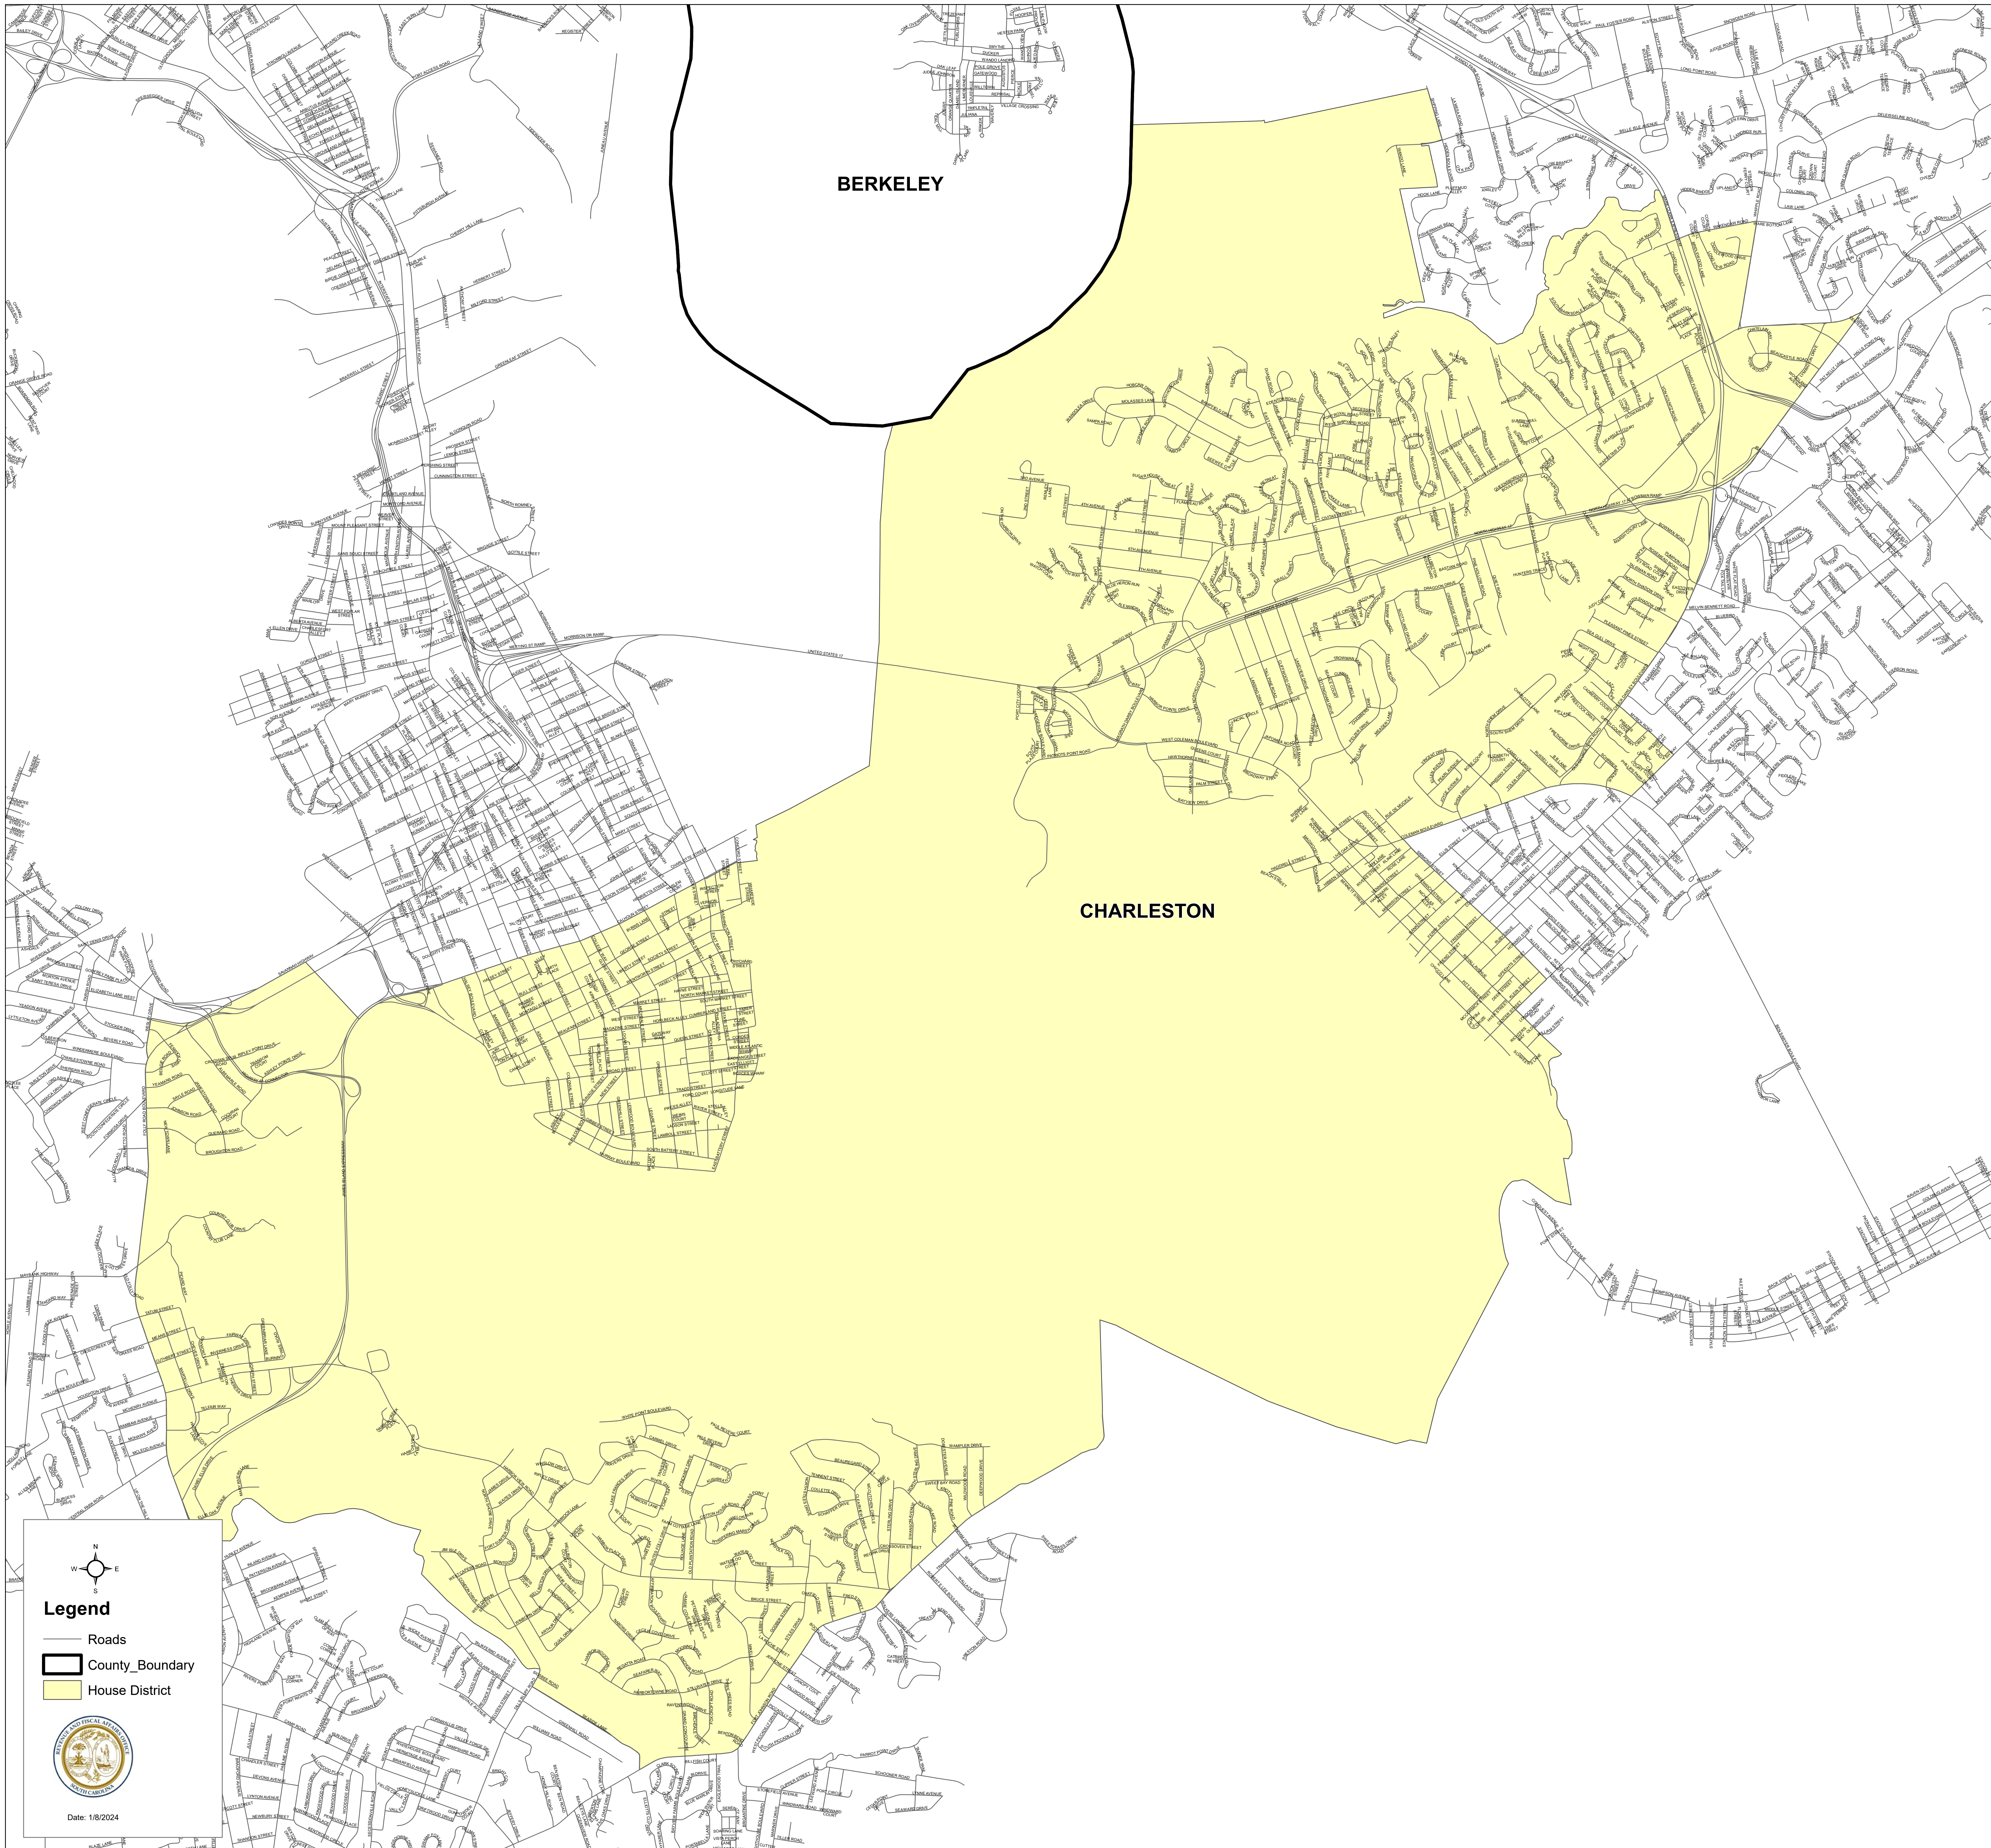

South Carolina House District 110

S.1024

BERKELEY

CHARLESTON

Legend
— Roads
▭ County_Boundary
▭ House District

Date: 1/8/2024