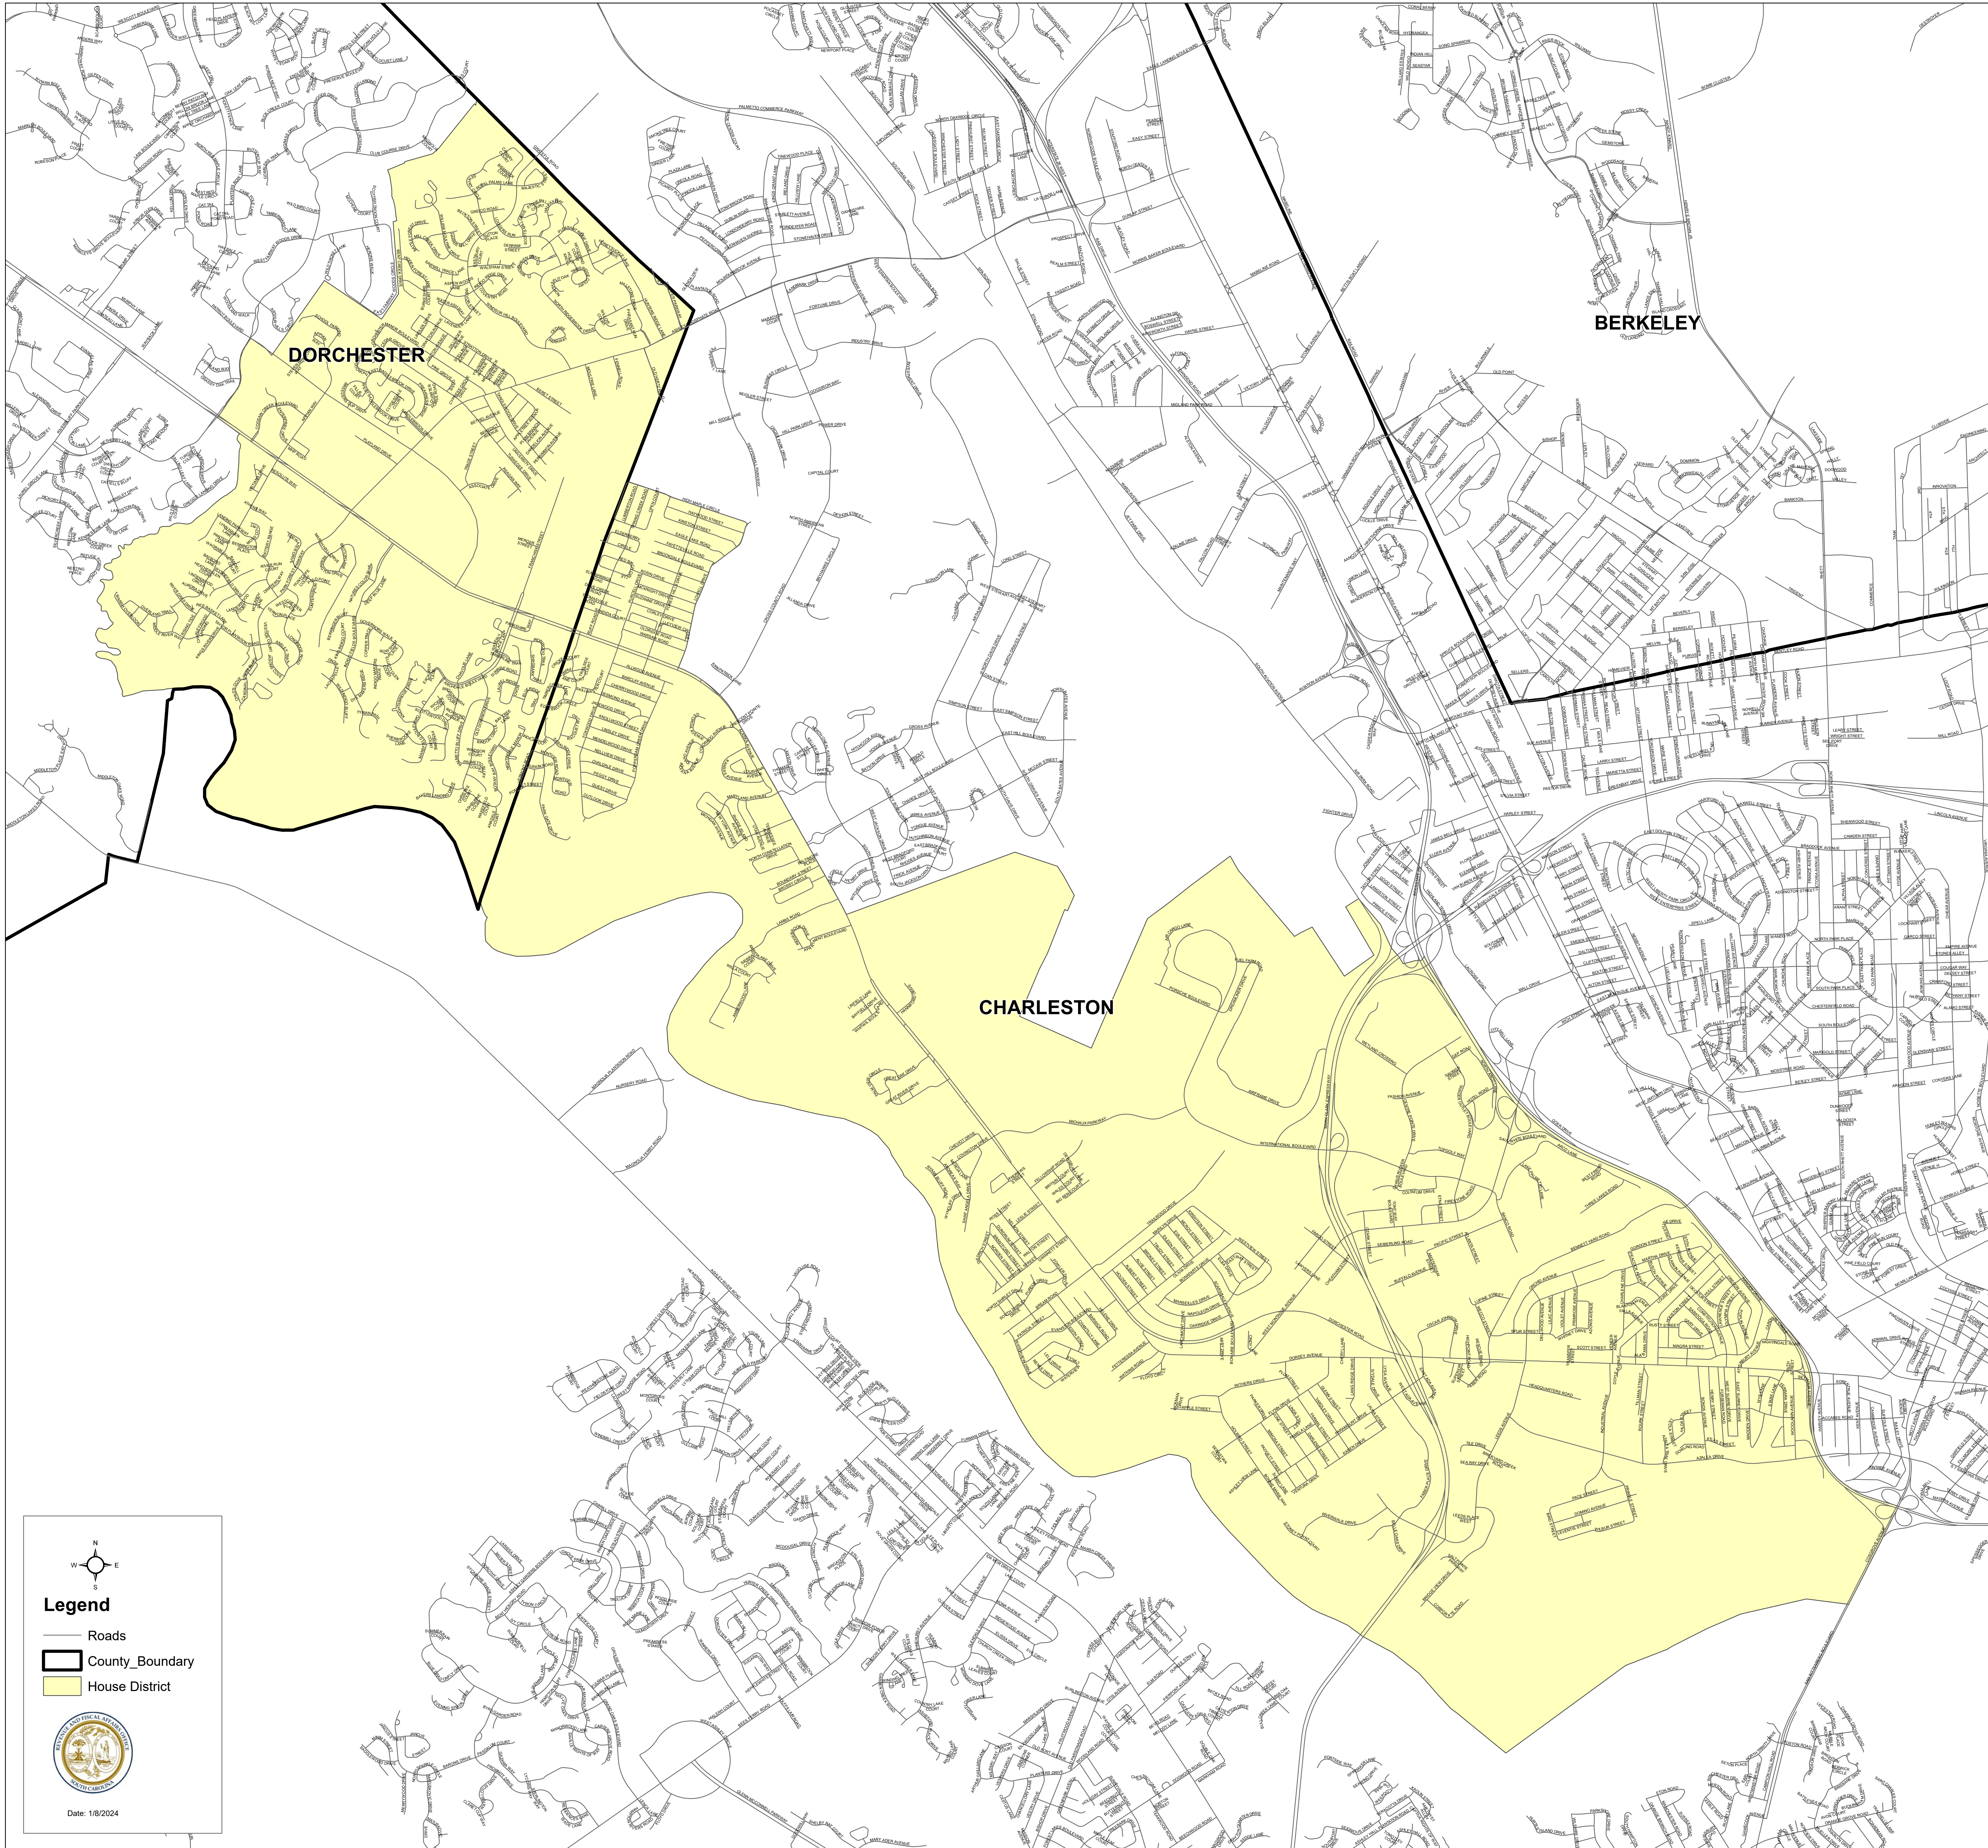

South Carolina House District 109

S.1024

Legend

- Roads
- County_Boundary
- House District

Date: 1/8/2024