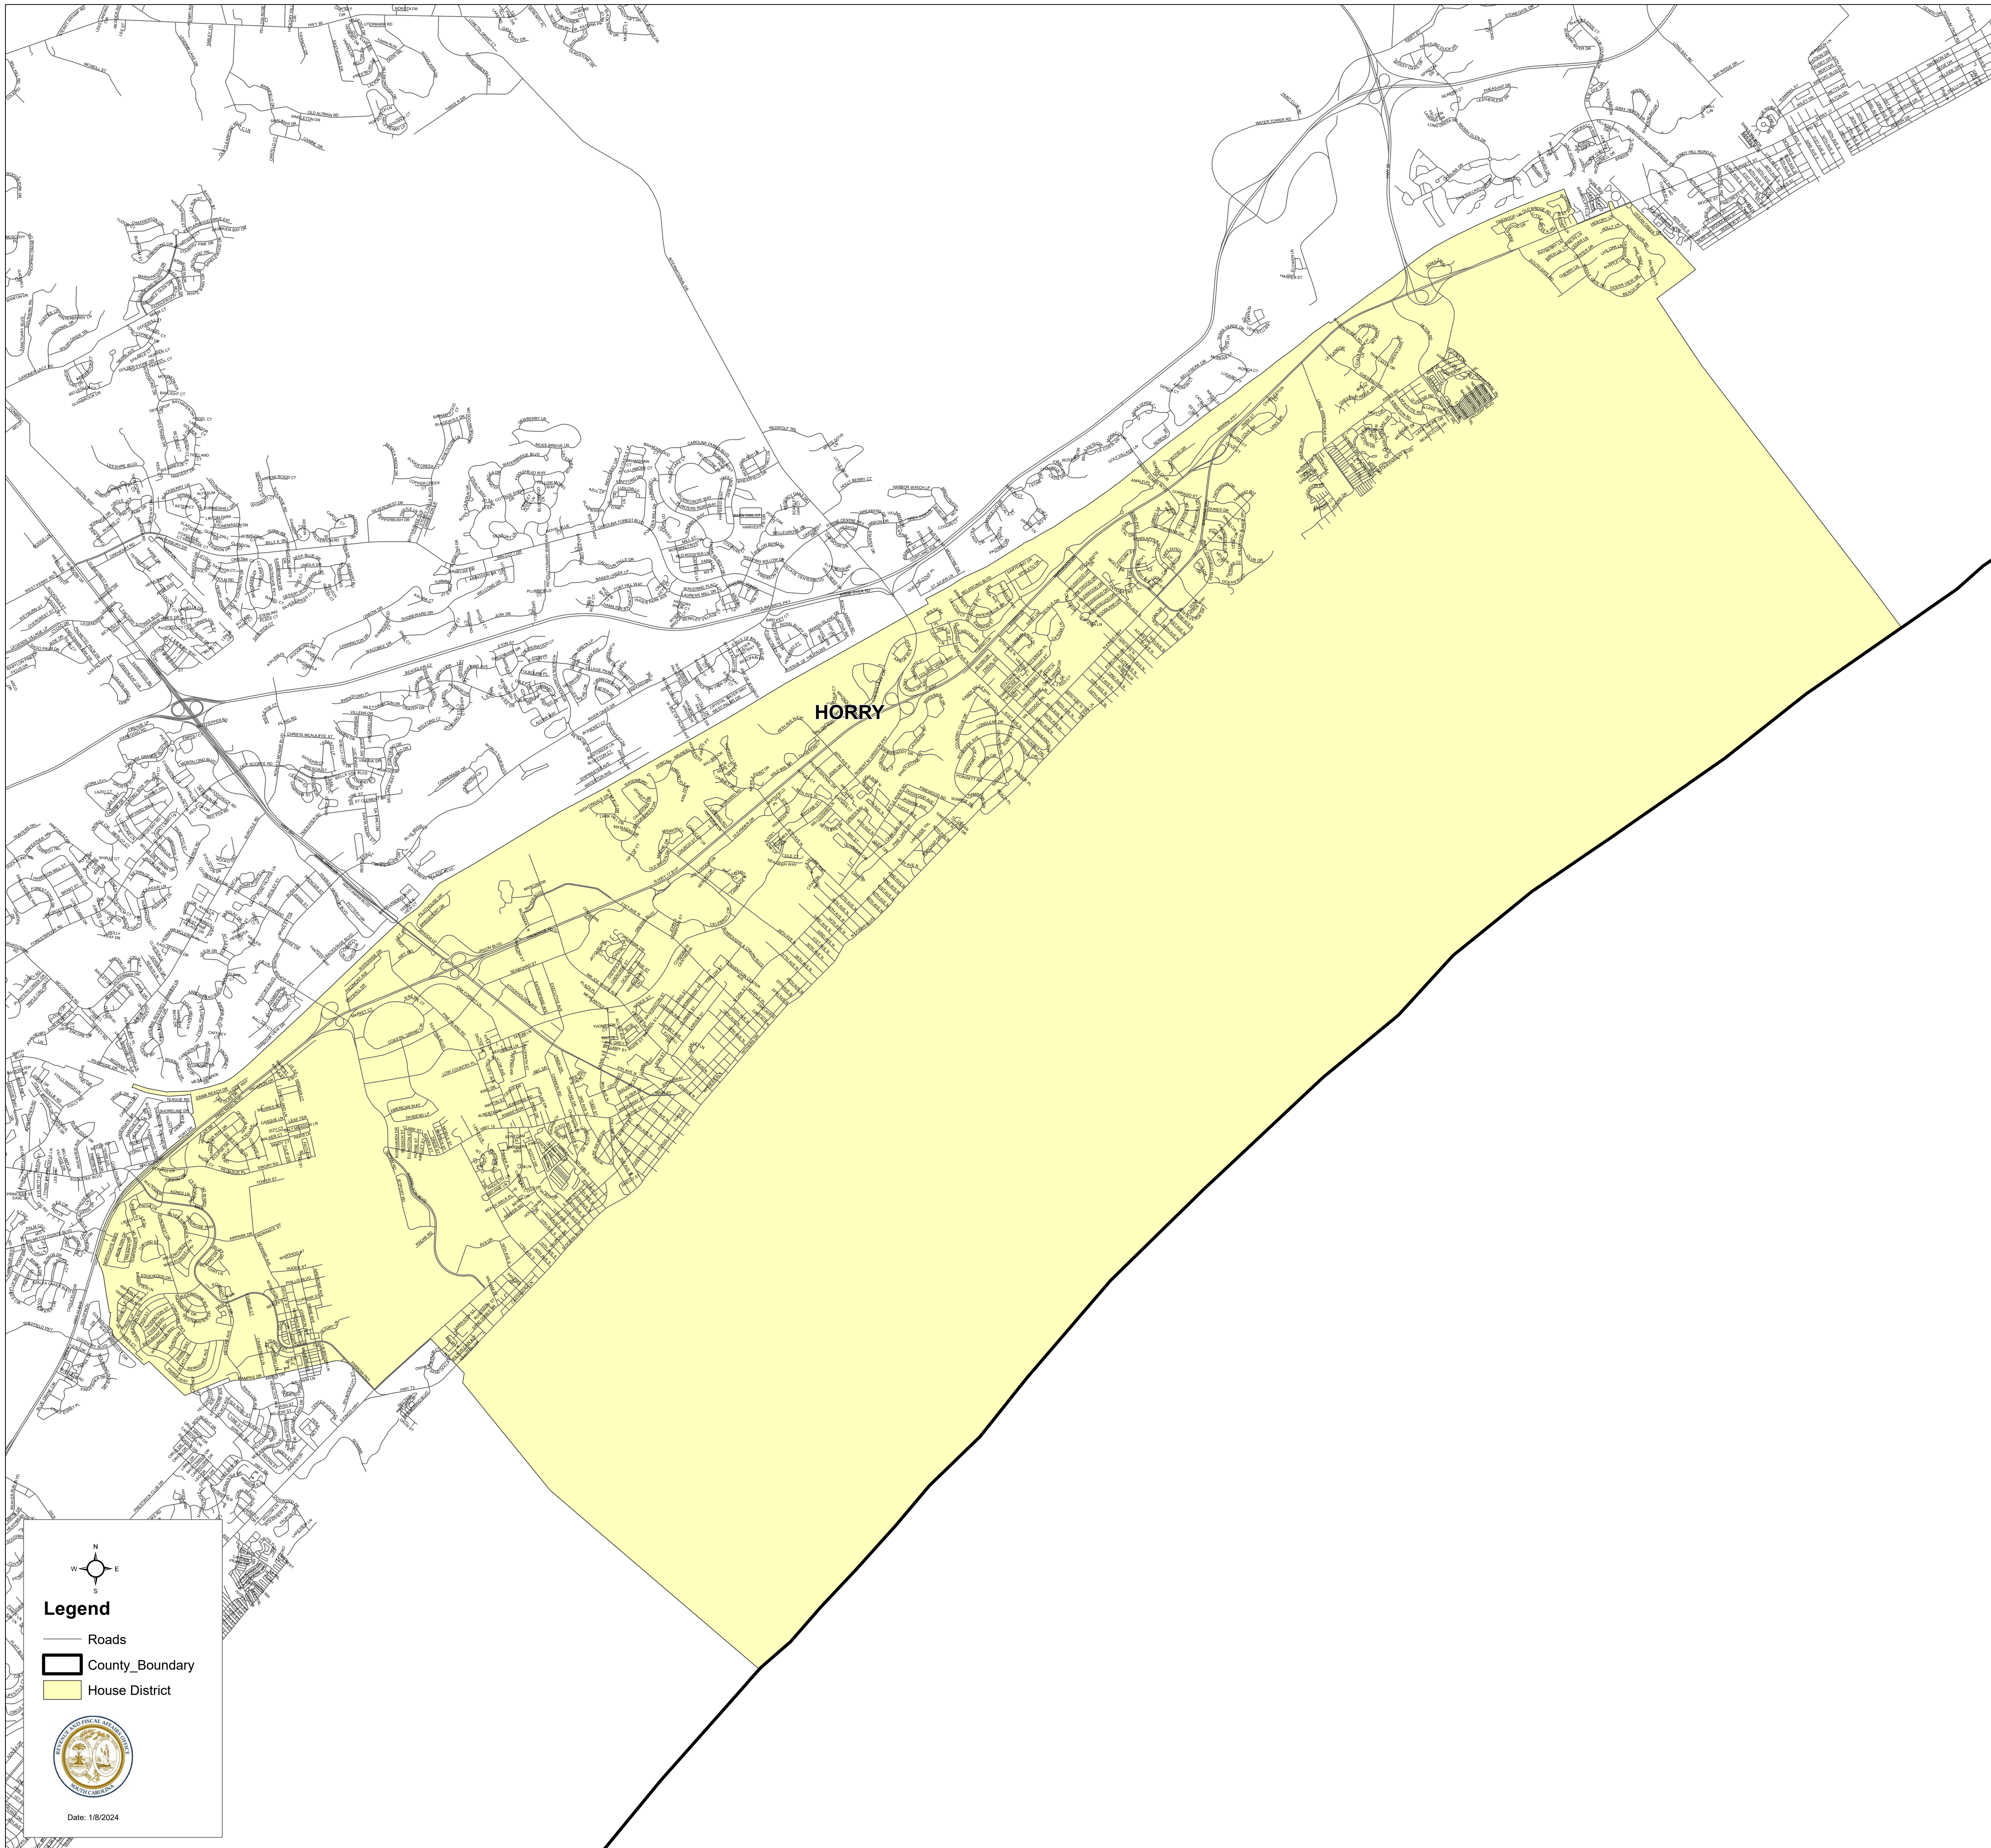

South Carolina House District 107

S.1024

- Legend**
- Roads
 - ▭ County_Boundary
 - ▭ House District

Date: 1/8/2024