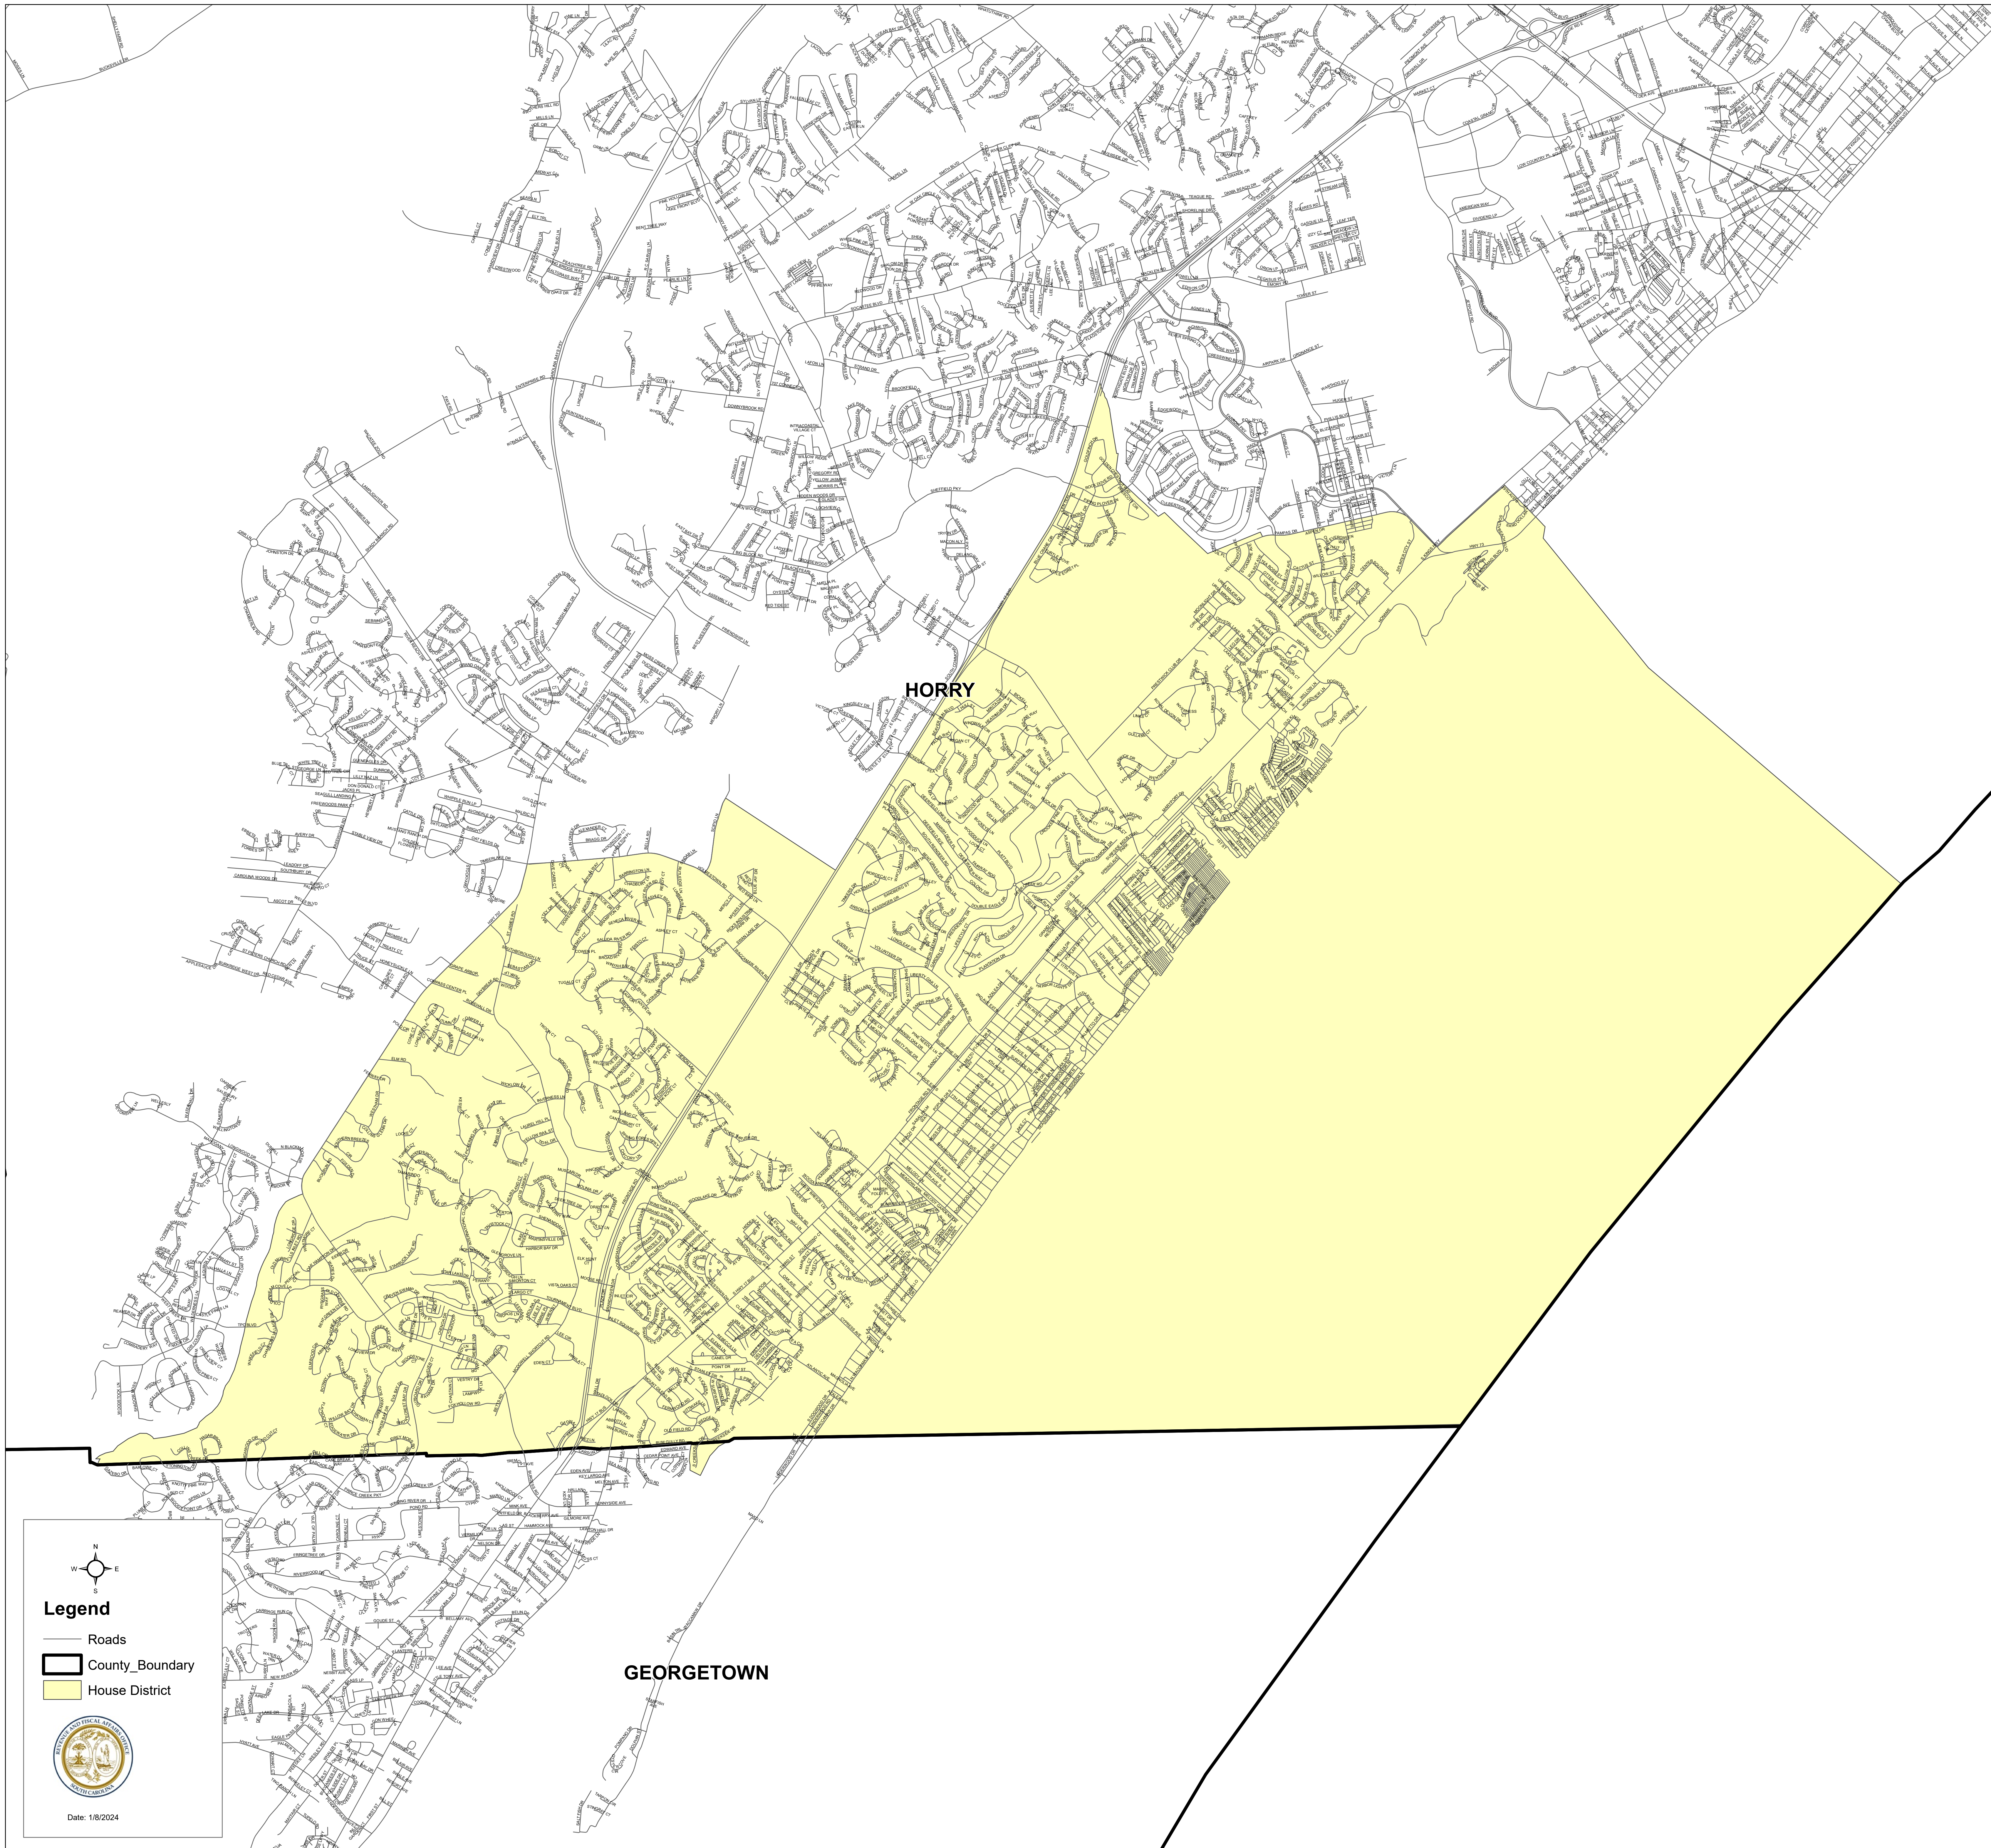

South Carolina House District 106

S.1024

Legend

- Roads
- County_Boundary
- House District

Date: 1/8/2024