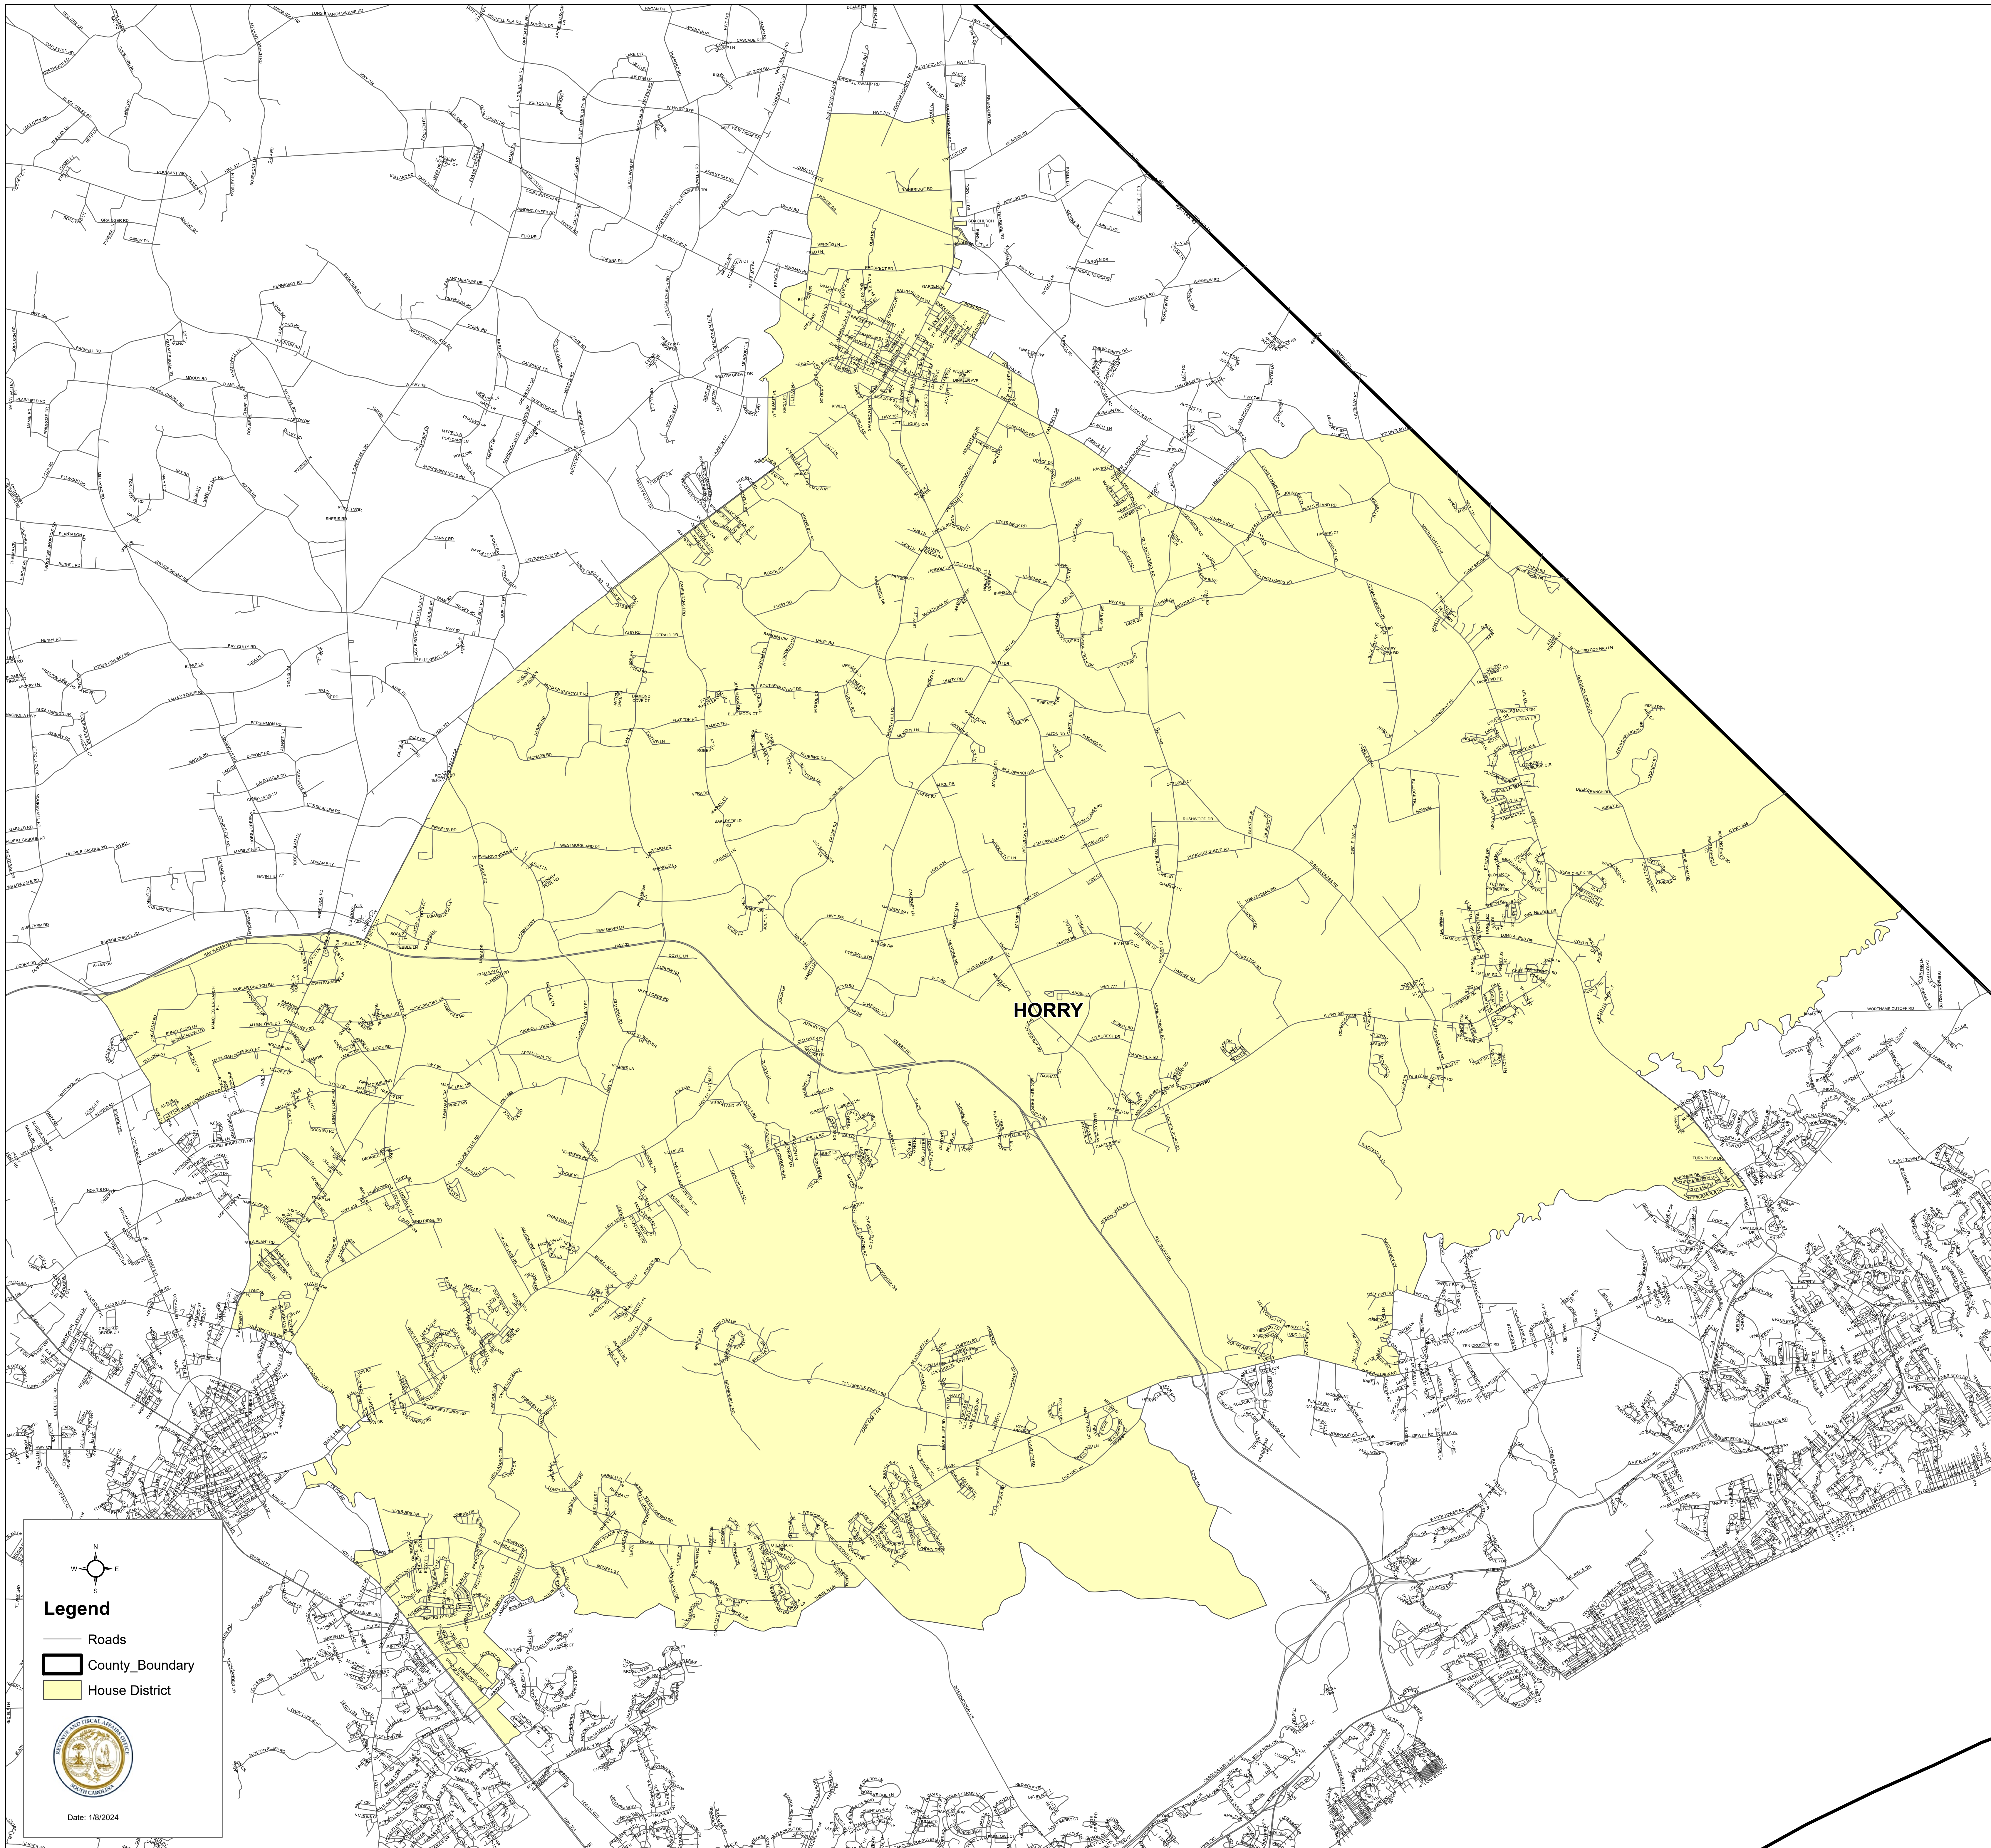

South Carolina House District 105

S.1024

Legend

- Roads
- County_Boundary
- House District

Date: 1/8/2024