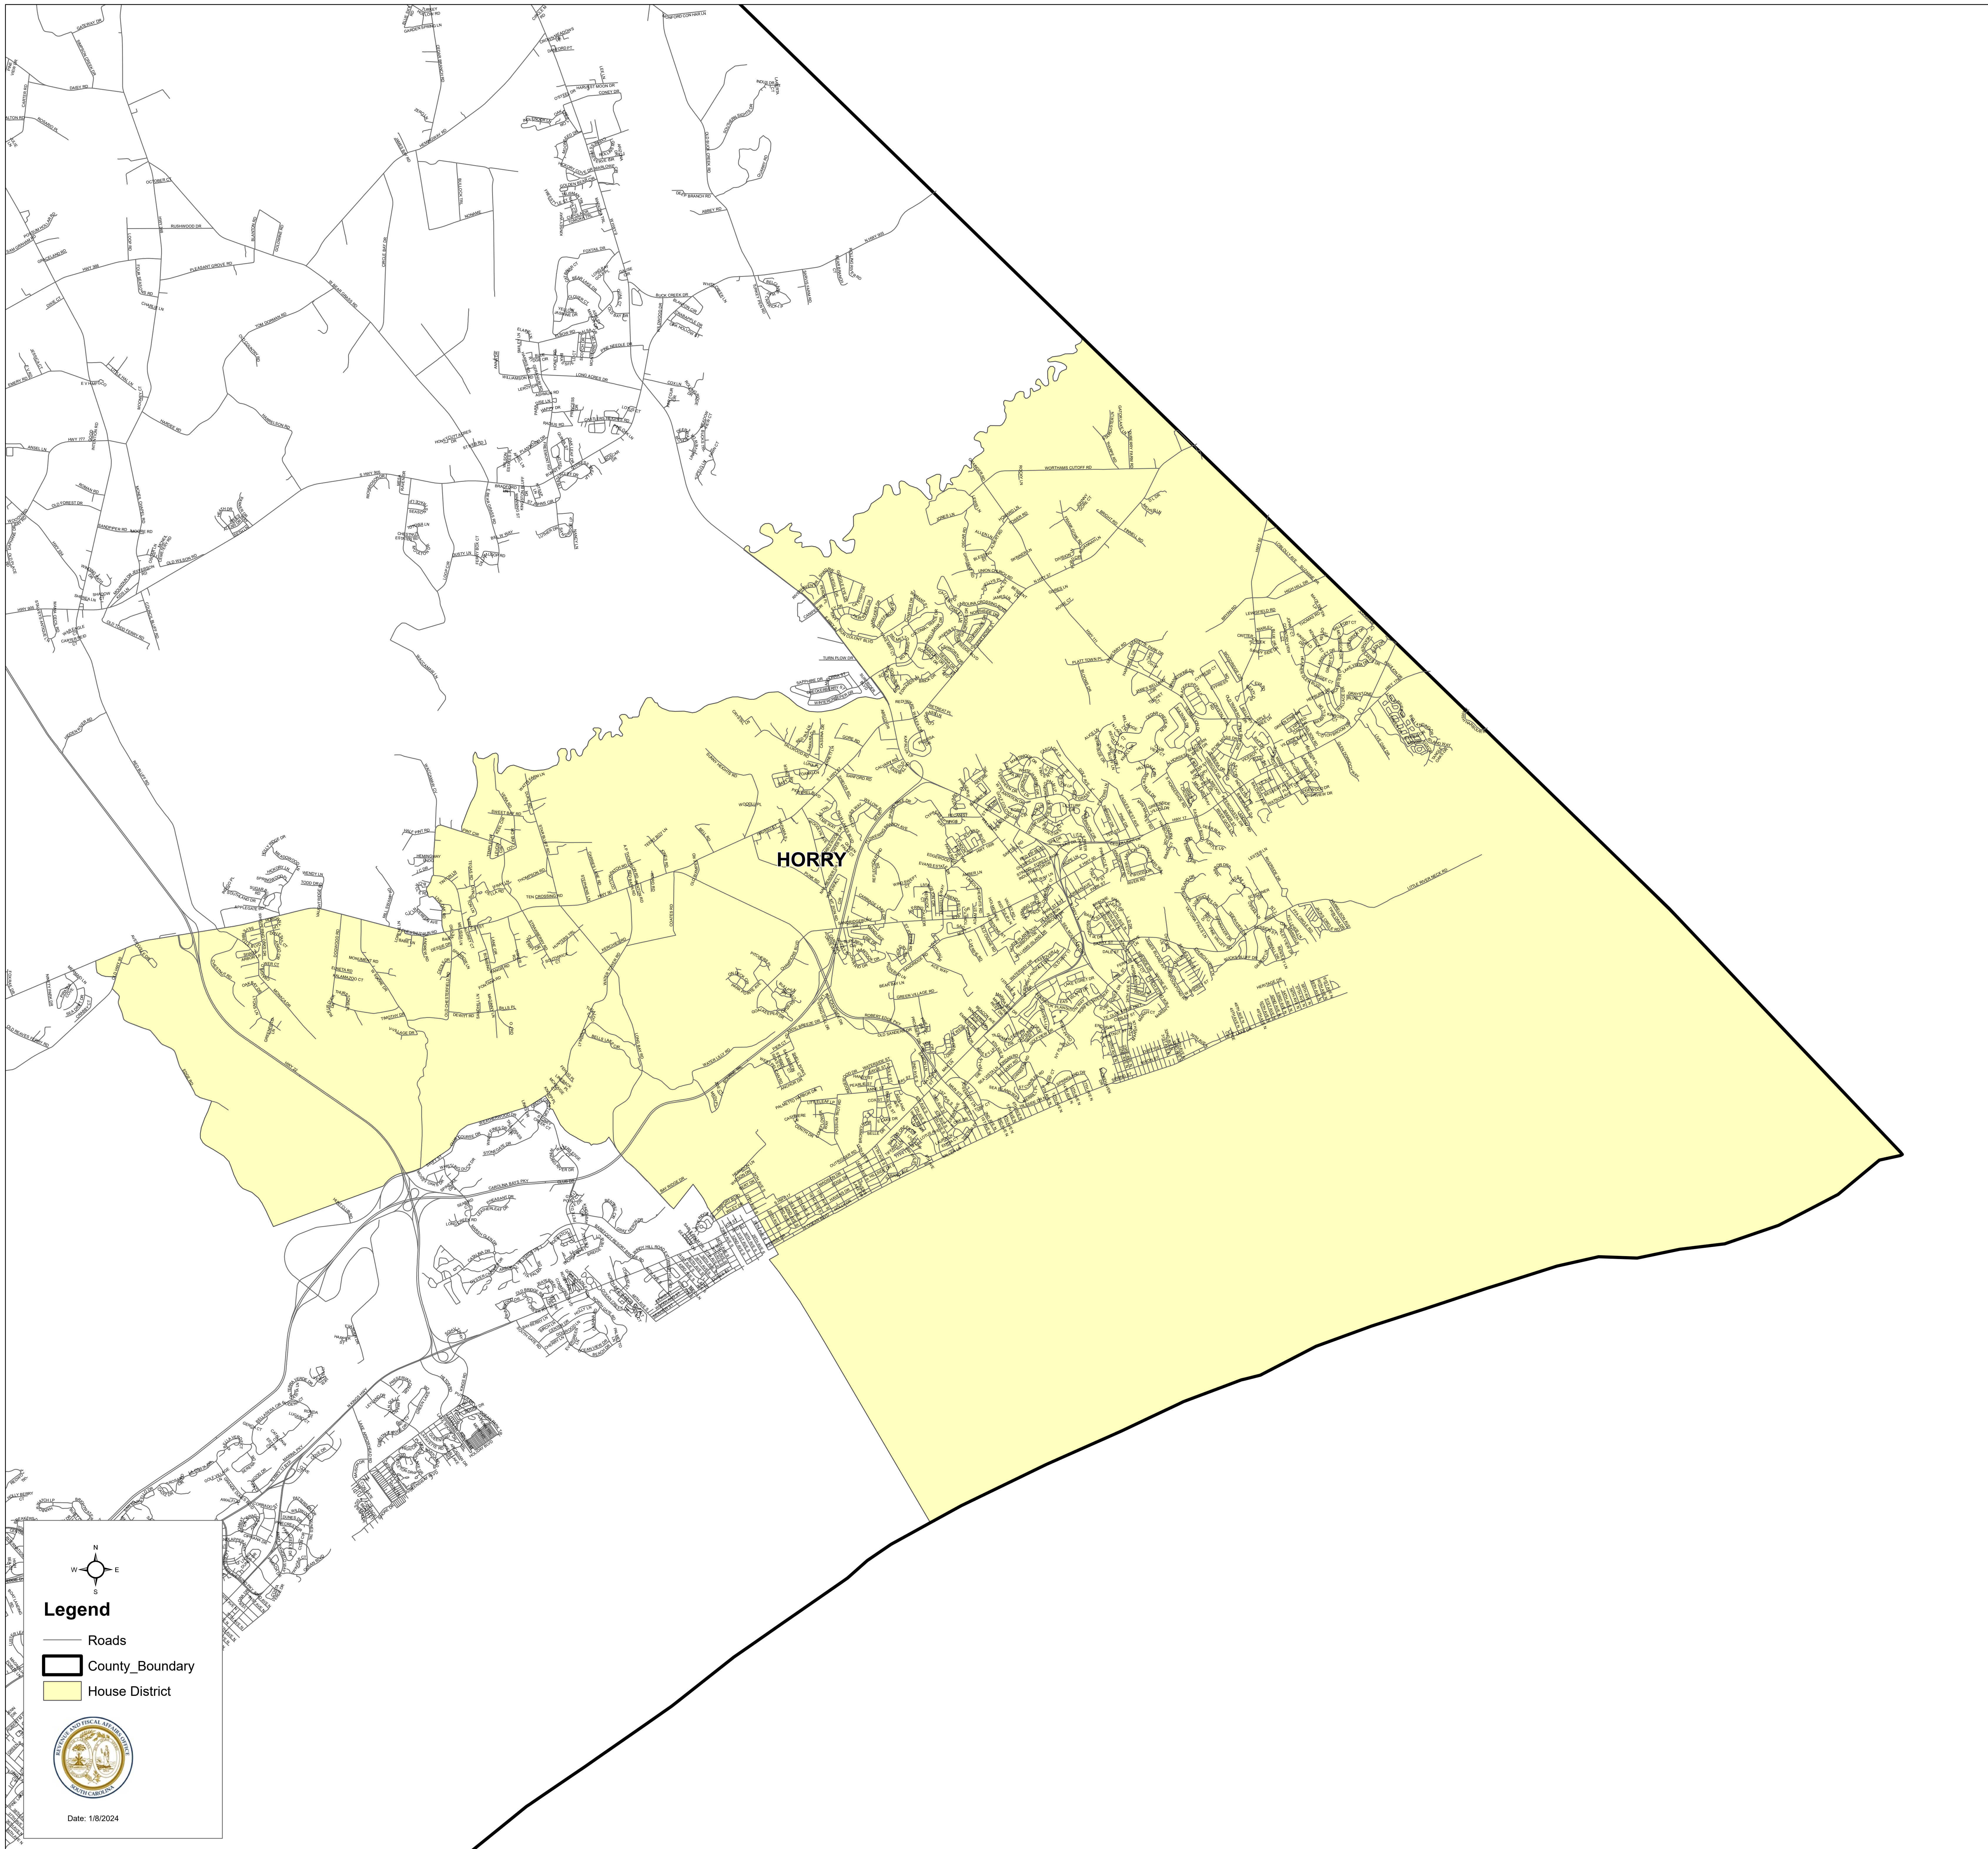

# South Carolina House District 104

S.1024

### Legend

- Roads
- ▭ County\_Boundary
- ▭ House District

Date: 1/8/2024