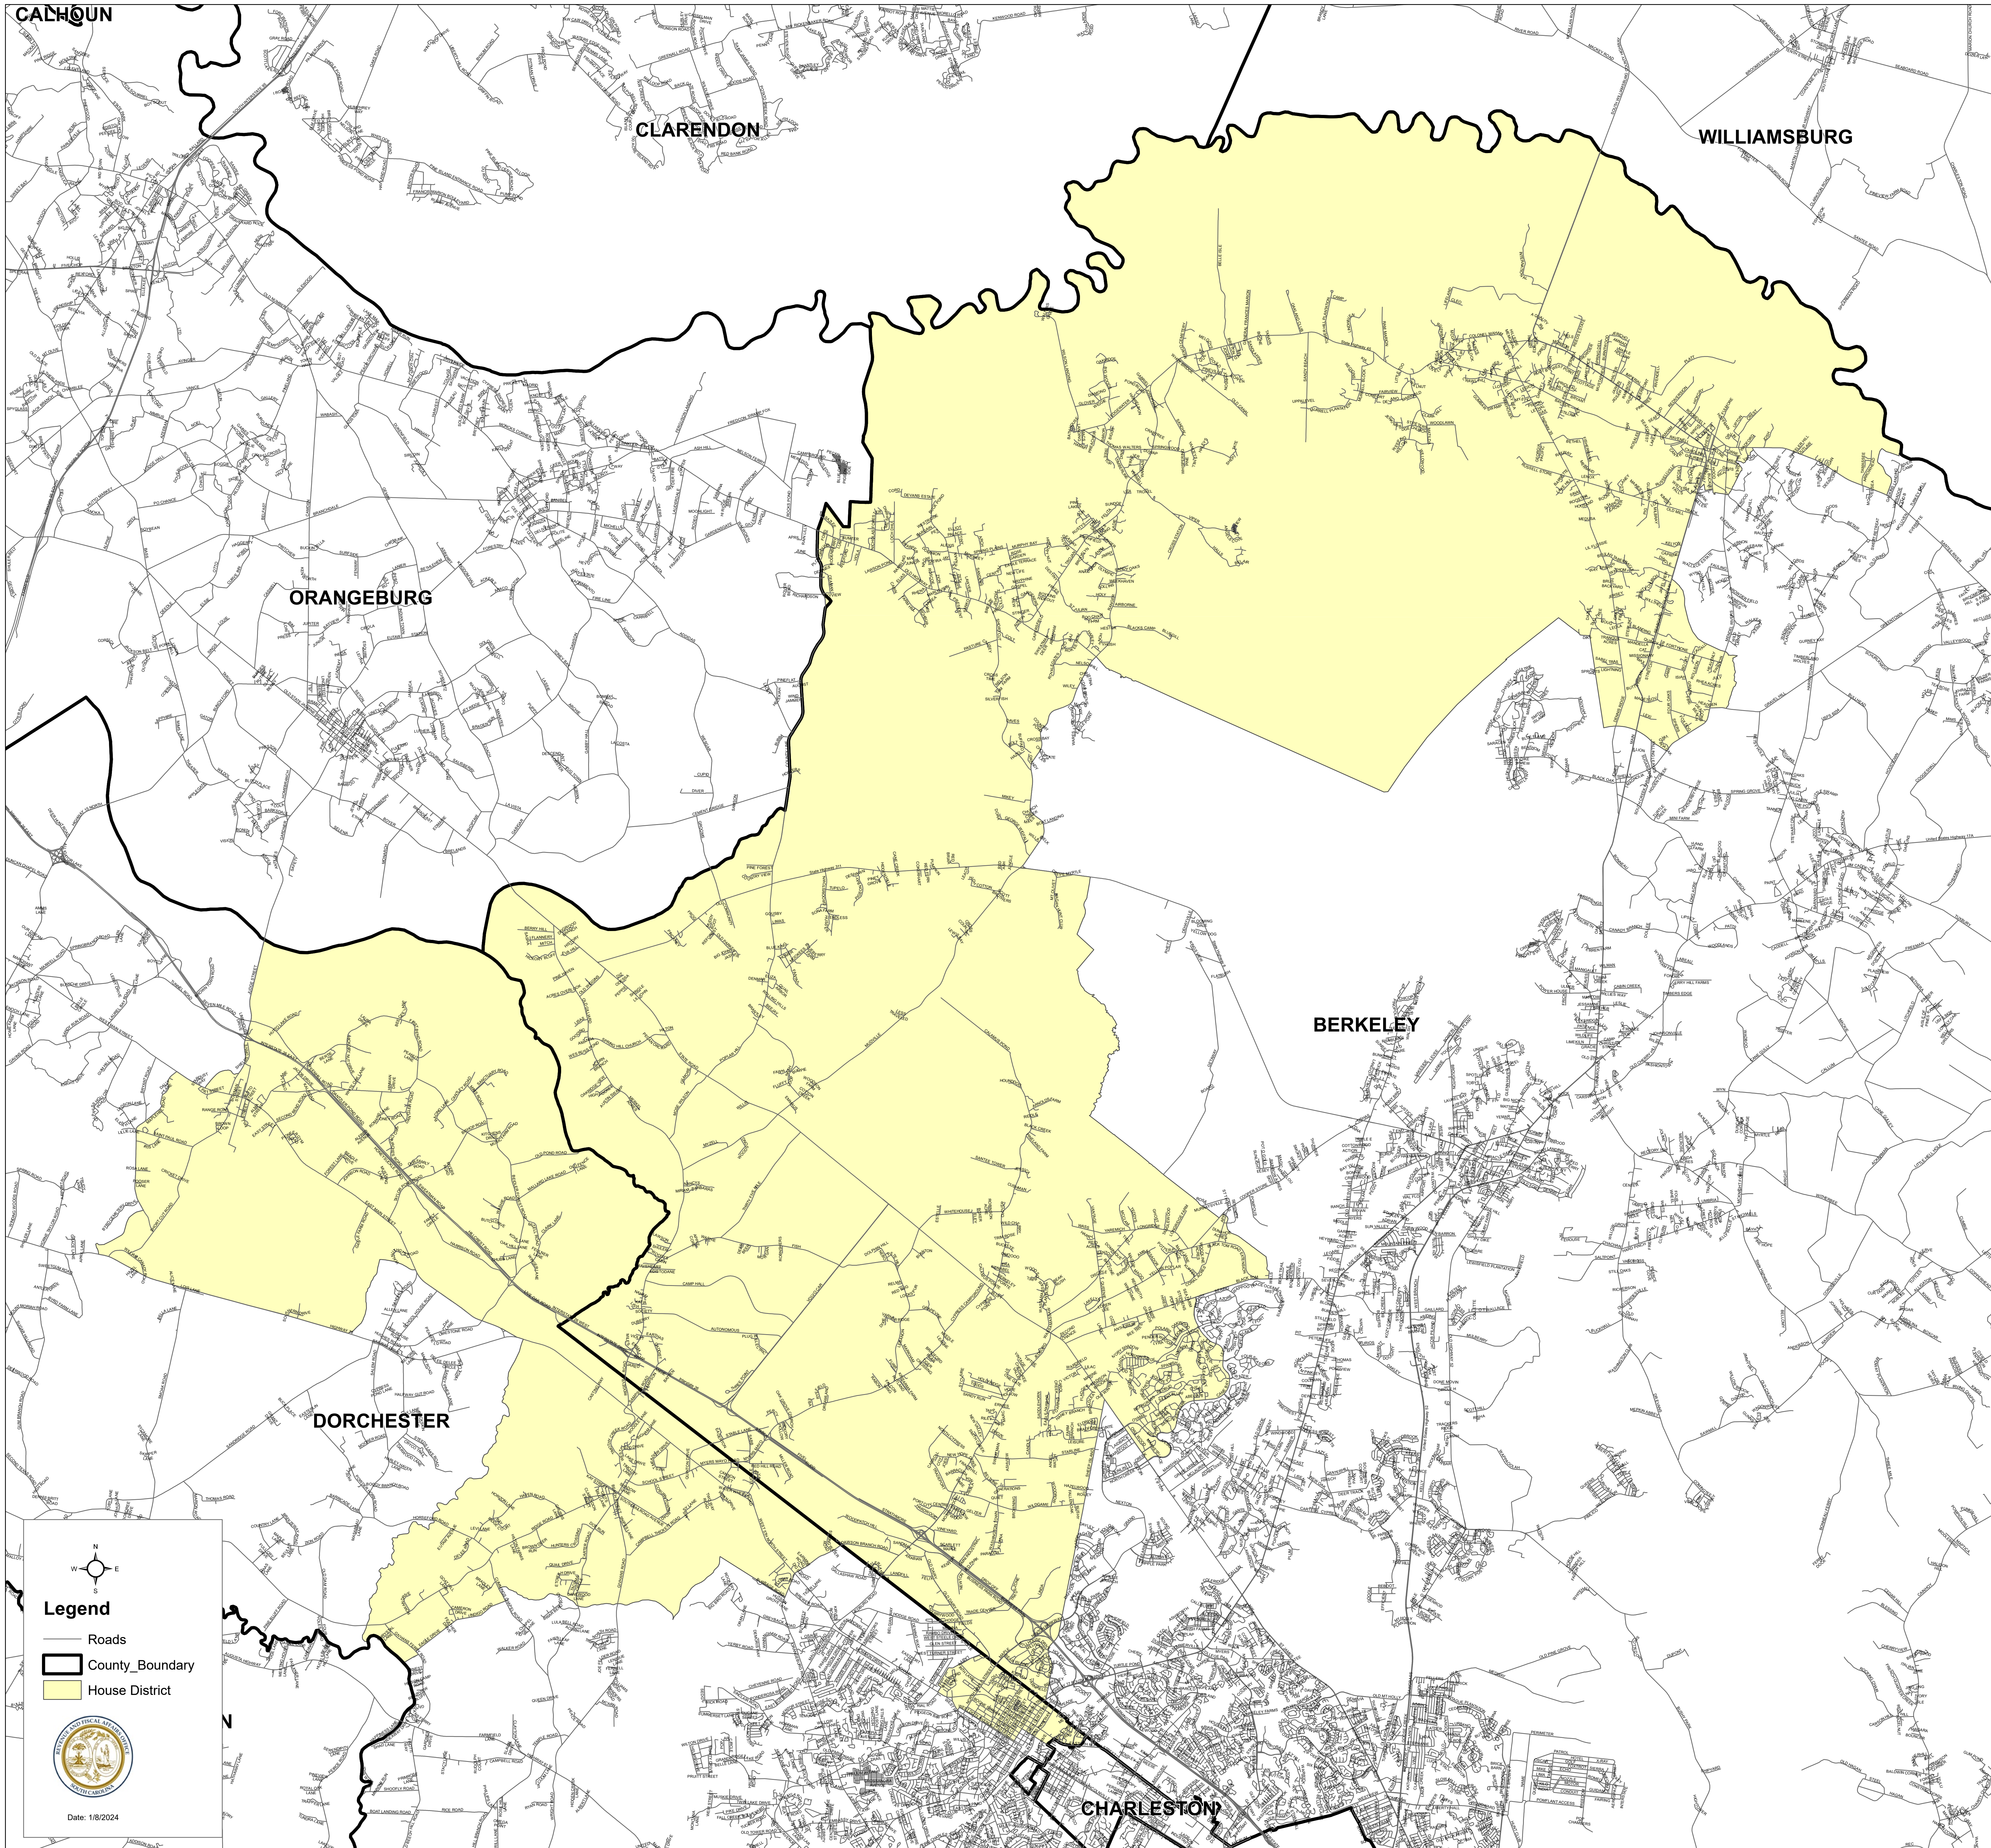

South Carolina House District 102

S.1024

Legend

- Roads
- County Boundary
- House District

Date: 1/8/2024