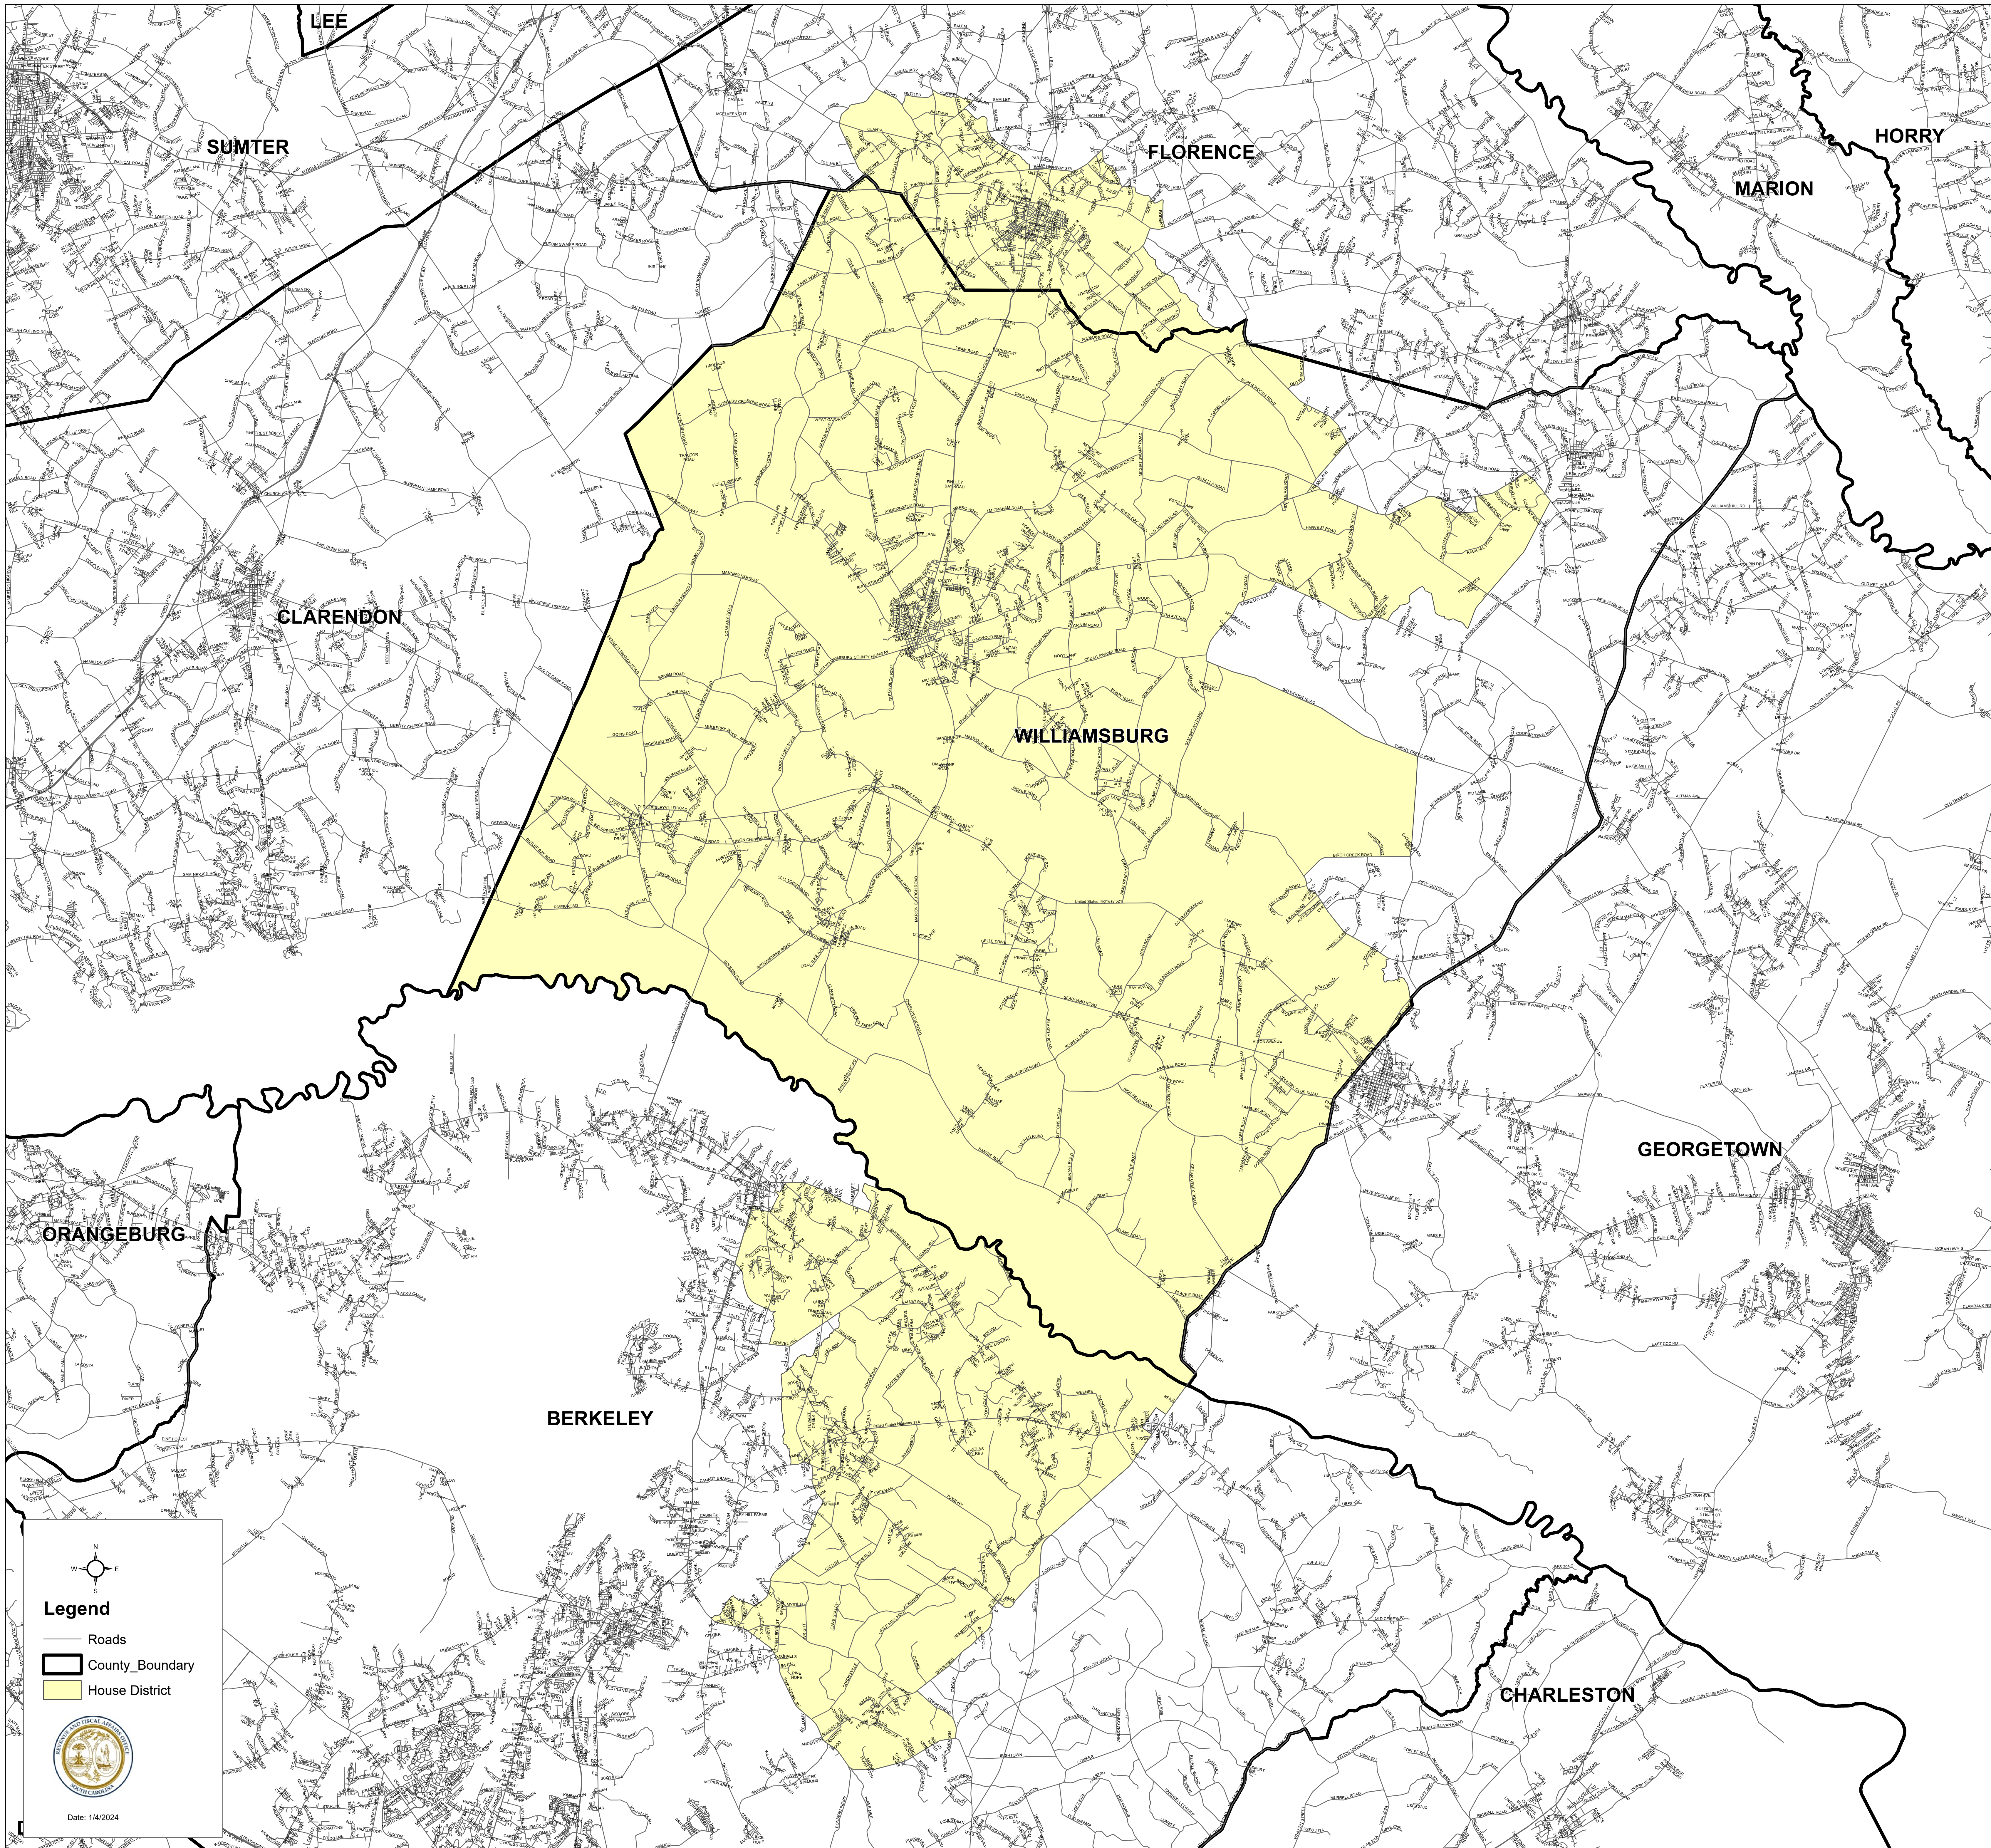

South Carolina House District 101

S.1024

Legend

- Roads
- County_Boundary
- House District

Date: 1/4/2024