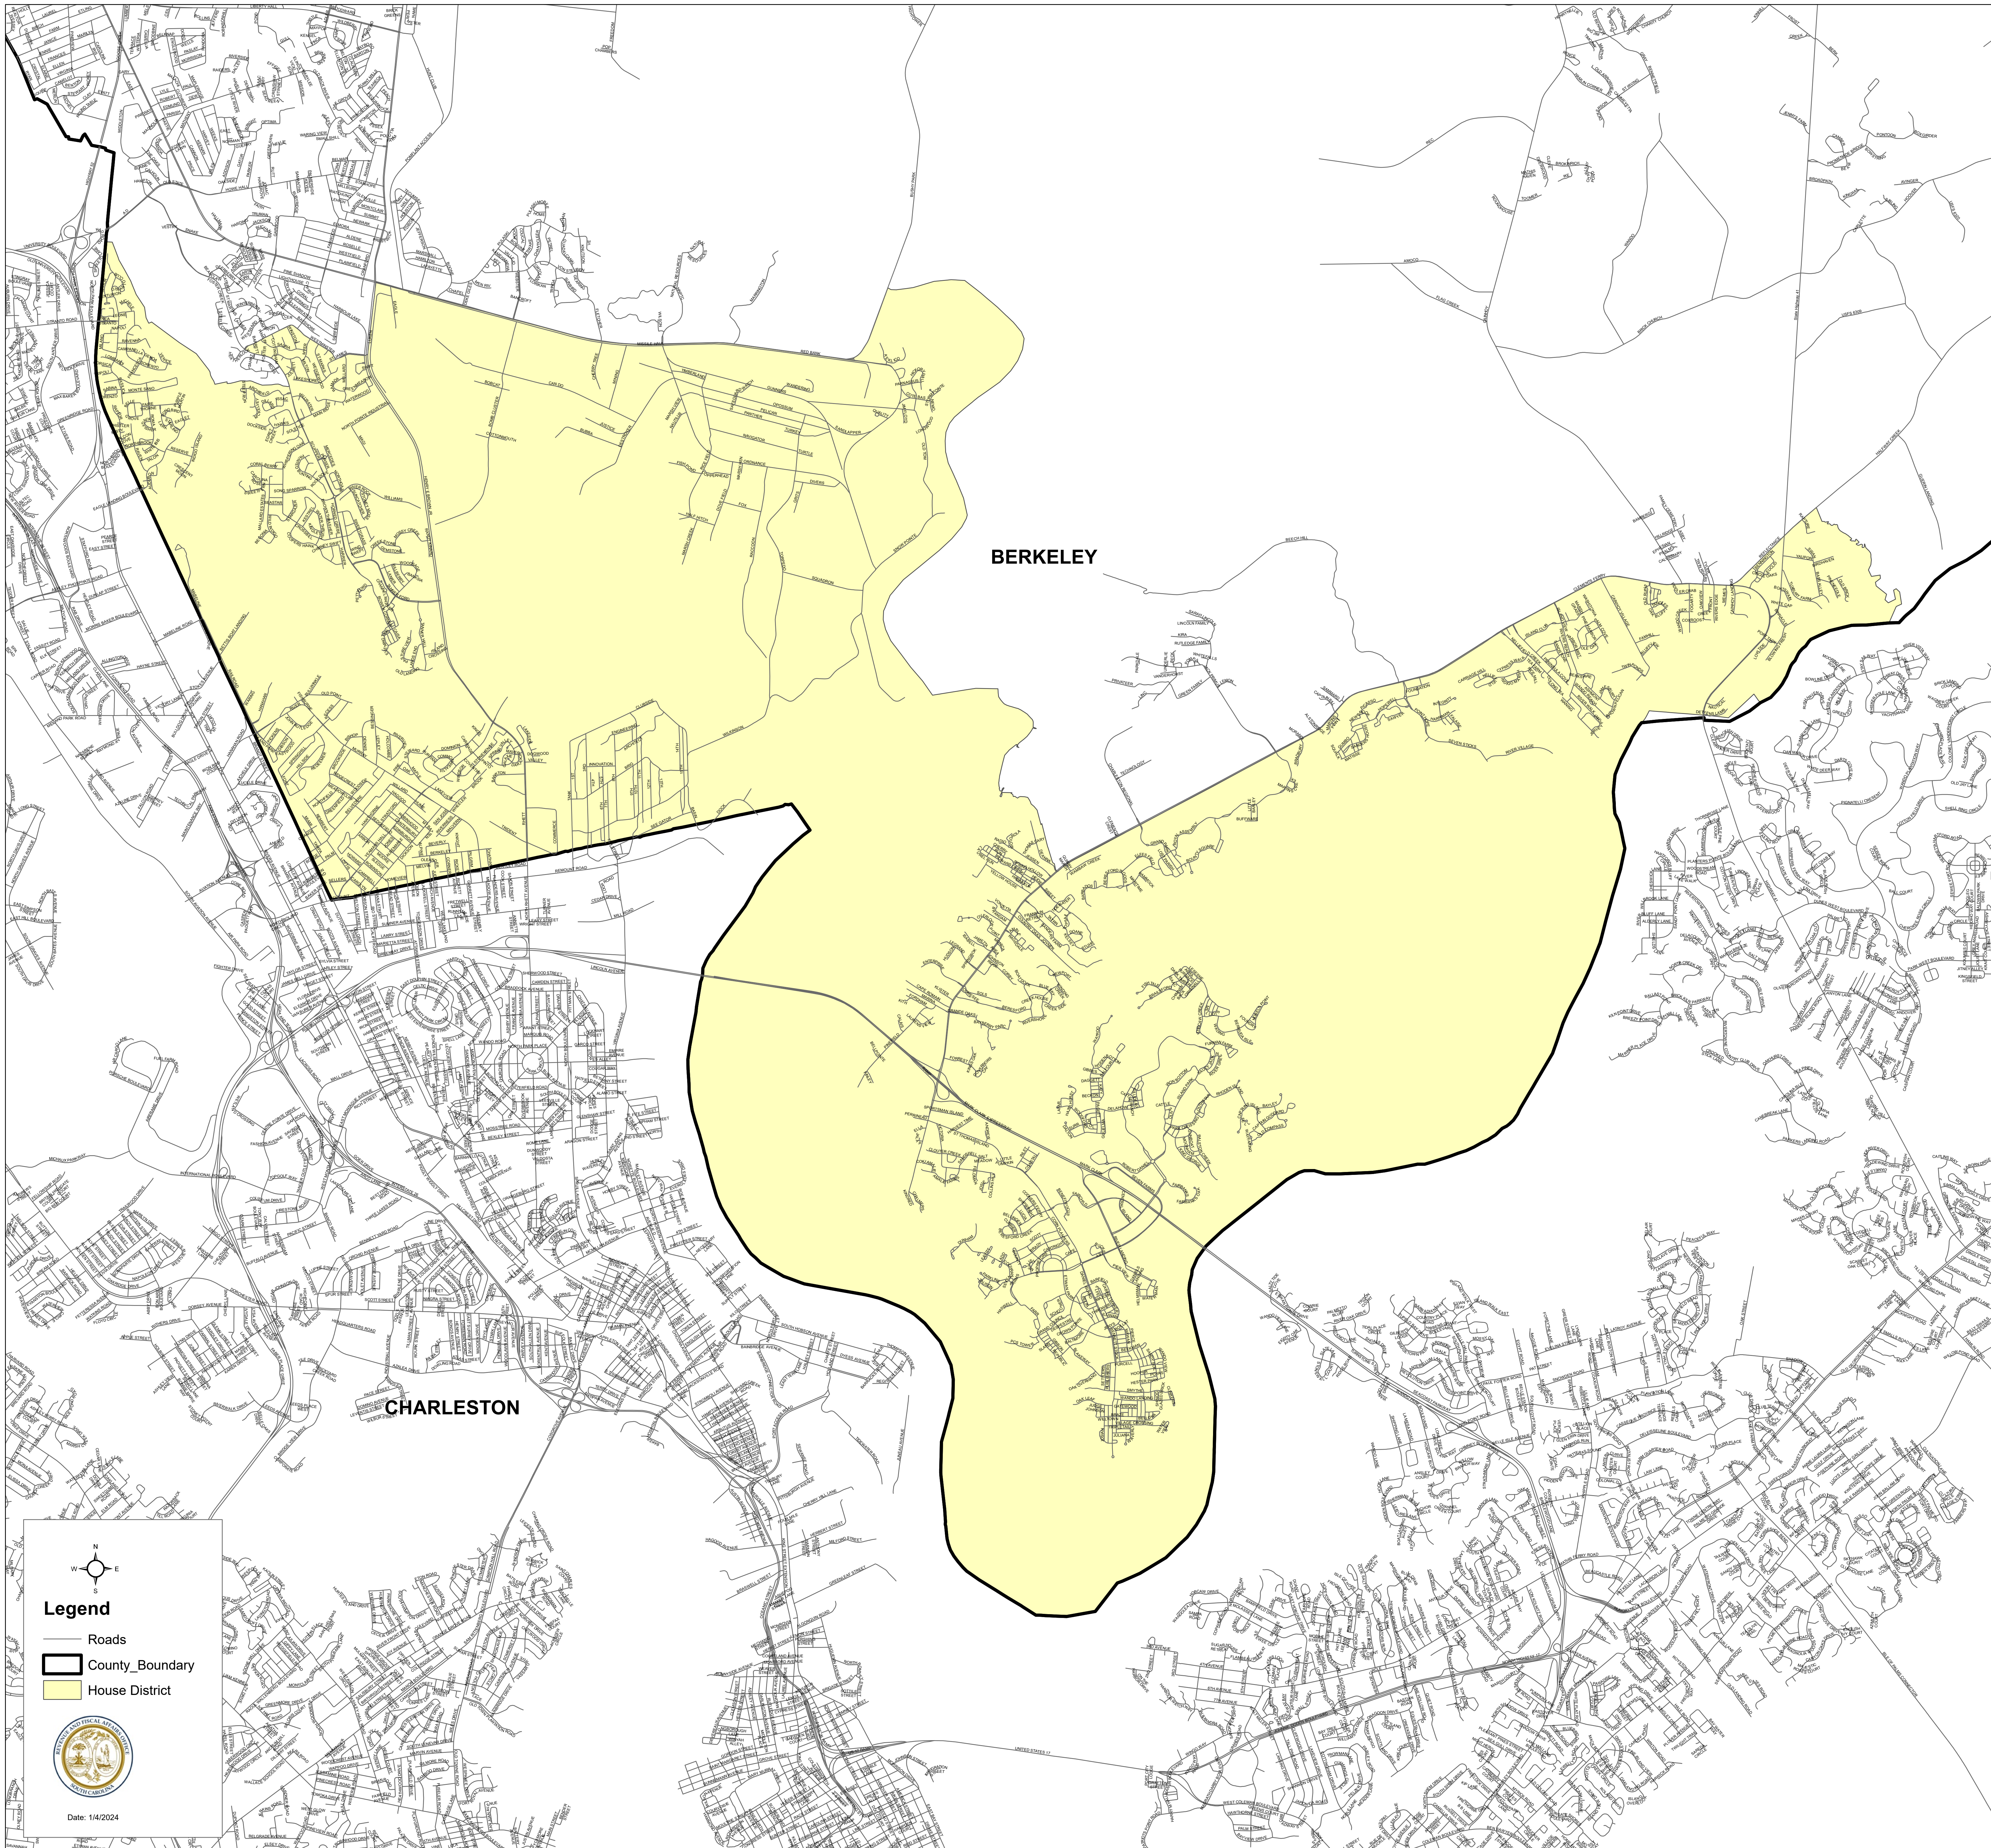

# South Carolina House District 99

S.1024

**Legend**

- Roads
- County\_Boundary
- House District

Date: 1/4/2024