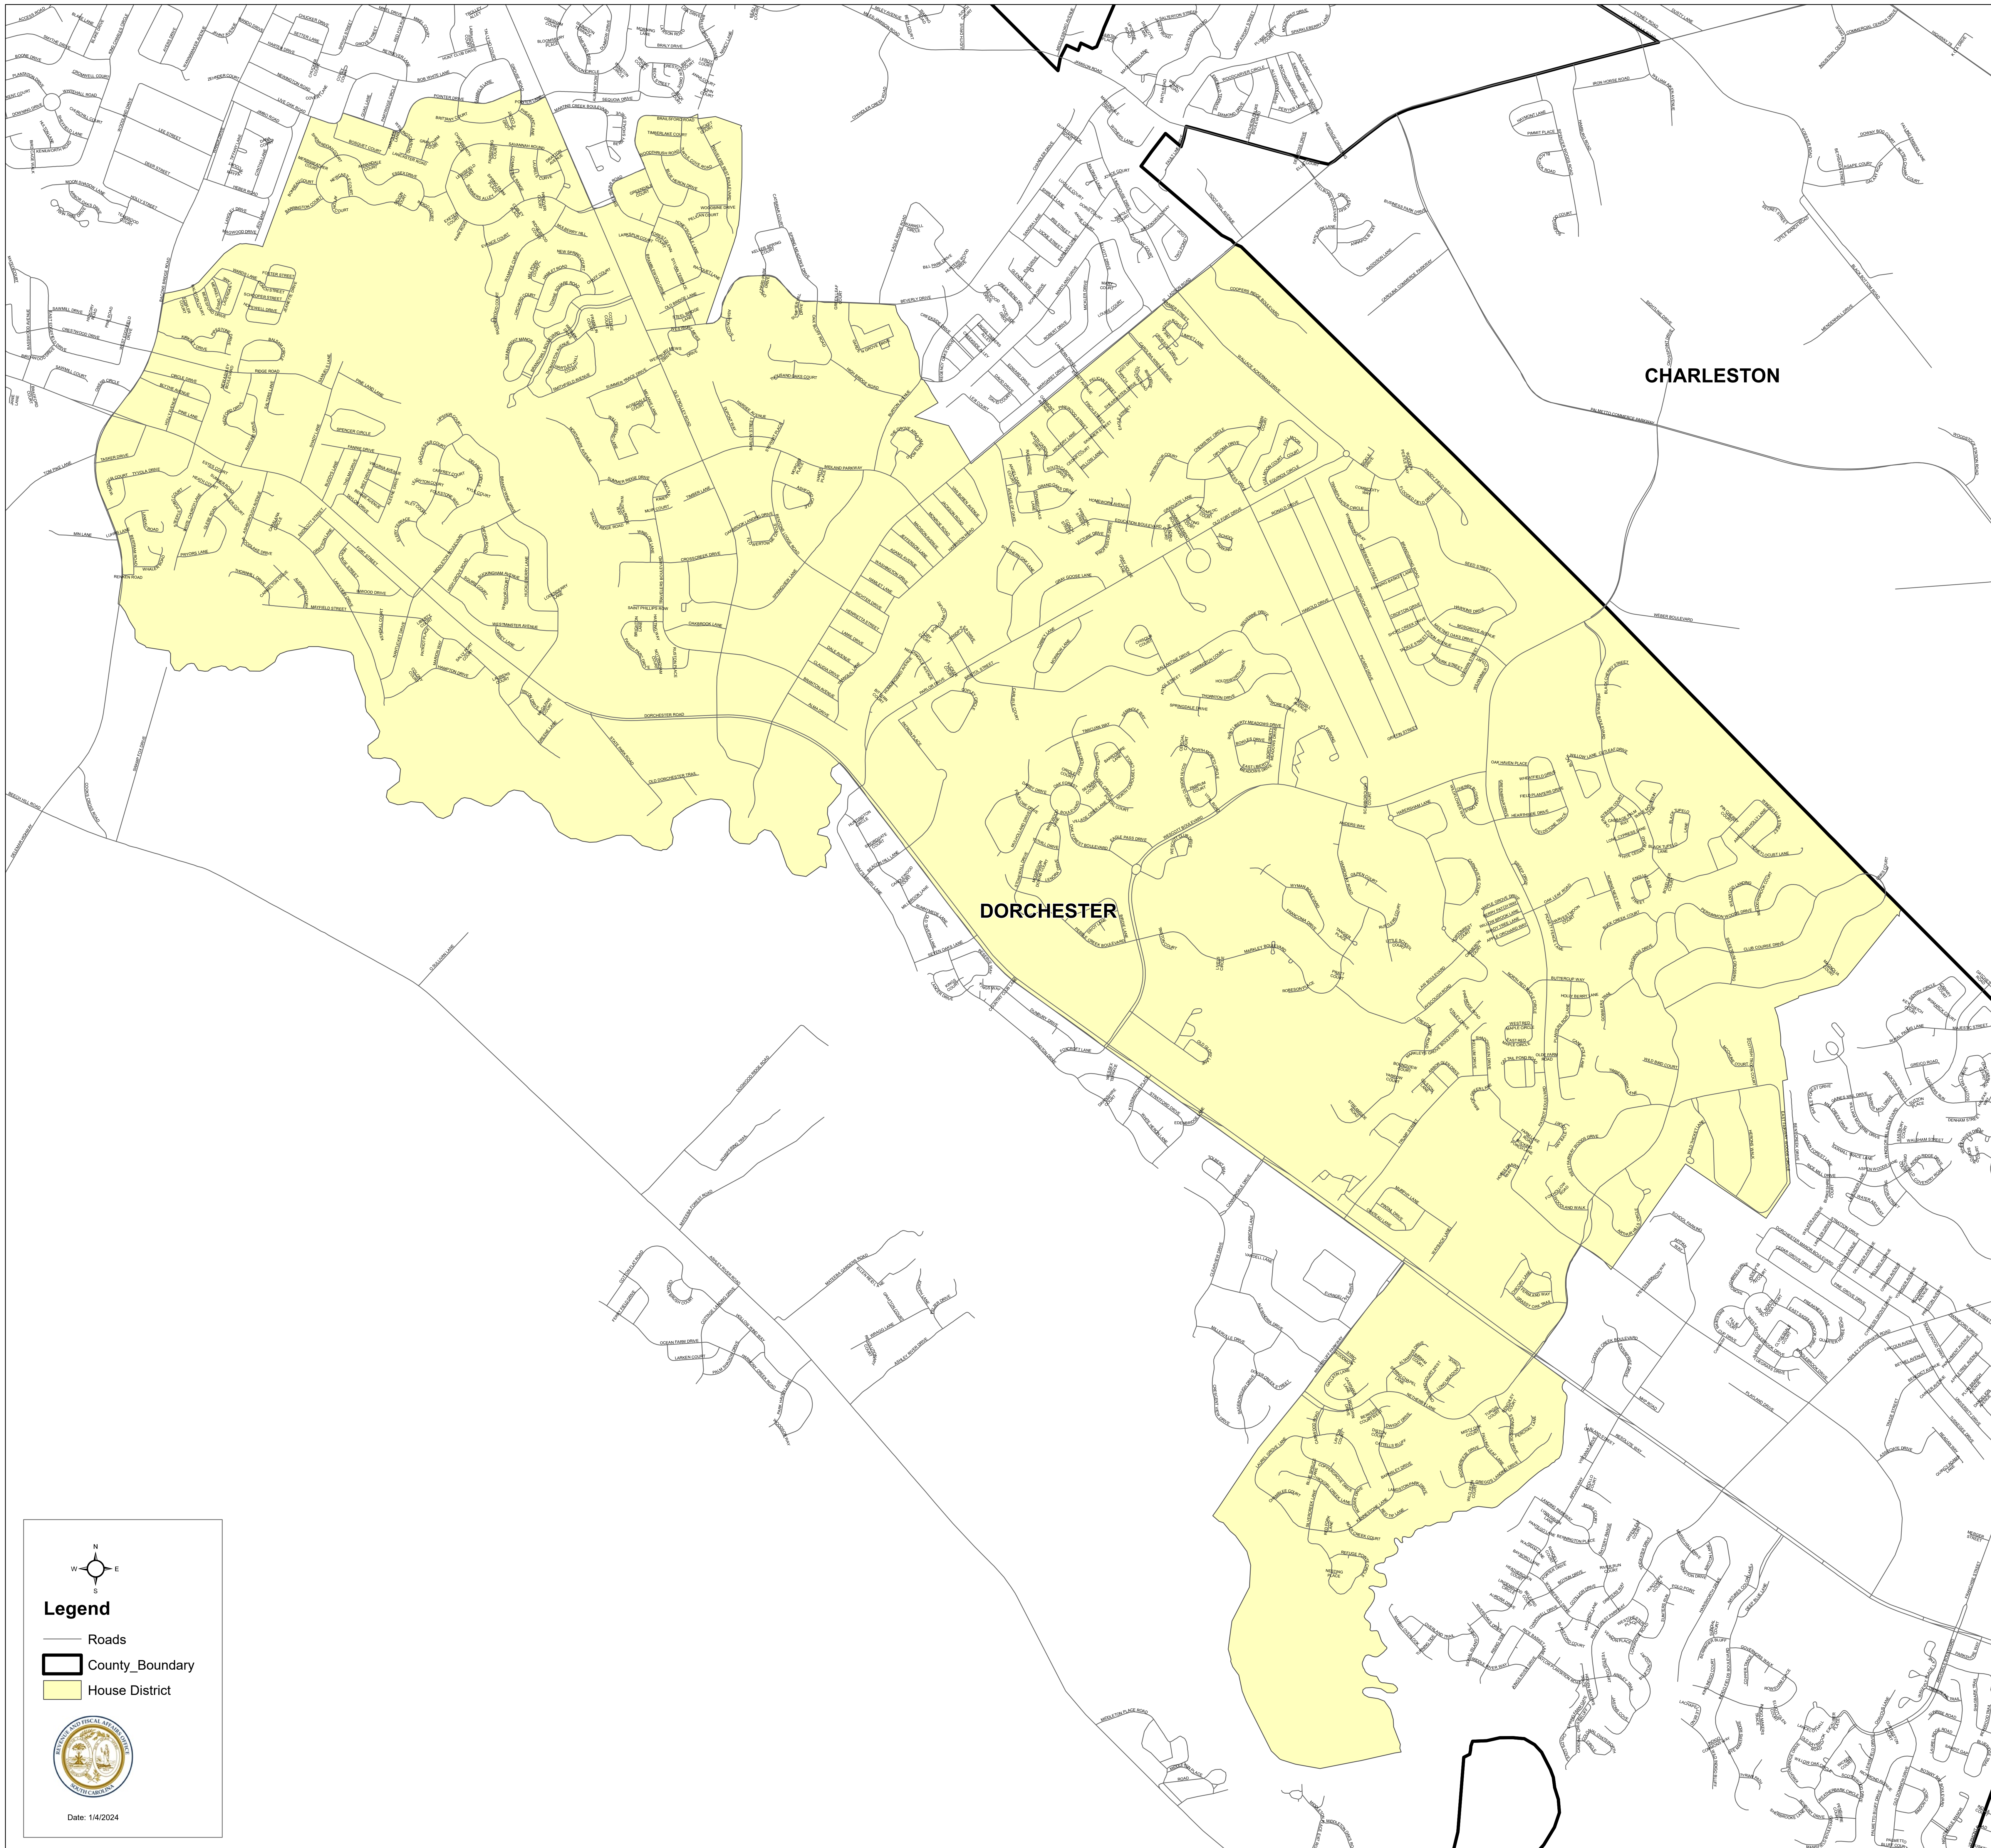

# South Carolina House District 98

S.1024

CHARLESTON

DORCHESTER

  
**Legend**  
— Roads  
▭ County\_Boundary  
▭ House District

Date: 1/4/2024